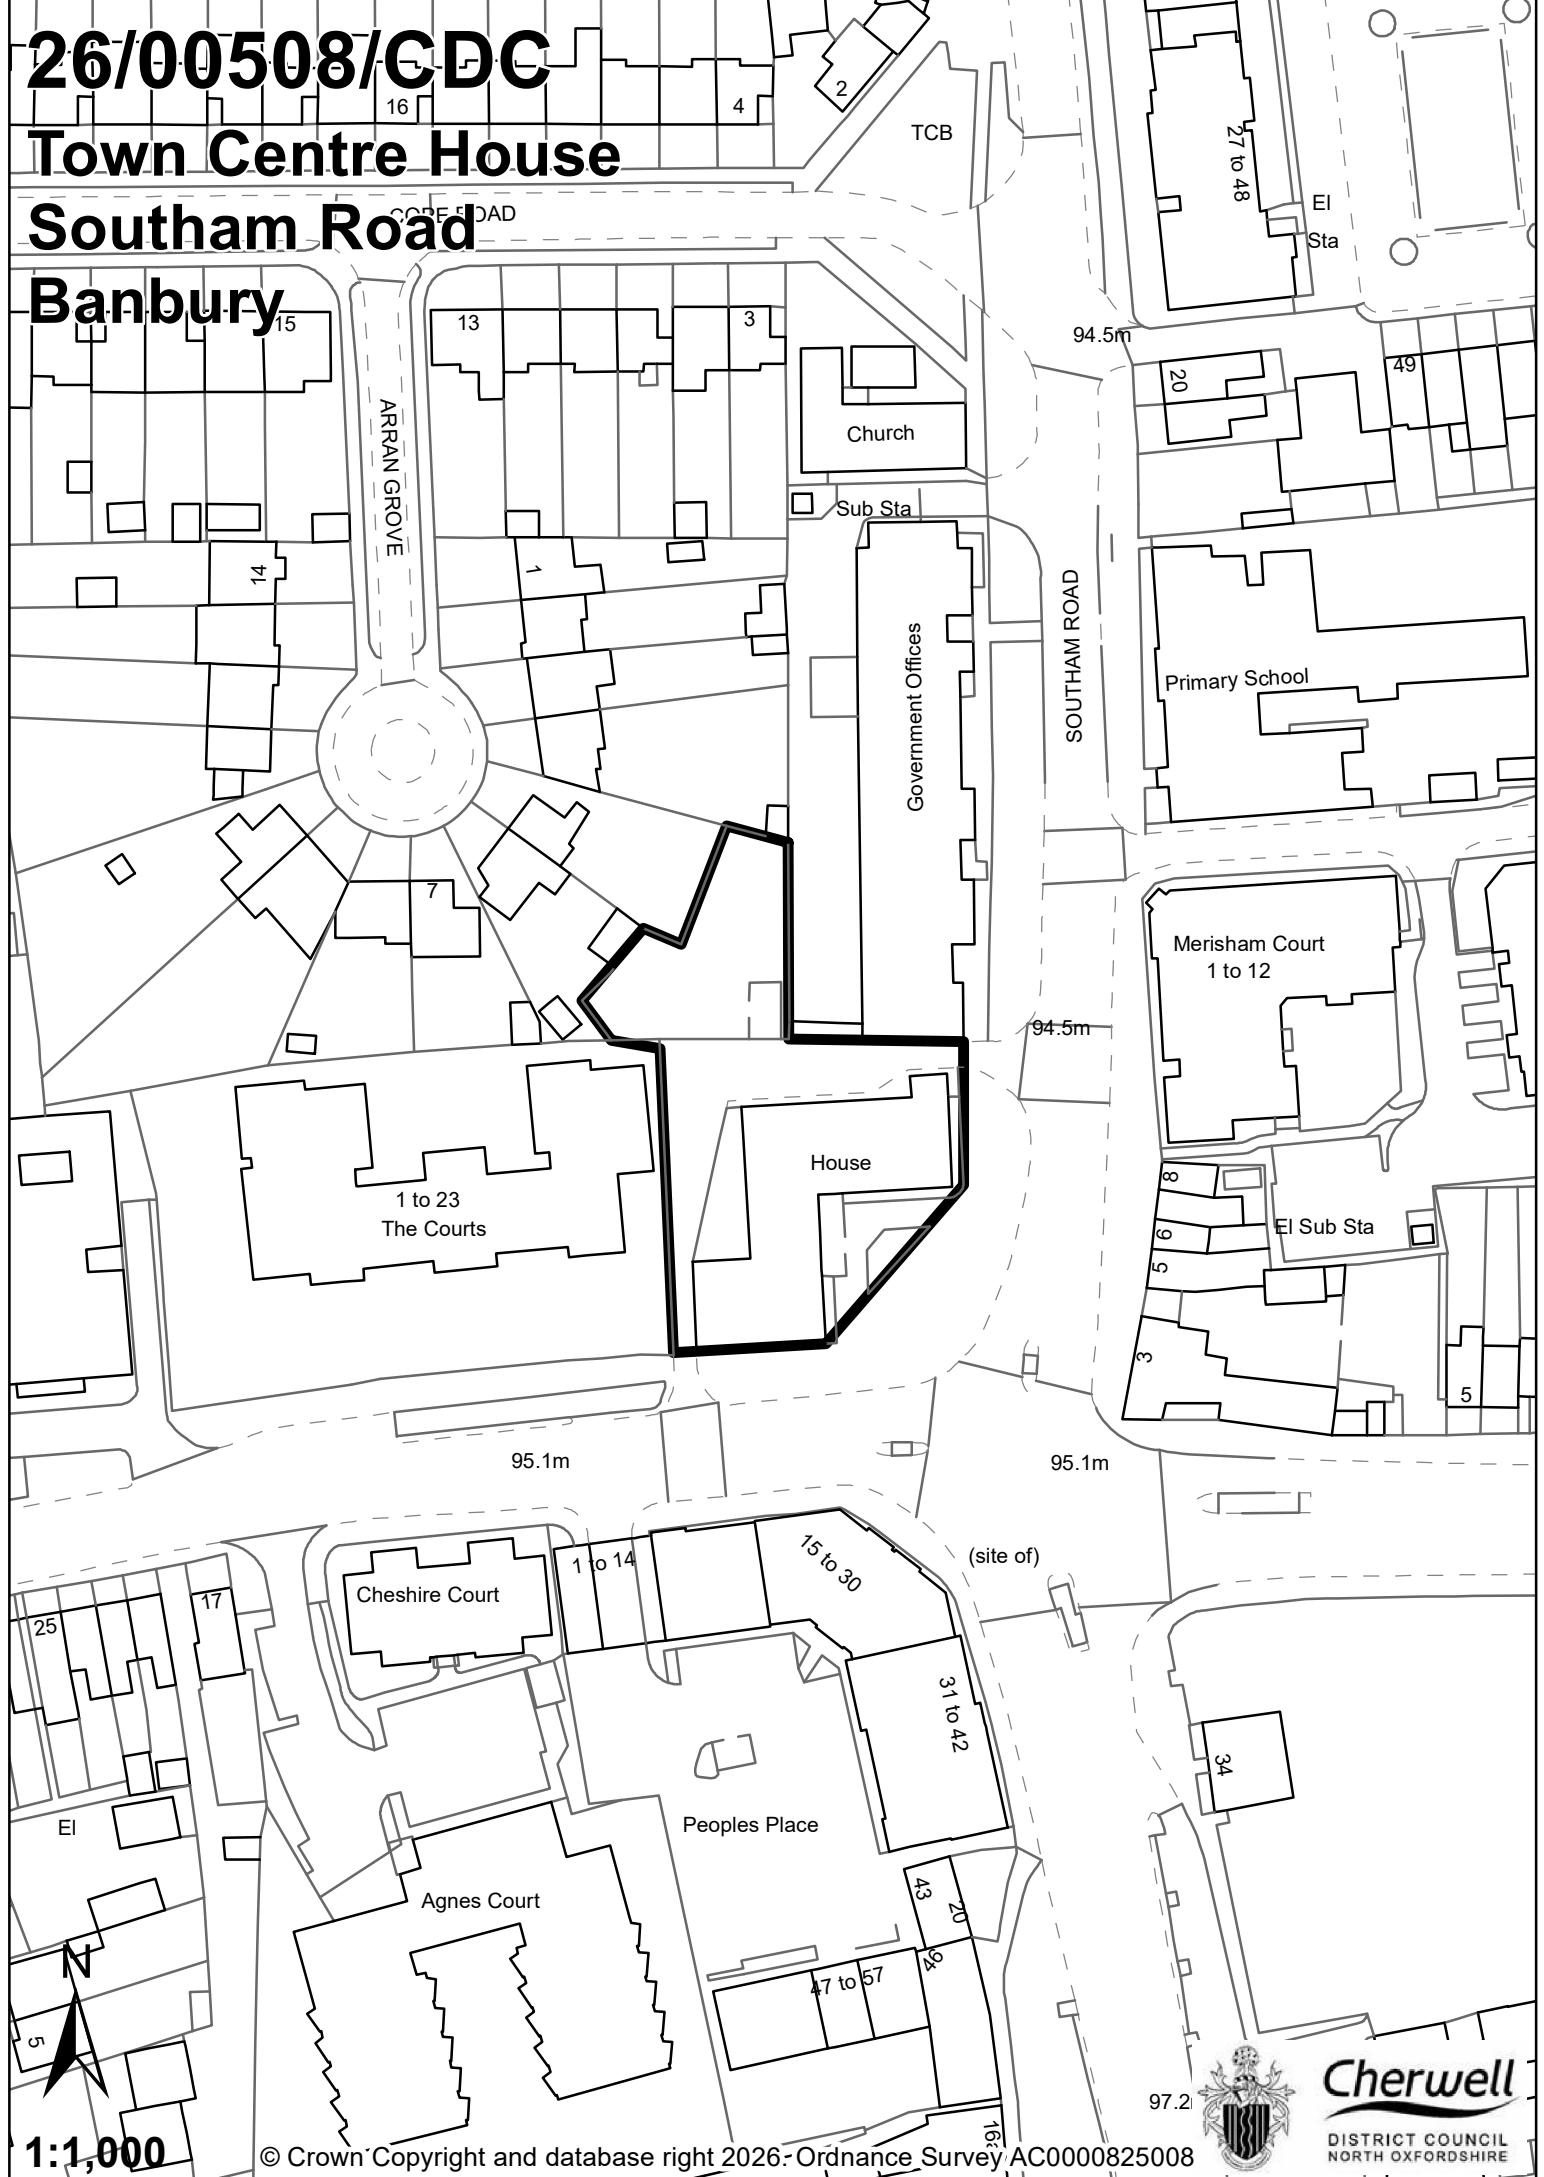

26/00508/CDC

Town Centre House

Southam Road

Banbury

1:1,000

© Crown Copyright and database right 2026: Ordnance Survey AC0000825008

Cherwell
DISTRICT COUNCIL
NORTH OXFORDSHIRE