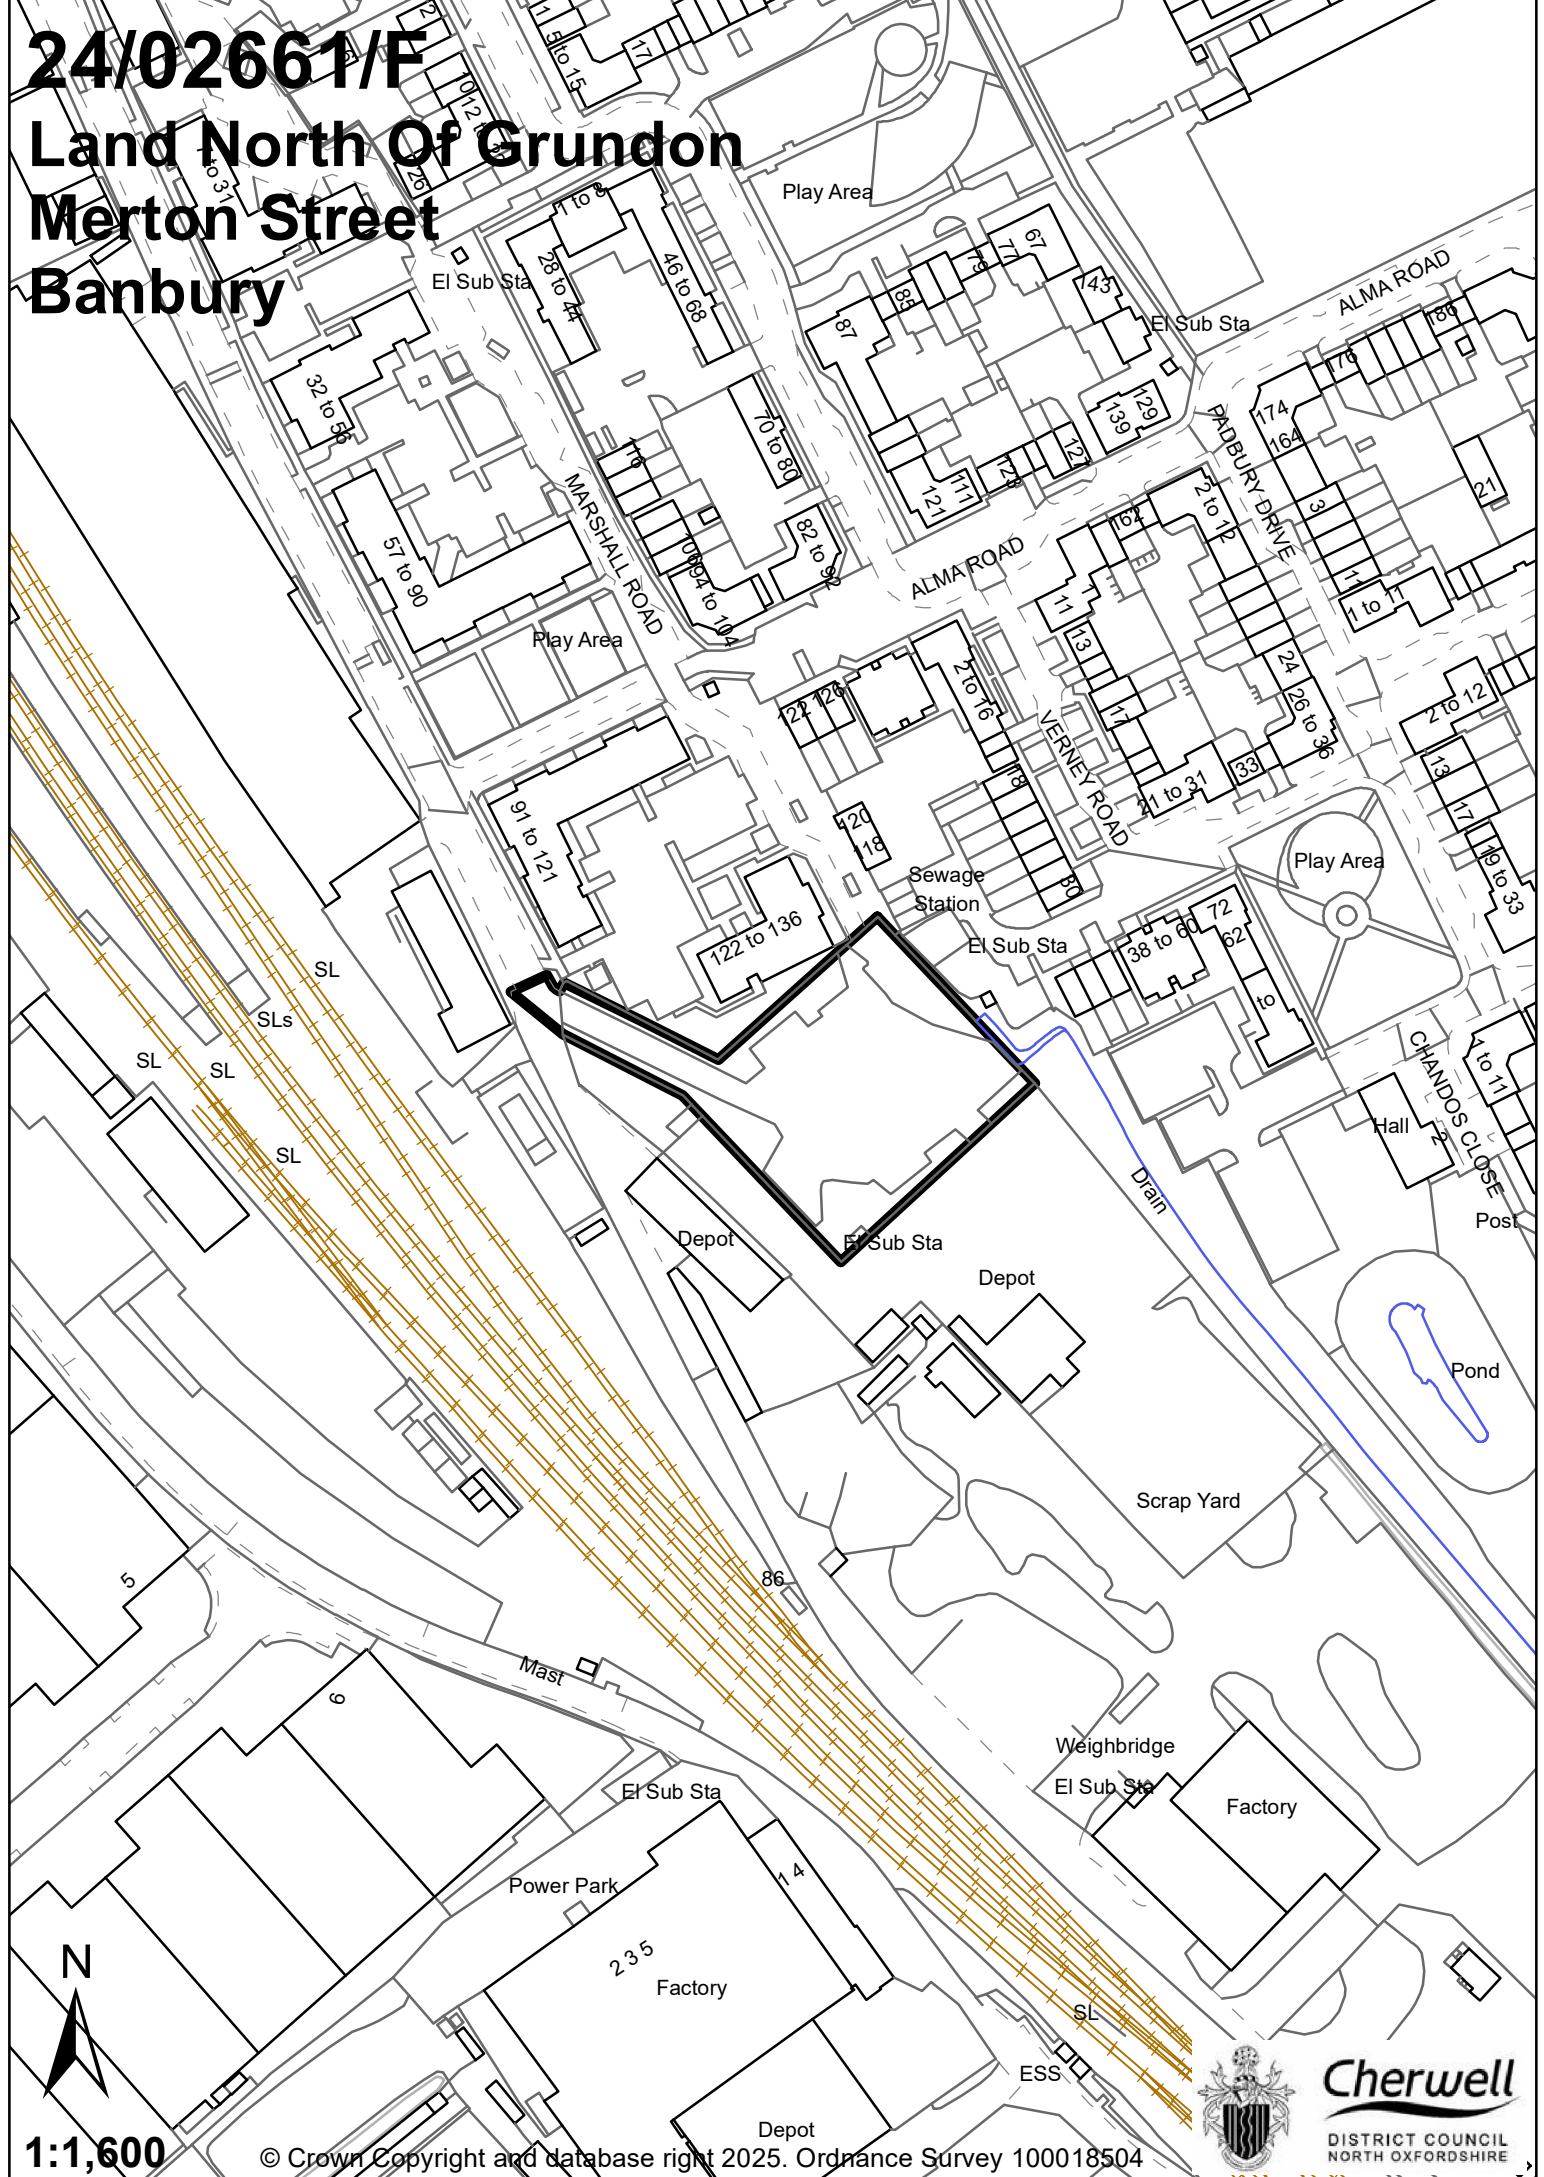

# 24/02661/F

## Land North Of Grundon Merton Street Banbury

1:1,600