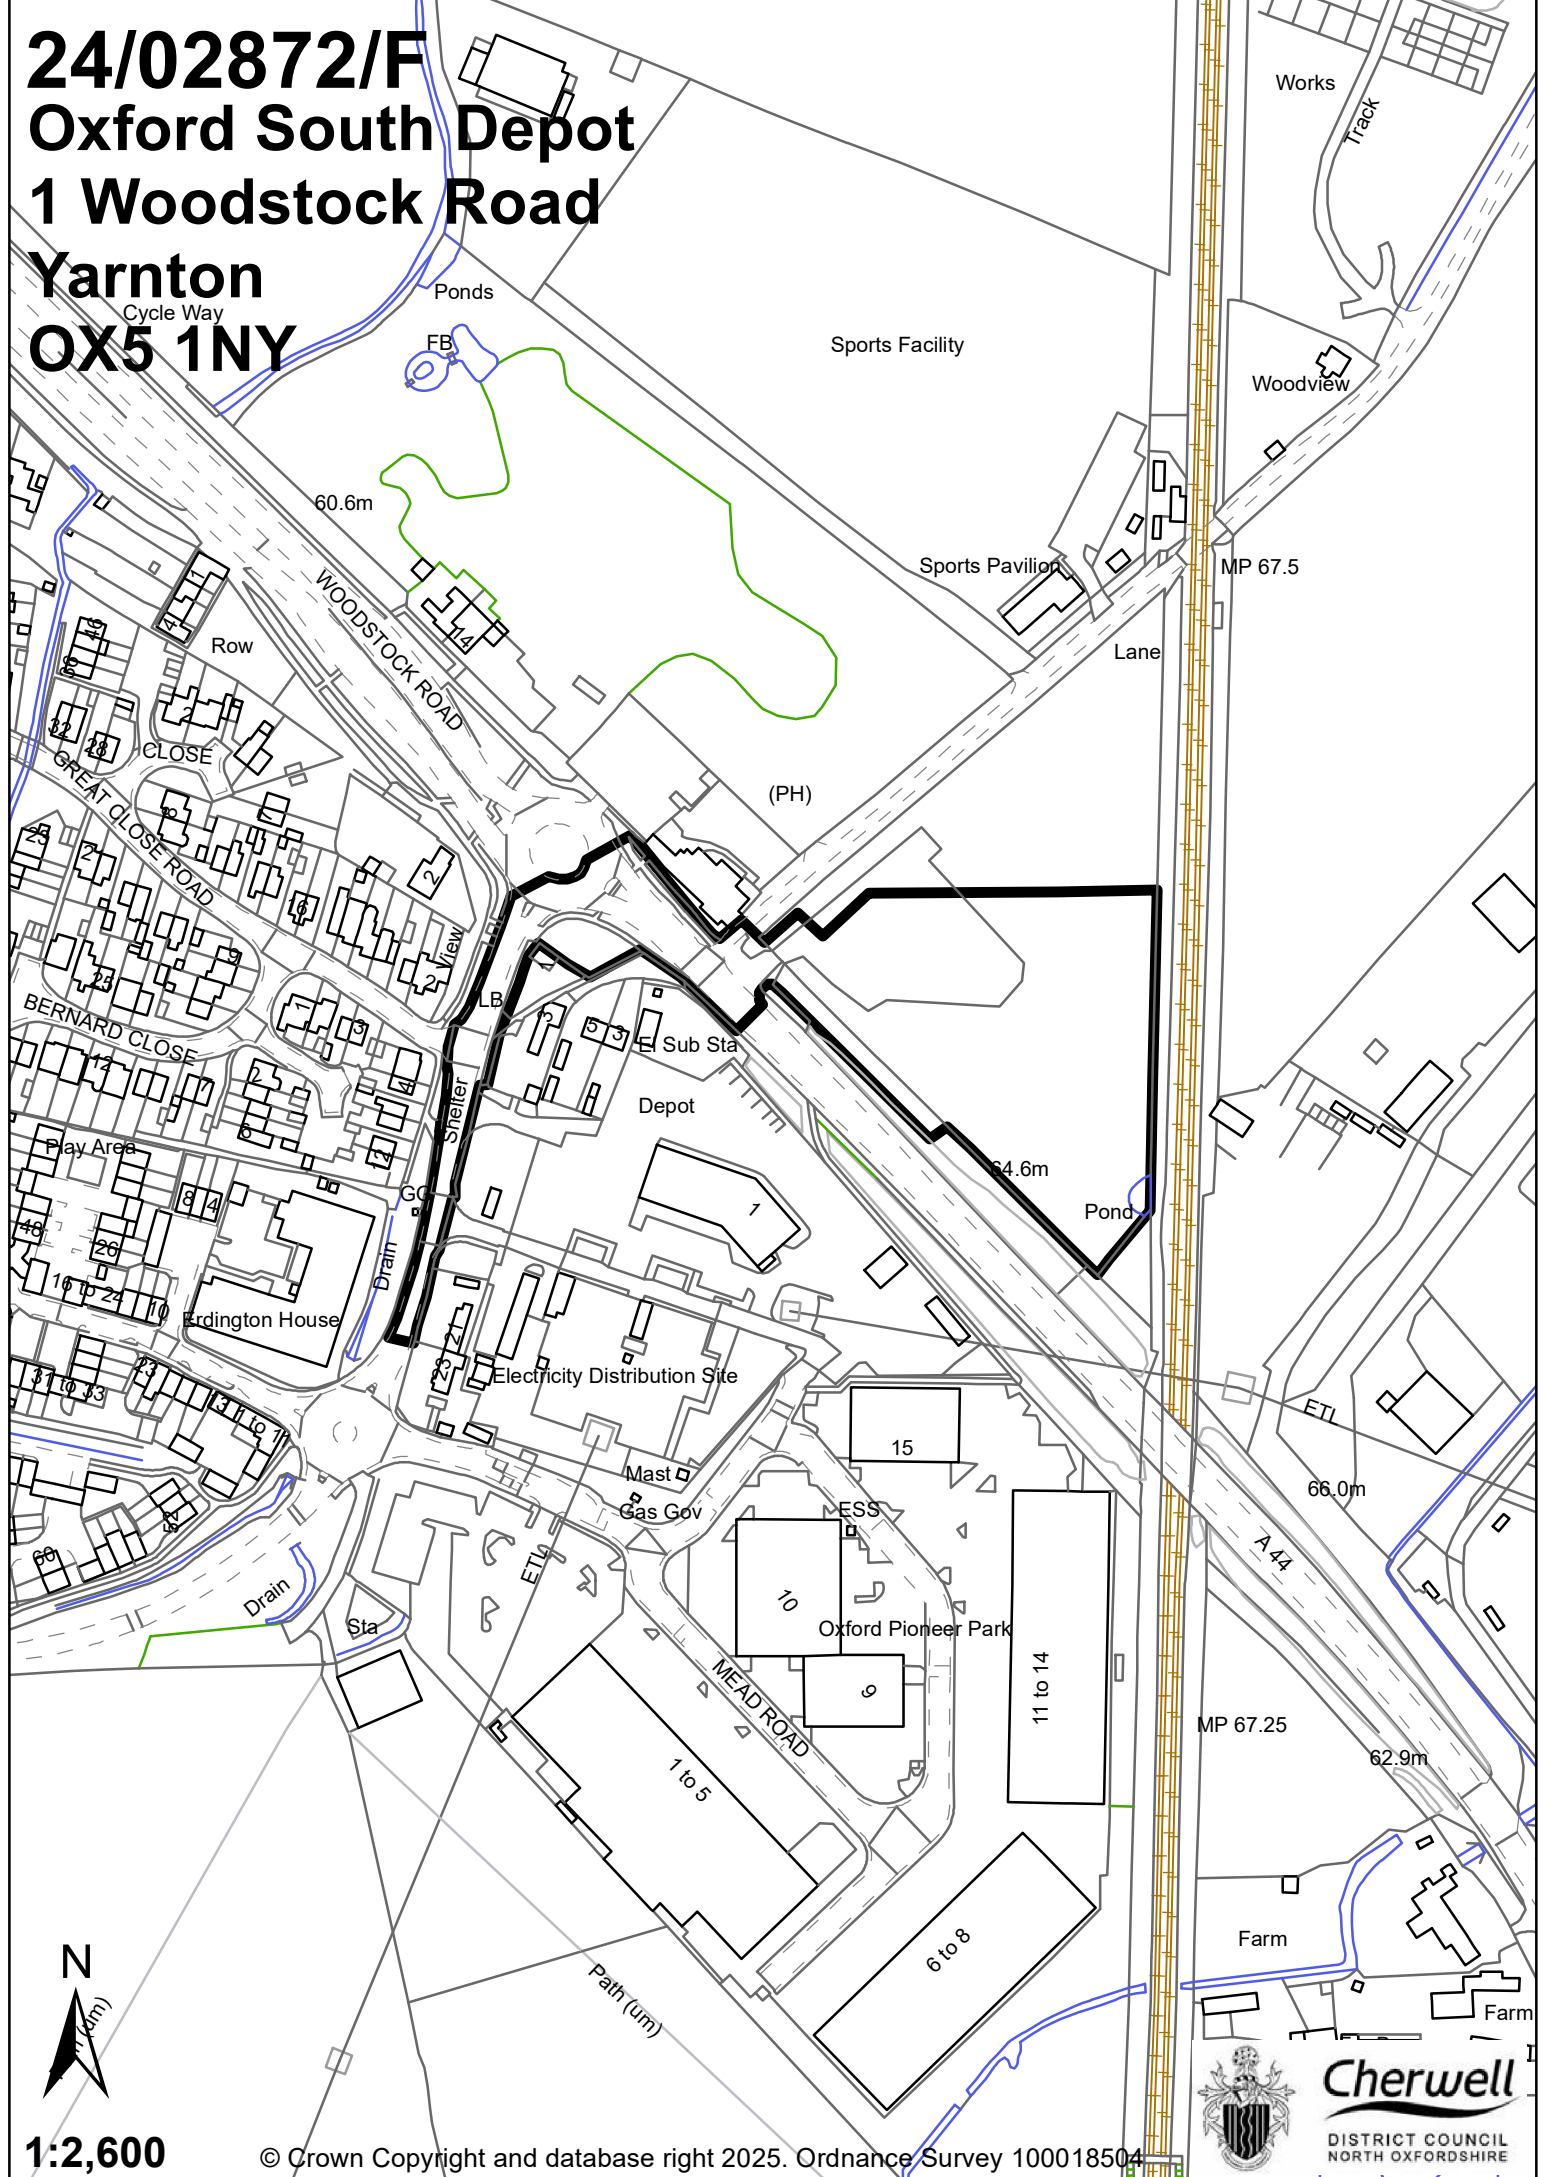

24/02872/F

Oxford South Depot

1 Woodstock Road

Yarnton

Cycle Way

OX5 1NY

1:2,600

© Crown Copyright and database right 2025. Ordnance Survey 100018504