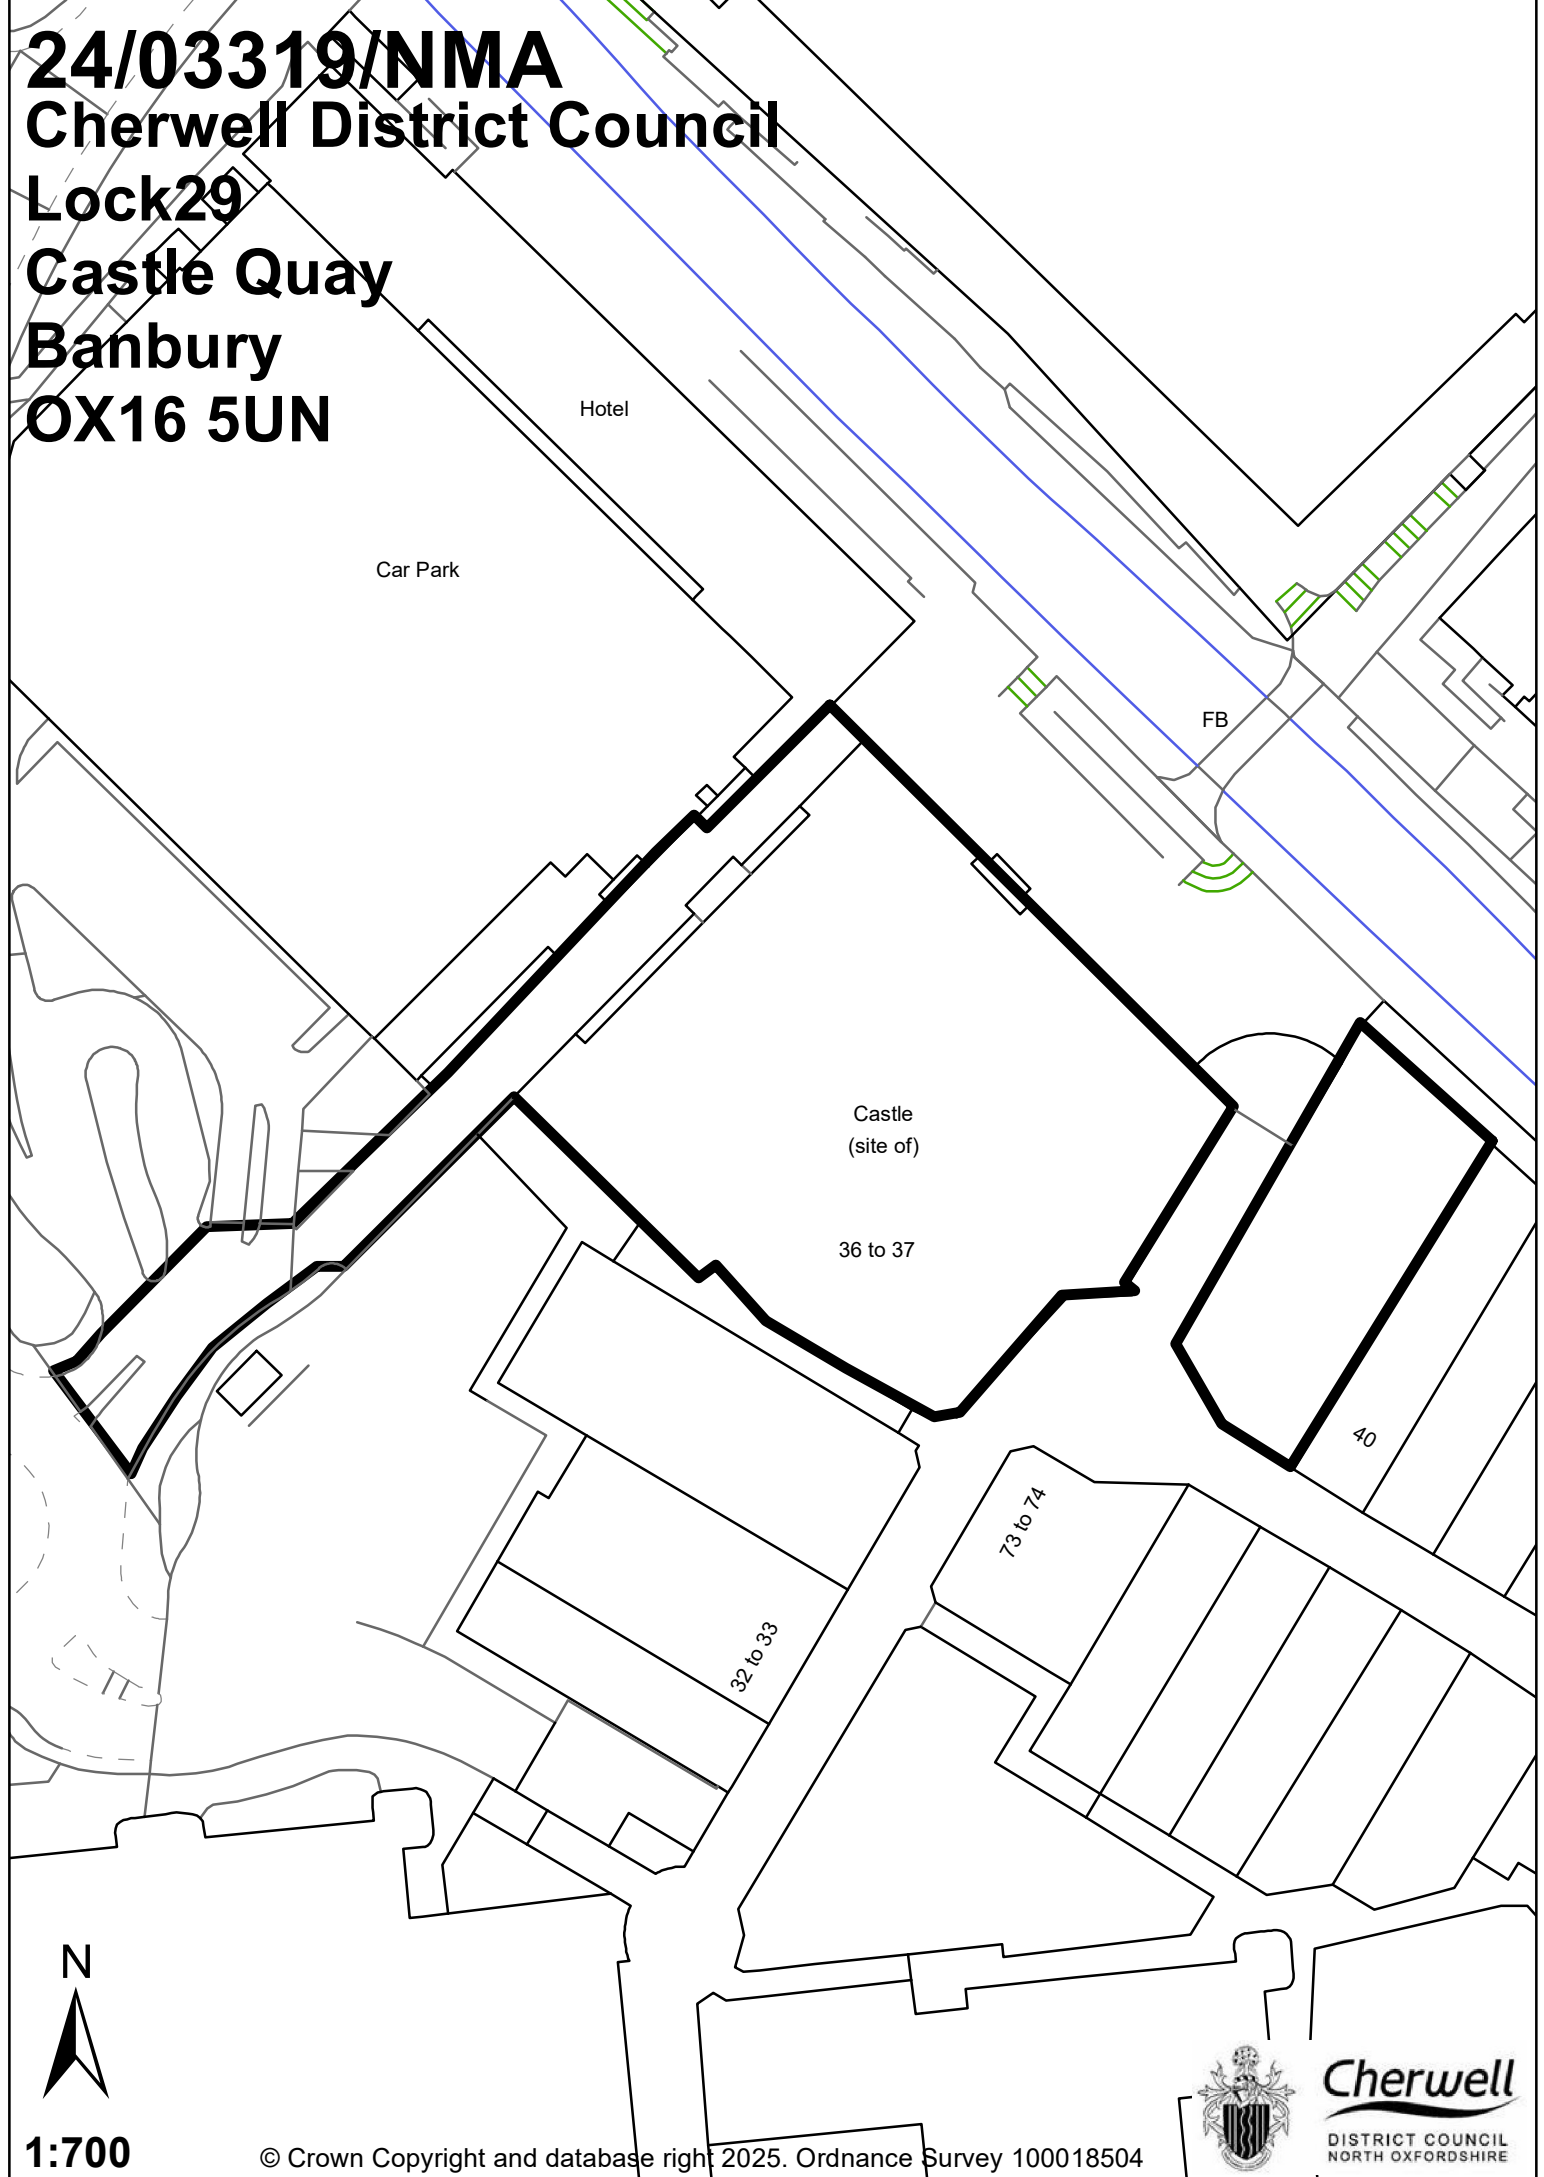

24/03319/NMA
Cherwell District Council
Lock 29
Castle Quay
Banbury
OX16 5UN

N
1:700