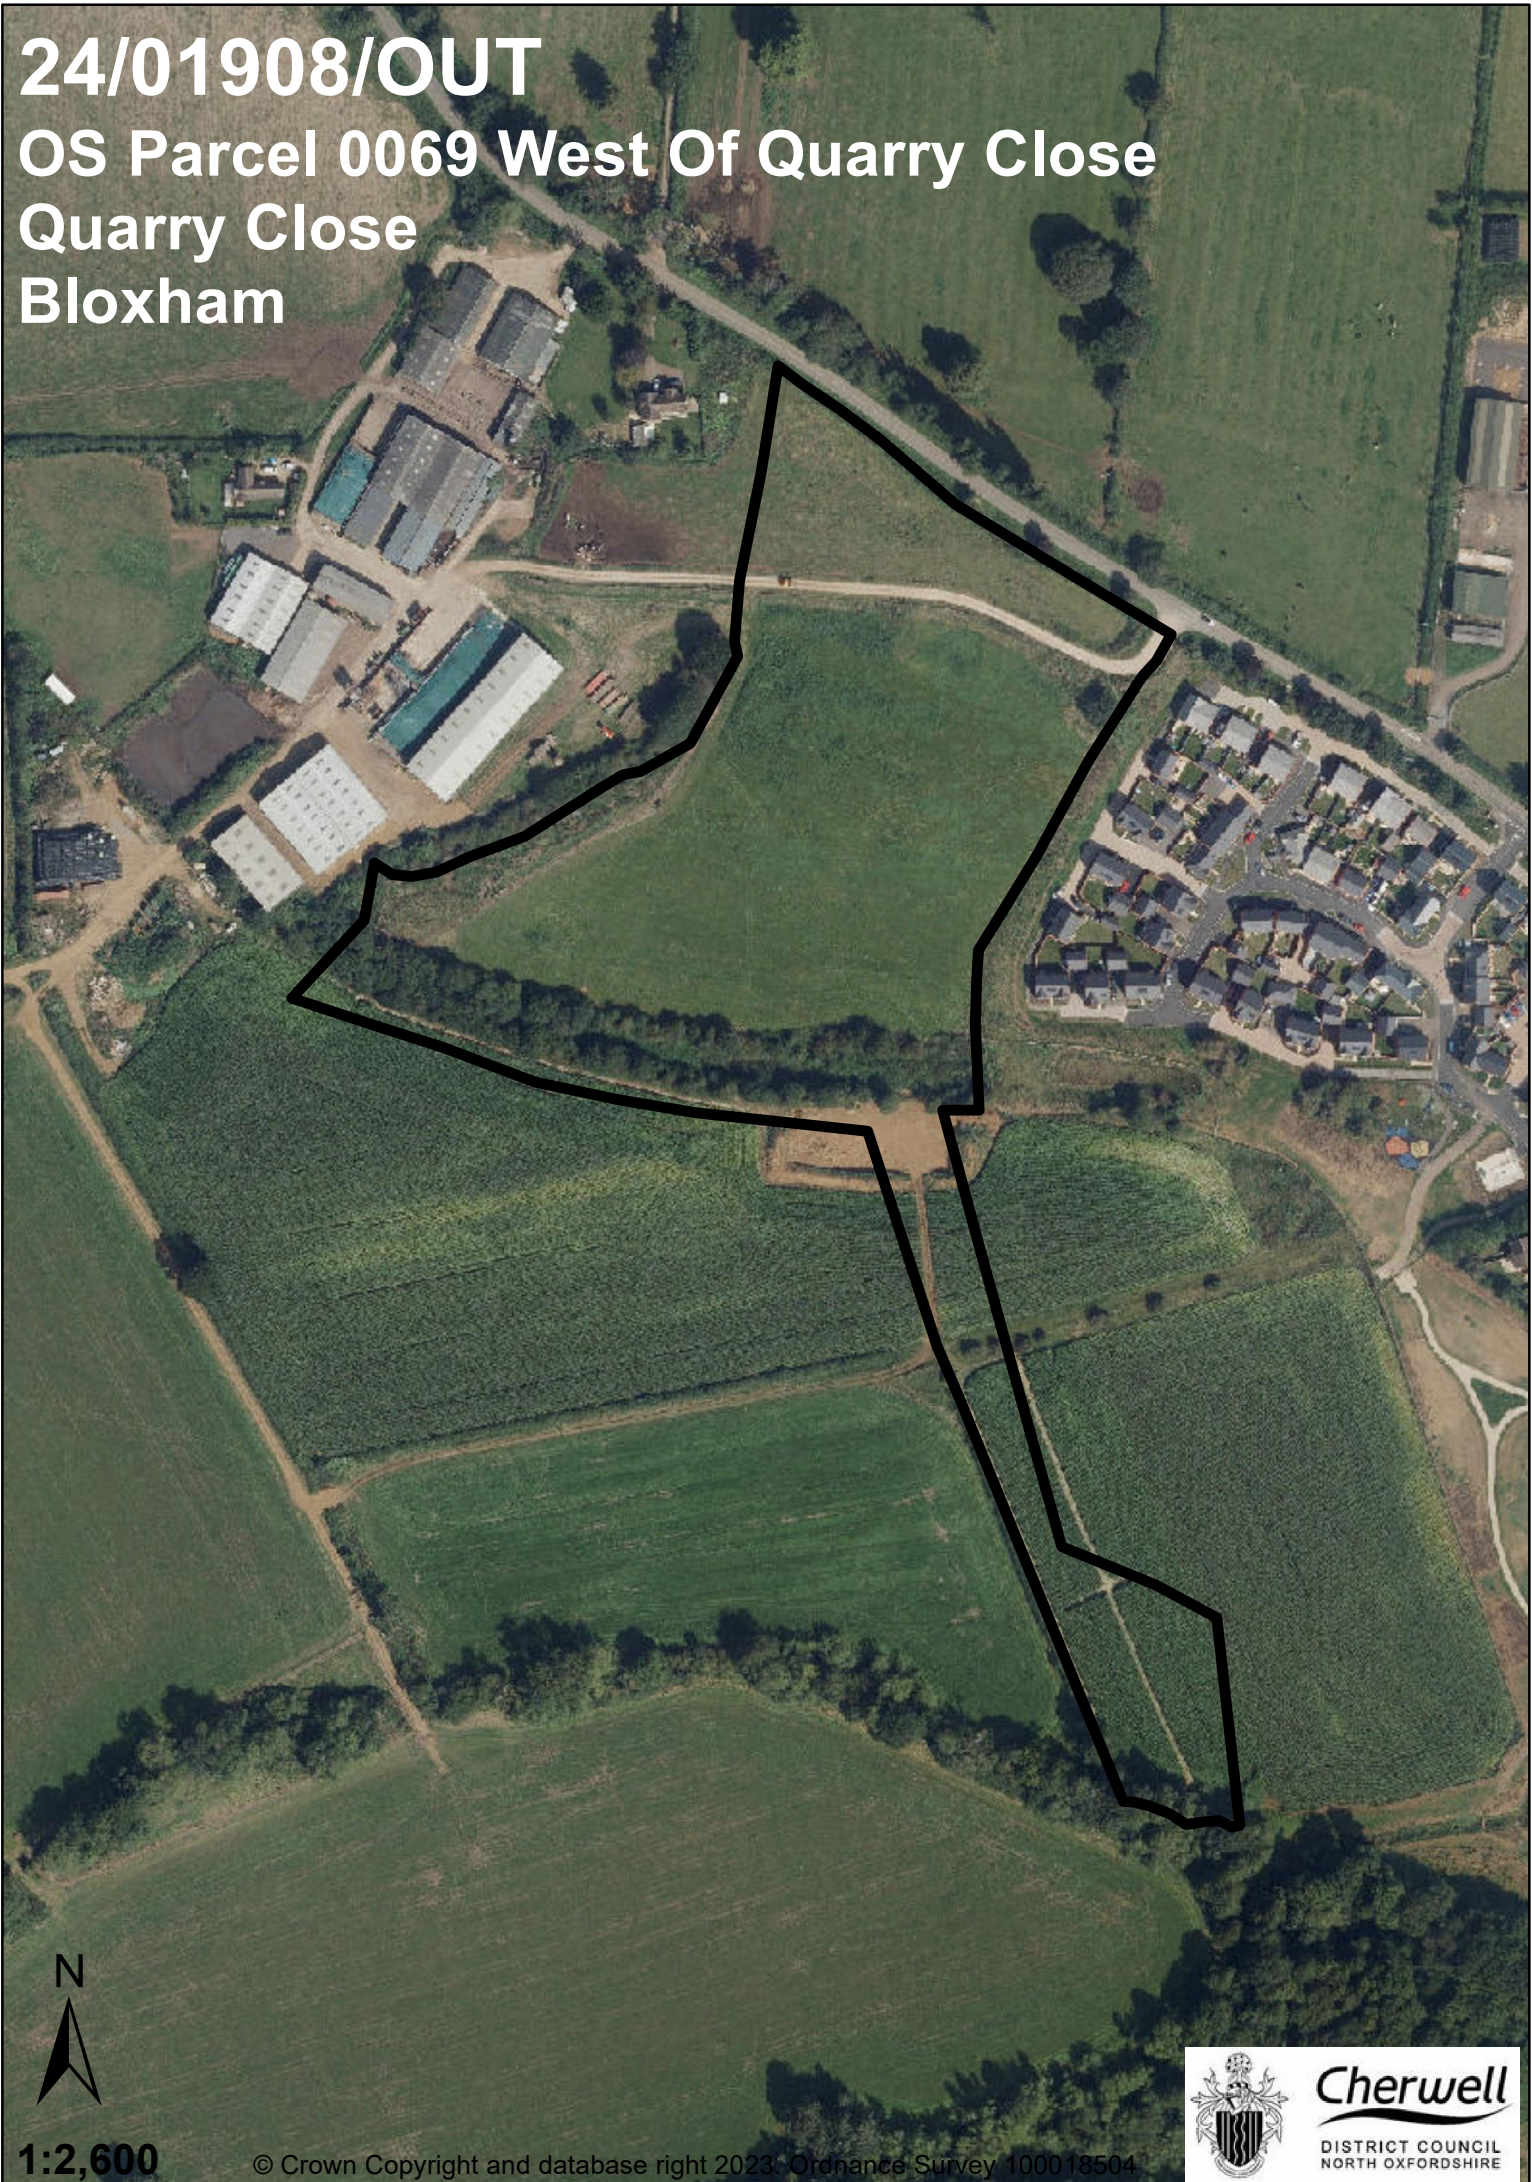

24/01908/OUT

OS Parcel 0069 West Of Quarry Close
Quarry Close
Bloxham

1:2,600

© Crown Copyright and database right 2023. Ordnance Survey 100018504