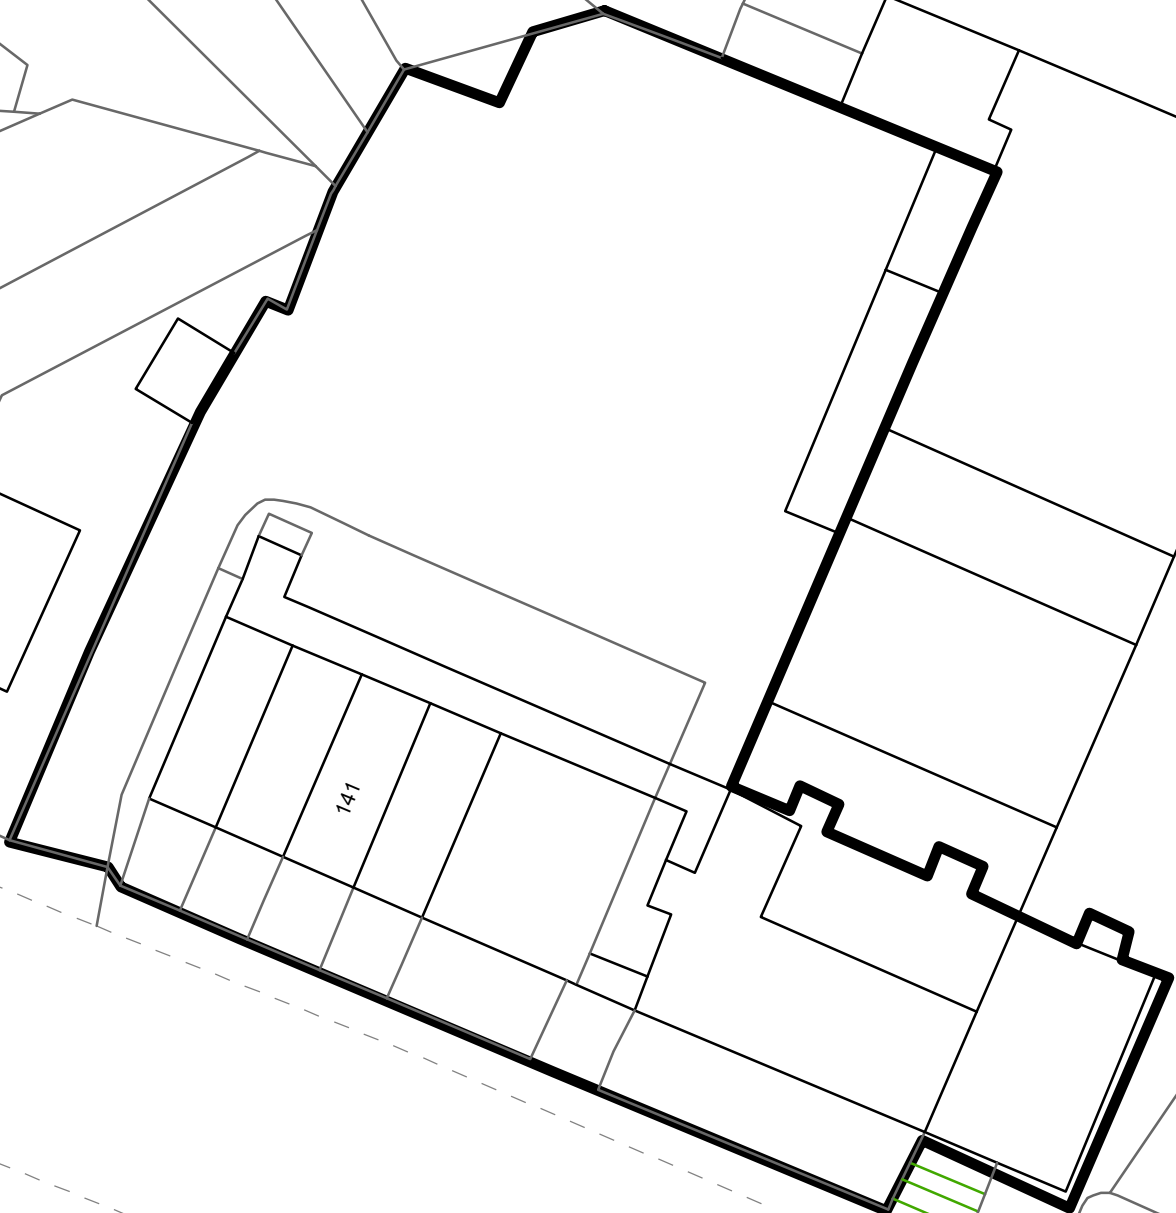

23
24/01117/F

143 The Fairway

Banbury

OX16 0QZ

1:300 73

© Crown Copyright and database right 2023. Ordnance Survey 100018504

Cherwell

DISTRICT COUNCIL
NORTH OXFORDSHIRE