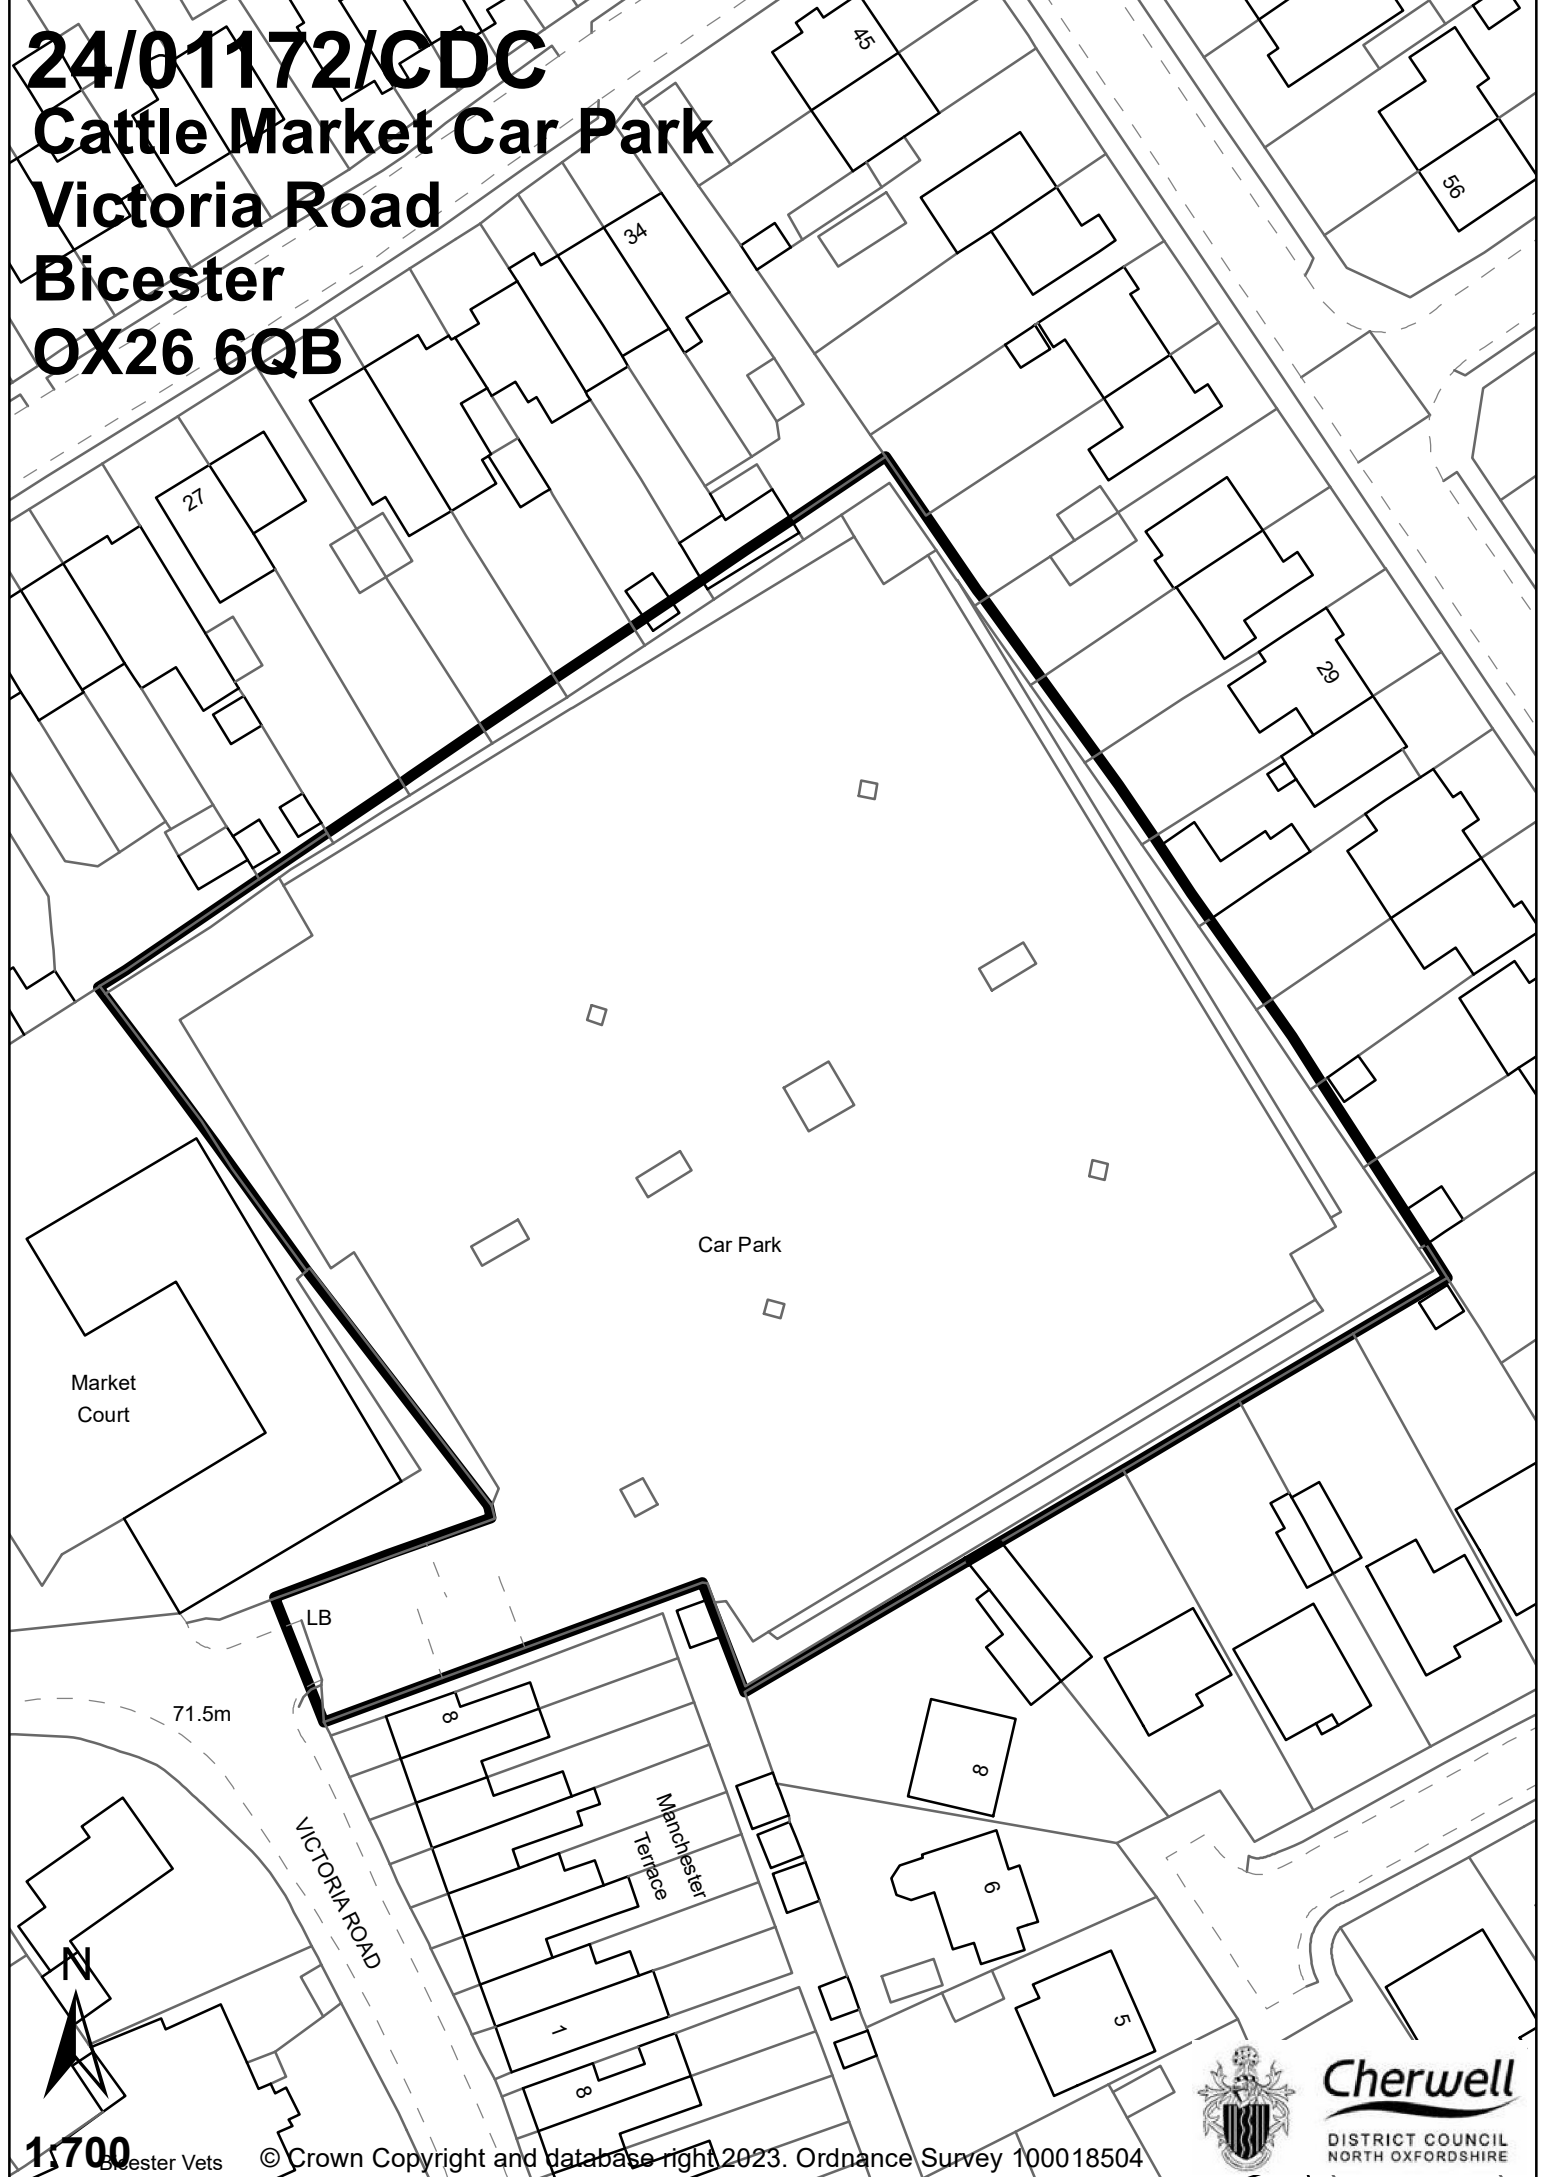

24/01172/CDC
Cattle Market Car Park
Victoria Road
Bicester
OX26 6QB

Market Court

Car Park

LB

71.5m

VICTORIA ROAD

Manchester Terrace

1:700