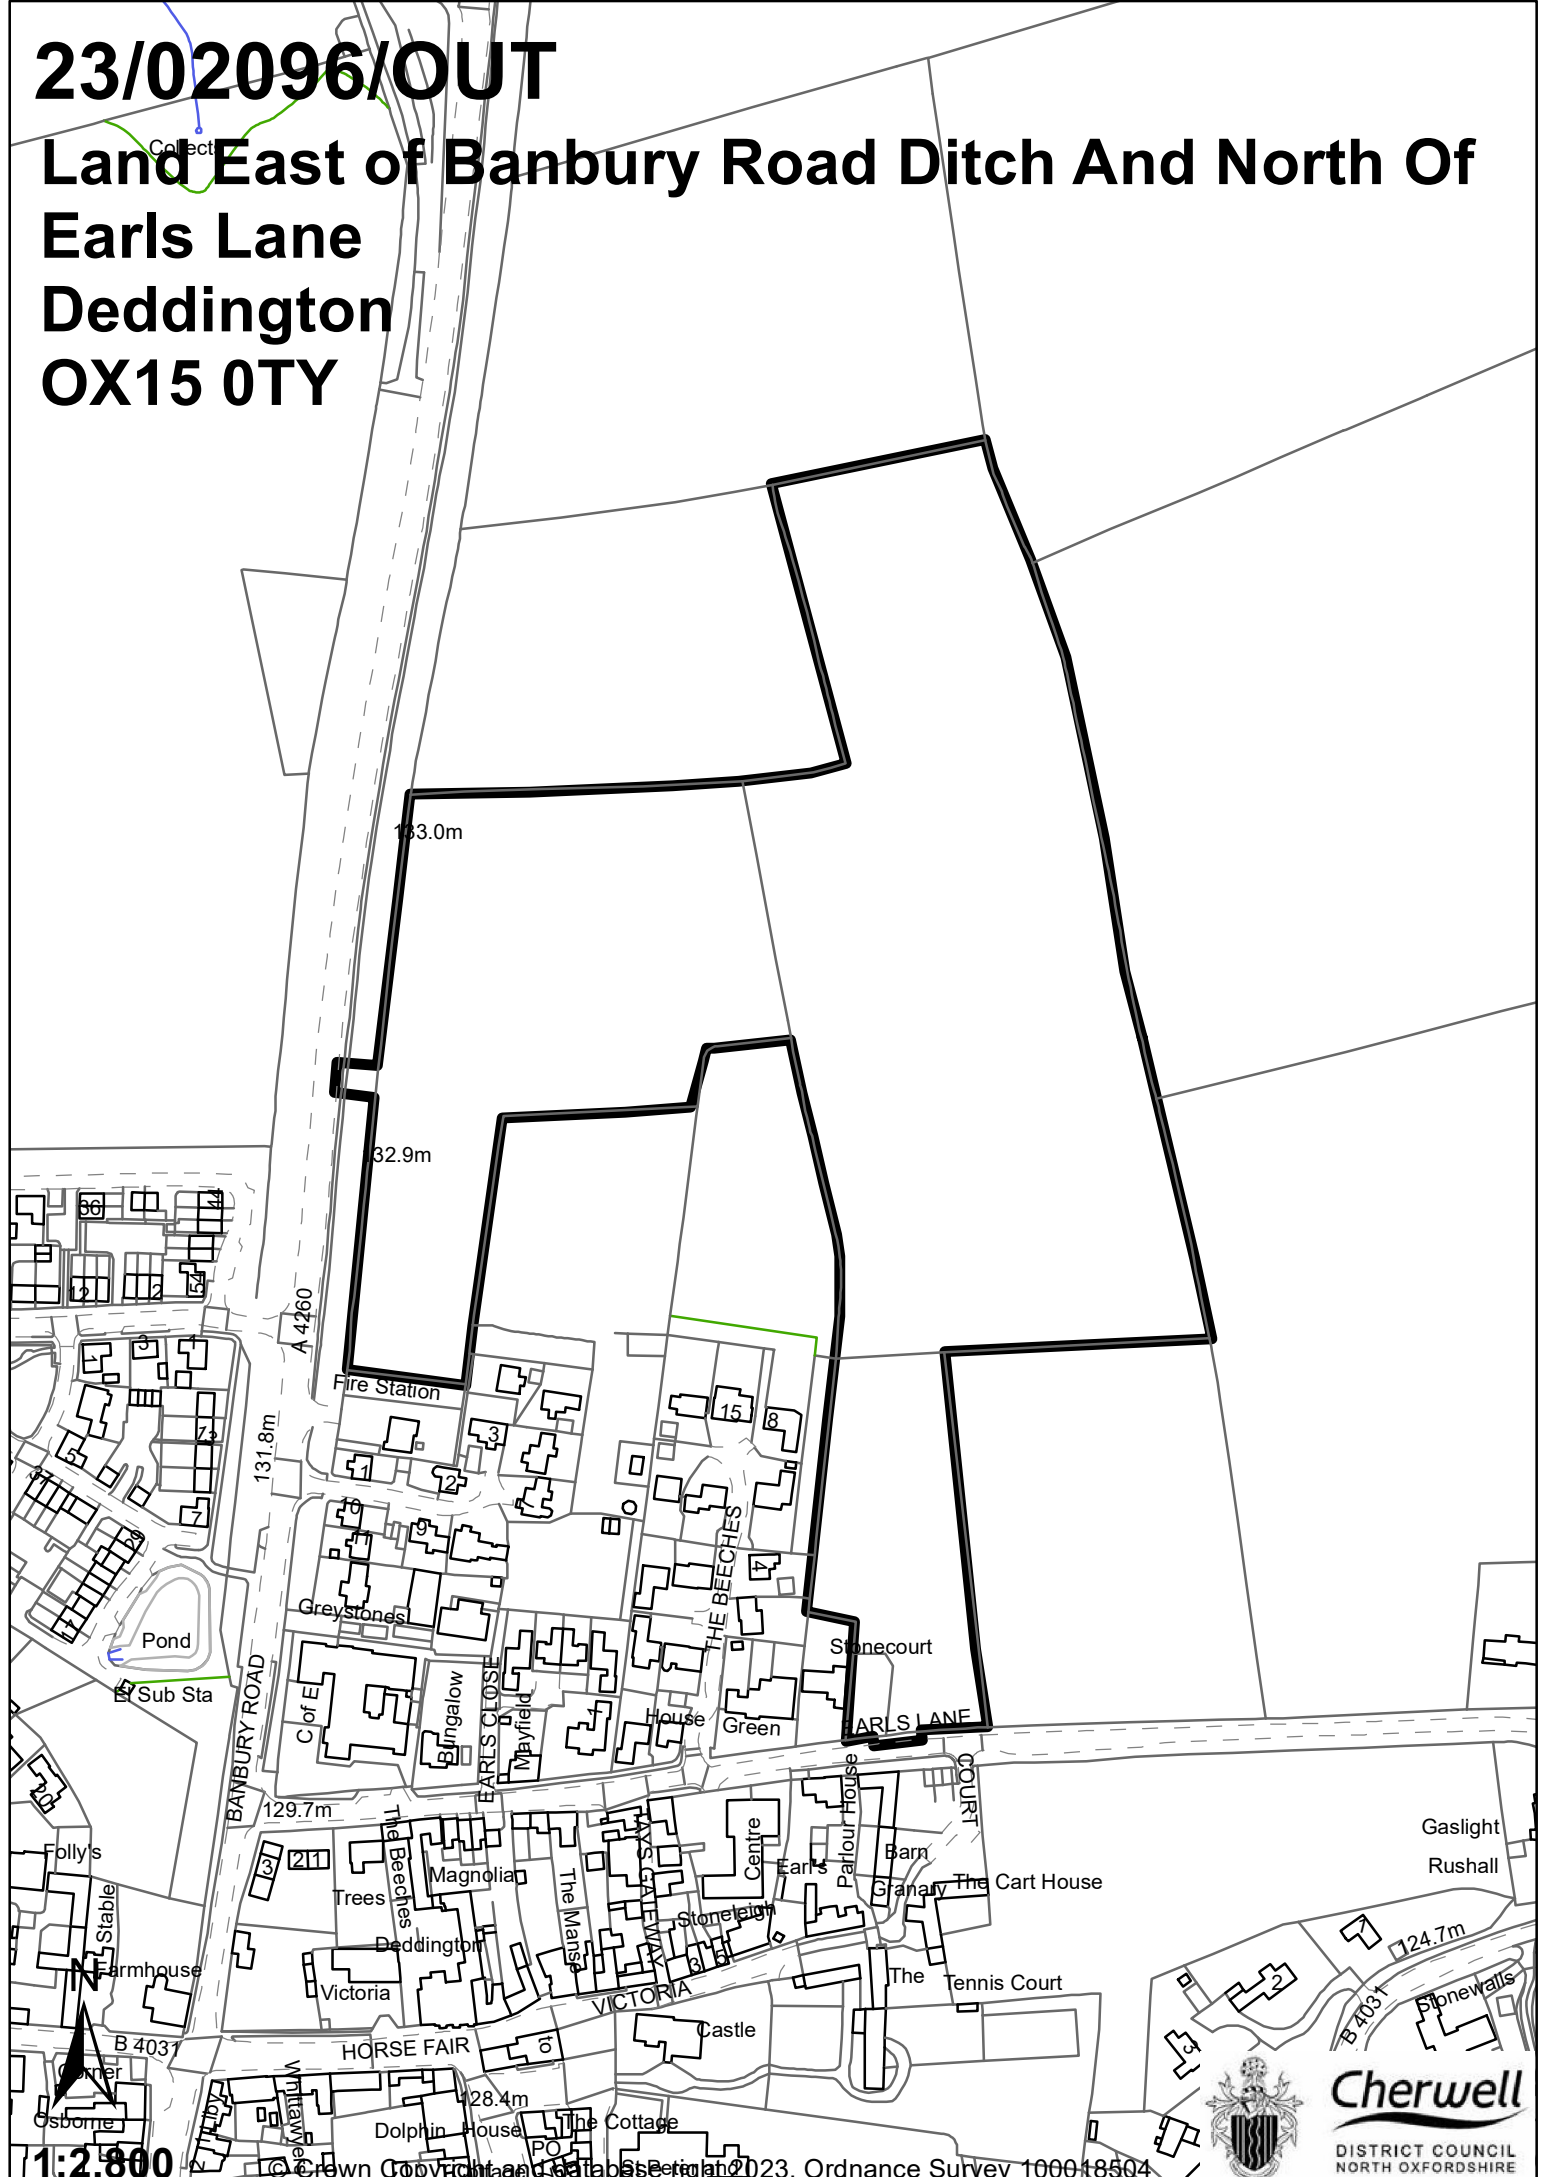

23/02096/OUT

Land East of Banbury Road Ditch And North Of Earls Lane Deddington OX15 0TY

1:2,800

© Crown Copyright and Ordnance Survey 2023. Ordnance Survey 100018504