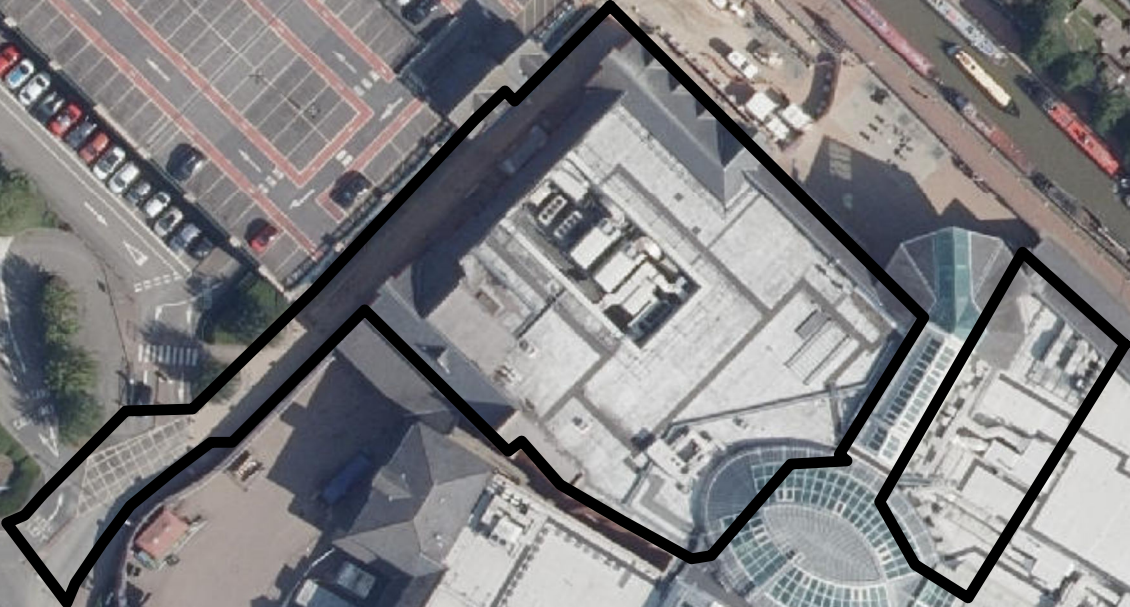

24/00600/CDC

Cherwell District Council

Lock29

Castle Quay

Banbury

OX16 5UN

1:900

© Crown Copyright and database right 2023. Ordnance Survey 100018504