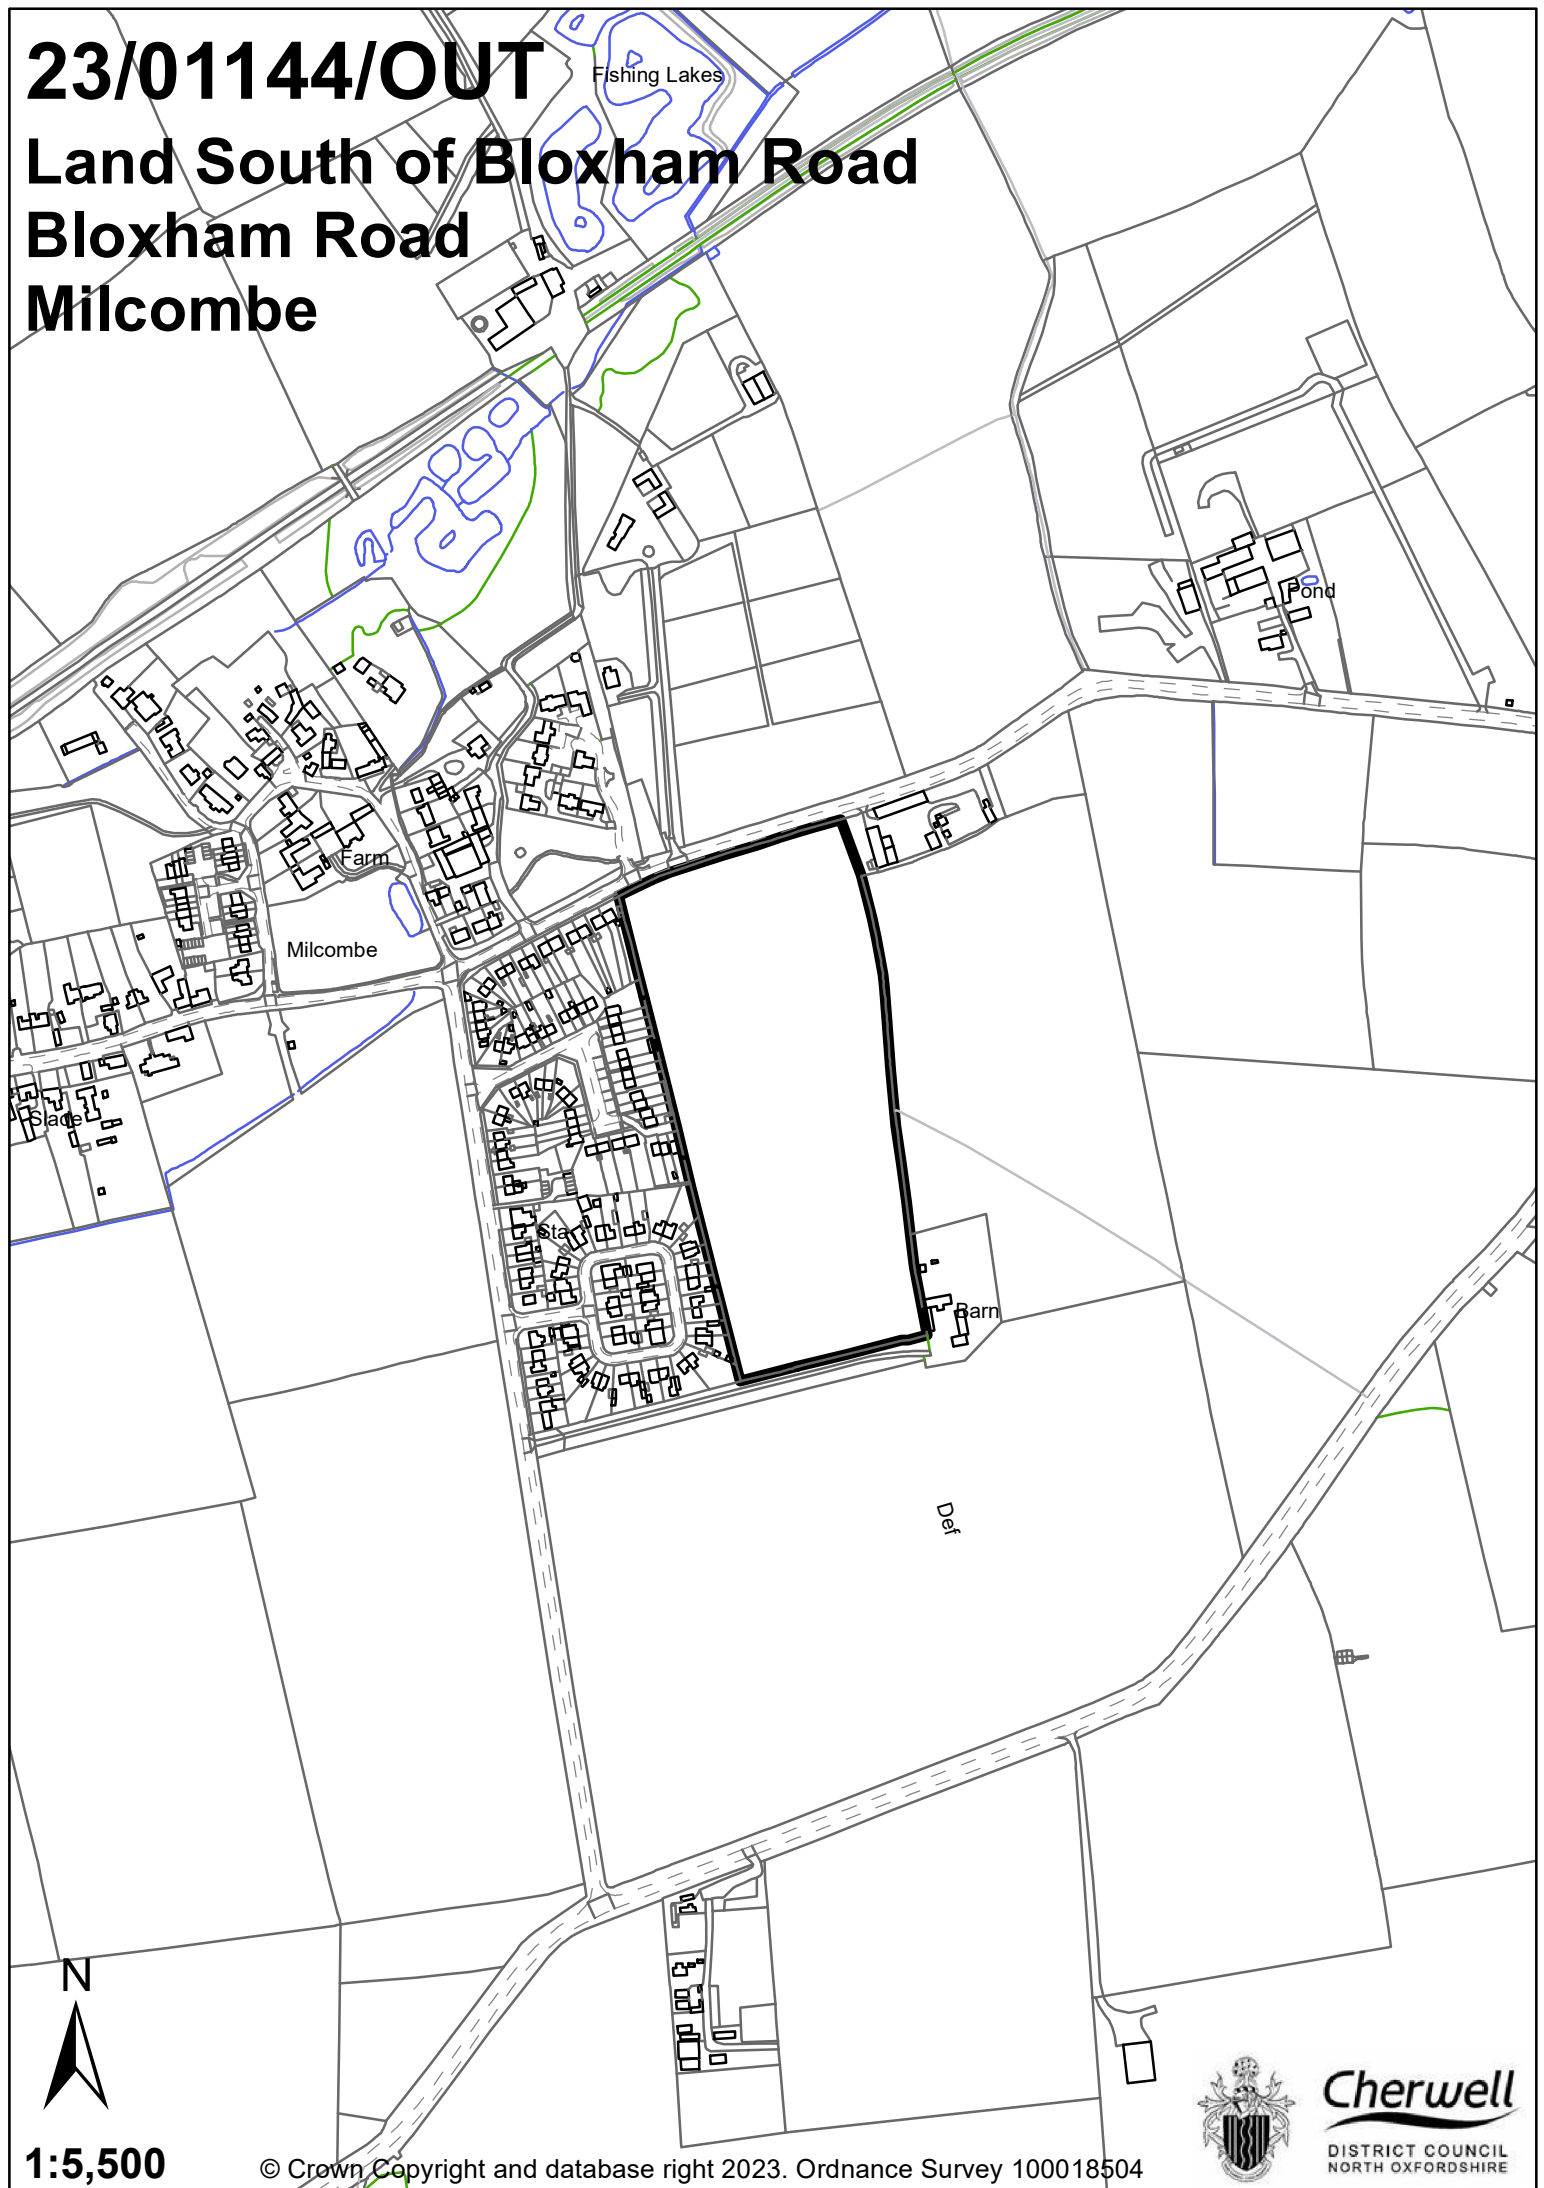

23/01144/OUT

Land South of Bloxham Road Bloxham Road Milcombe

1:5,500

© Crown Copyright and database right 2023. Ordnance Survey 100018504

Cherwell
DISTRICT COUNCIL
NORTH OXFORDSHIRE