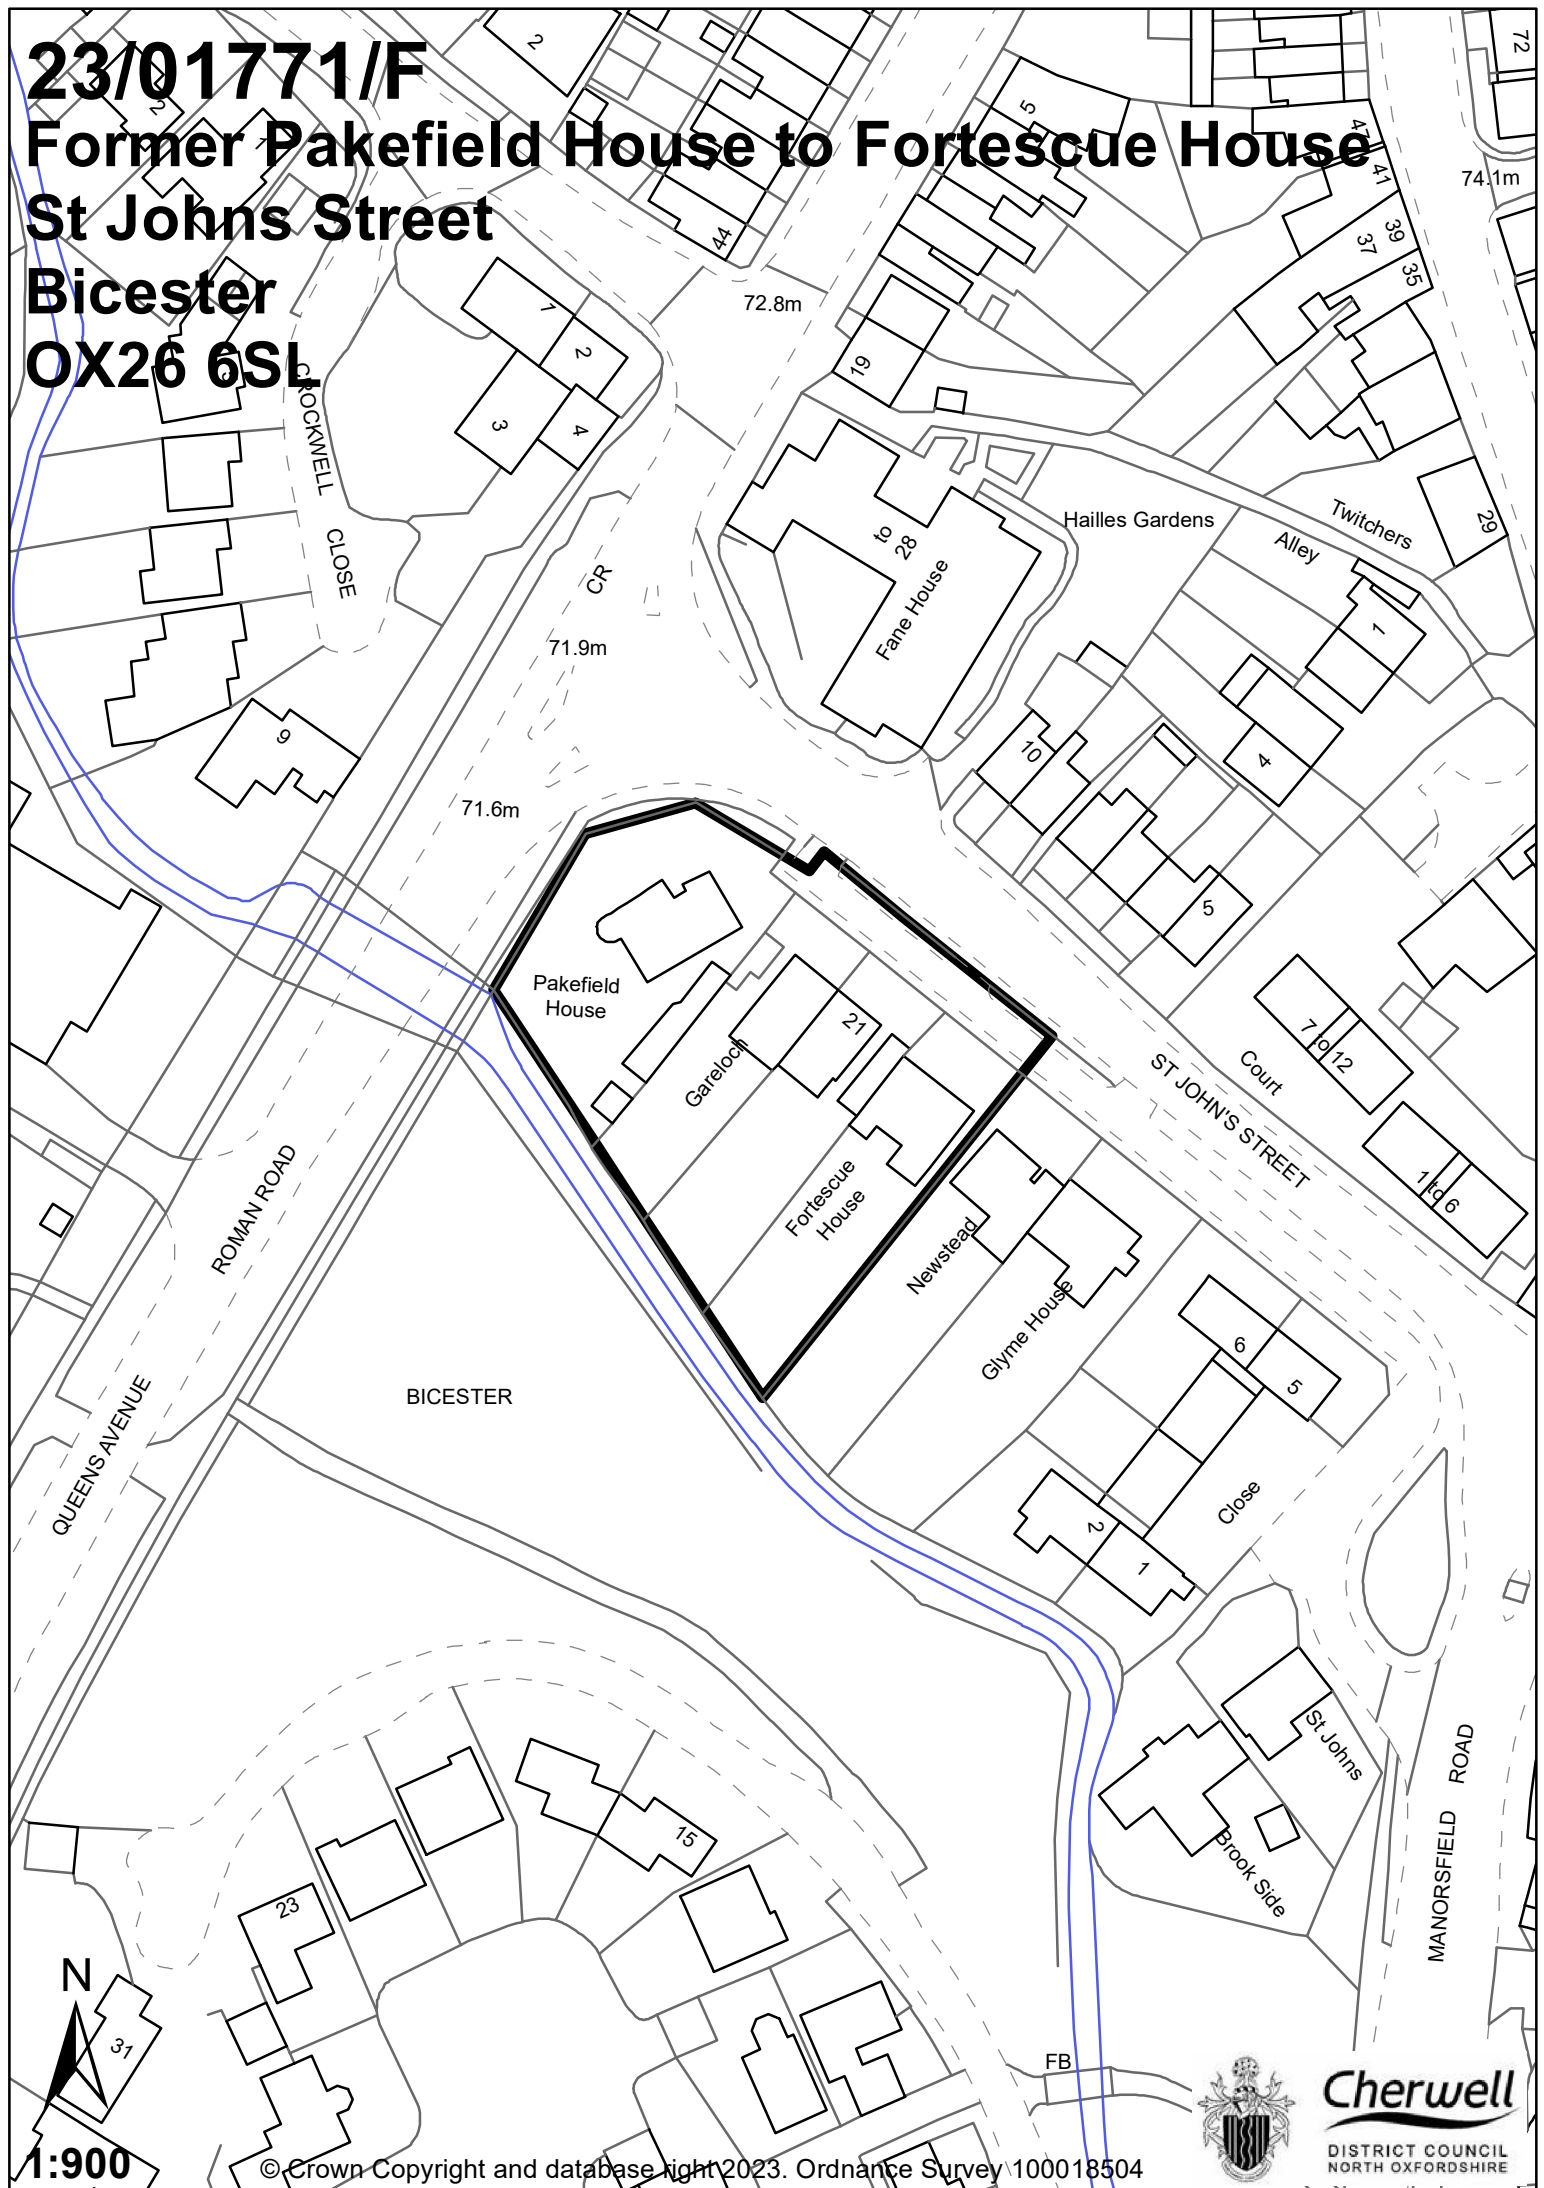

# 23/01771/F

## Former Pakefield House to Fortescue House St Johns Street Bicester OX26 6SL

1:900