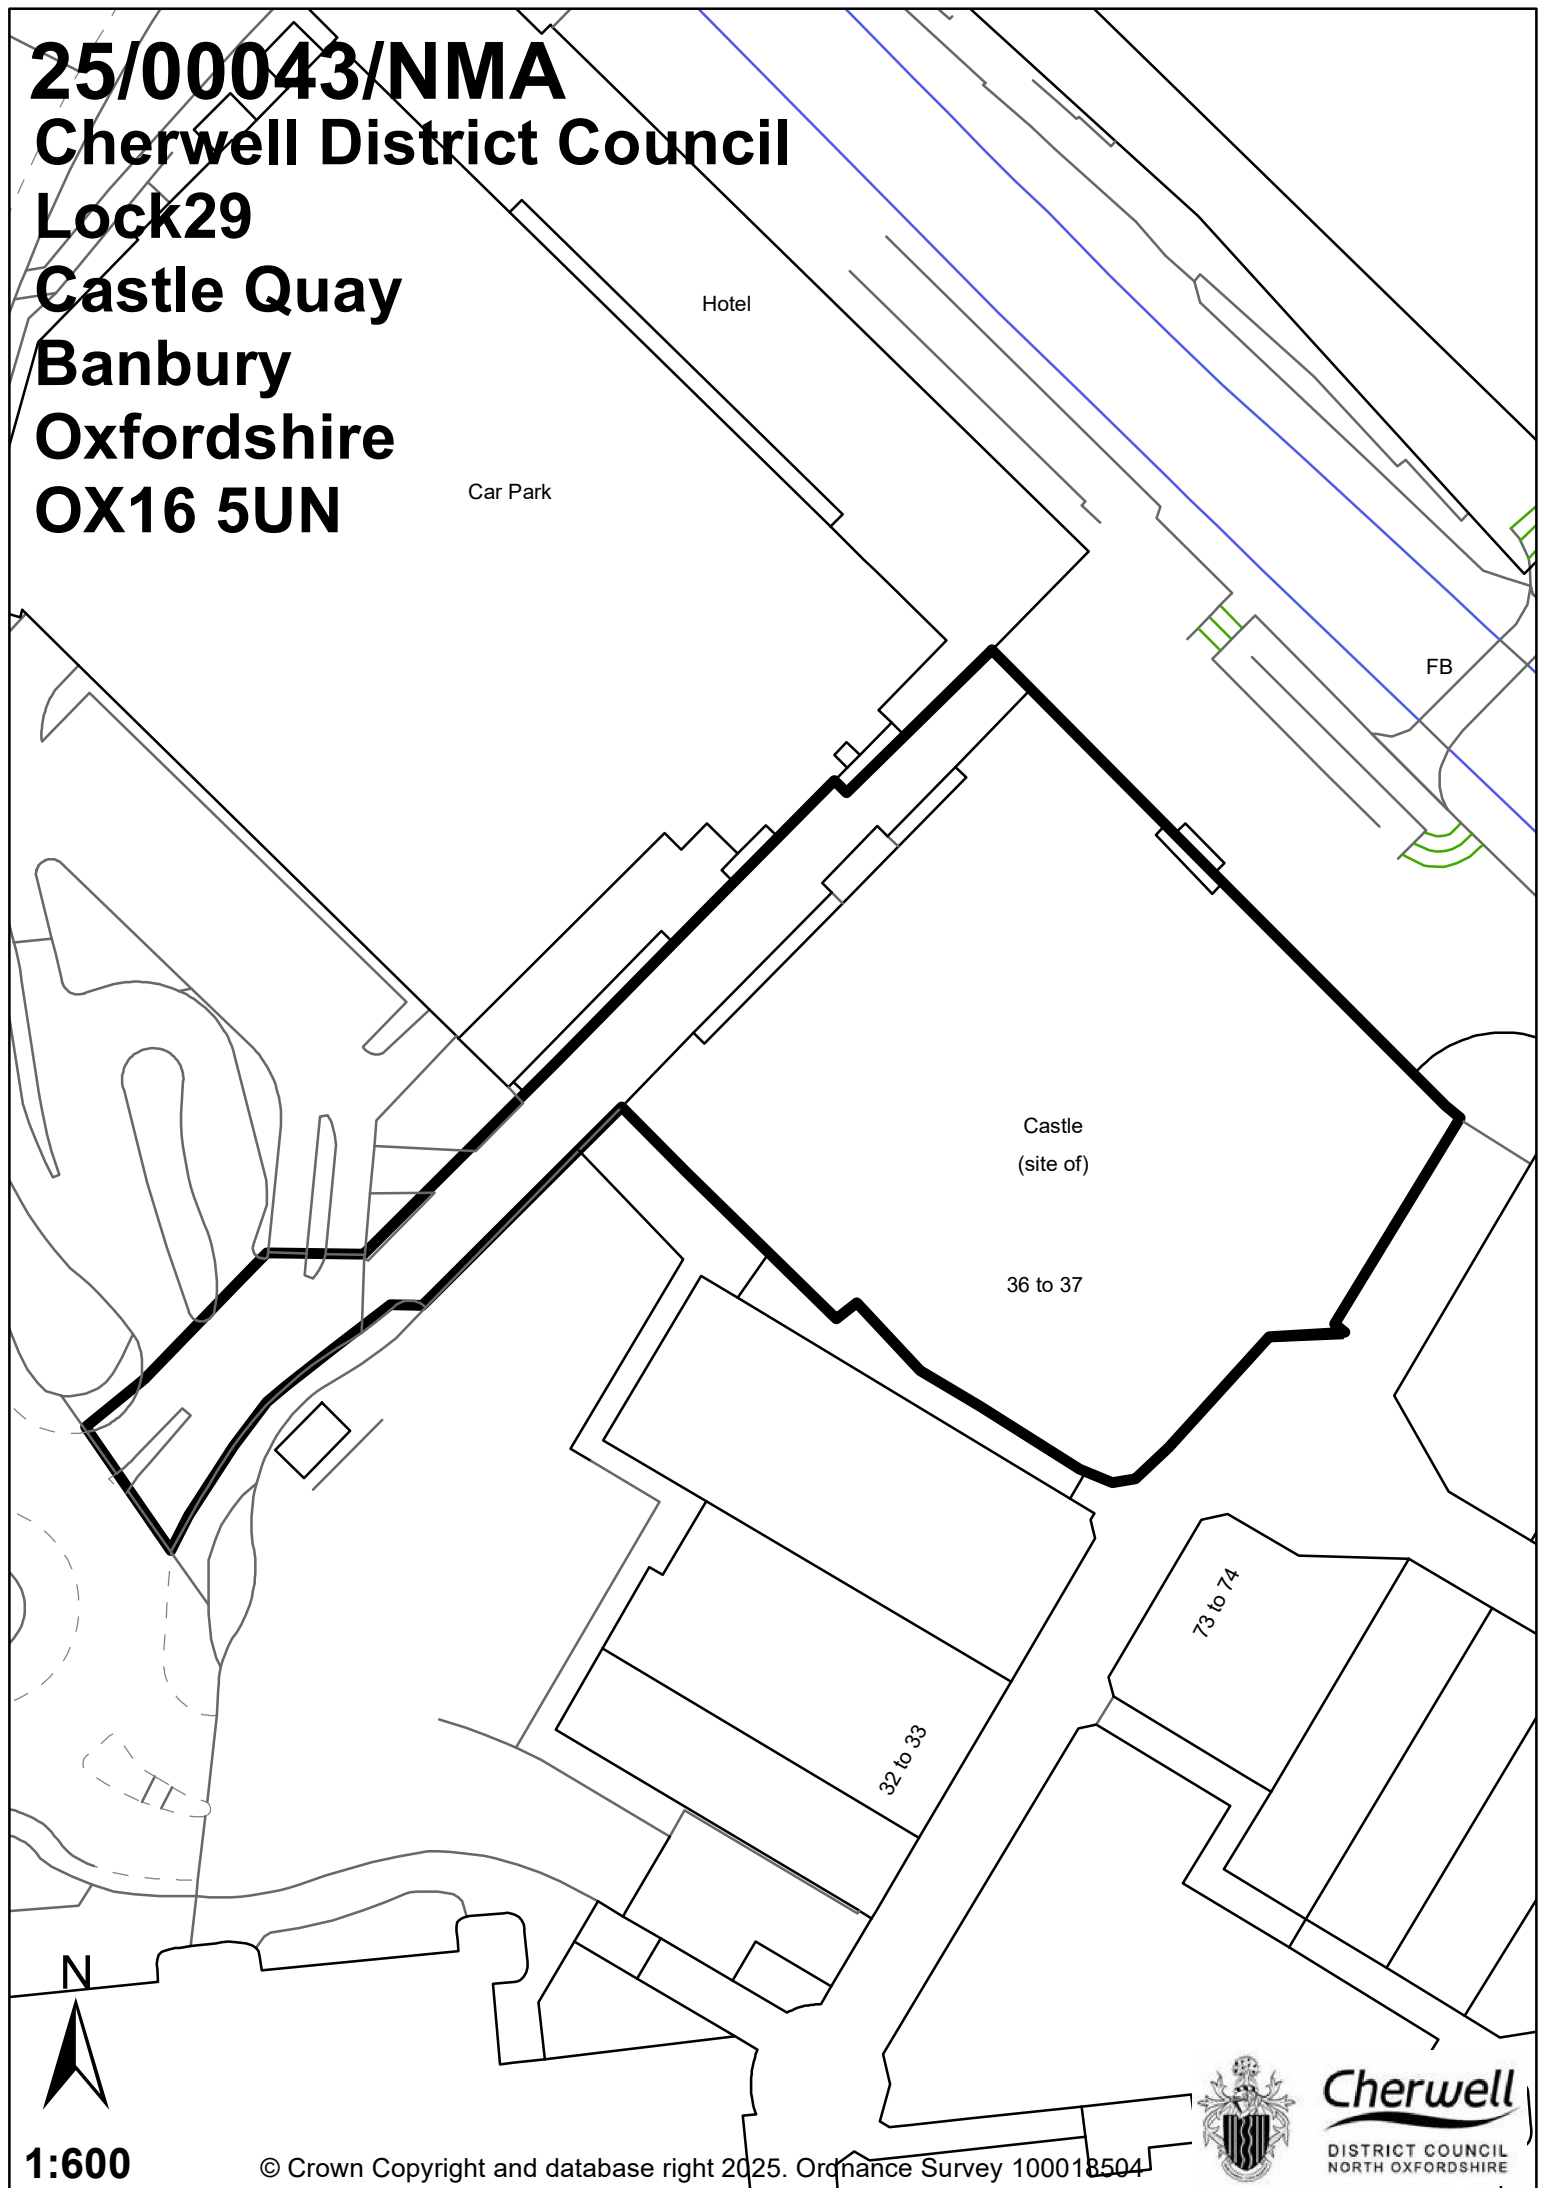

25/00043/NMA
Cherwell District Council
Lock29
Castle Quay
Banbury
Oxfordshire
OX16 5UN

Car Park

Hotel

FB

Castle
(site of)

36 to 37

32 to 33

73 to 74

N

1:600

© Crown Copyright and database right 2025. Ordnance Survey 100018504

Cherwell
DISTRICT COUNCIL
NORTH OXFORDSHIRE