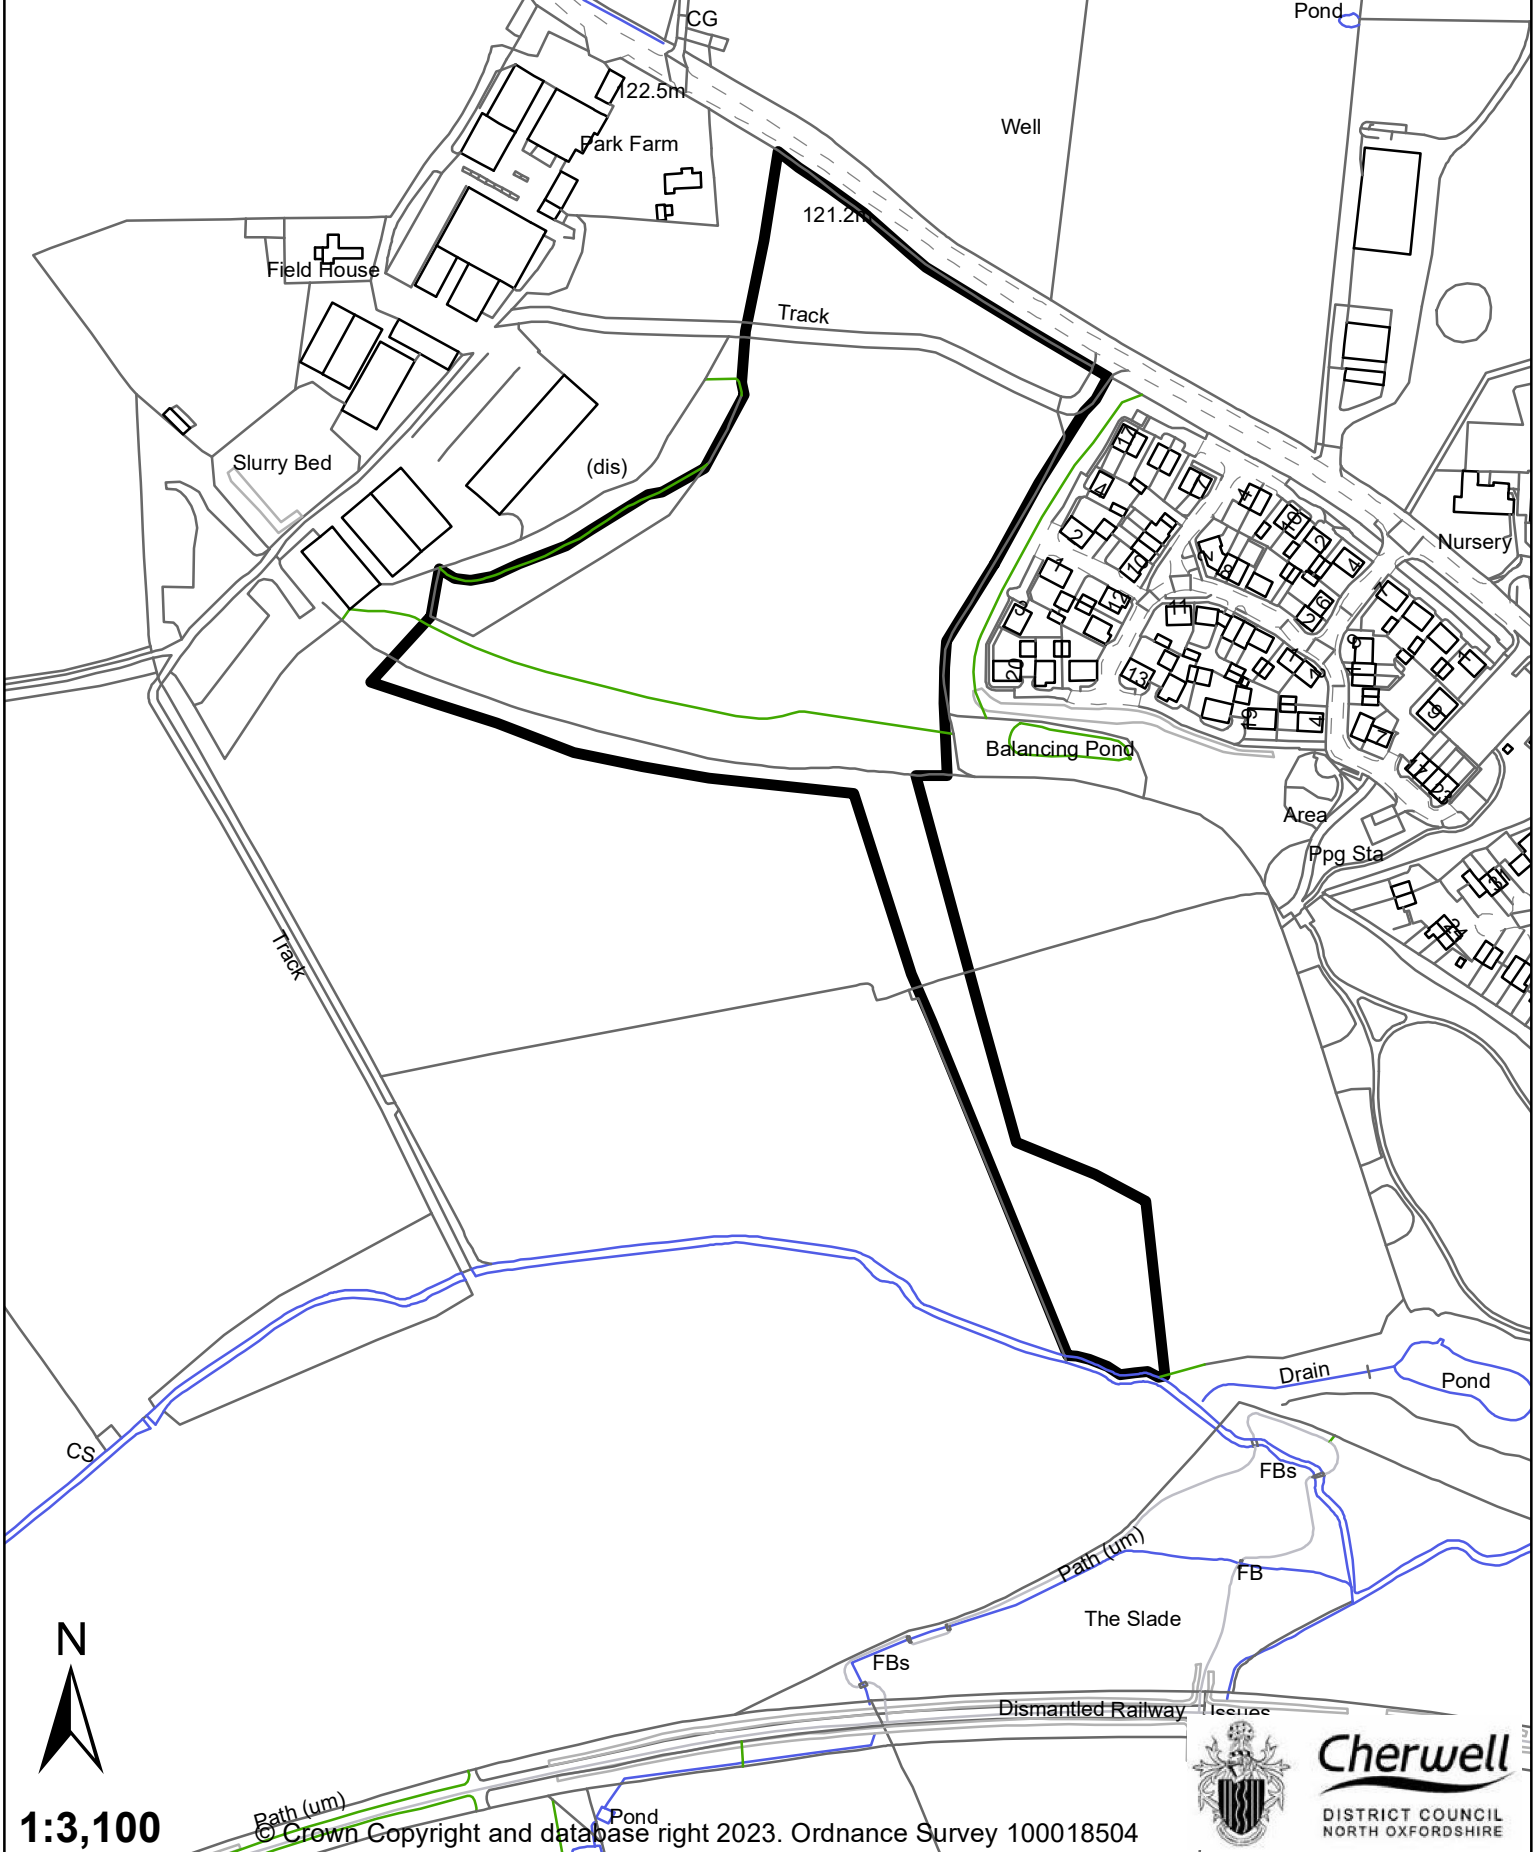

24/01908/OUT

OS Parcel 0069 West Of Quarry Close Quarry Close Bloxham

1:3,100

© Crown Copyright and database right 2023. Ordnance Survey 100018504

Cherwell
DISTRICT COUNCIL
NORTH OXFORDSHIRE