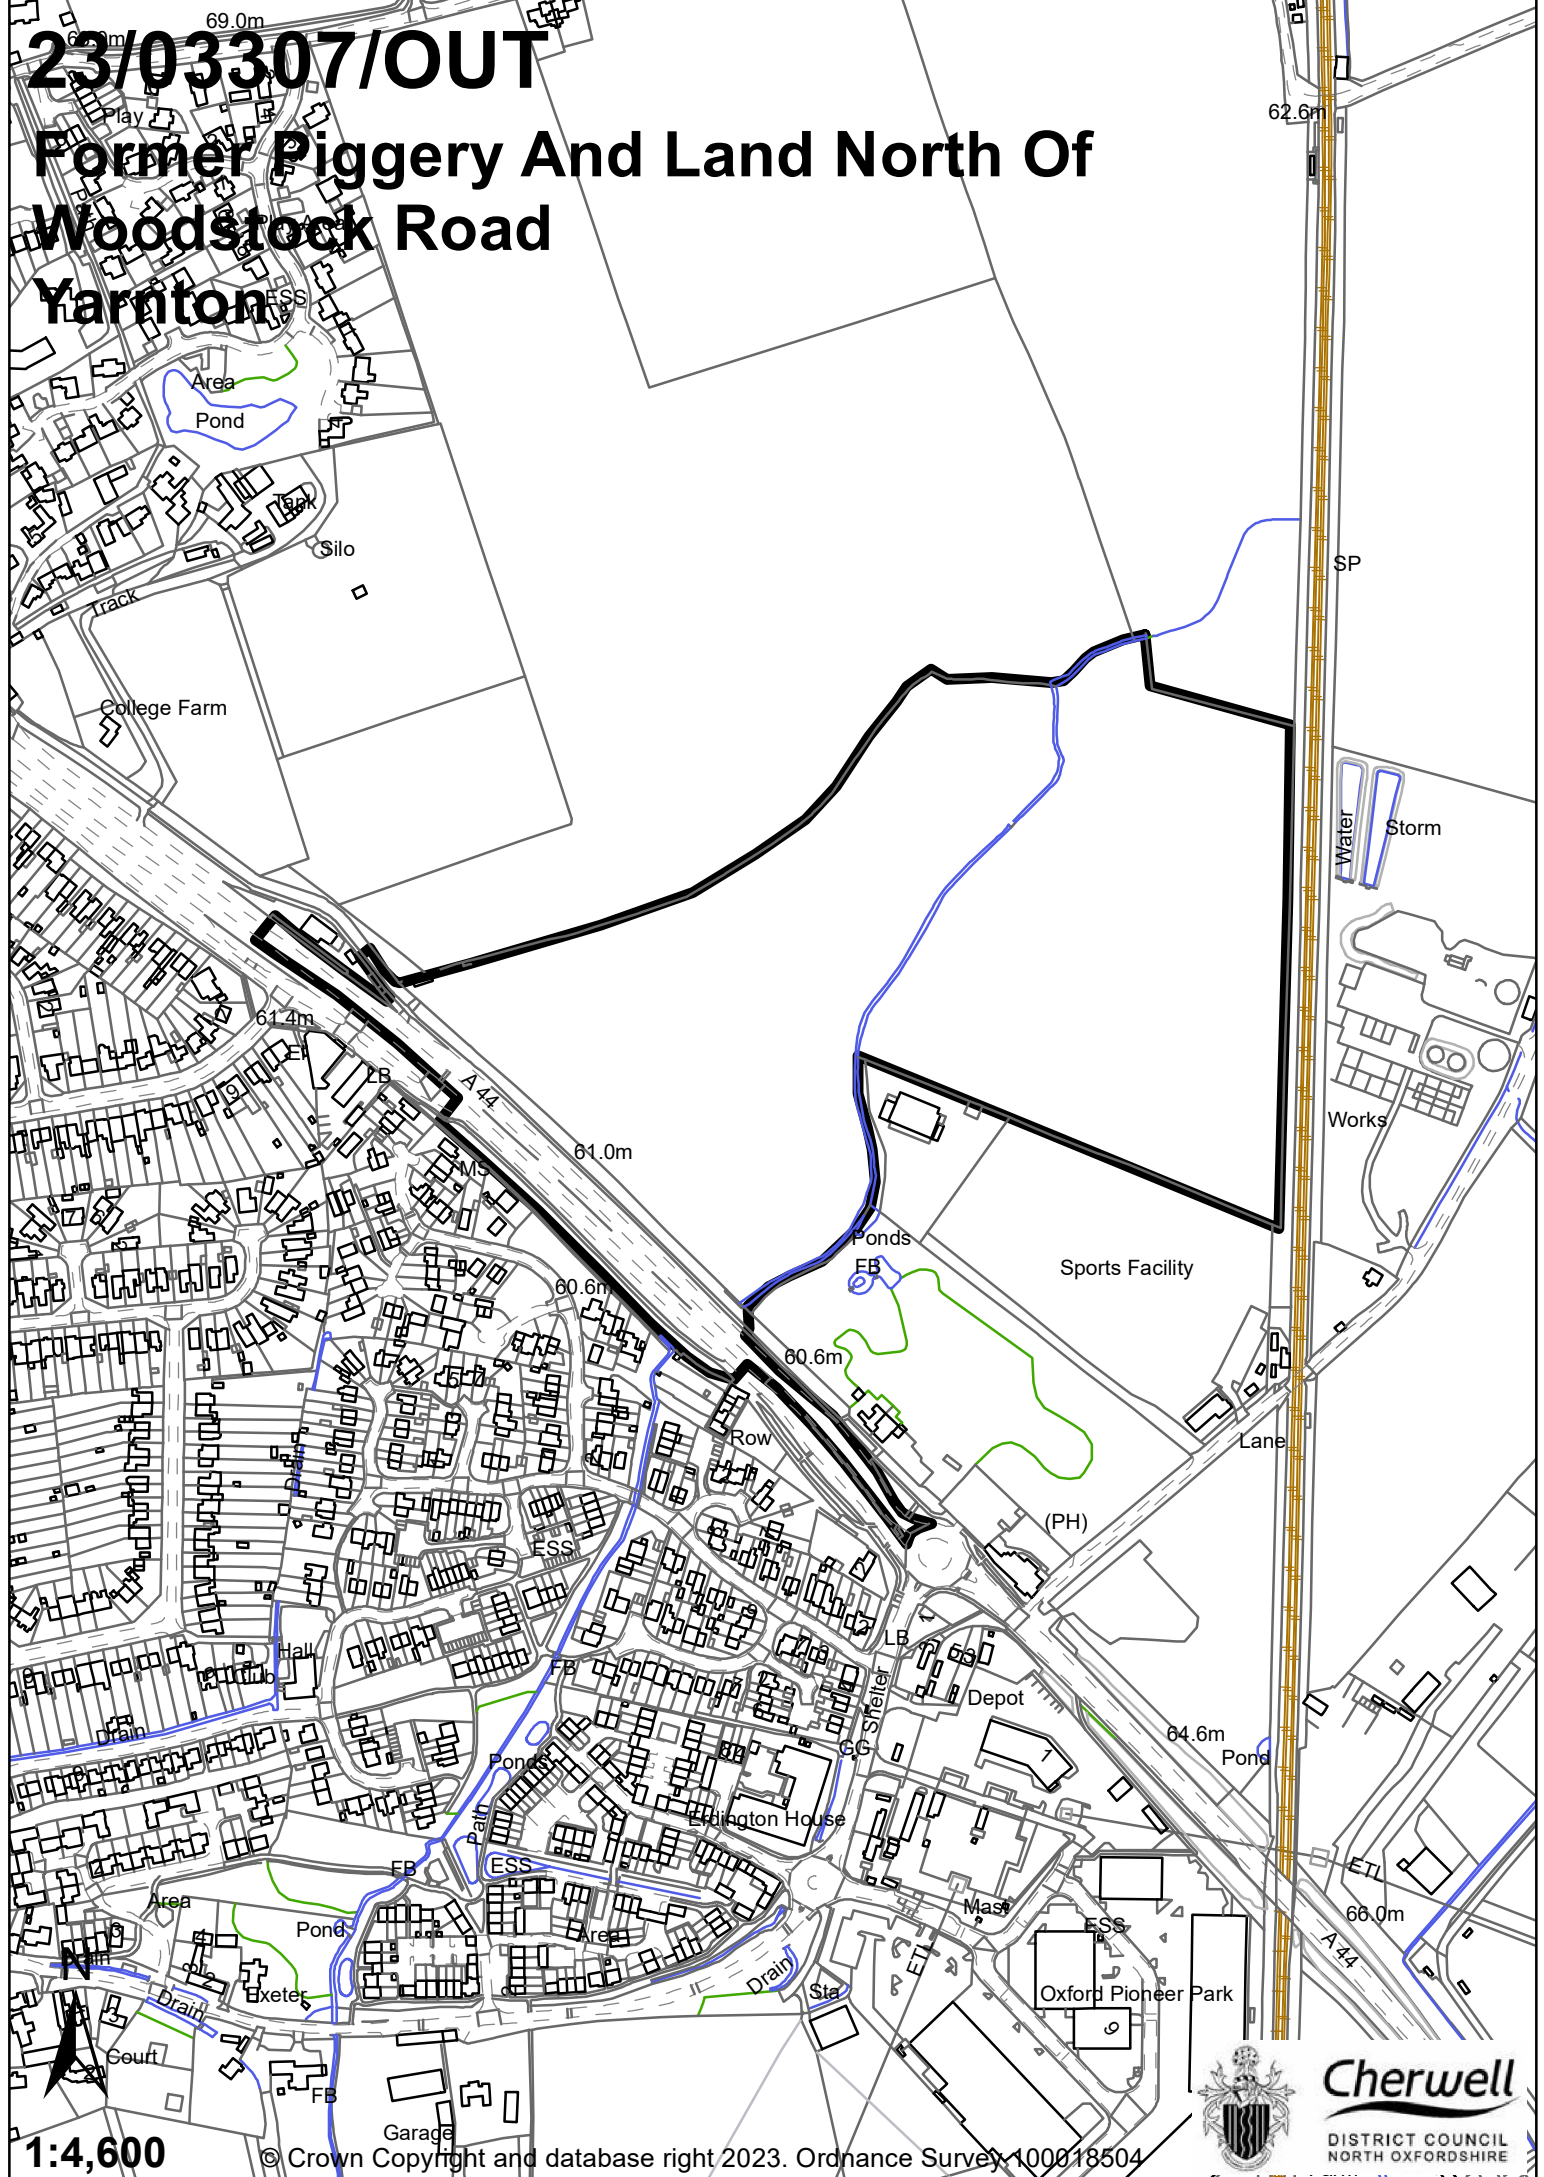

# 23/03307/OUT

## Former Piggery And Land North Of Woodstock Road Yarnton

1:4,600

© Crown Copyright and database right 2023. Ordnance Survey 100018504

**Cherwell**  
DISTRICT COUNCIL  
NORTH OXFORDSHIRE