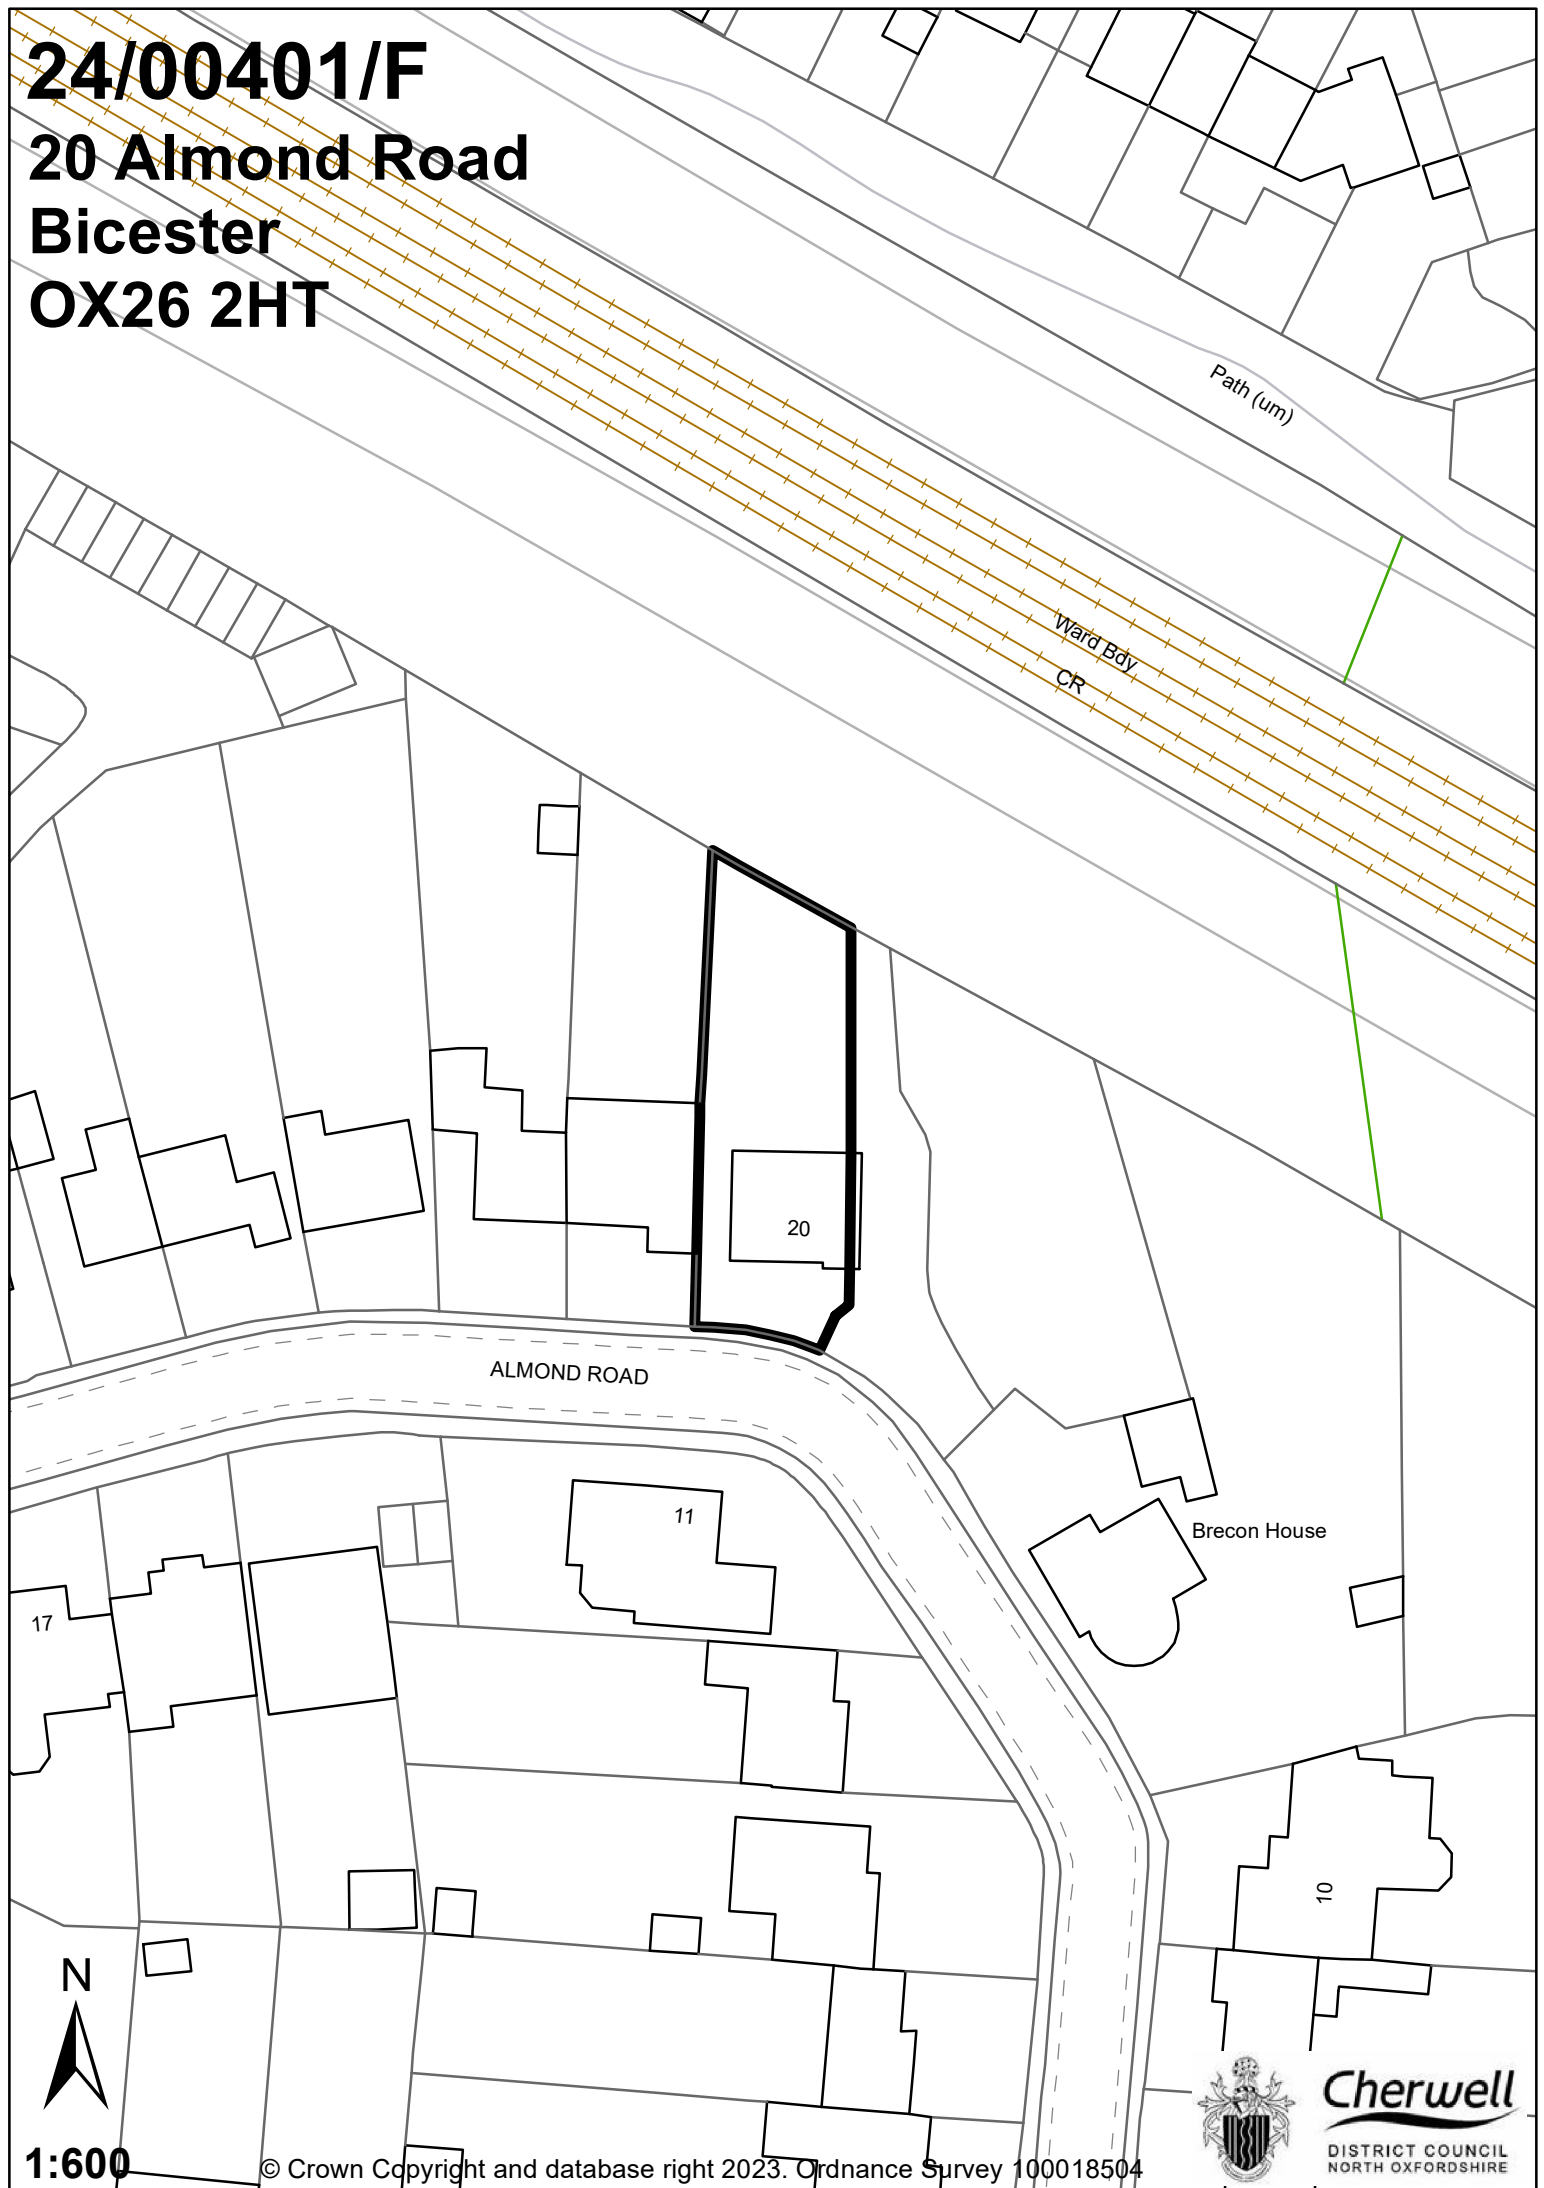

24/00401/F

**20 Almond Road
Bicester
OX26 2HT**

ALMOND ROAD

Path (um)

Ward Boy
CR

20

11

Brecon House

17

10

N

1:600