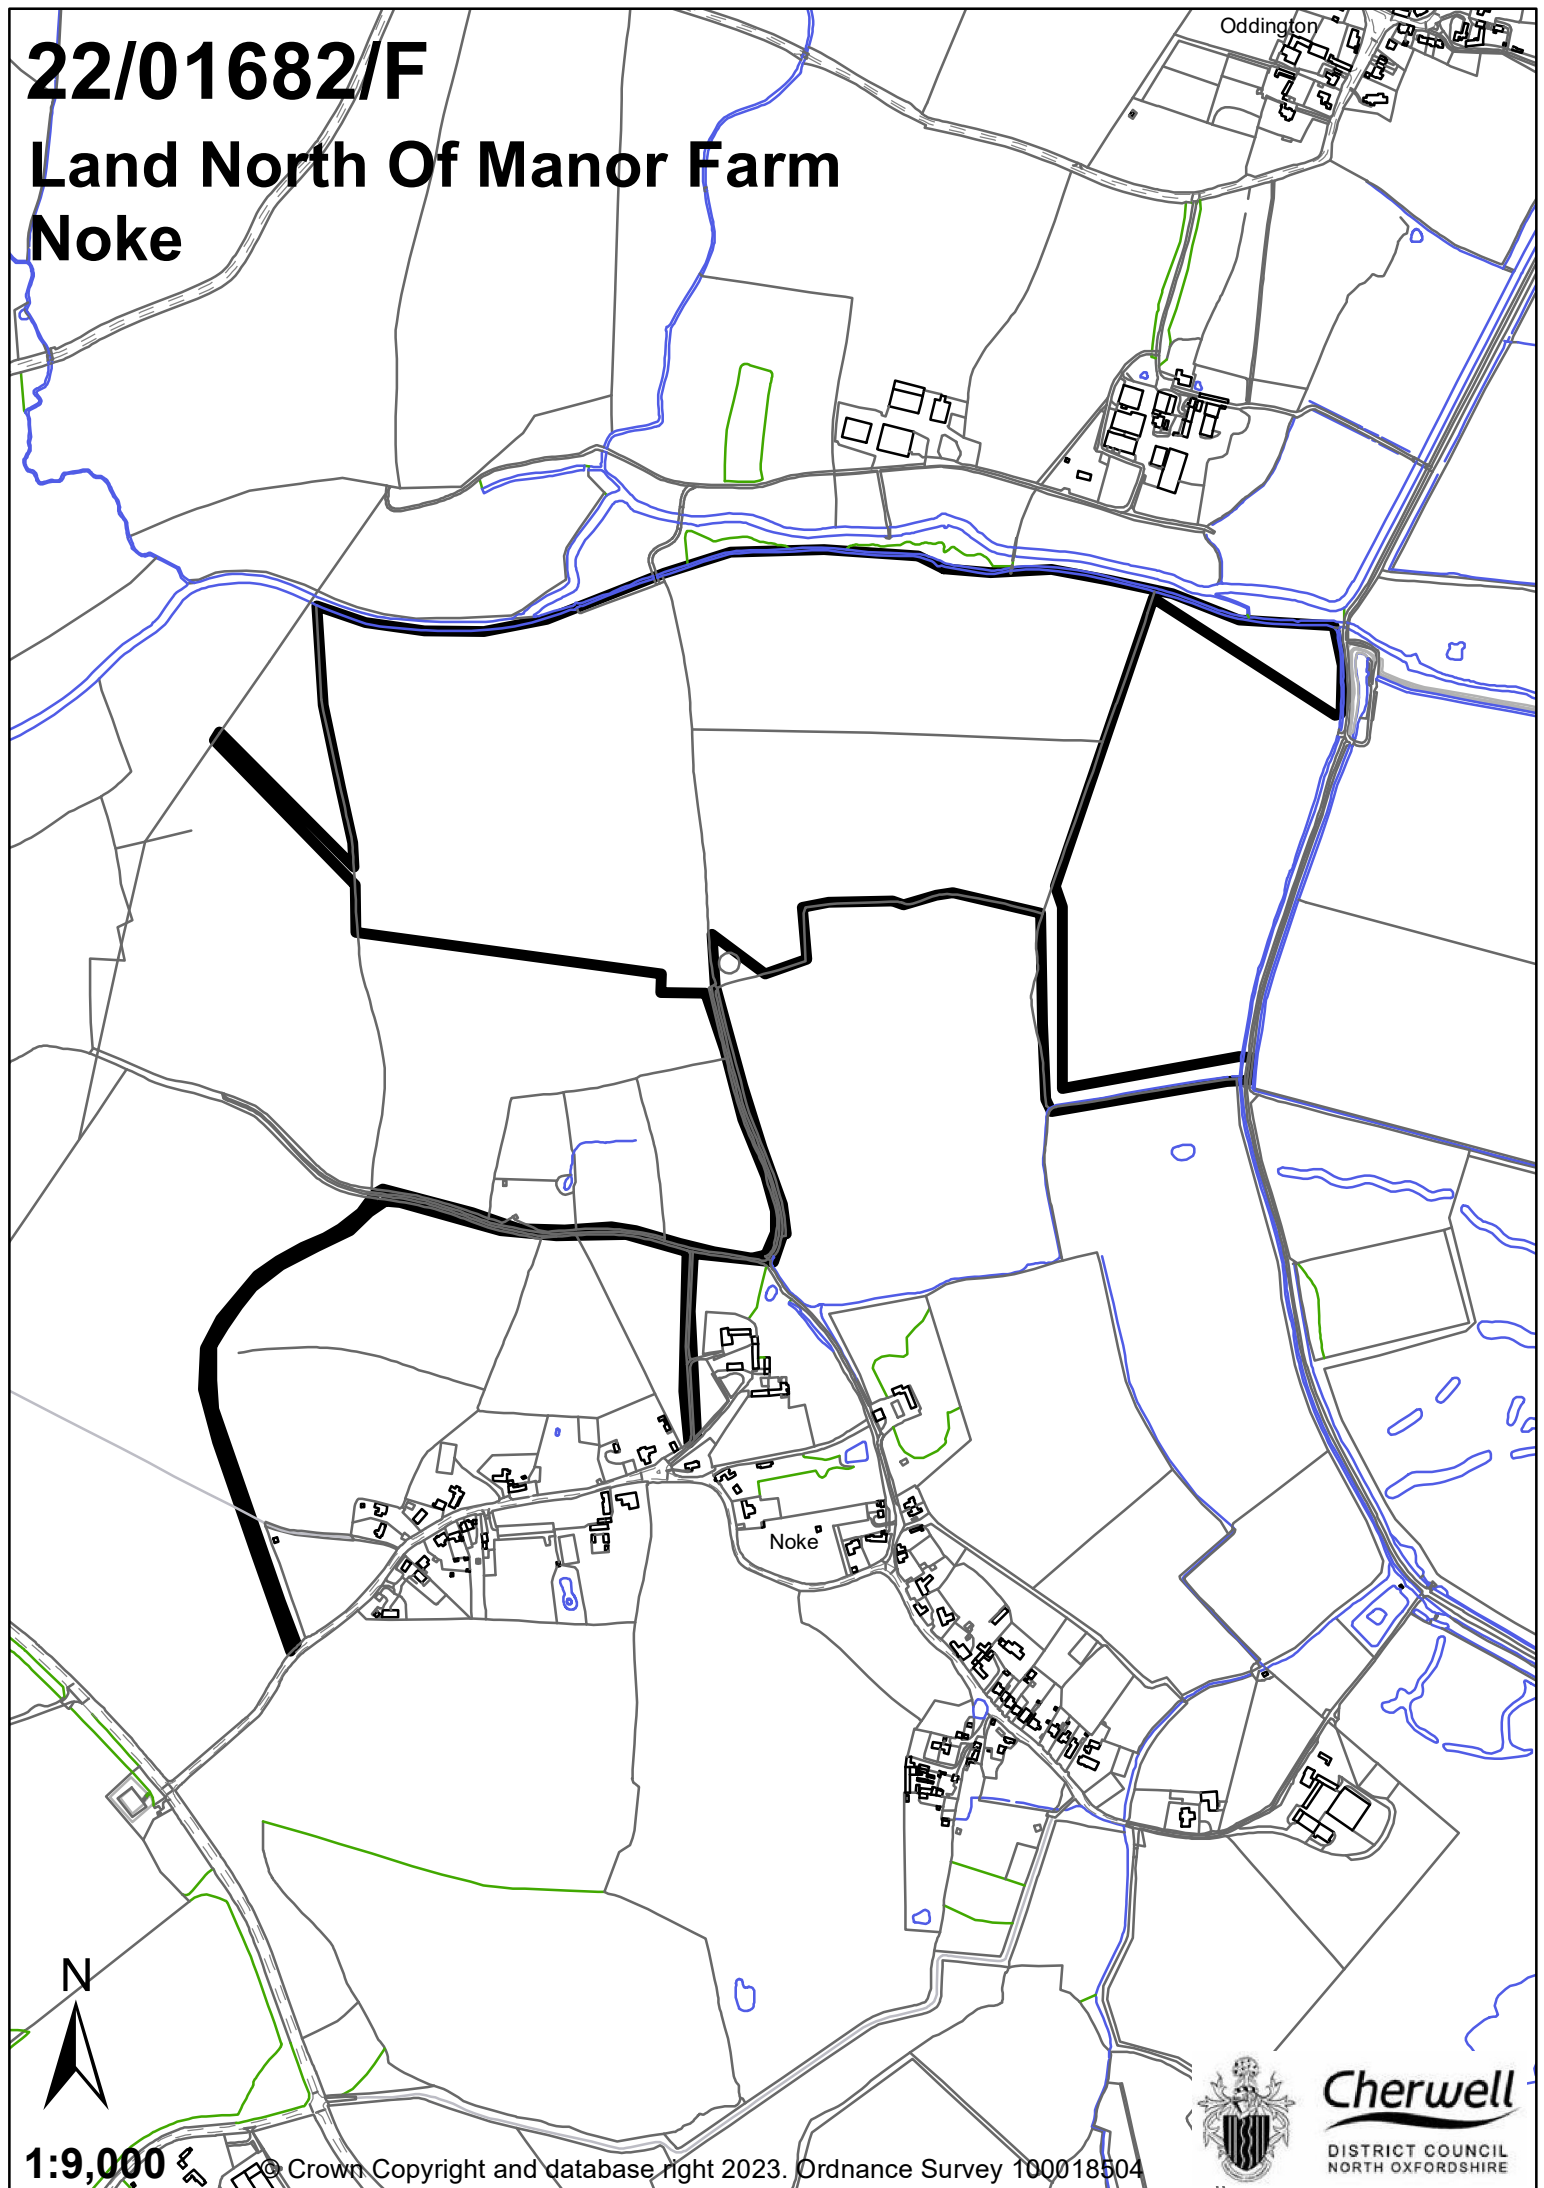

22/01682/F

Land North Of Manor Farm Noke

1:9,000

© Crown Copyright and database right 2023. Ordnance Survey 100018504

Cherwell
DISTRICT COUNCIL
NORTH OXFORDSHIRE