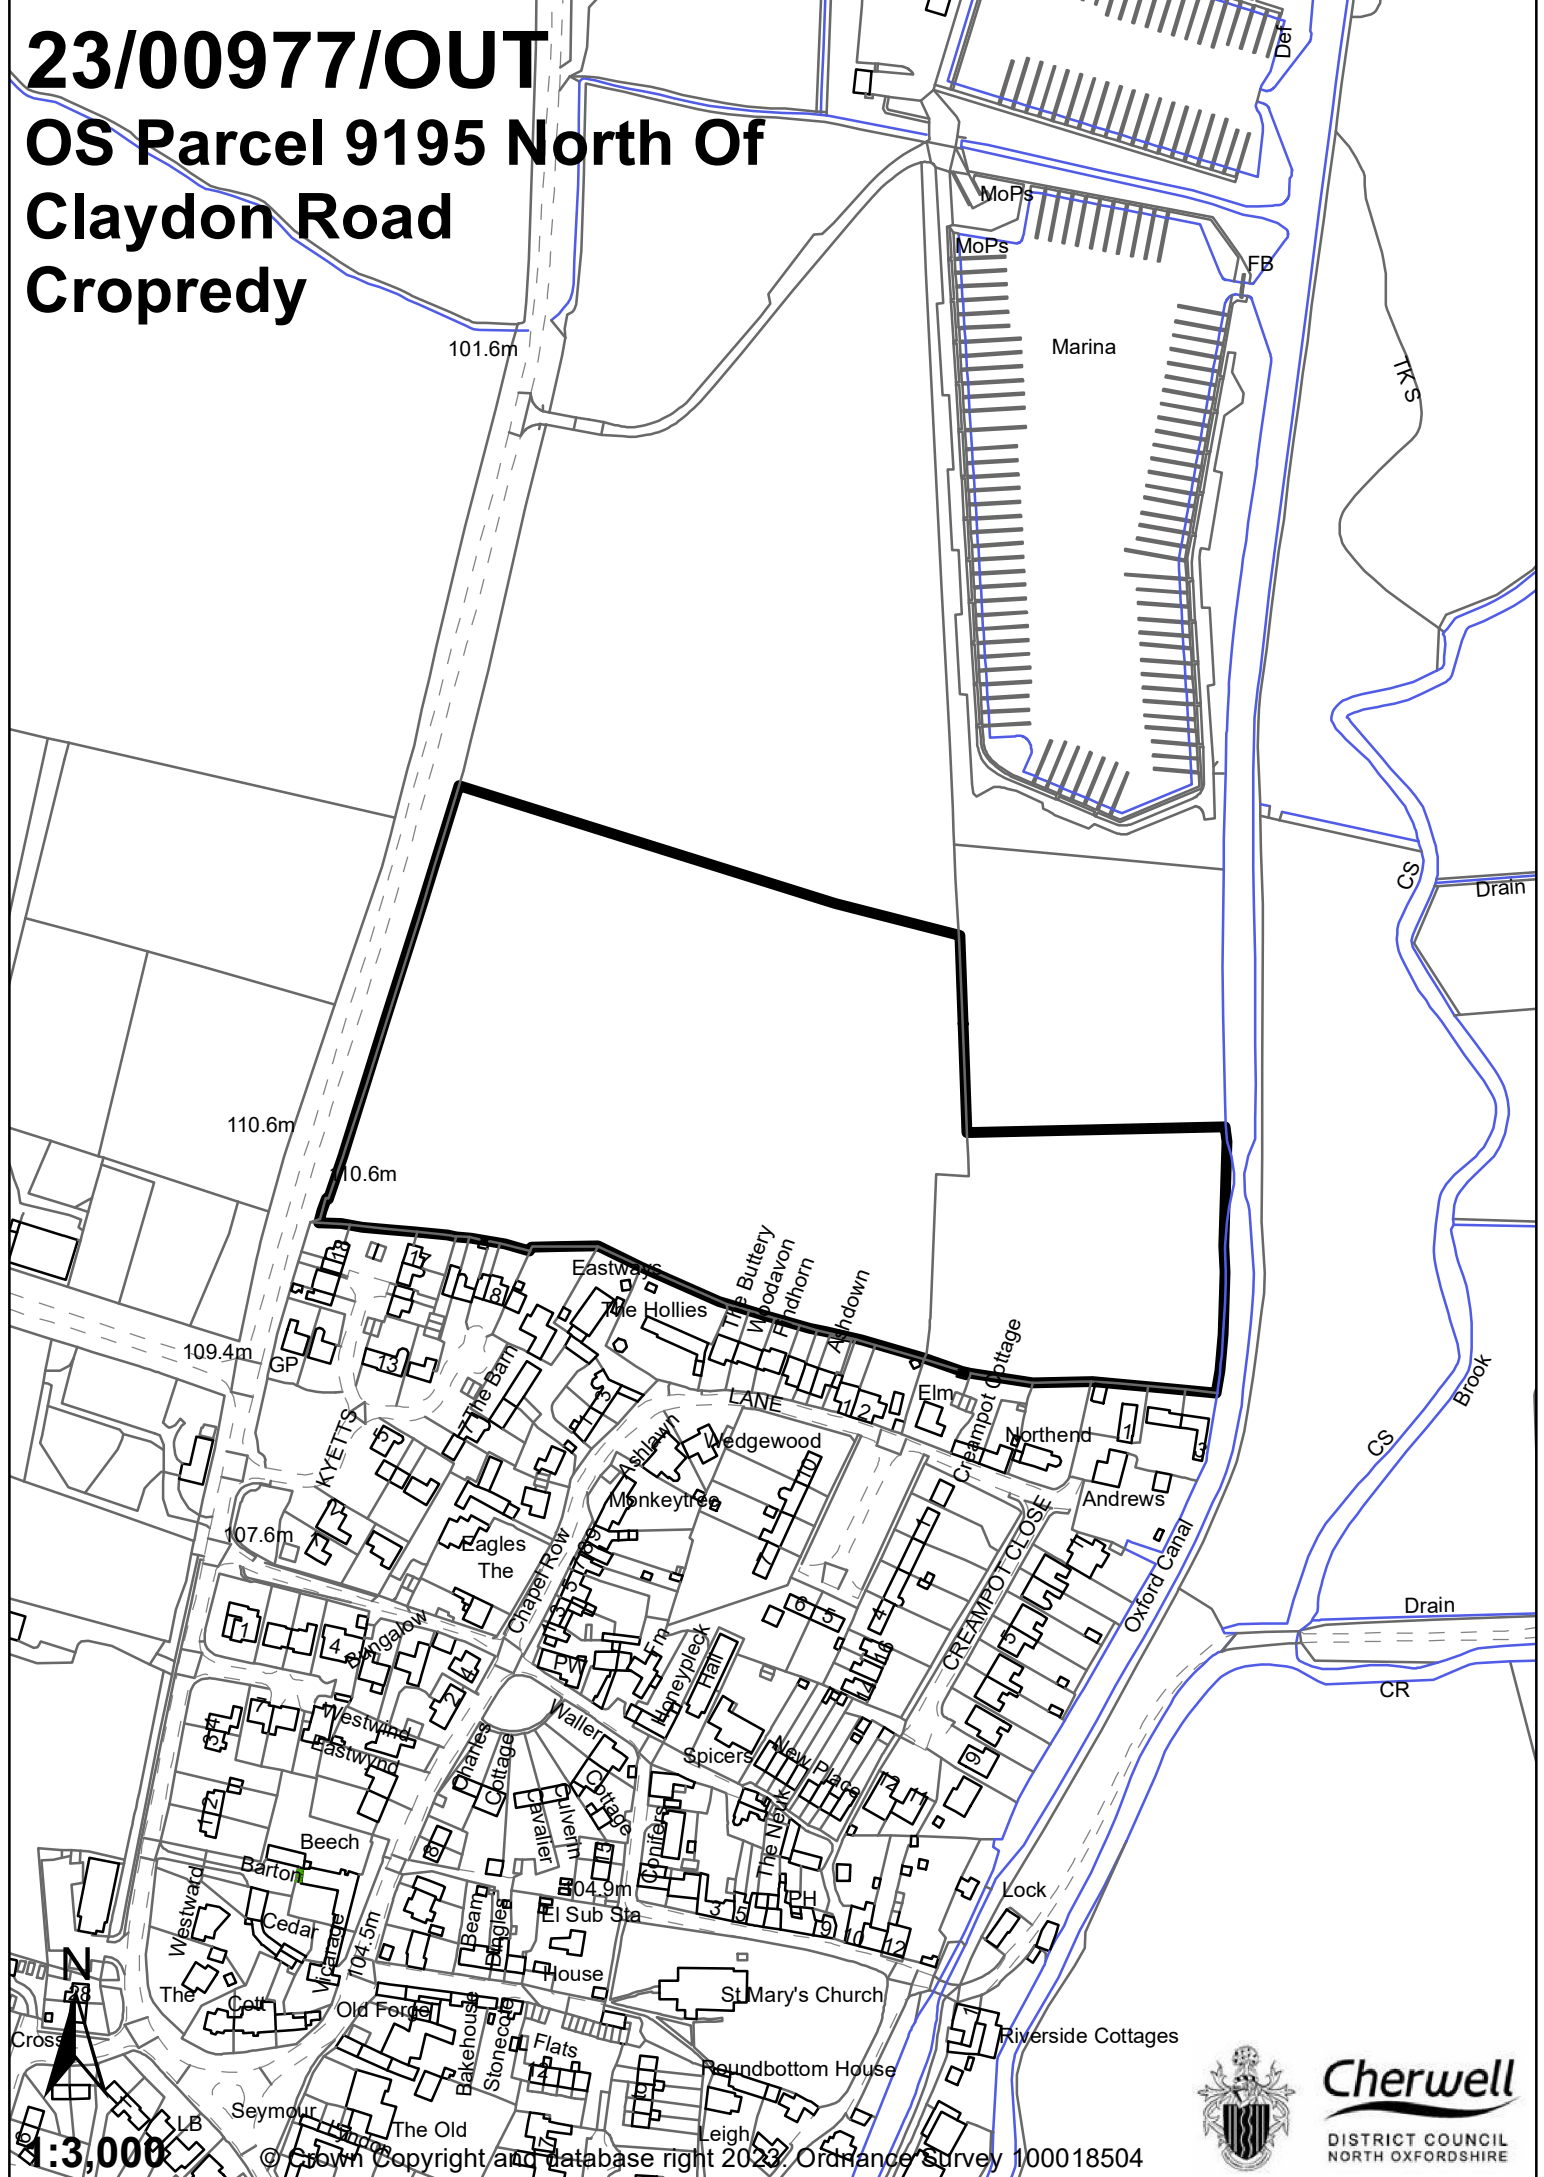

23/00977/OUT

OS Parcel 9195 North Of Claydon Road Cropredy

1:3,000

© Crown Copyright and database right 2023. Ordnance Survey 100018504