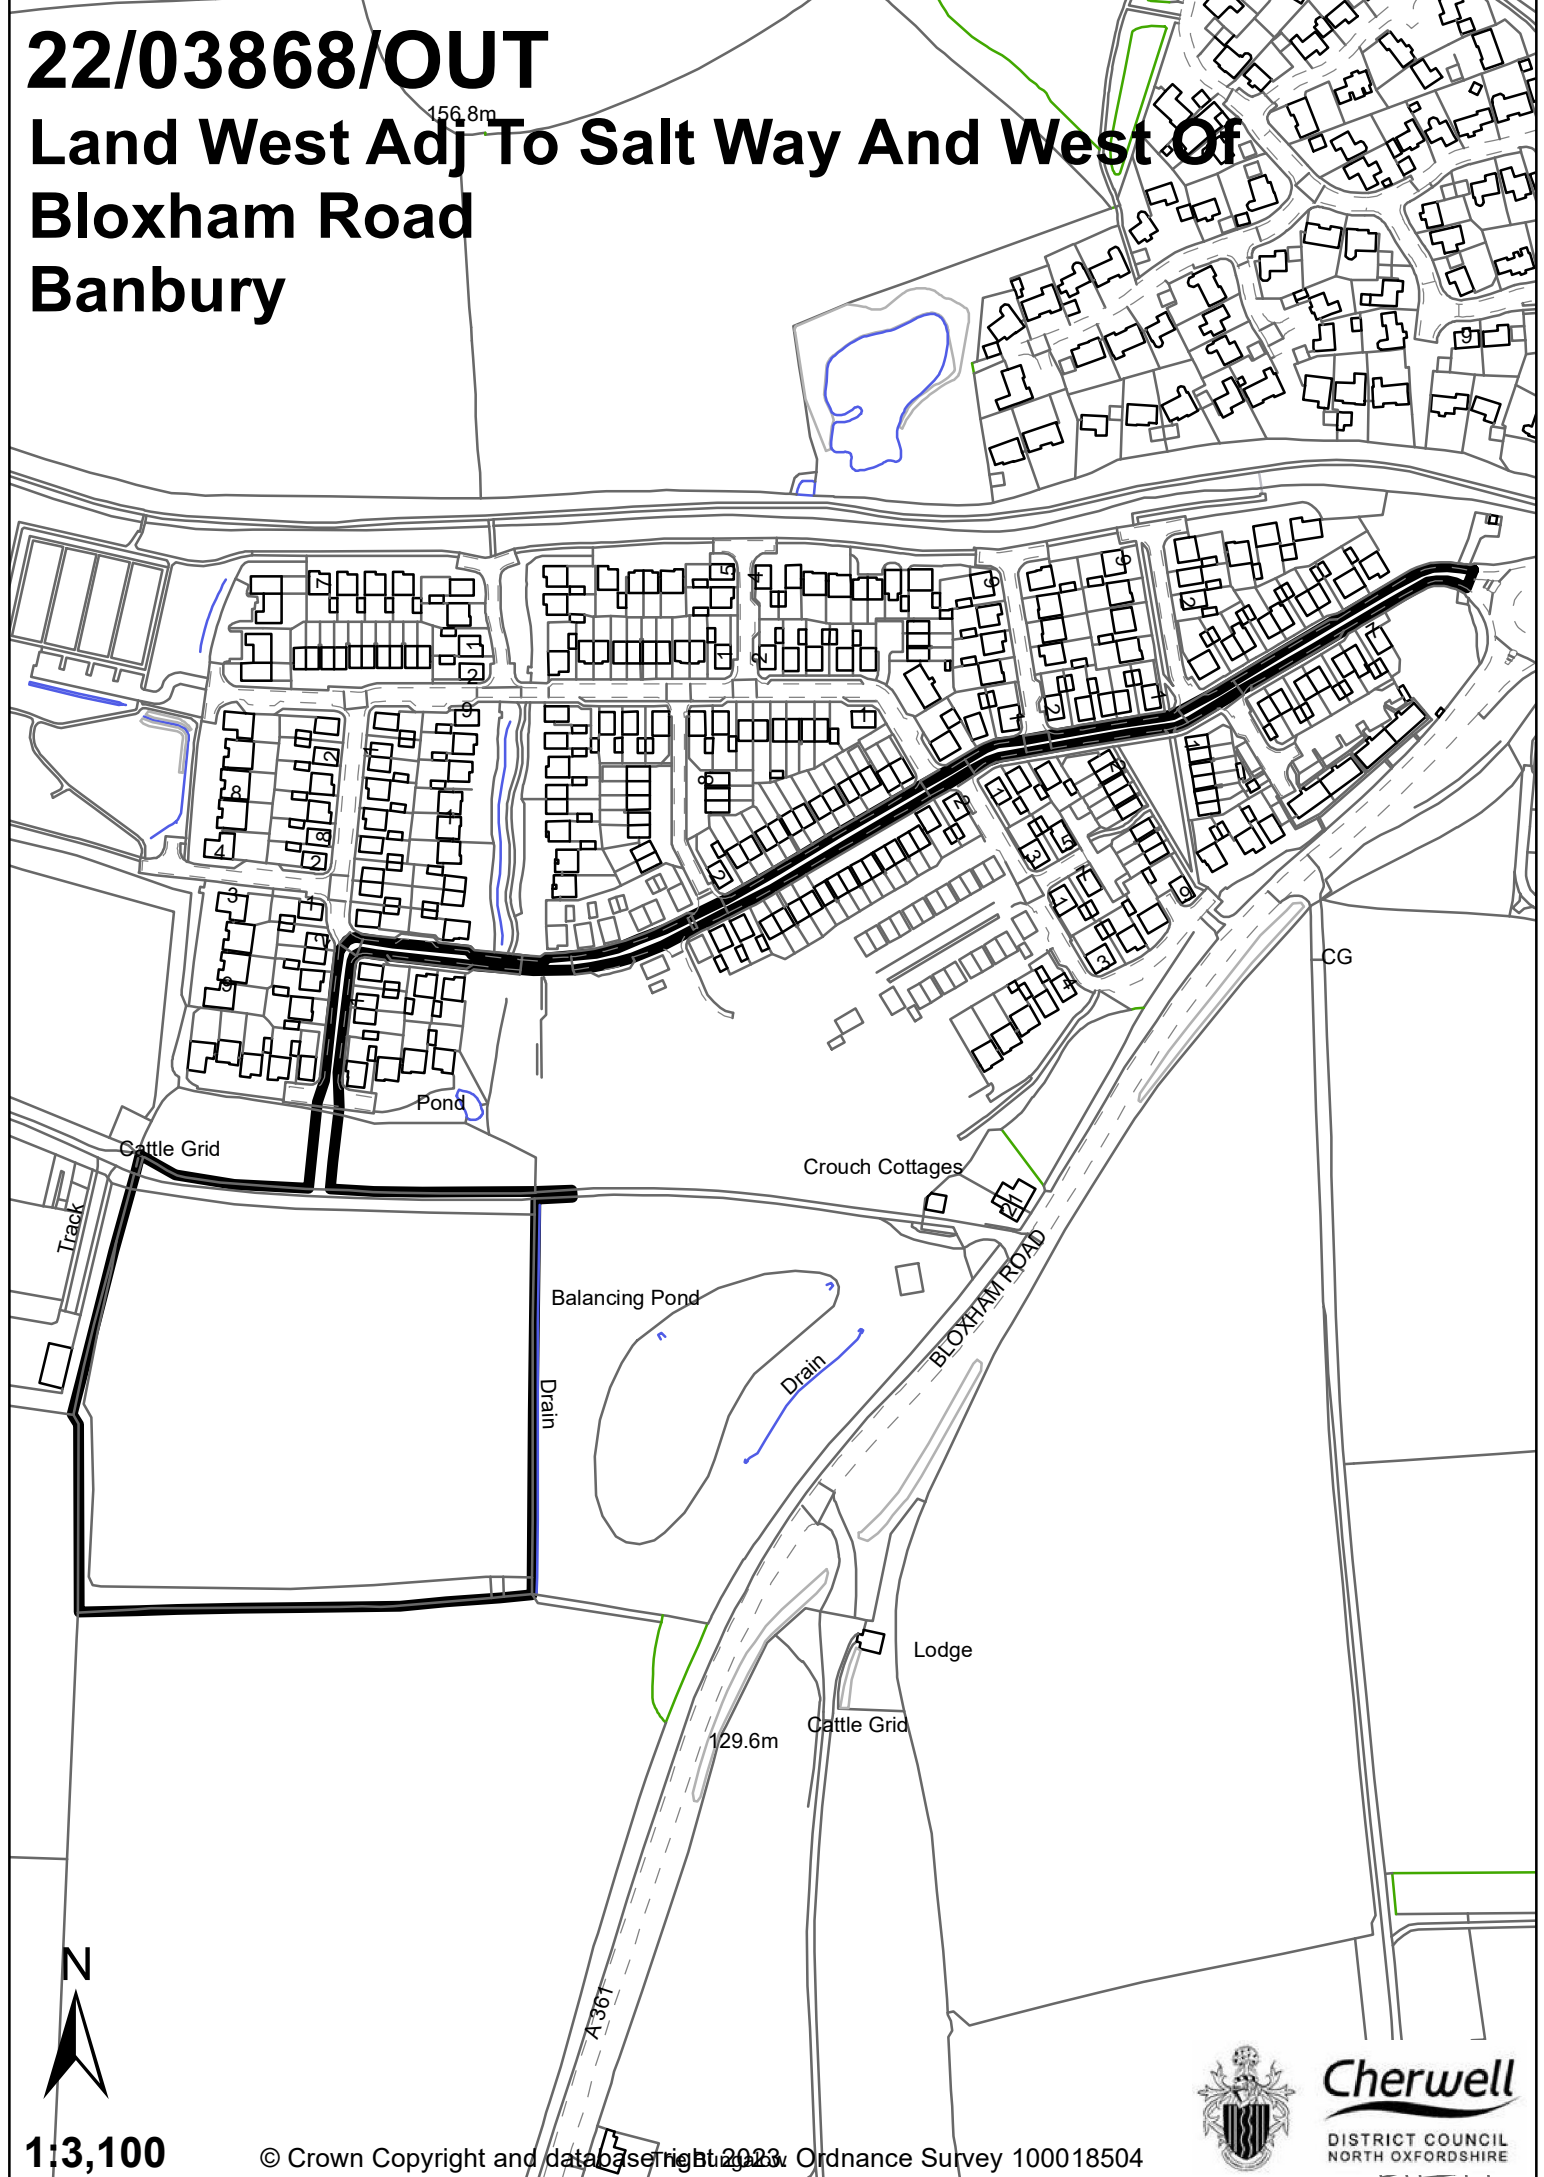

# 22/03868/OUT

## Land West Adj To Salt Way And West Of Bloxham Road Banbury

1:3,100

© Crown Copyright and database right 2023. Ordnance Survey 100018504