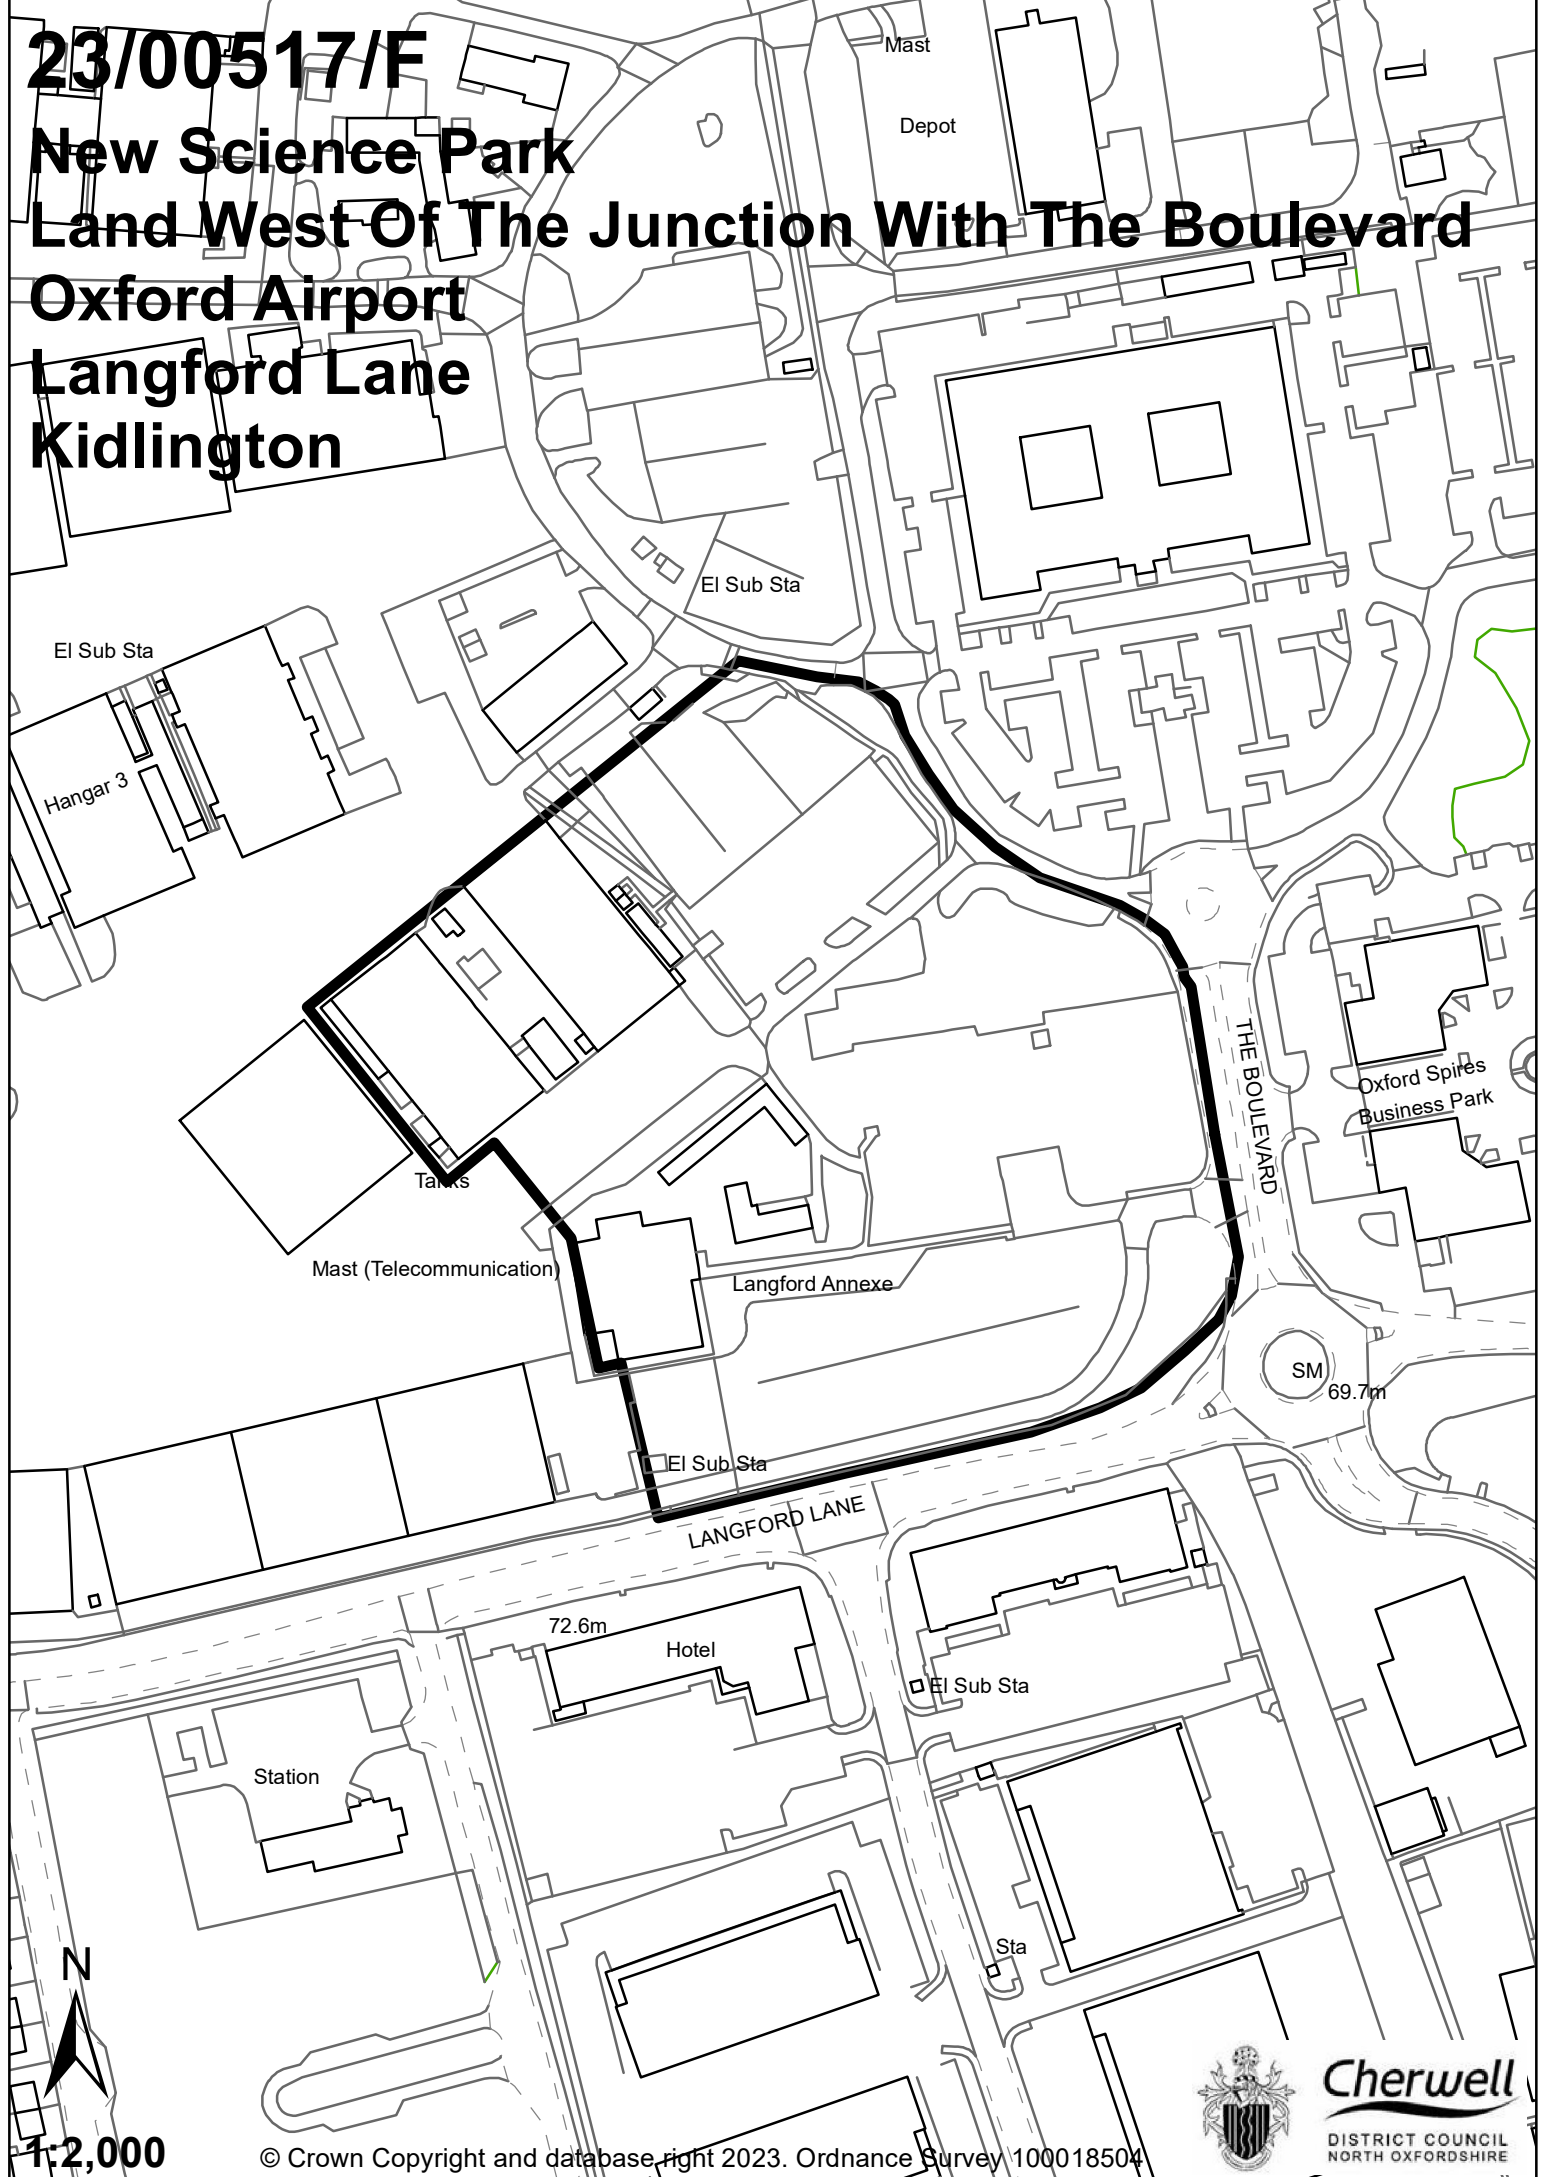

23/00517/F

**New Science Park
Land West Of The Junction With The Boulevard
Oxford Airport
Langford Lane
Kidlington**

1:2,000

© Crown Copyright and database right 2023. Ordnance Survey 100018504

Cherwell
DISTRICT COUNCIL
NORTH OXFORDSHIRE