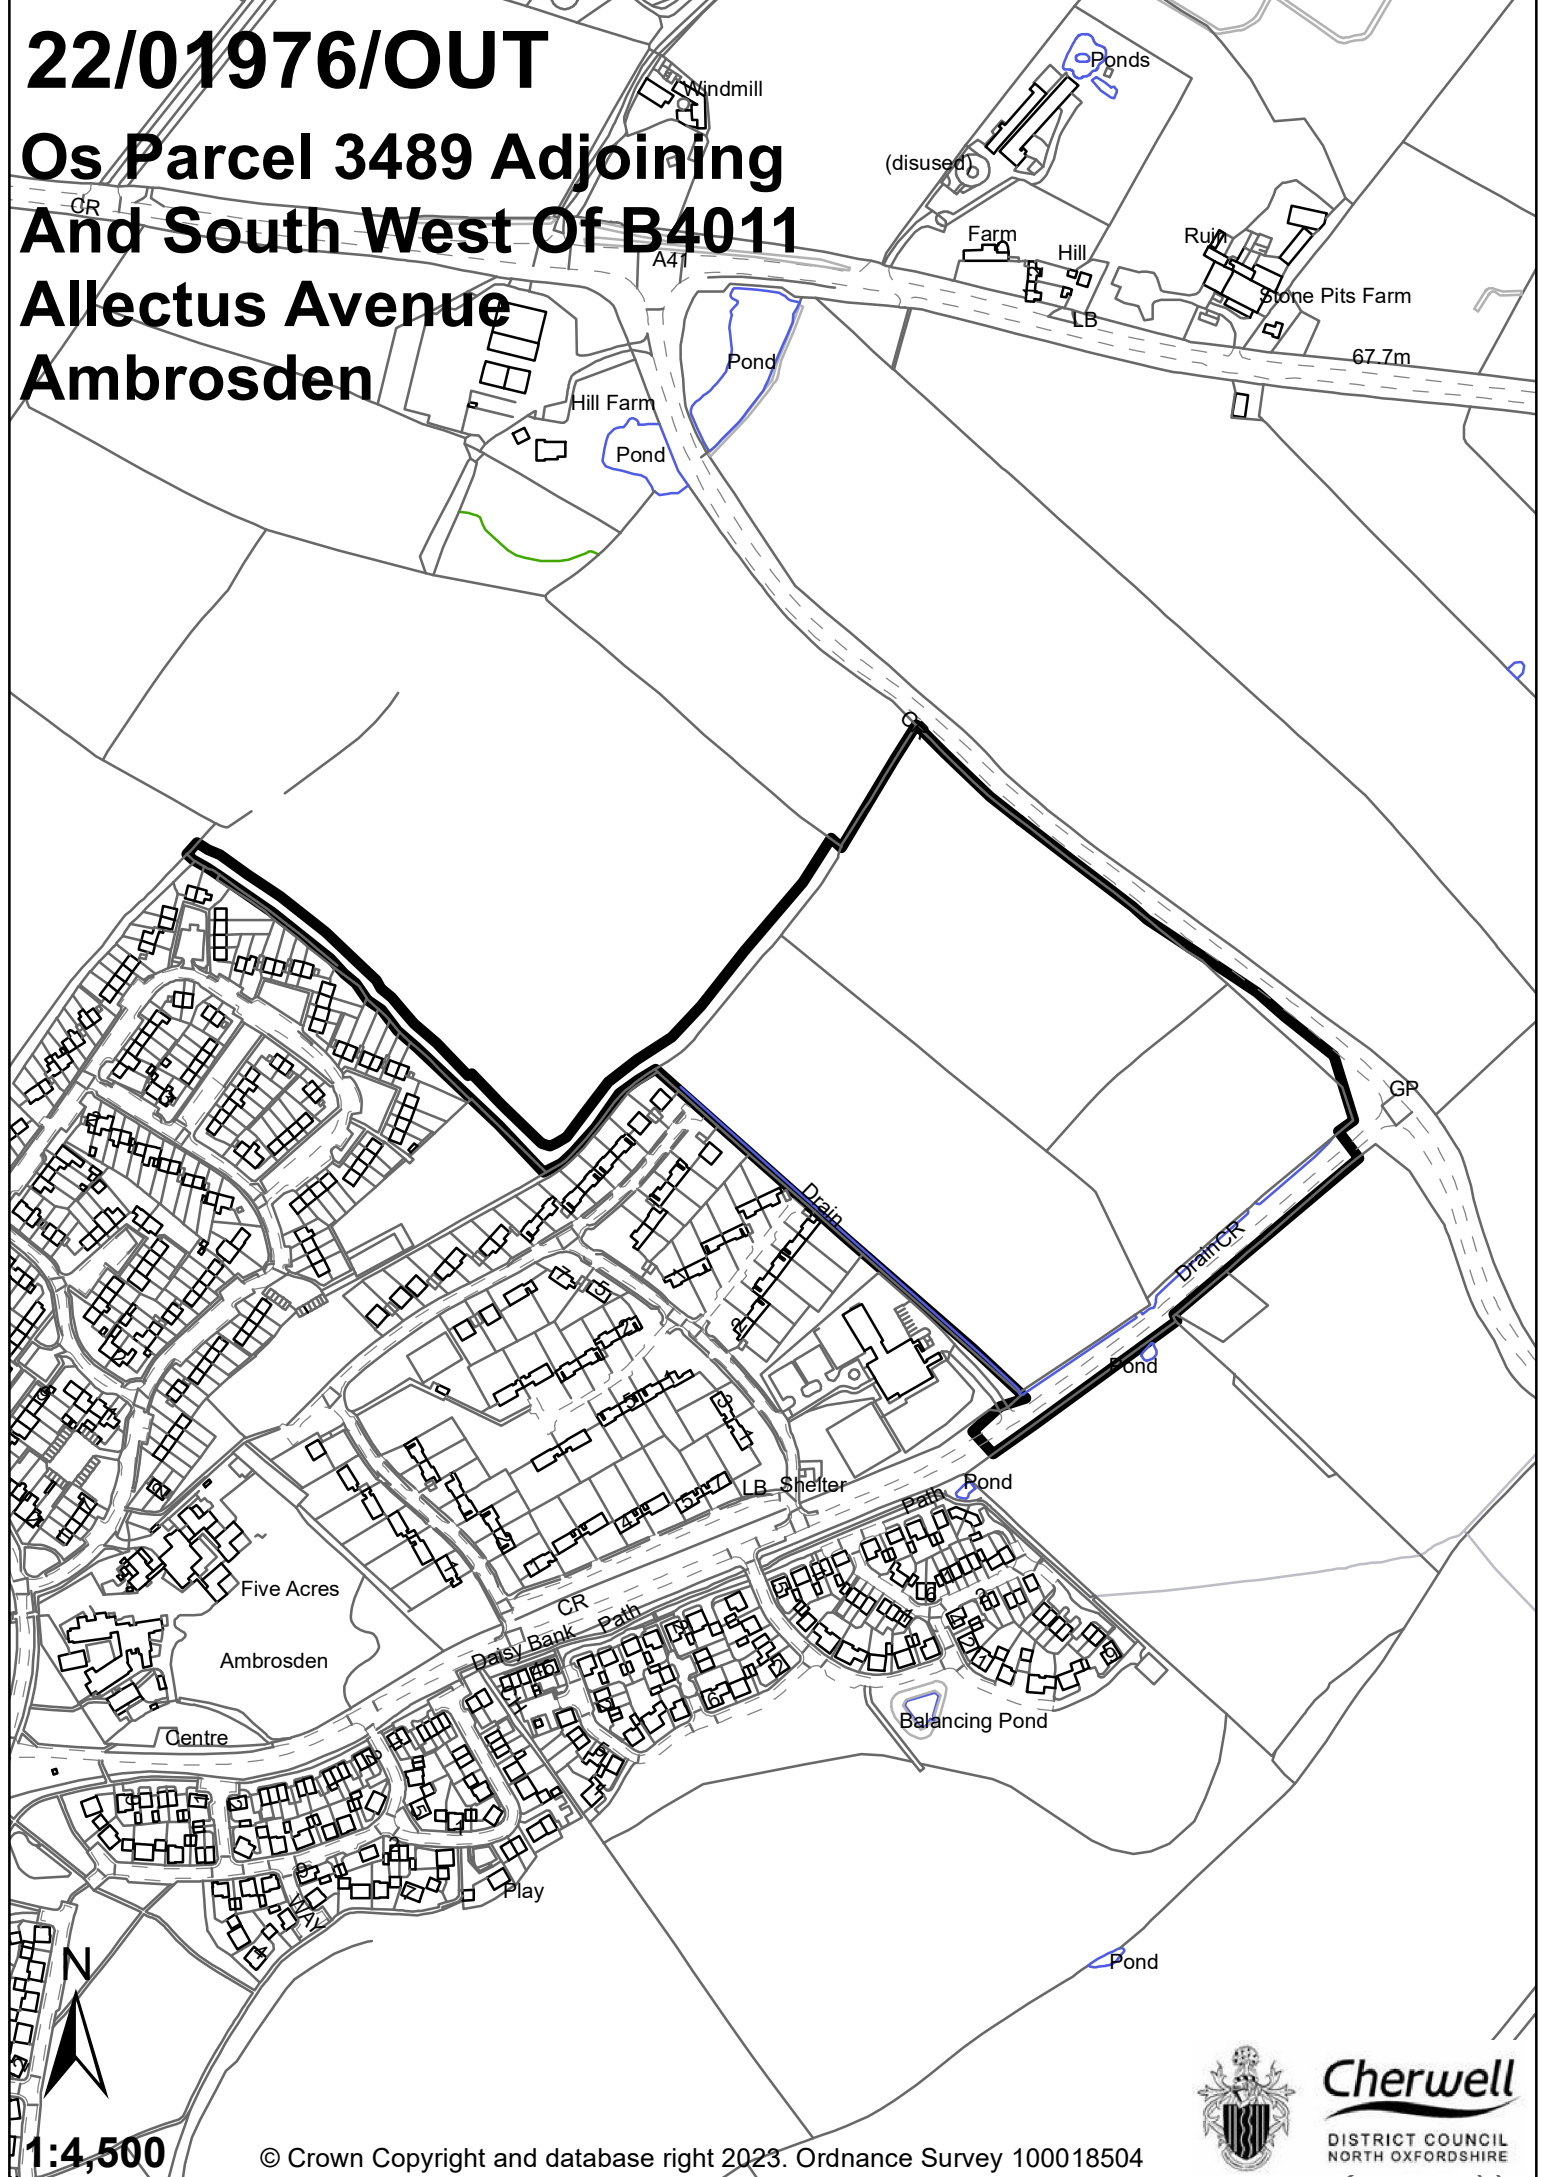

# 22/01976/OUT

## Os Parcel 3489 Adjoining And South West Of B4011 Allectus Avenue Ambrosden

1:4,500

© Crown Copyright and database right 2023. Ordnance Survey 100018504