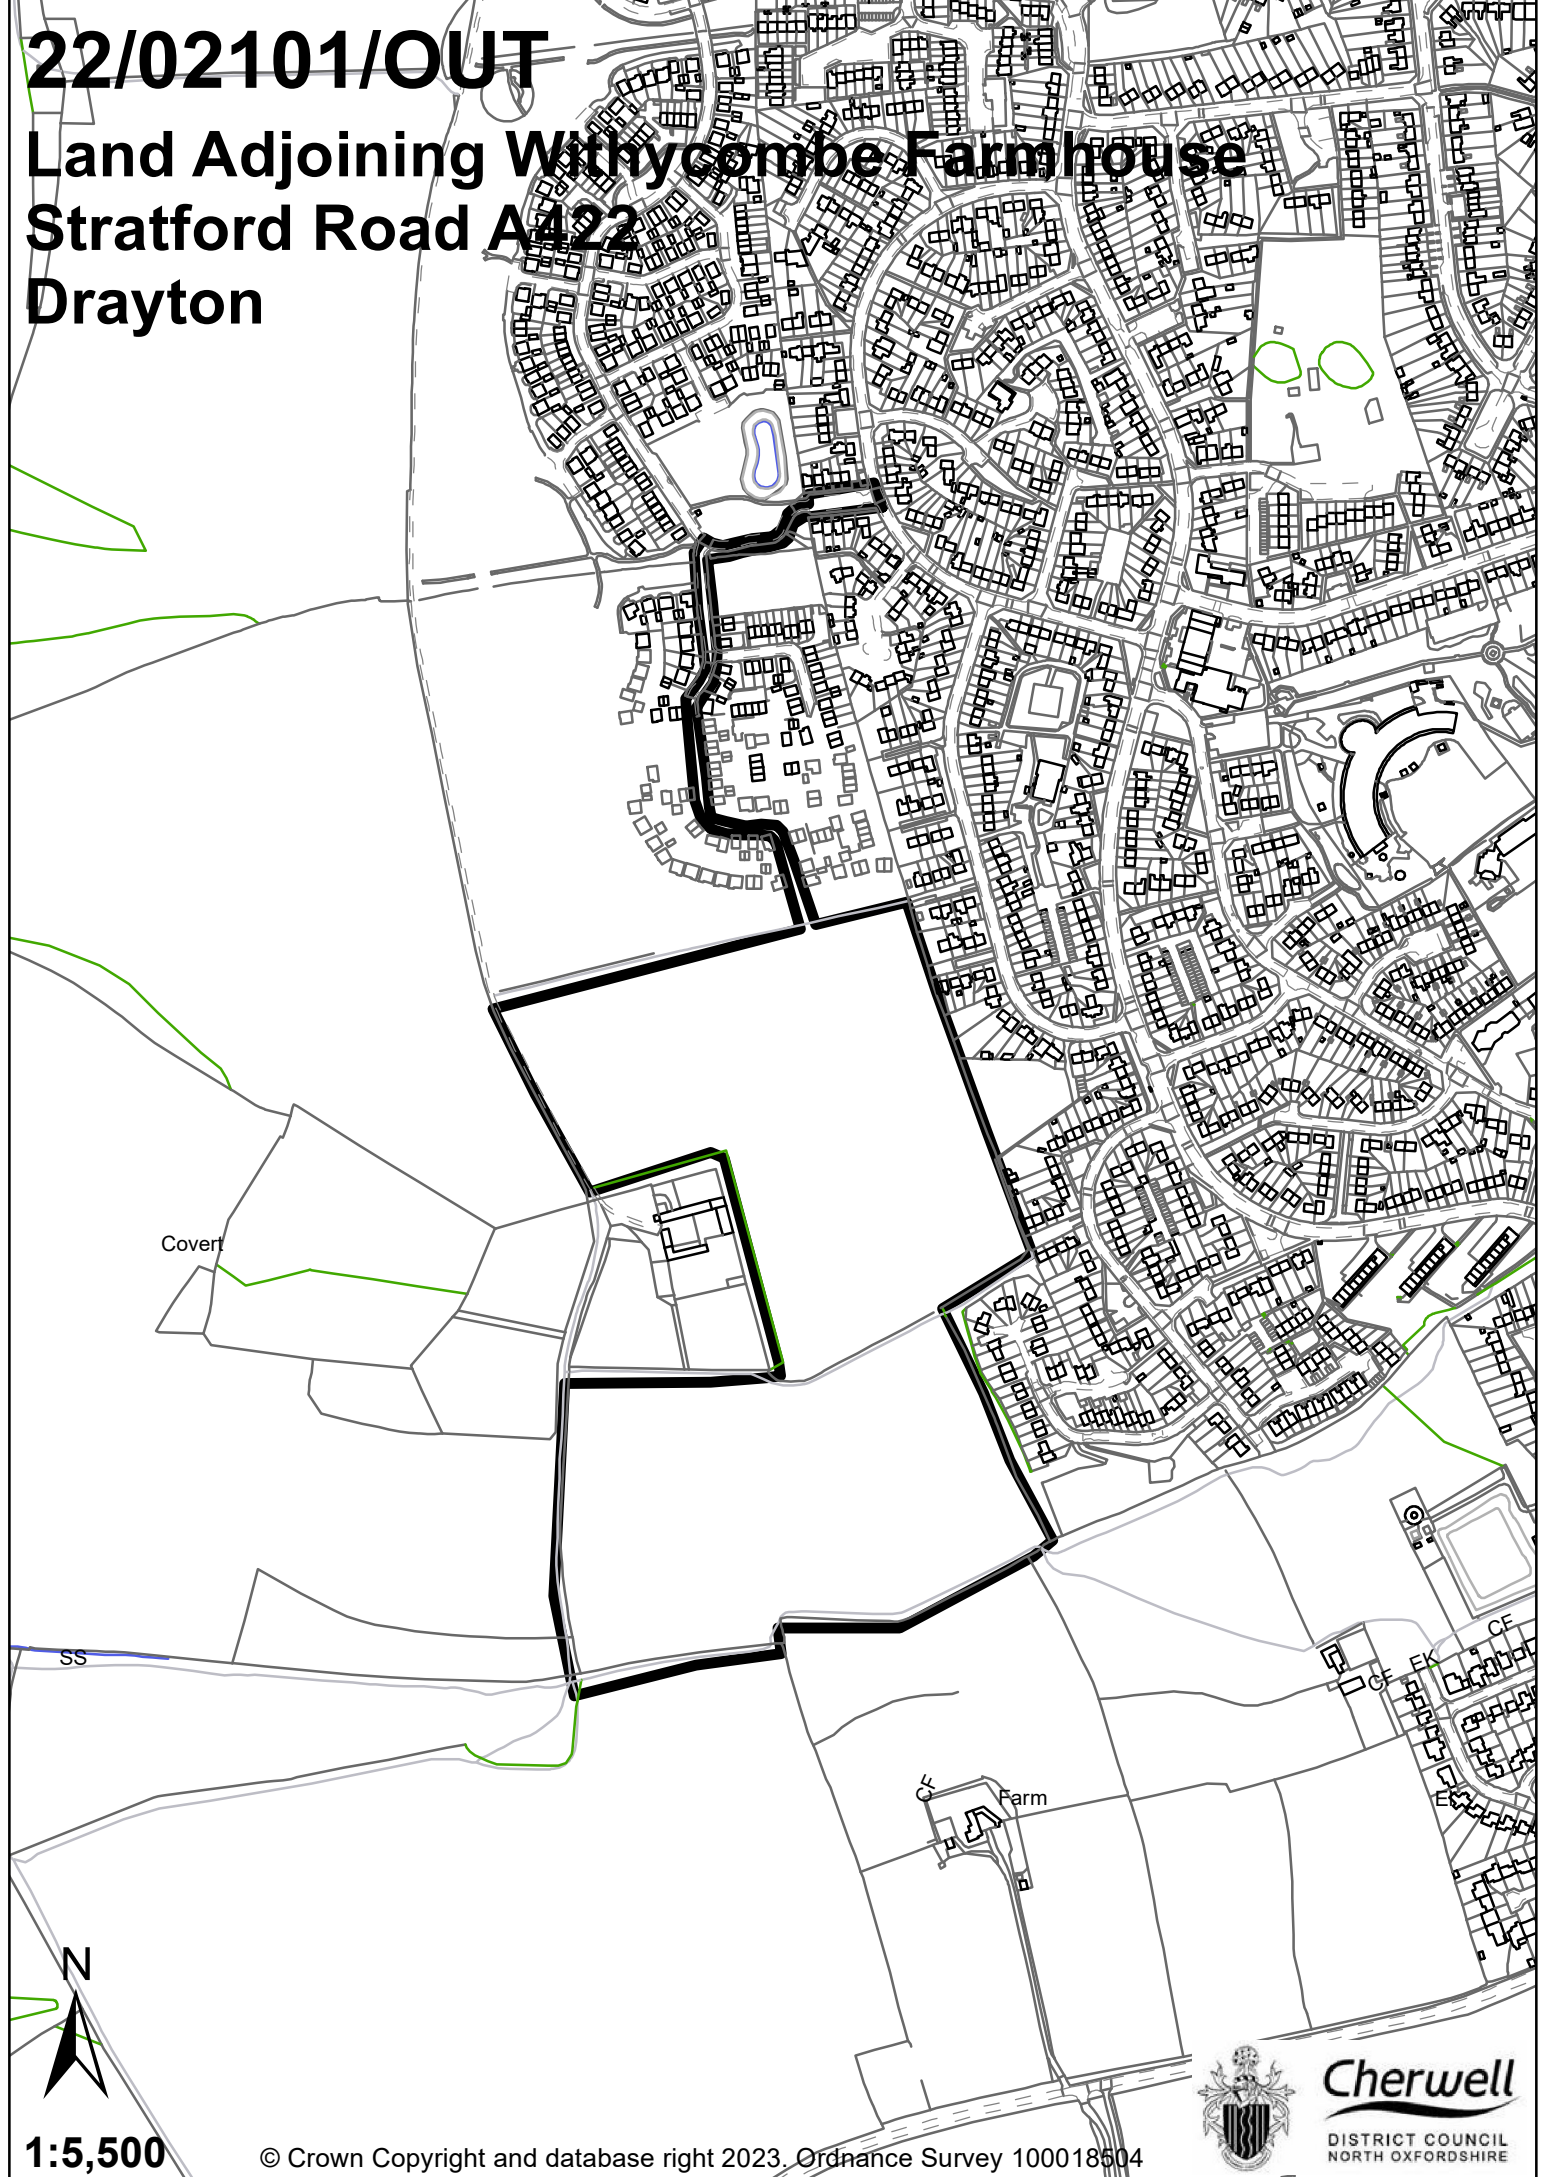

22/02101/OUT

**Land Adjoining Withycombe Farmhouse
Stratford Road A422
Drayton**

Covert

SS

Farm

N

1:5,500

© Crown Copyright and database right 2023. Ordnance Survey 100018504