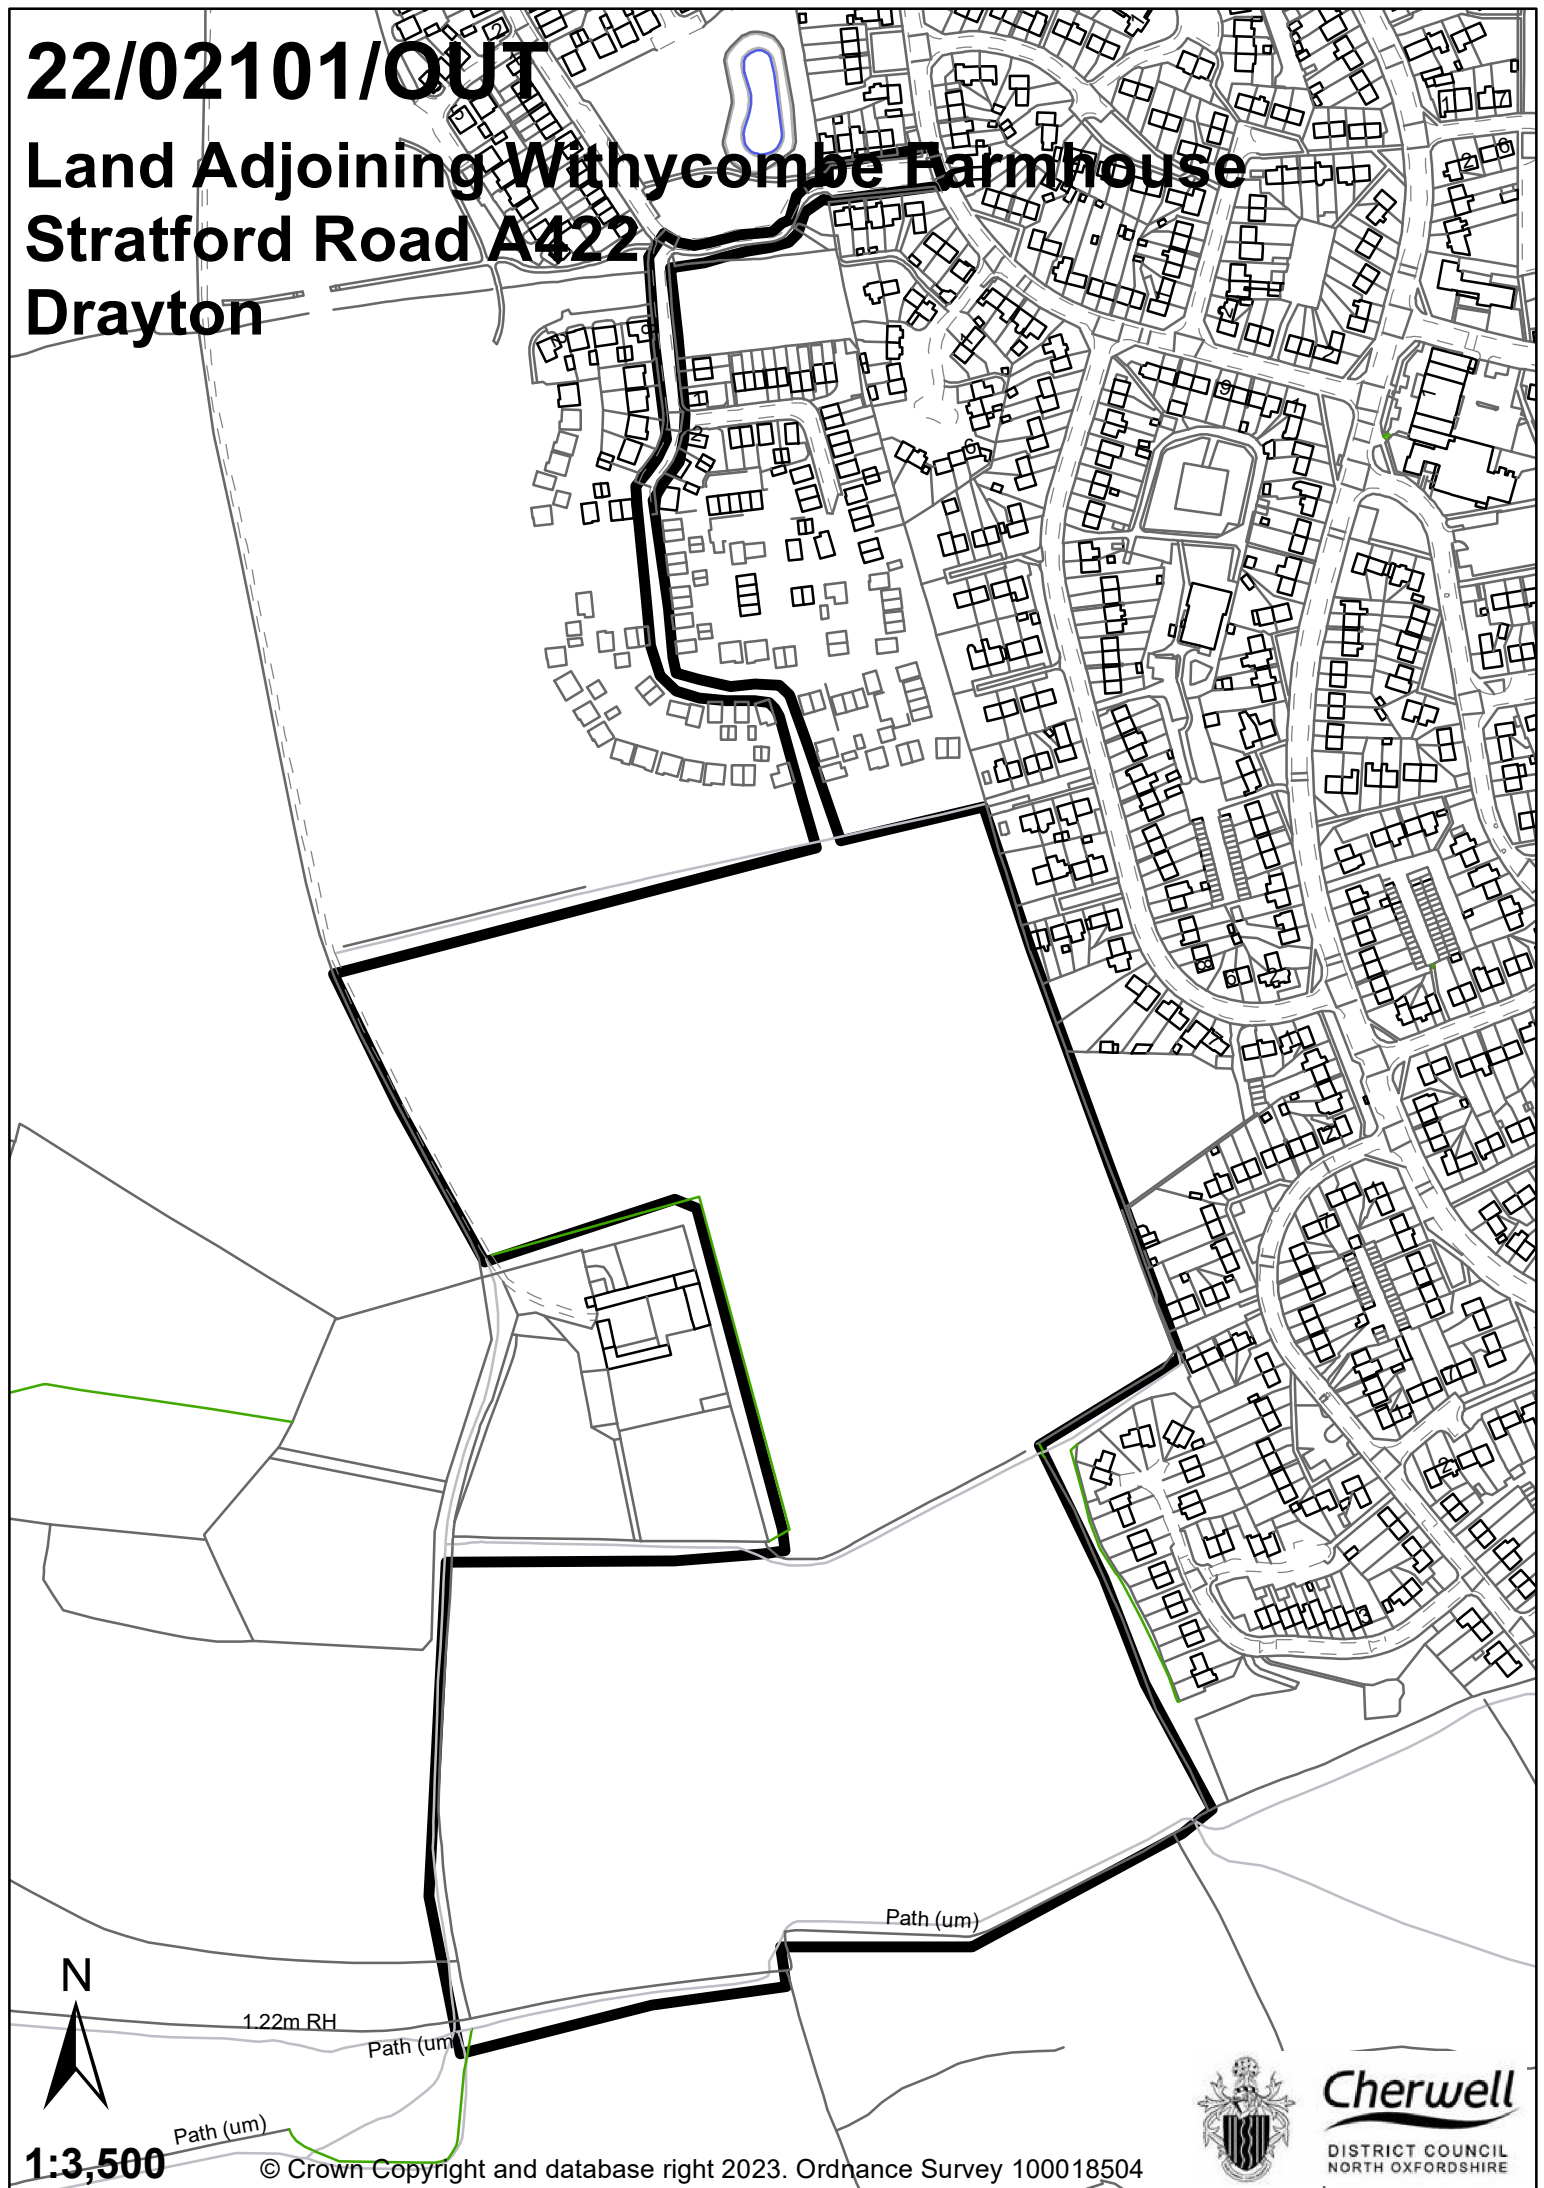

**22/02101/OUT**

**Land Adjoining Withycombe Barnhouse  
Stratford Road A422  
Drayton**

**1:3,500**

1.22m RH

Path (um)

Path (um)

Path (um)

© Crown Copyright and database right 2023. Ordnance Survey 100018504