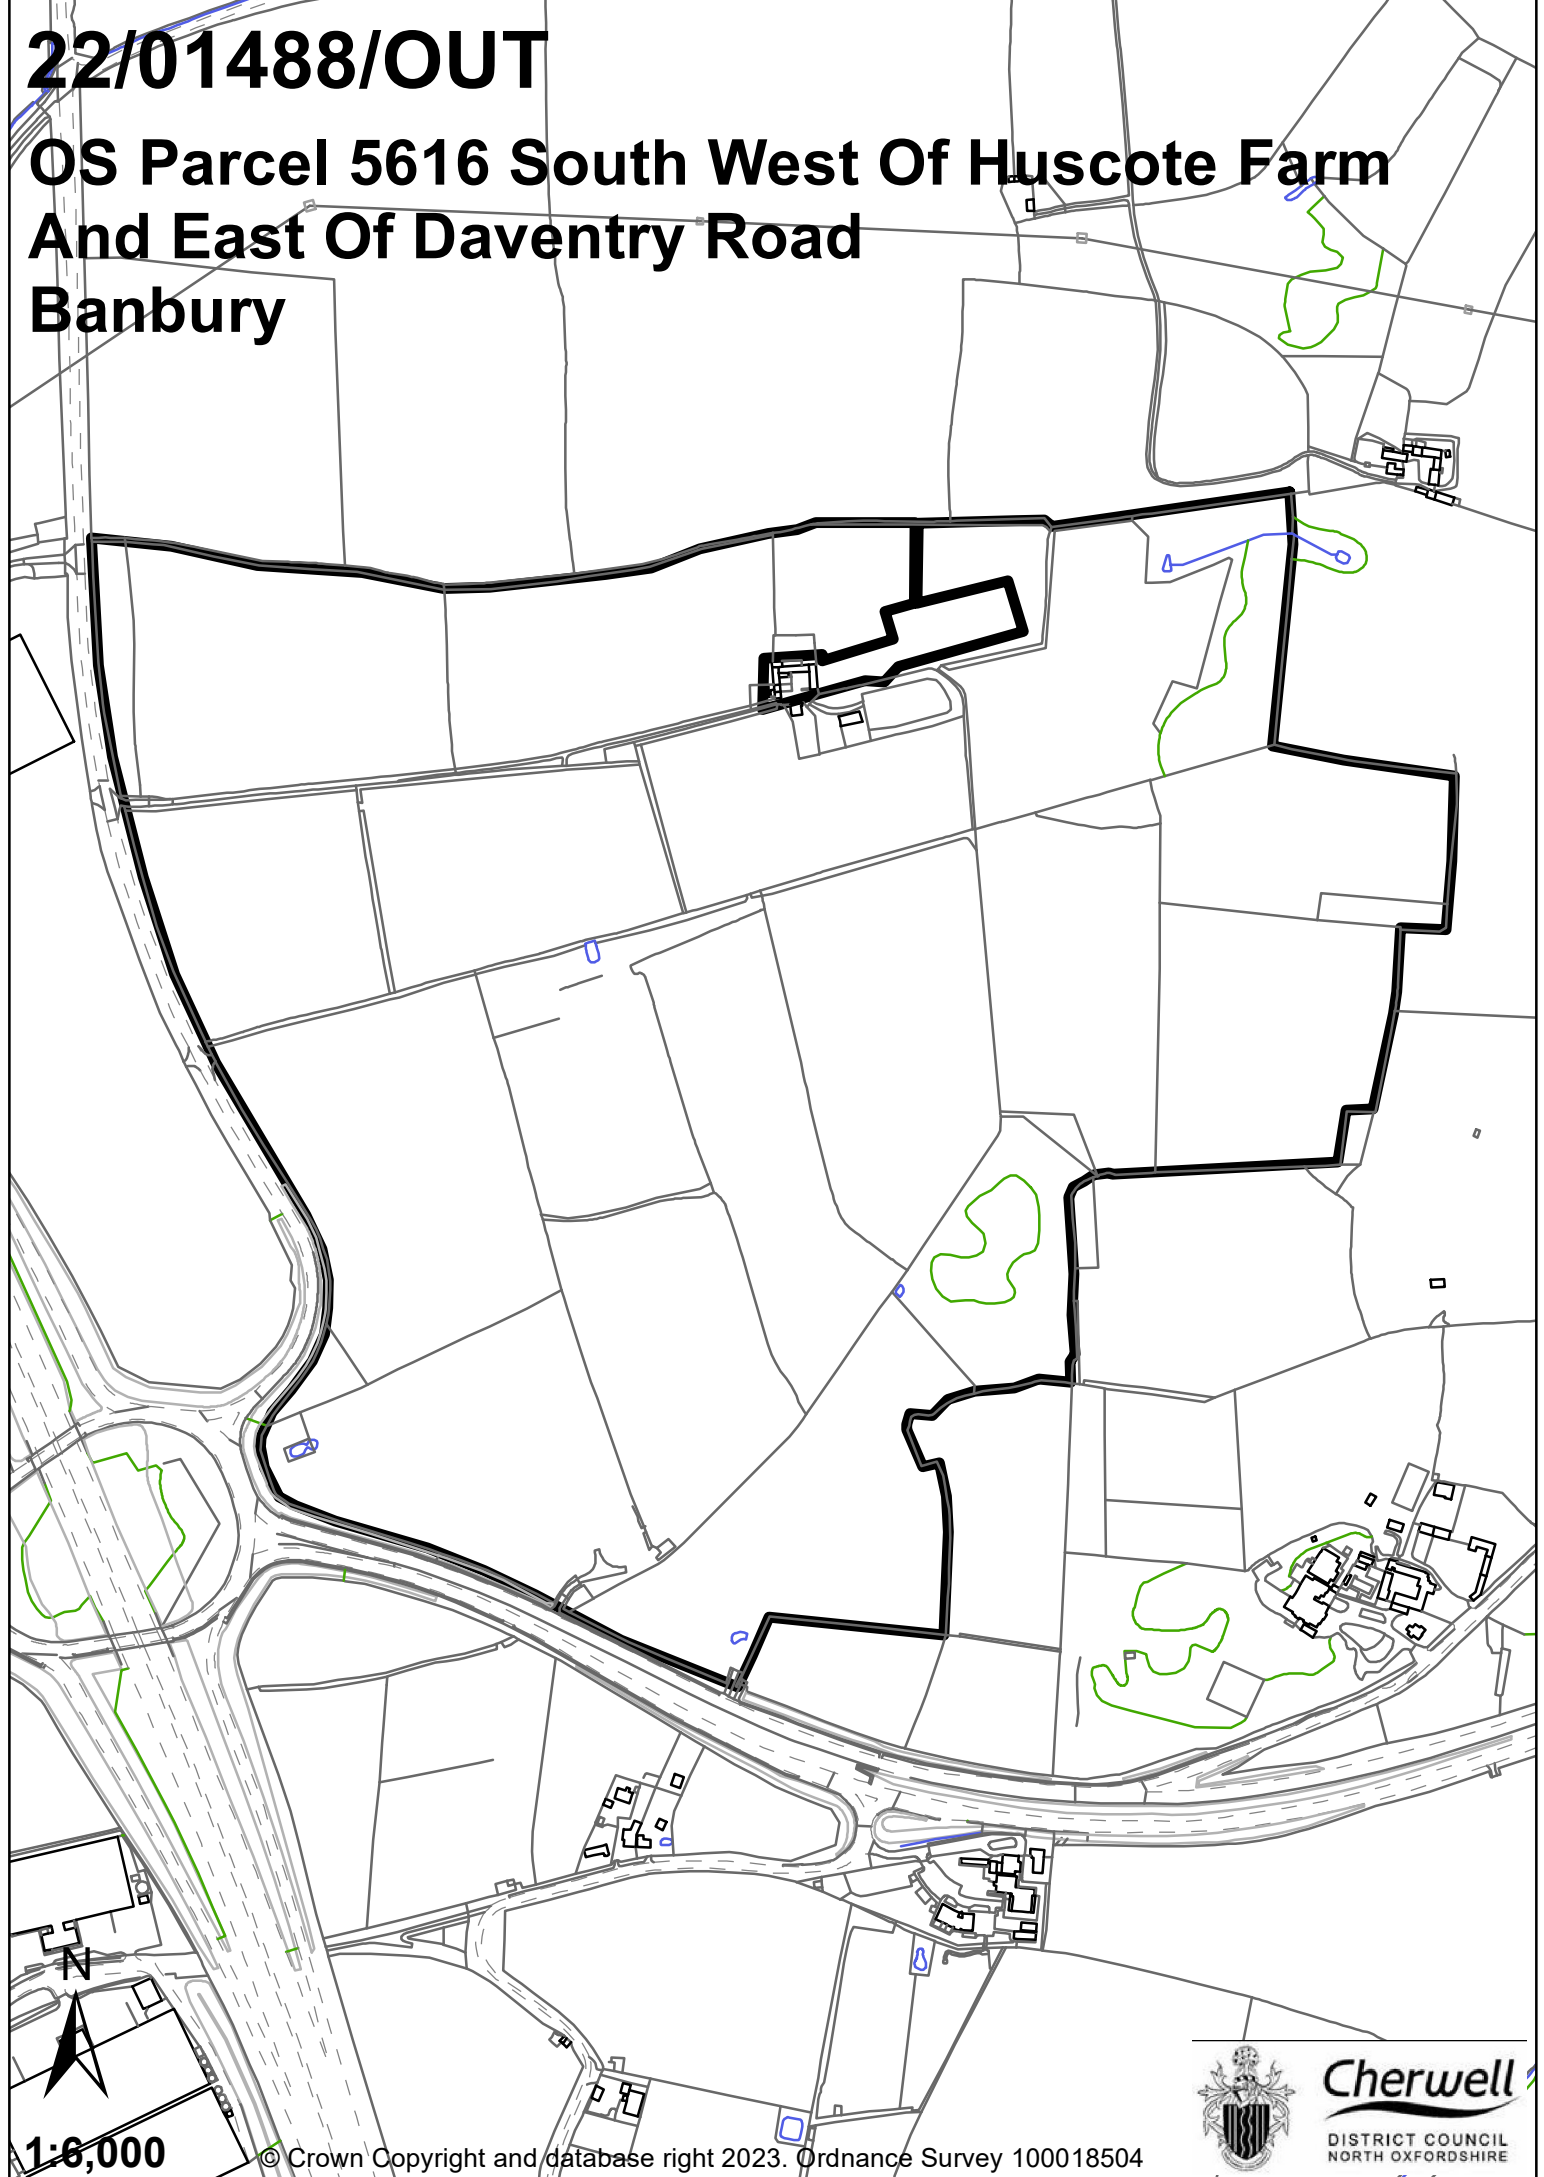

# 22/01488/OUT

## OS Parcel 5616 South West Of Huscote Farm And East Of Daventry Road Banbury

1:6,000

© Crown Copyright and database right 2023. Ordnance Survey 100018504