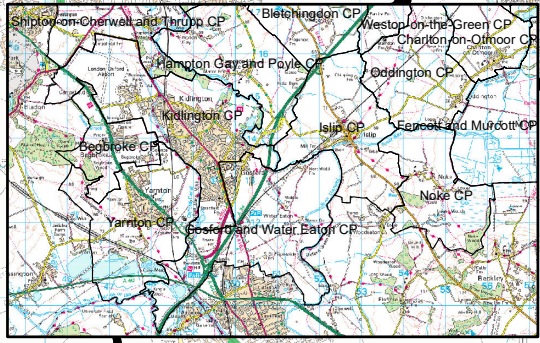

N

KIDLINGTON

Hampton Gay and Poyle CP

Islip CP

Kidlington CP

P

Yarnton CP

Gosford and Water Eaton CP

Outside of District

Legend:  
Cherwell Parishes

Map 1