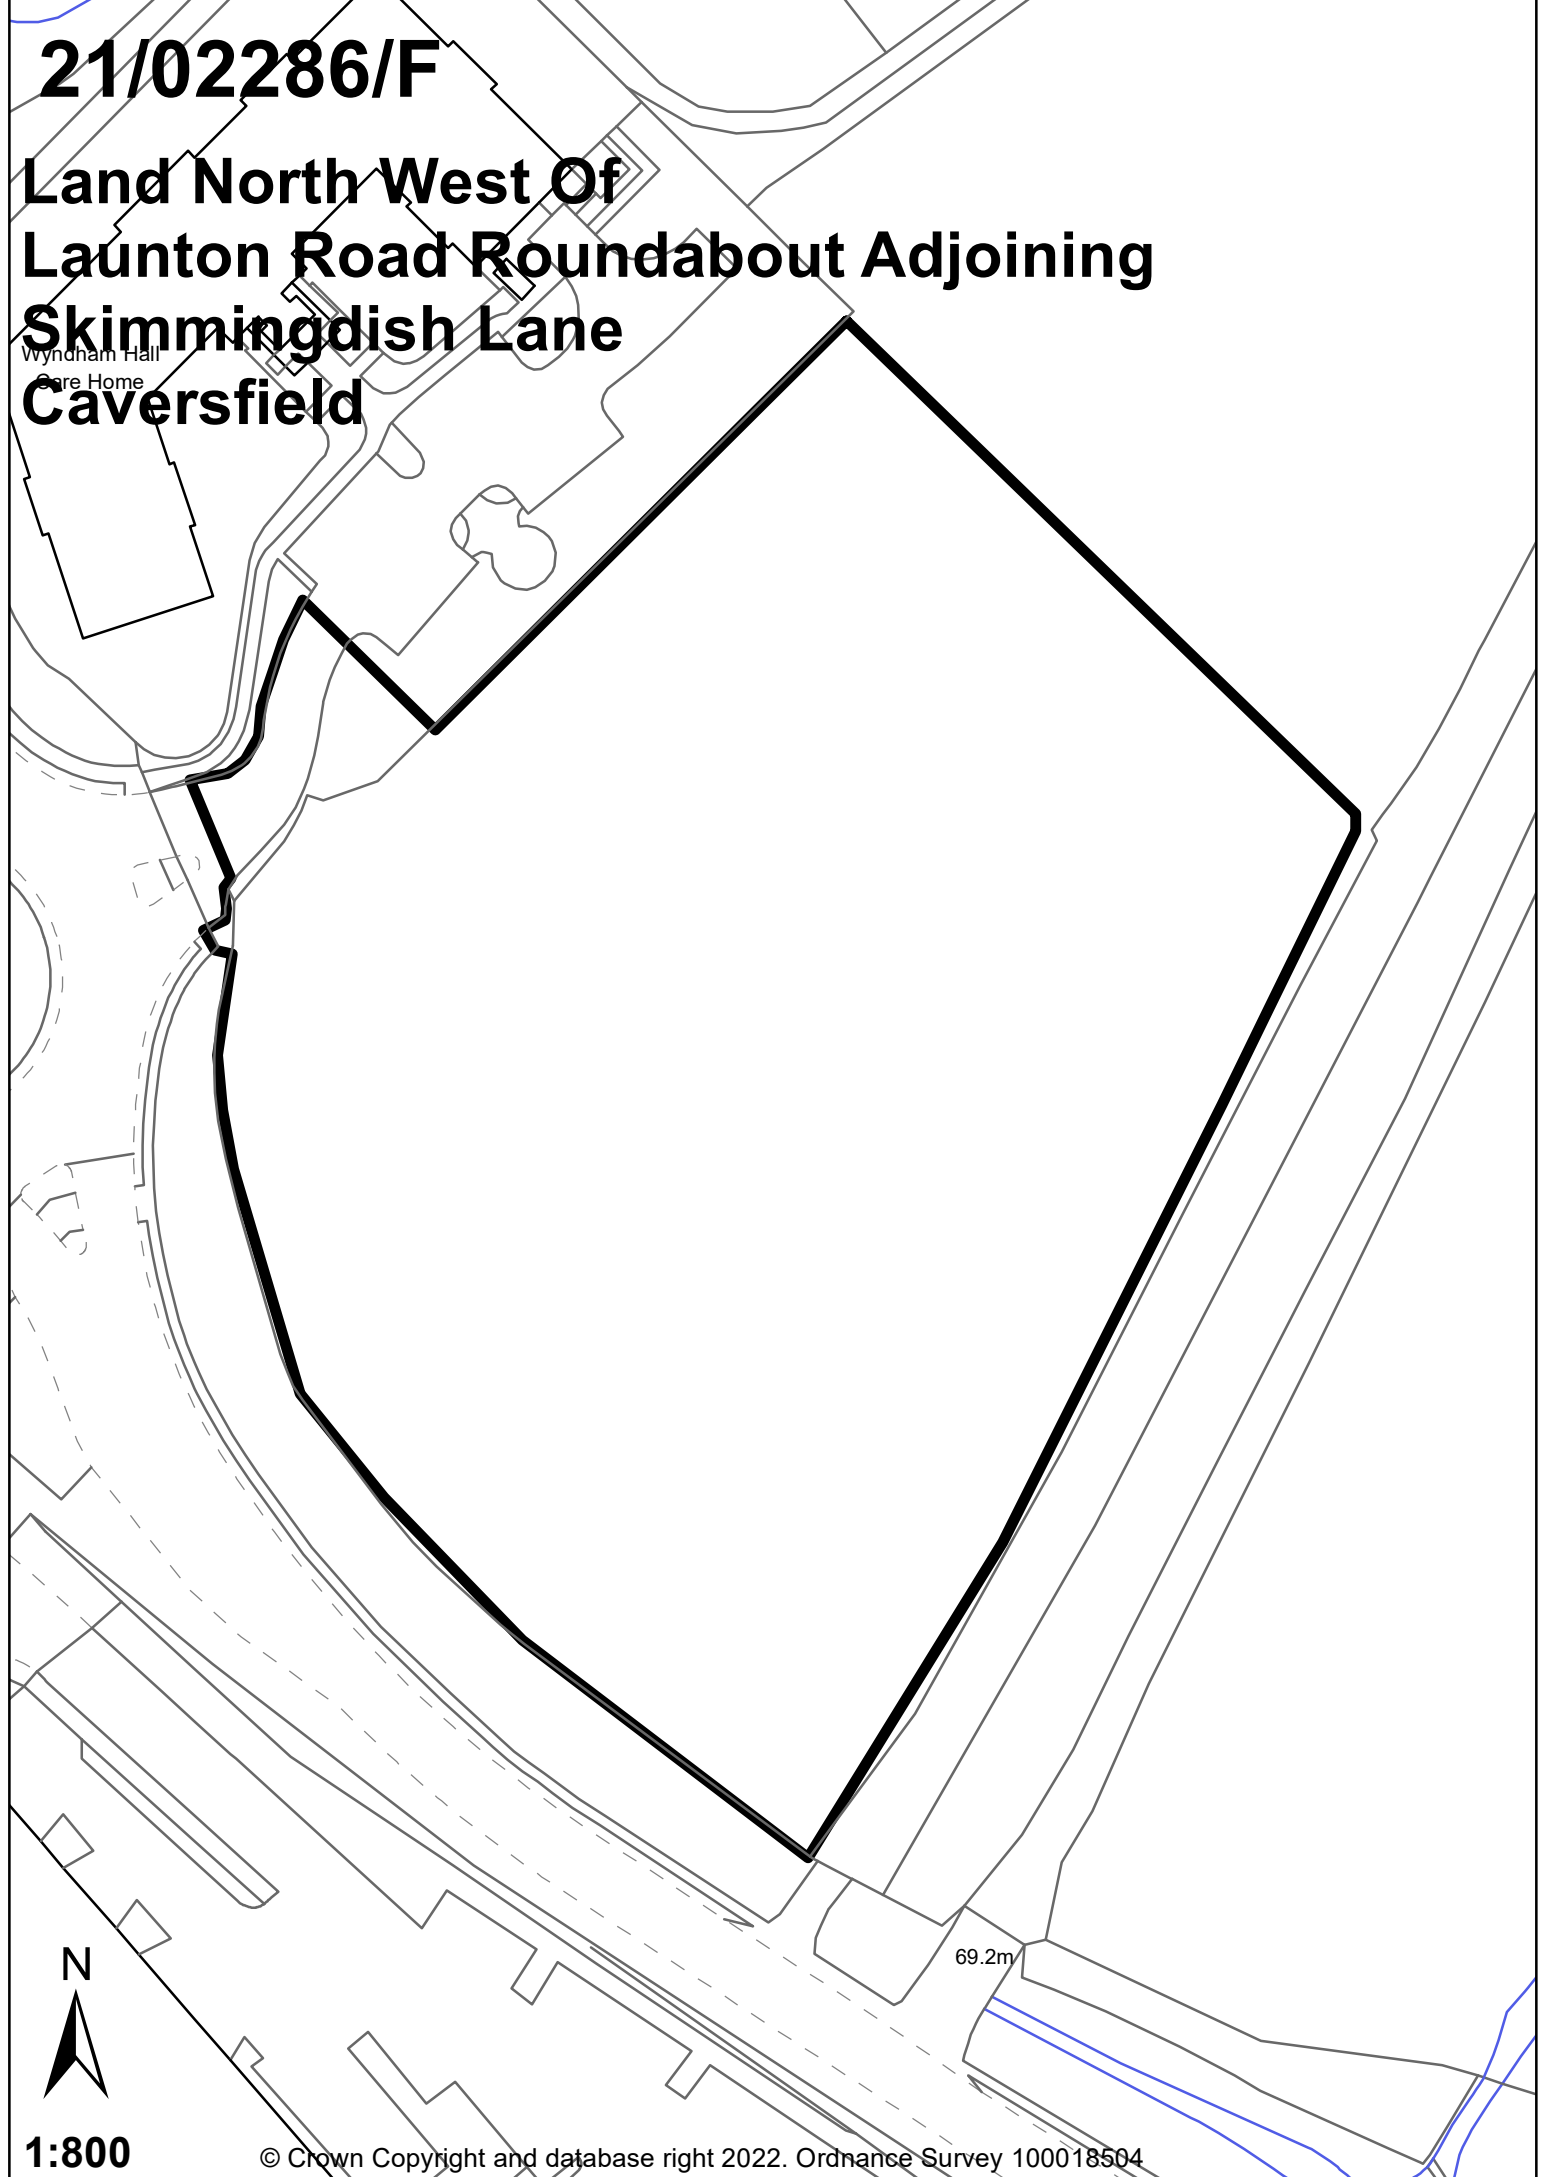

**21/02286/F**

**Land North West Of  
Launton Road Roundabout Adjoining  
Skimmingdish Lane  
Caversfield**

Wyndham Hall  
Care Home

69.2m

N

**1:800**