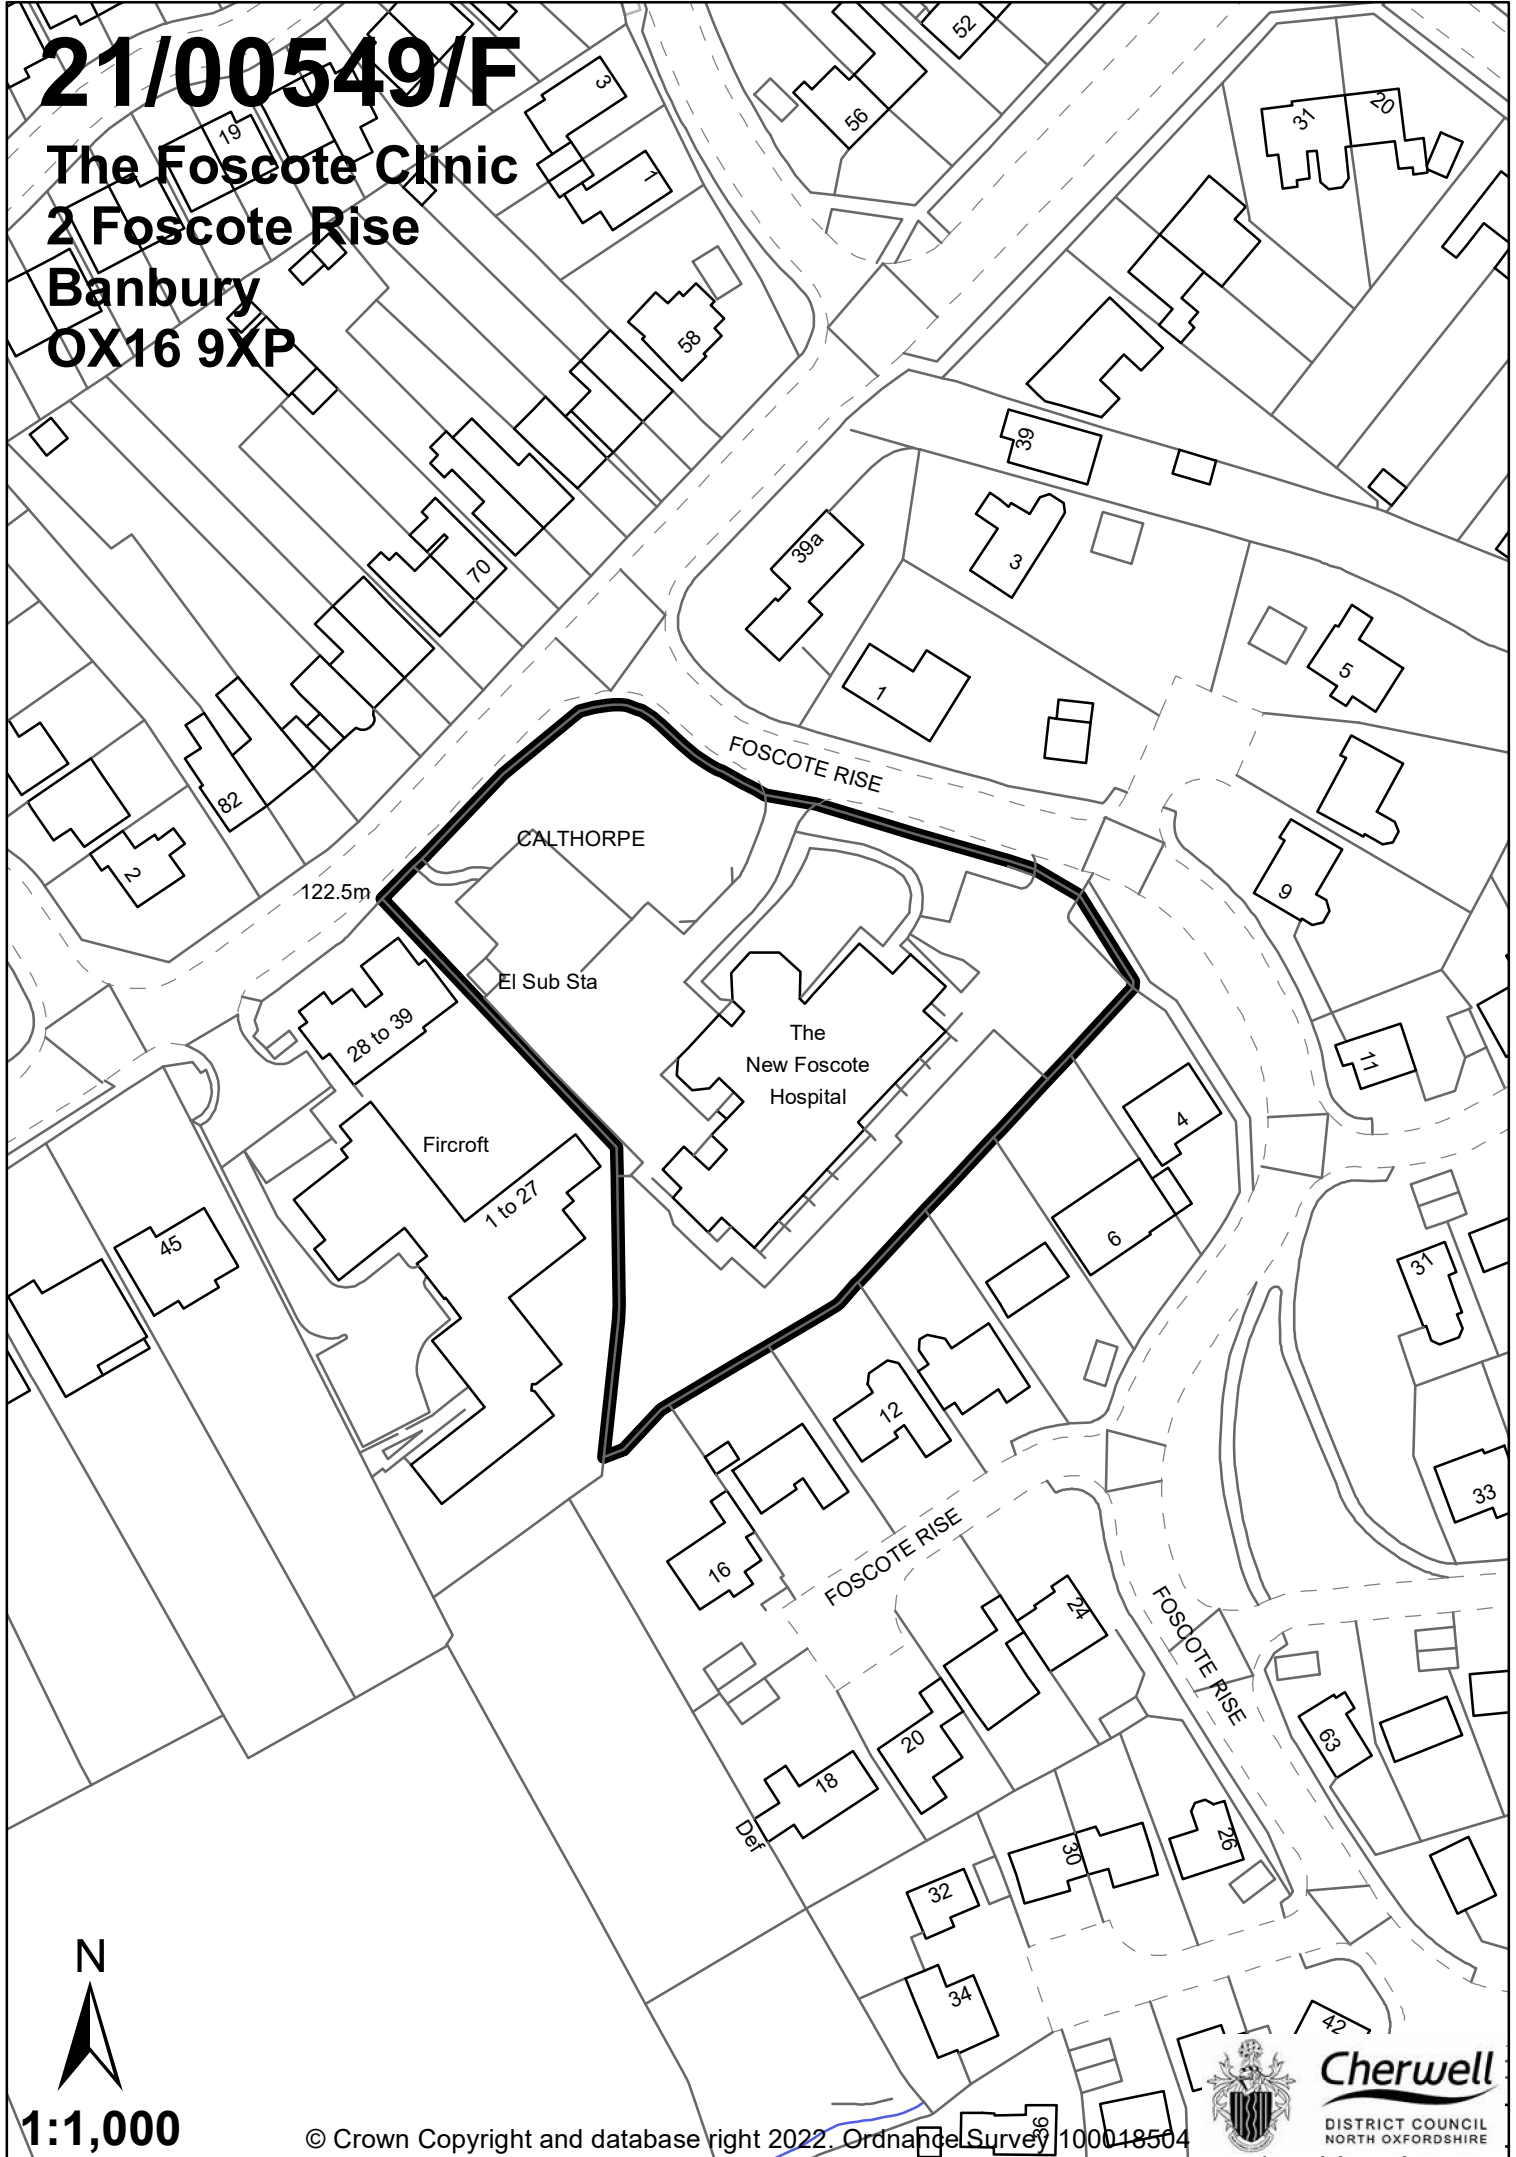

21/00549/F

The Foscothe Clinic
2 Foscothe Rise
Banbury
OX16 9XP

1:1,000

© Crown Copyright and database right 2022. Ordnance Survey 100049504

Cherwell
DISTRICT COUNCIL
NORTH OXFORDSHIRE