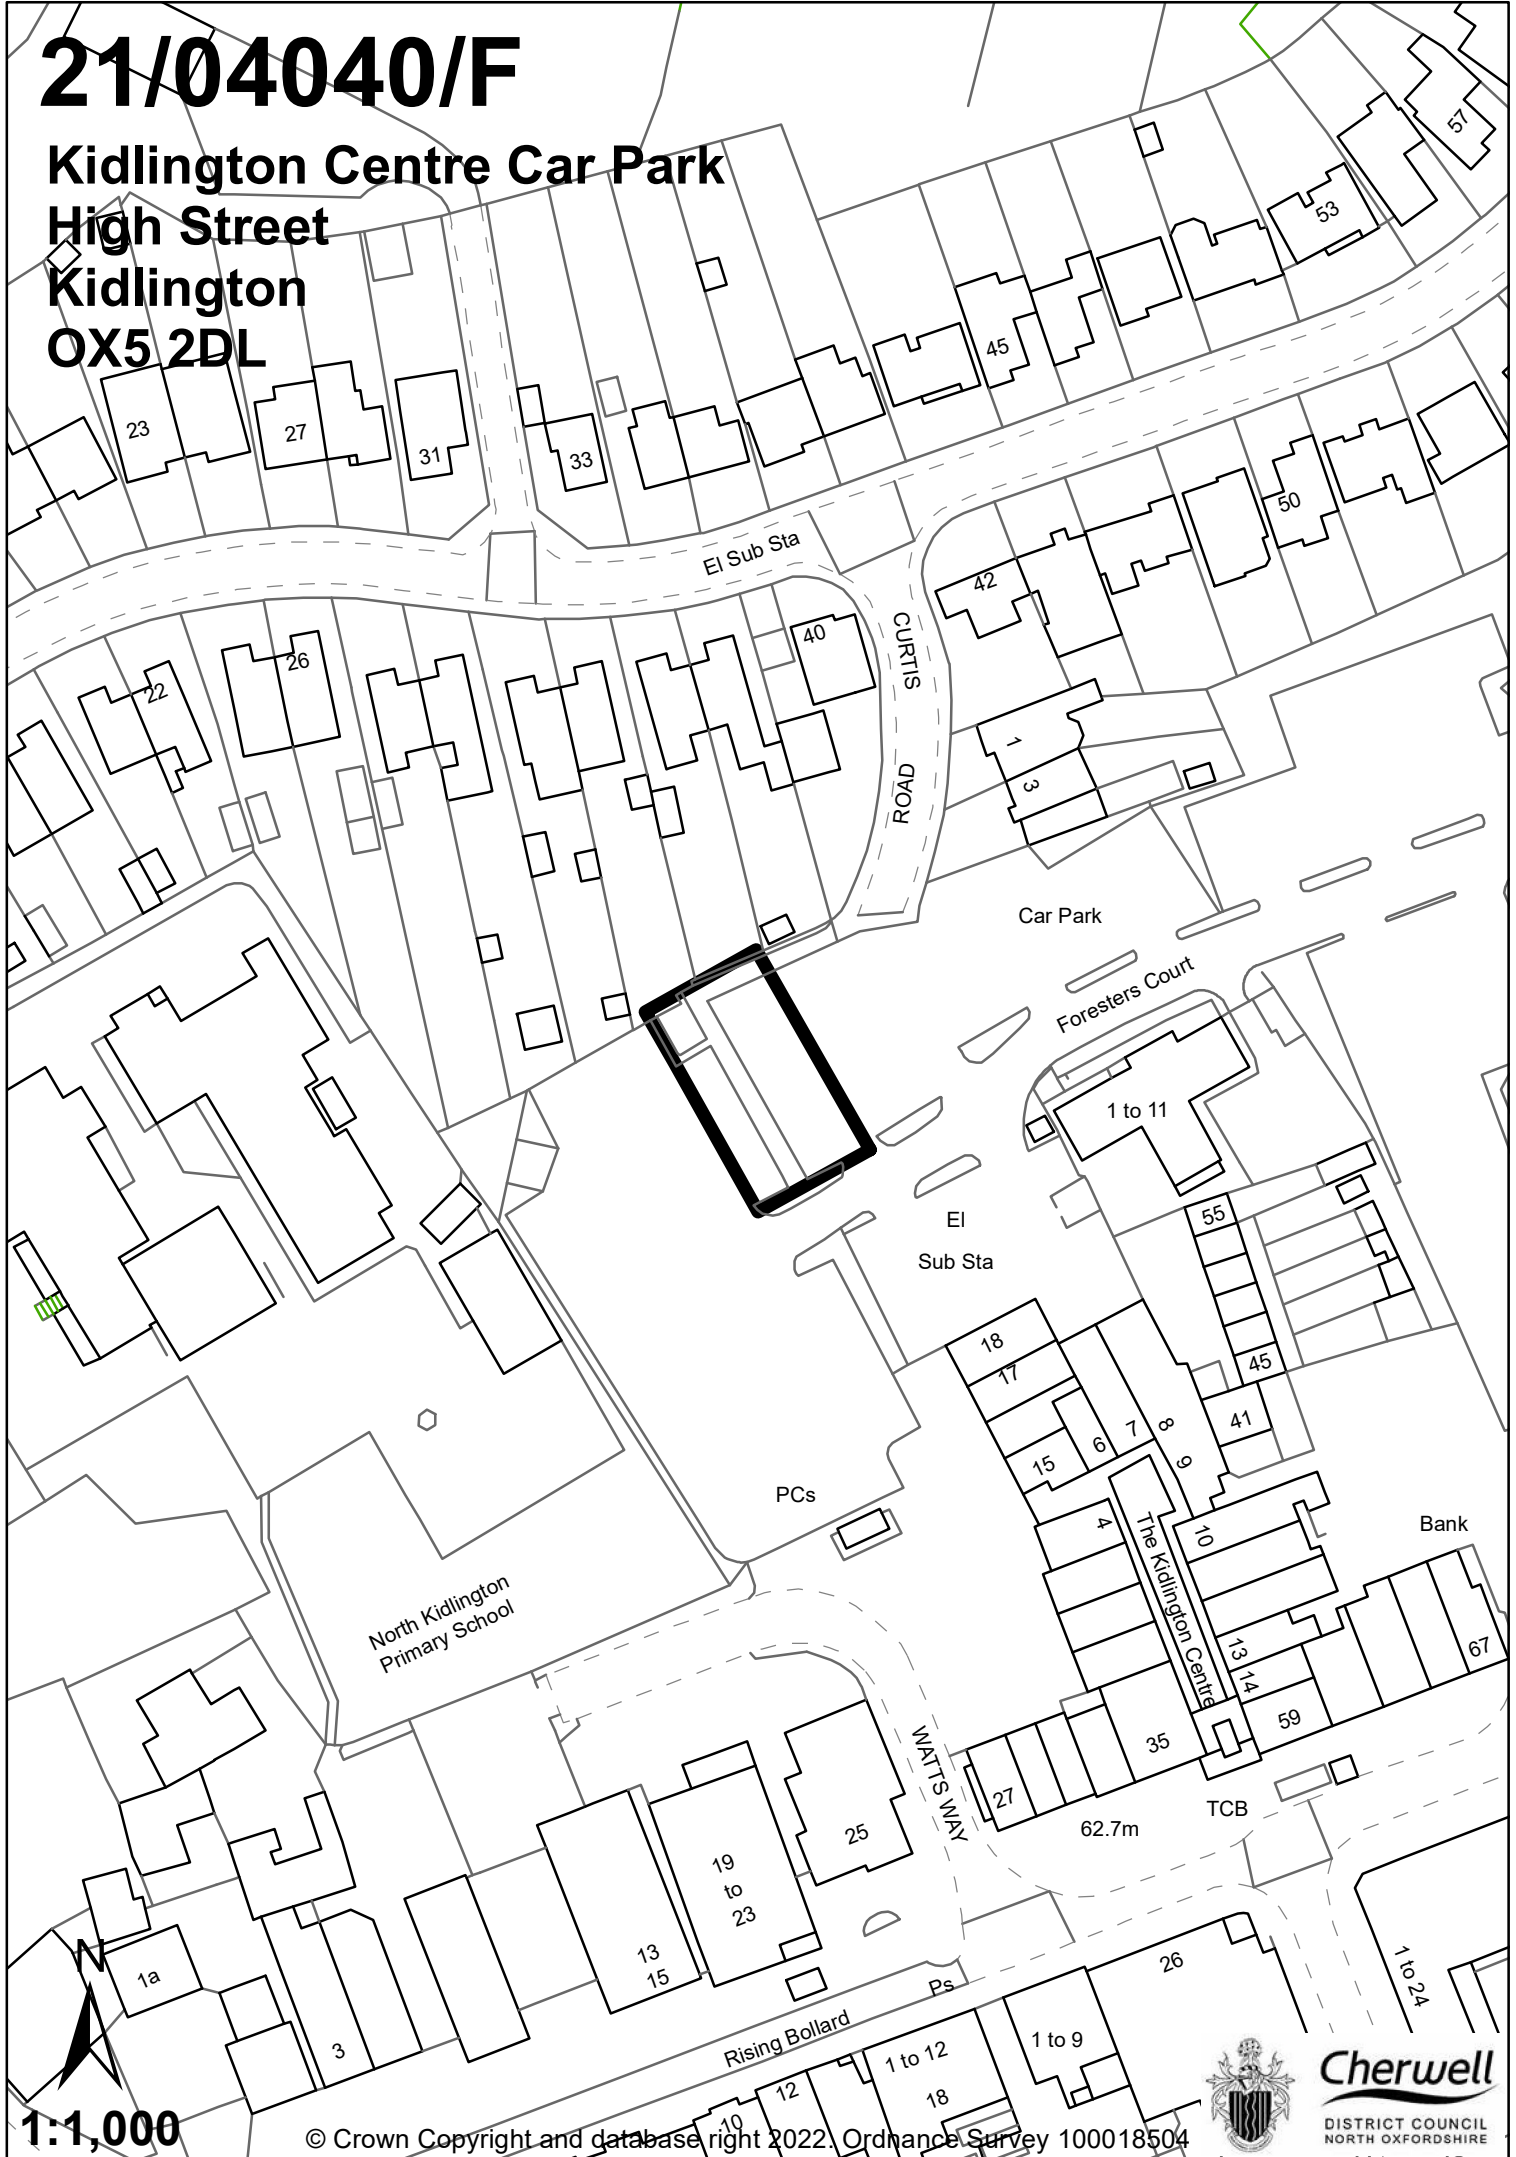

21/04040/F

Kidlington Centre Car Park
High Street
Kidlington
OX5 2DL

1:1,000

© Crown Copyright and database right 2022. Ordnance Survey 100018504

Cherwell
DISTRICT COUNCIL
NORTH OXFORDSHIRE