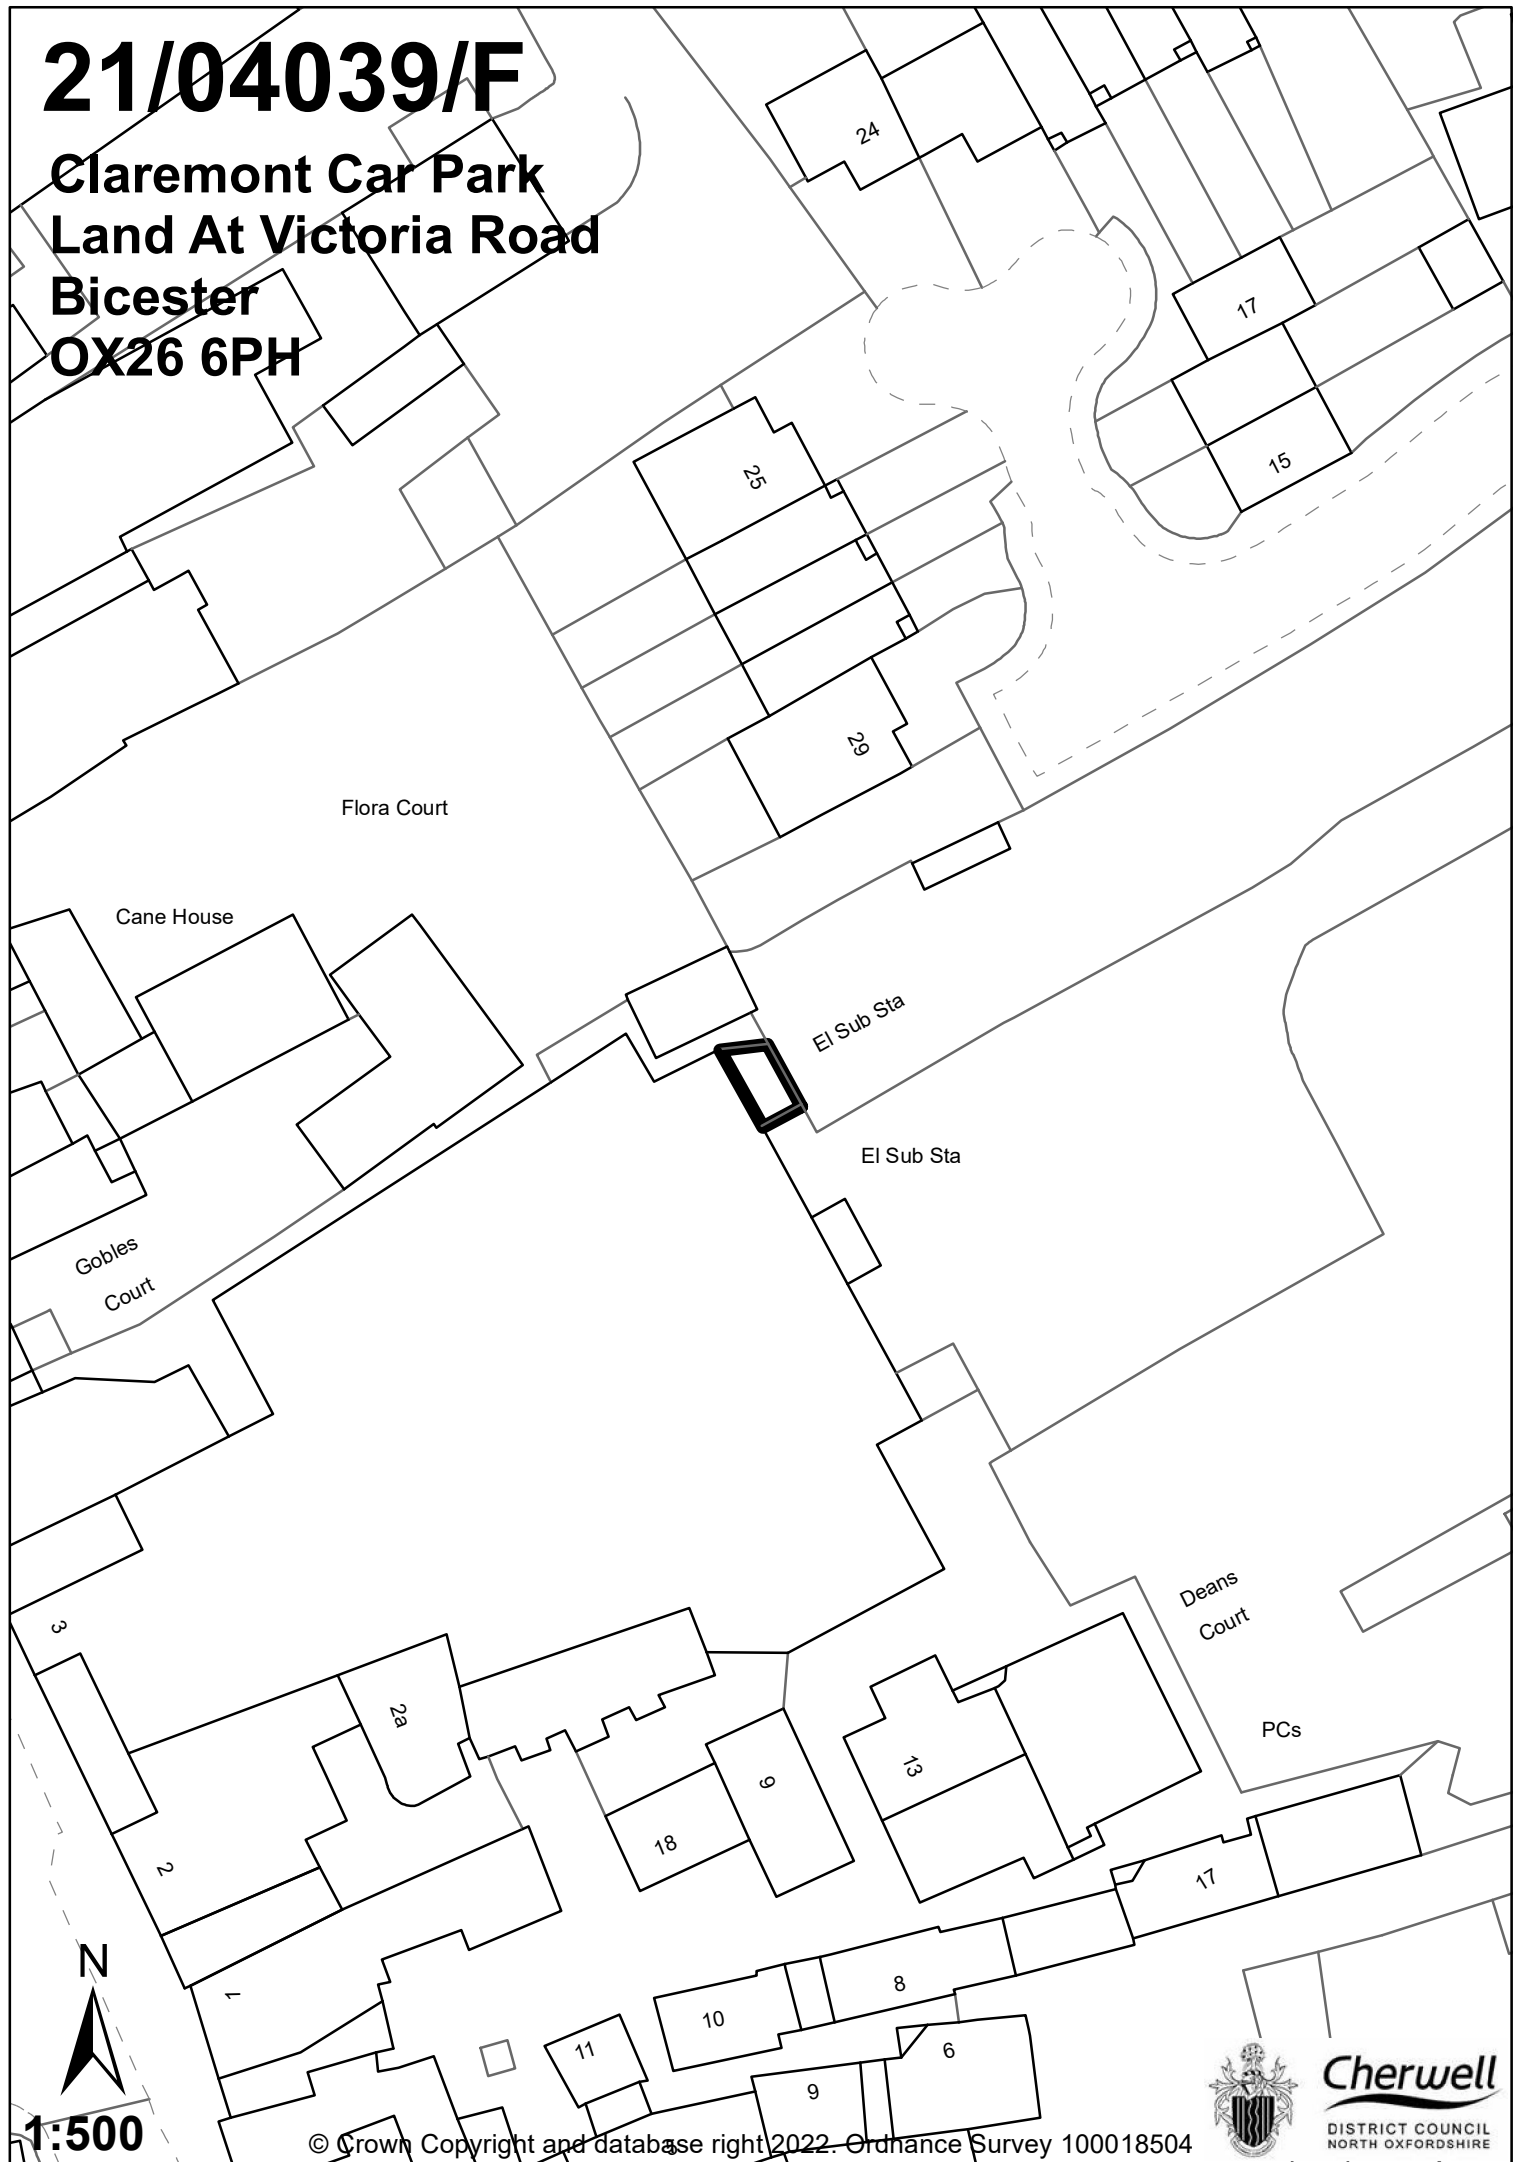

21/04039/F

**Claremont Car Park
Land At Victoria Road
Bicester
OX26 6PH**

1:500