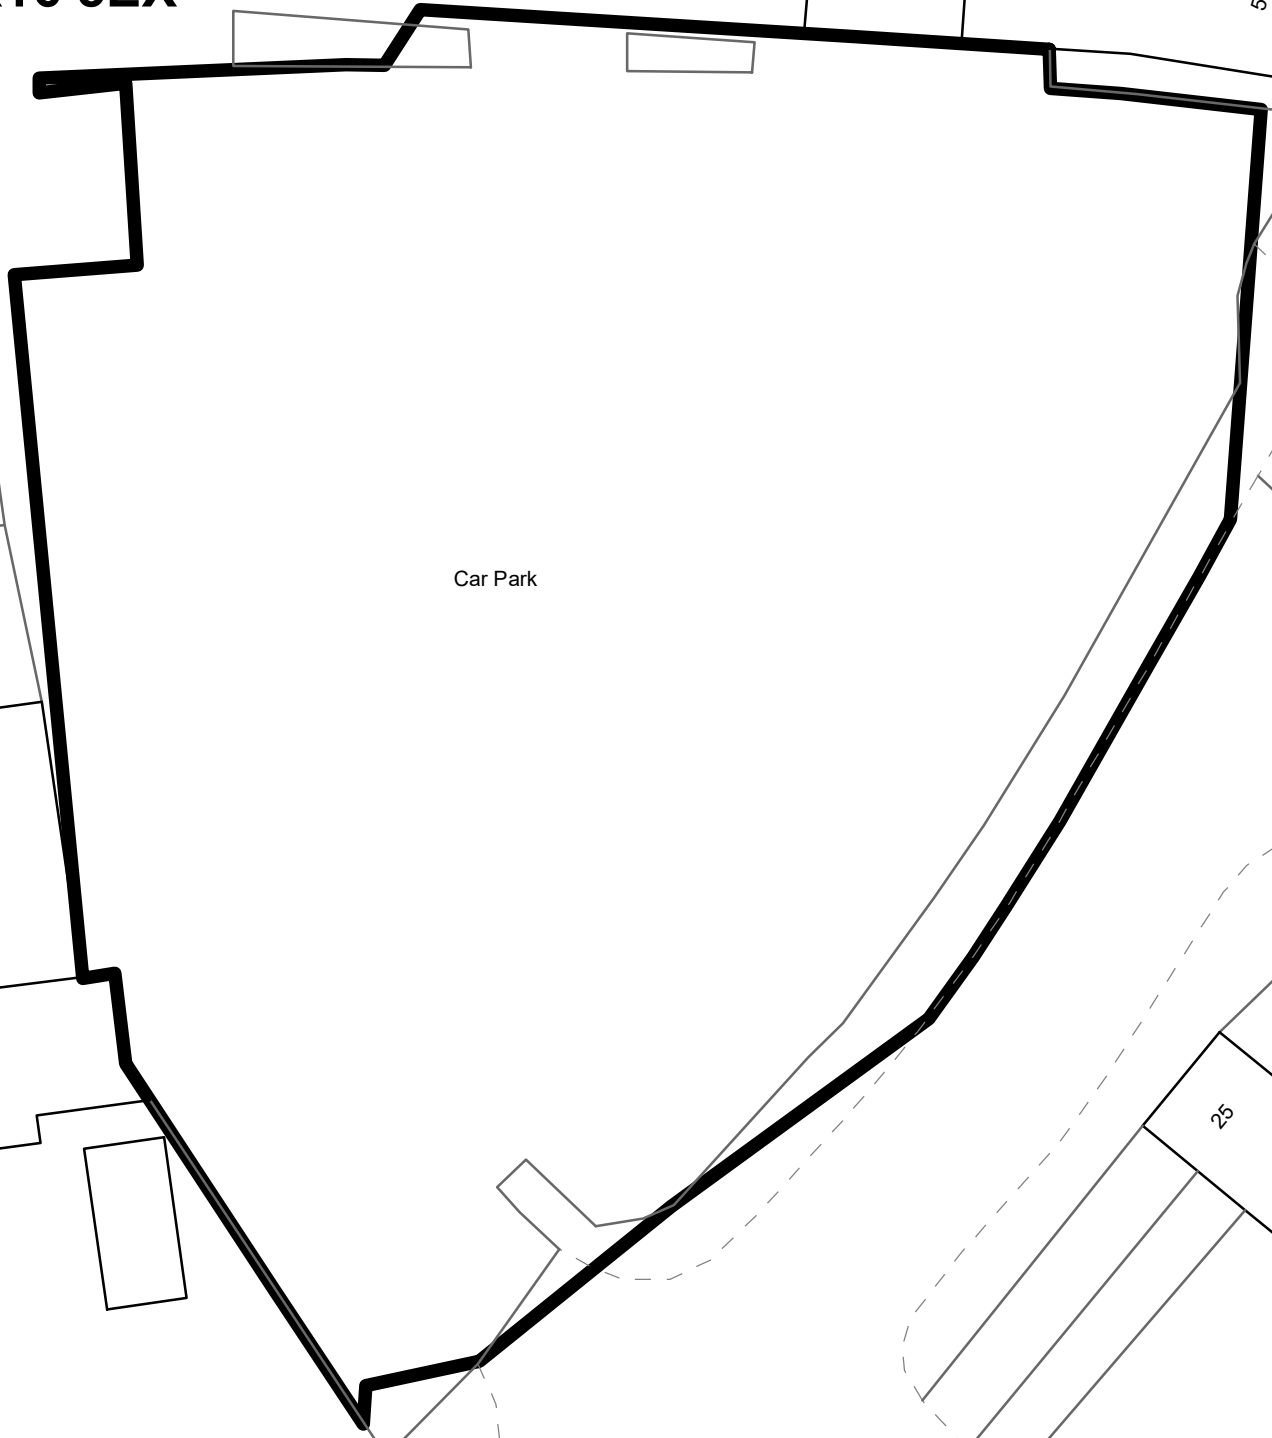

21/04037/F

Calthorpe Street West Short Stay Car Park
Calthorpe Street
Banbury
OX16 5EX

Car Park

55

25

1:300

© Crown Copyright and database right 2022. Ordnance Survey 100018504

EI: