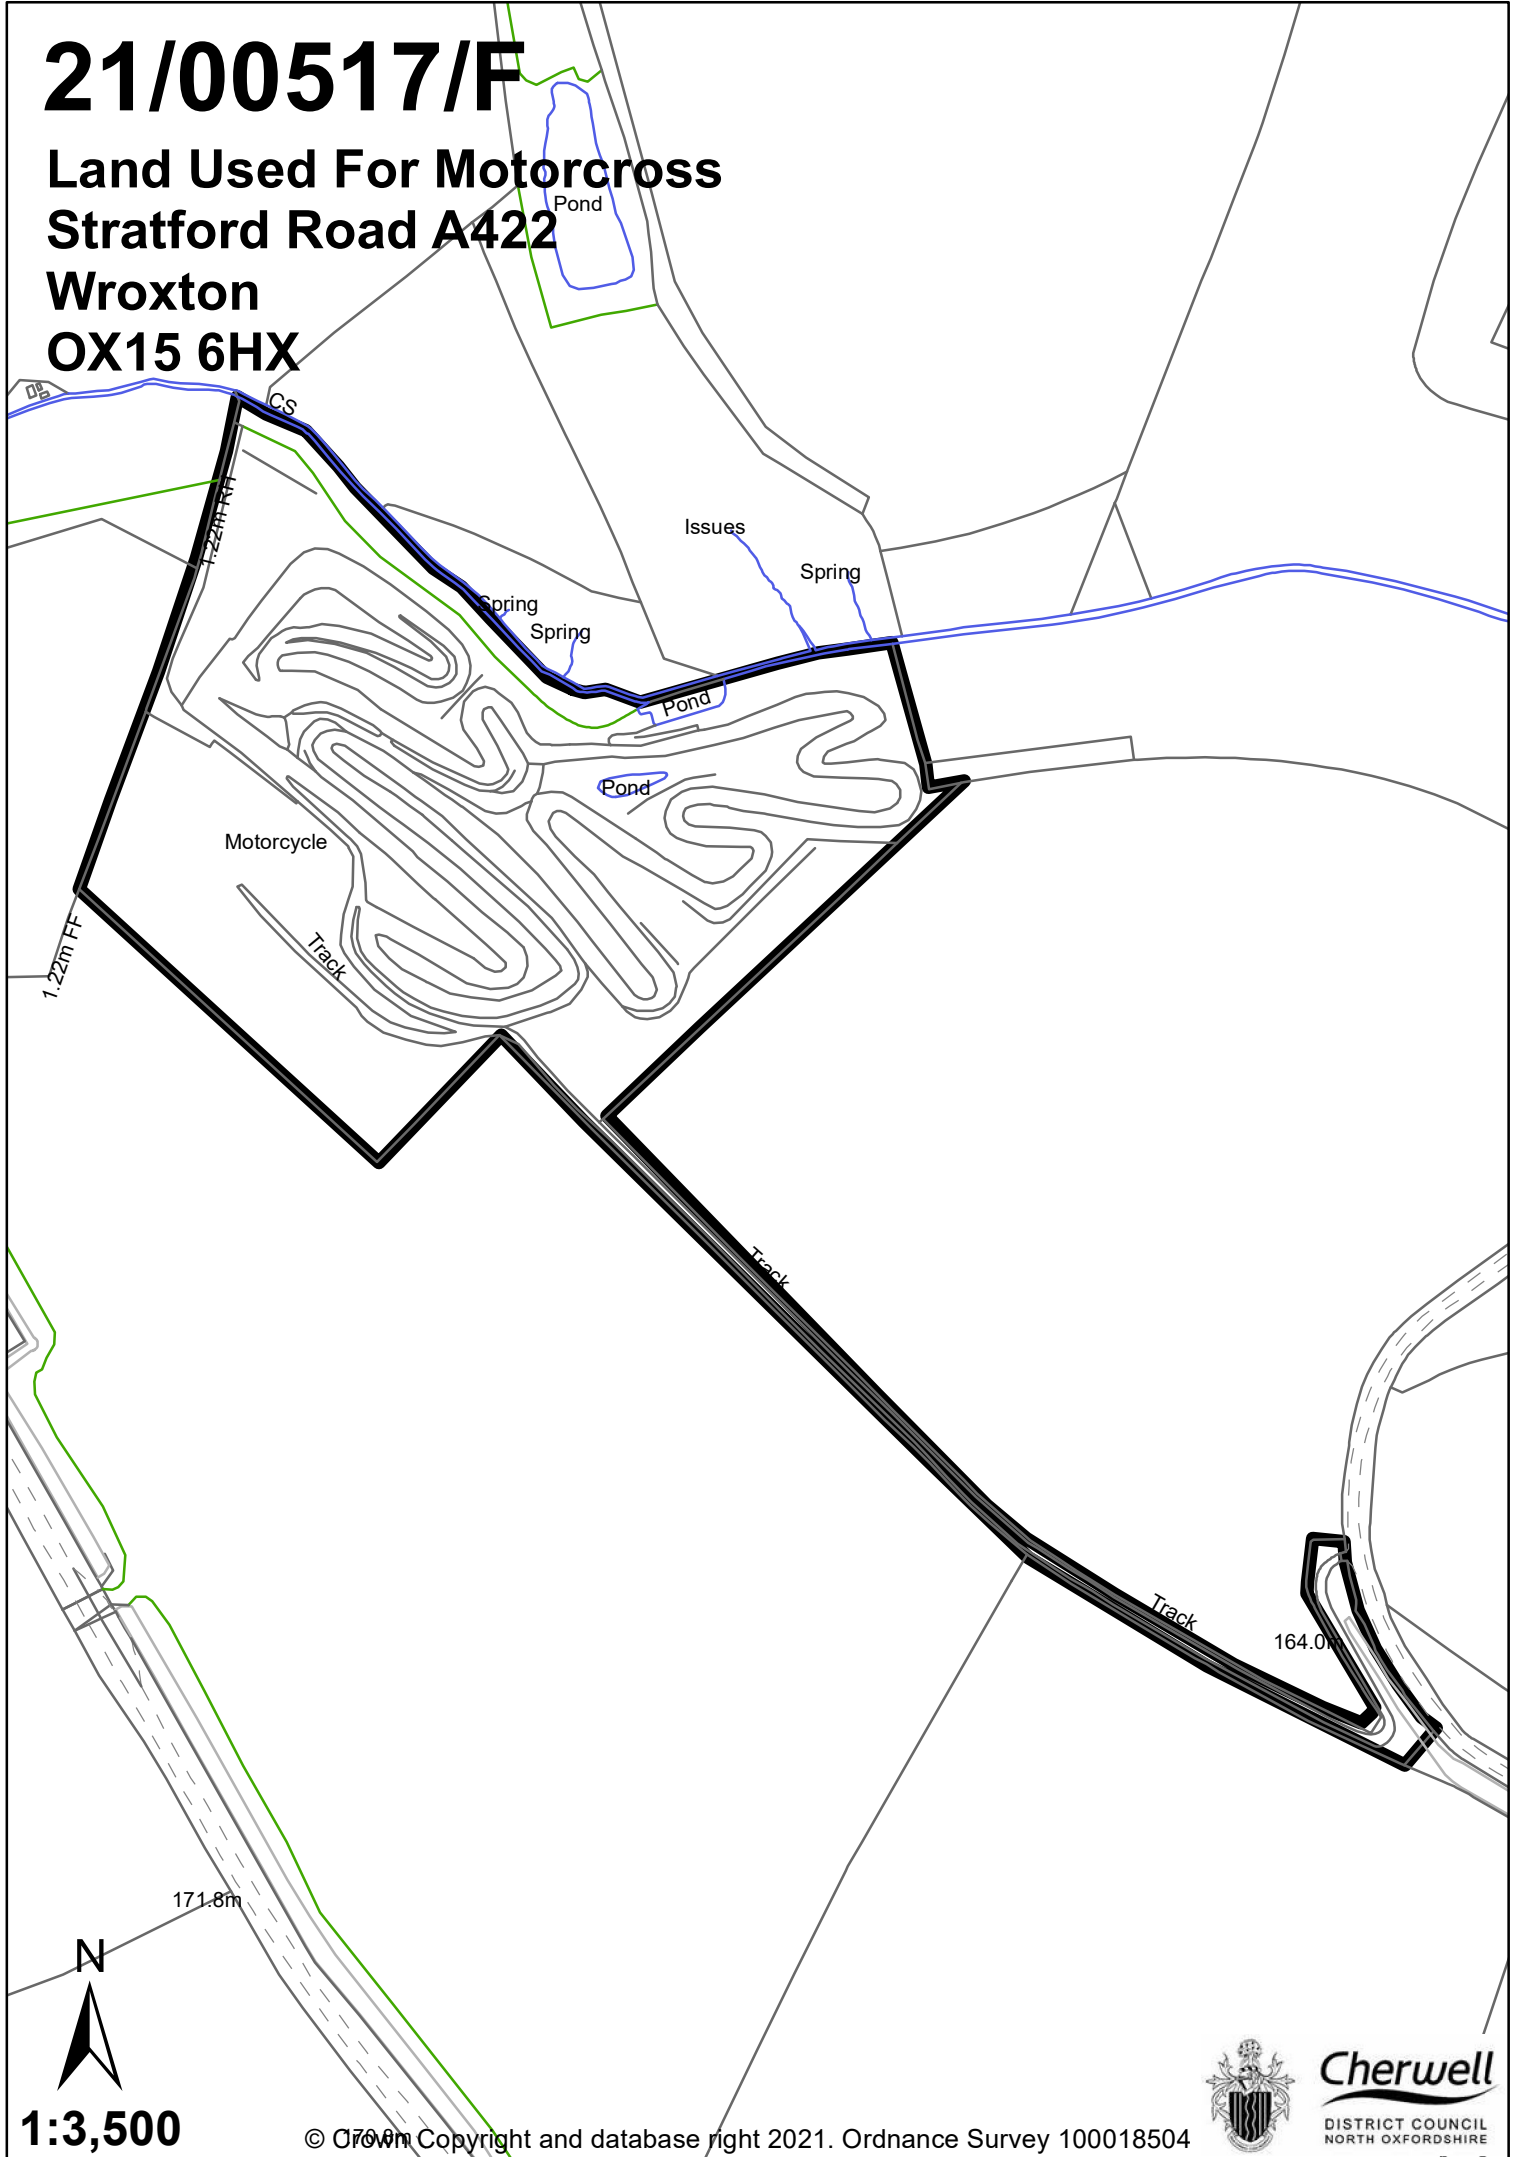

21/00517/F

Land Used For Motorcross
Stratford Road A422
Wroxton
OX15 6HX

1:3,500

© Crown Copyright and database right 2021. Ordnance Survey 100018504

Cherwell
DISTRICT COUNCIL
NORTH OXFORDSHIRE