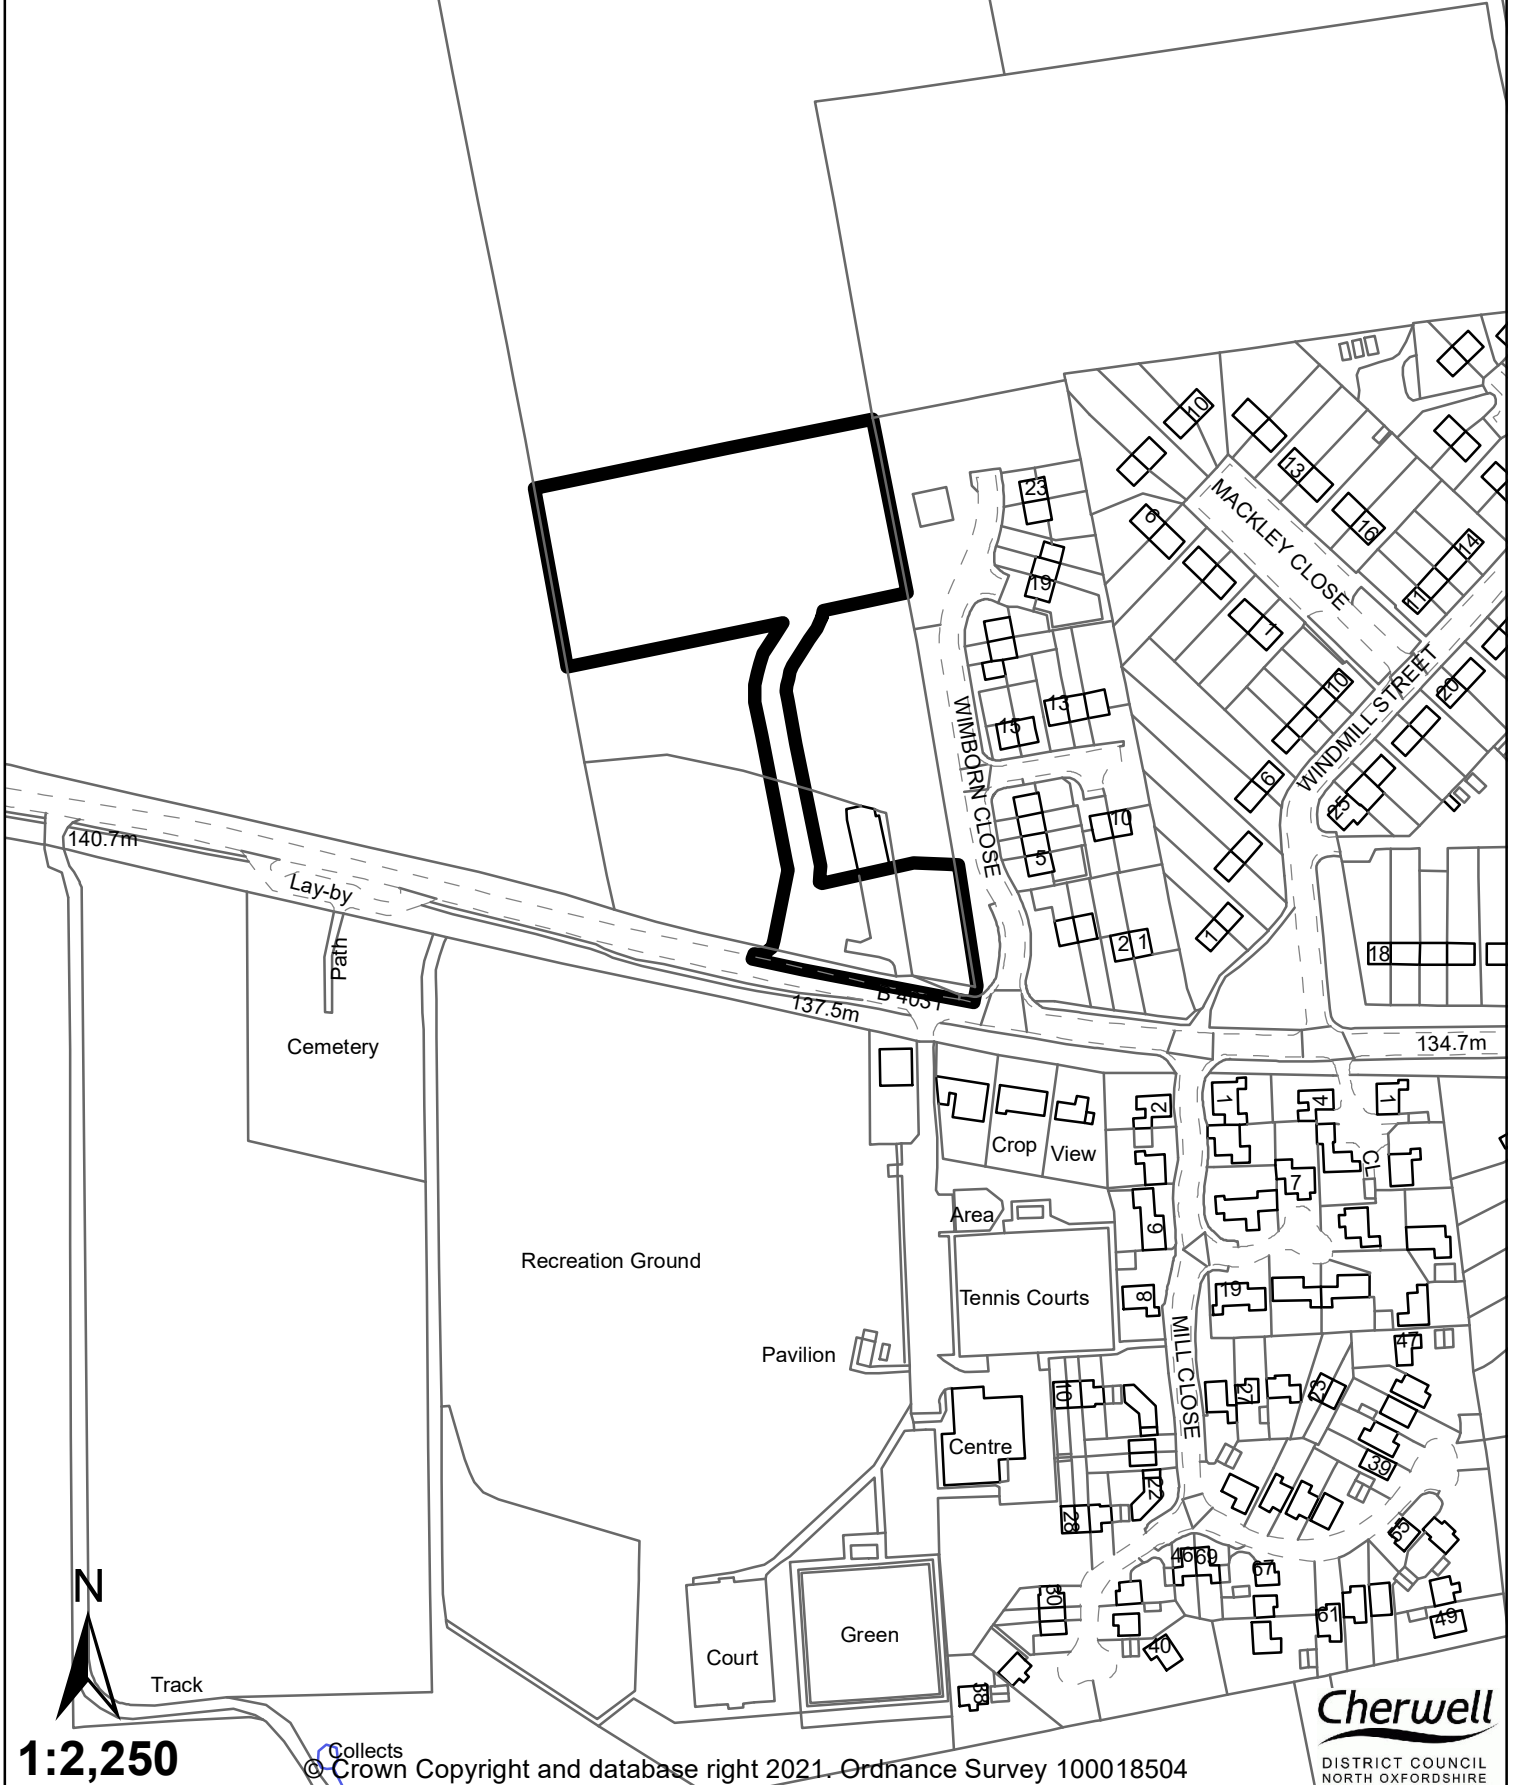

20/02083/OUT

Land north of Hempton Road and west of Wimborn Close
Deddington

1:2,250

Collects
© Crown Copyright and database right 2021. Ordnance Survey 100018504

Cherwell
DISTRICT COUNCIL
NORTH OXFORDSHIRE