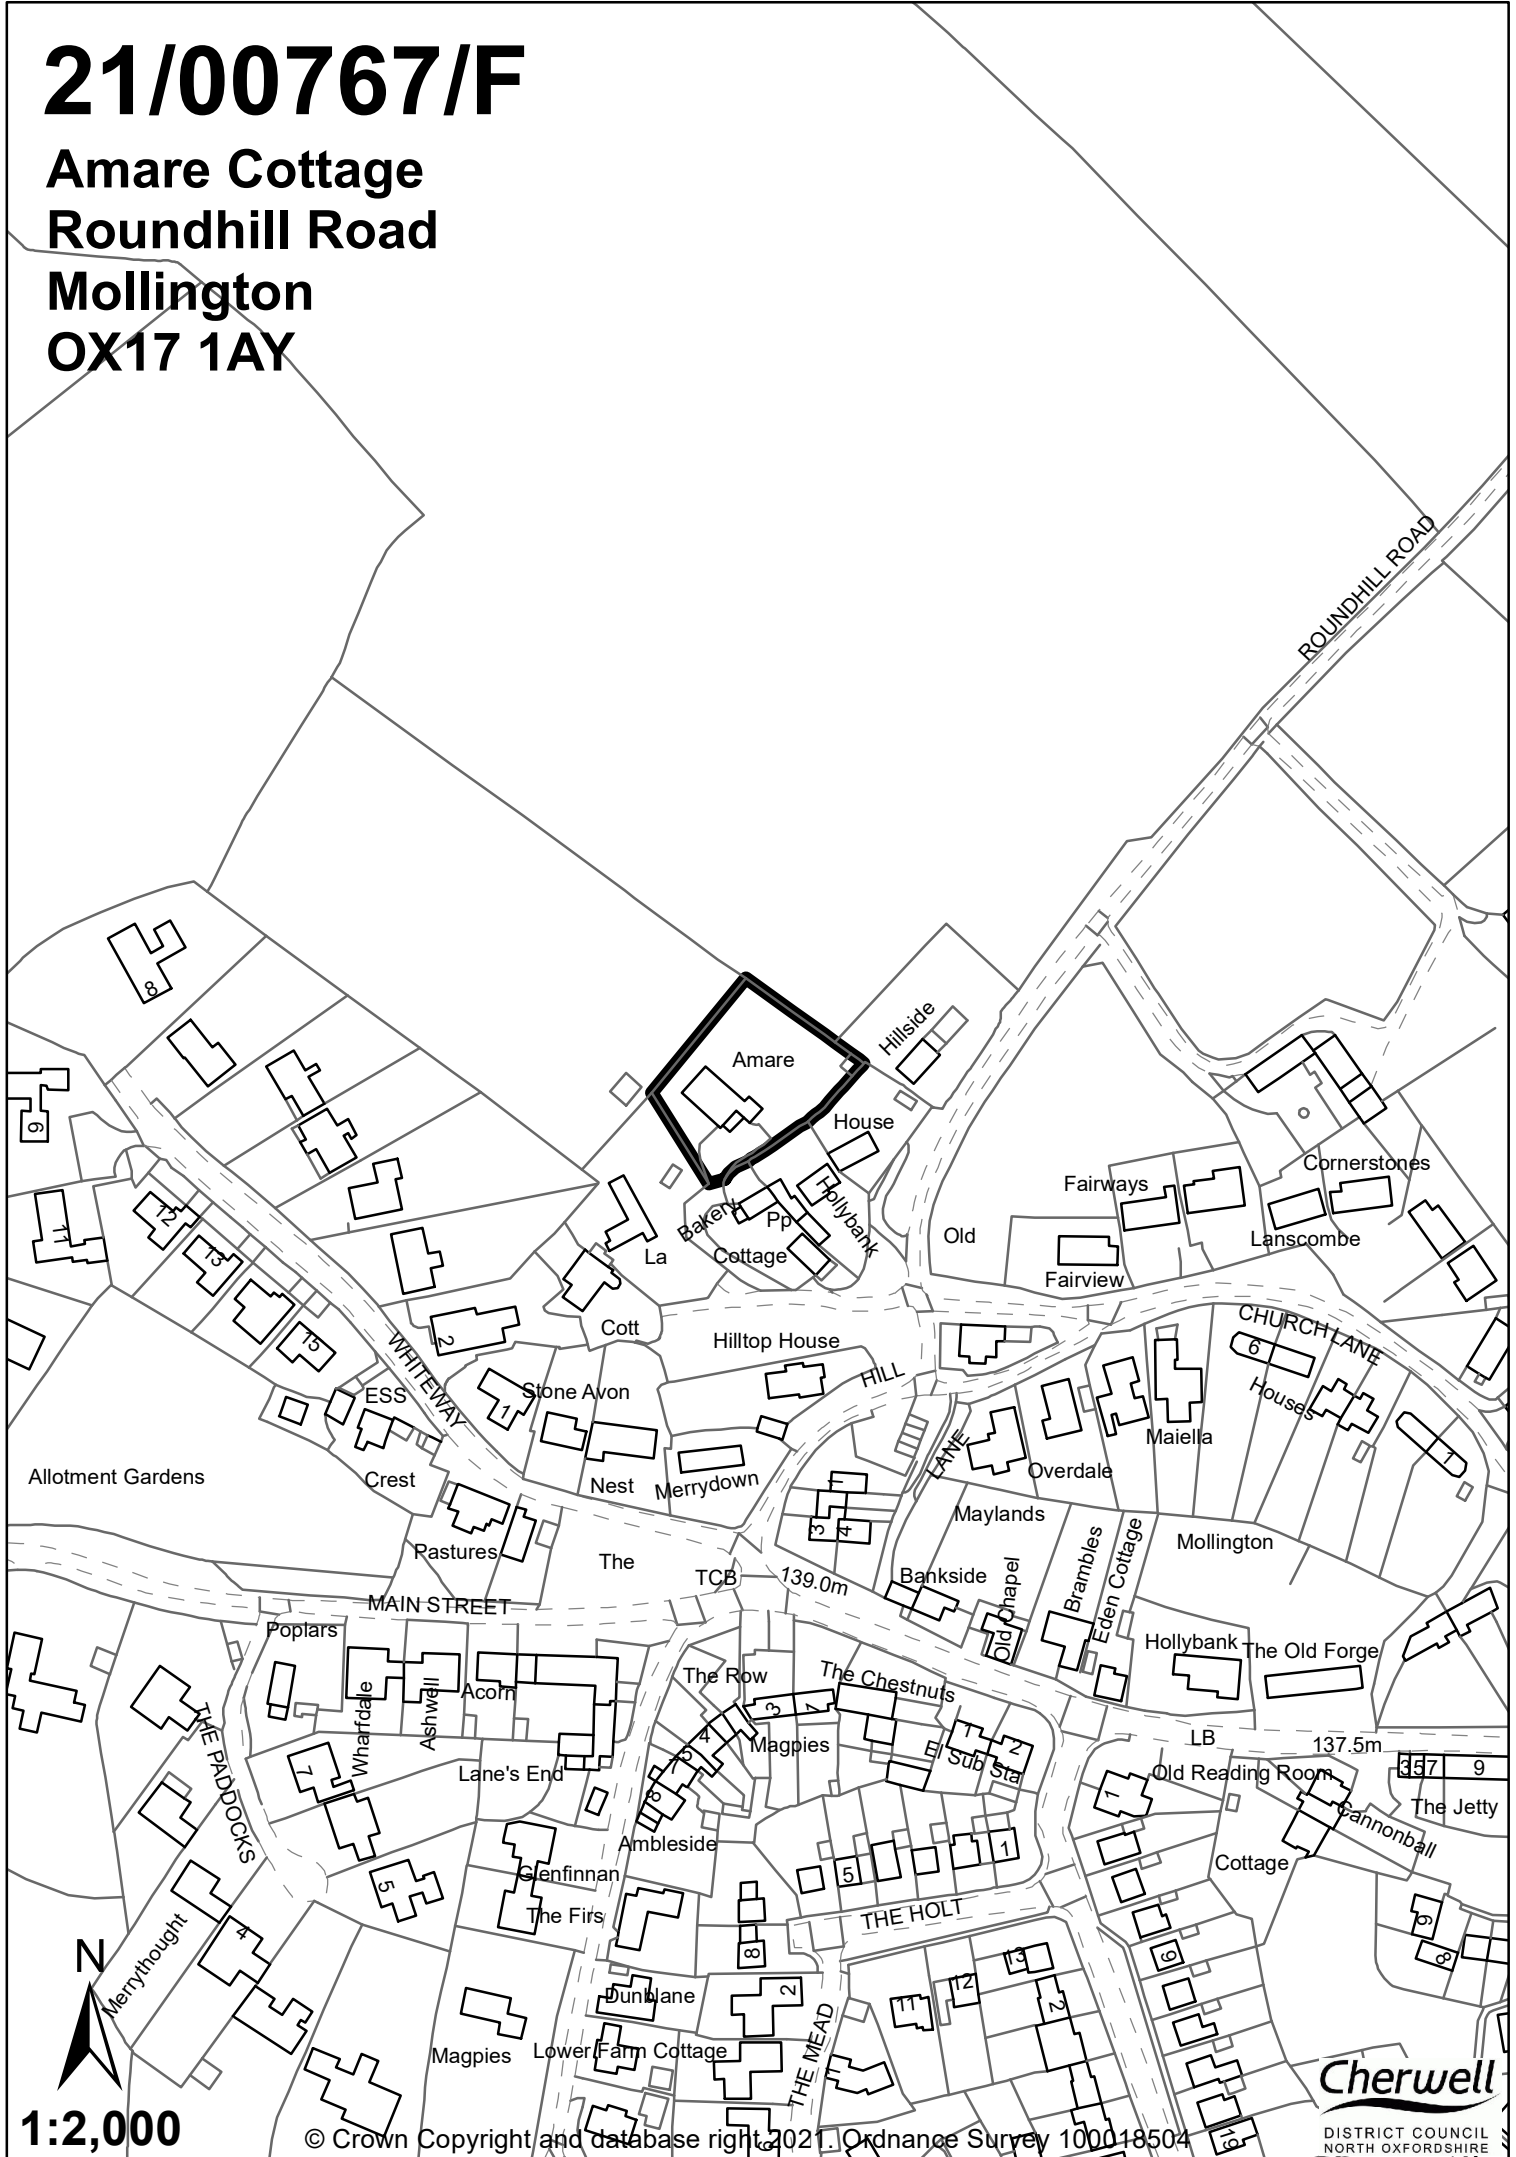

# 21/00767/F

**Amare Cottage**  
**Roundhill Road**  
**Mollington**  
**OX17 1AY**

**1:2,000**

© Crown Copyright and database right 2021. Ordnance Survey 100048504

**Cherwell**  
DISTRICT COUNCIL  
NORTH OXFORDSHIRE