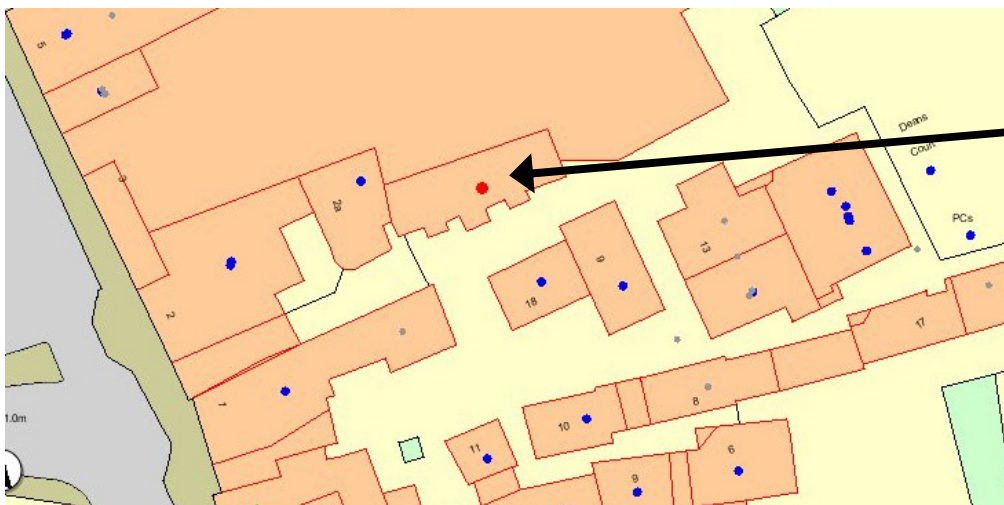

Location plans for G's, Deans Court, Bicester

Main entrance to premises from Market Hill

Aerial view of premises

Location plan of premises