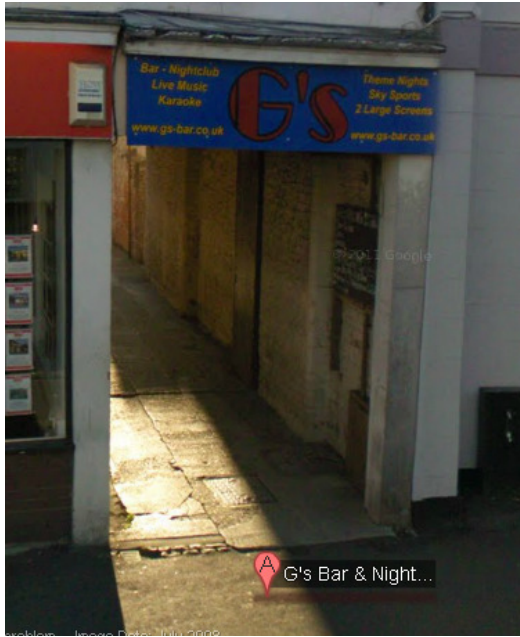

Location plans for G's, Deans Court, Bicester

Main entrance to premises from Market Hill

Aerial view of premises

Location plan of premises