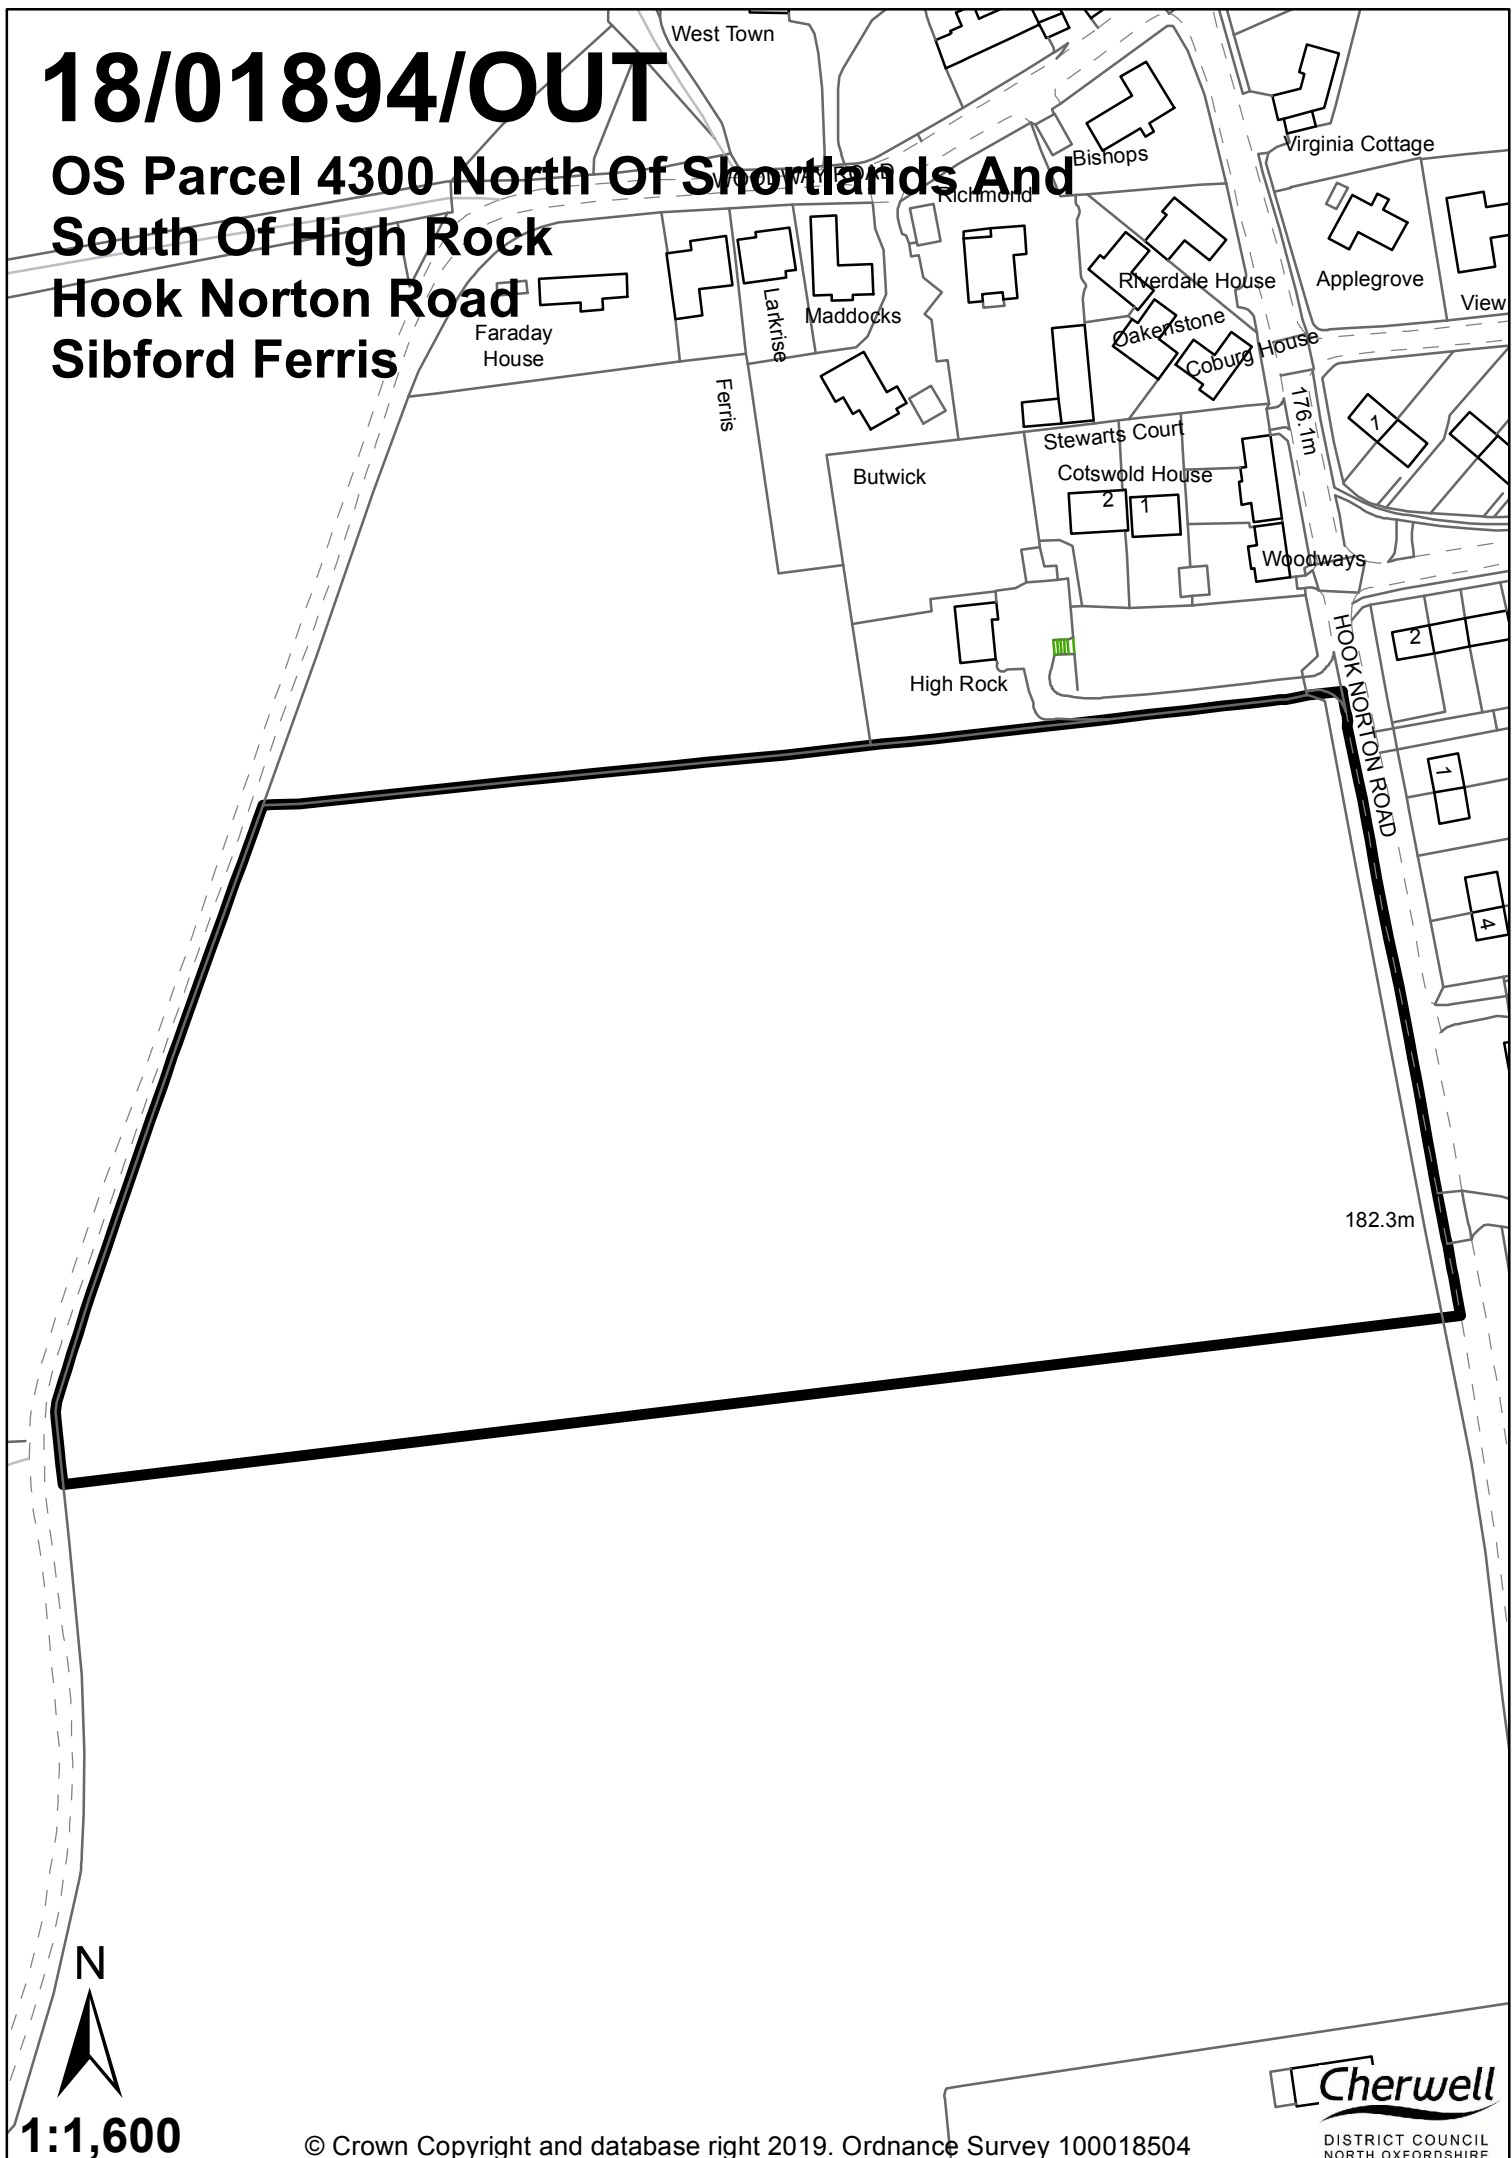

18/01894/OUT

OS Parcel 4300 North Of Shortlands And
South Of High Rock
Hook Norton Road
Sibford Ferris

1:1,600

© Crown Copyright and database right 2019. Ordnance Survey 100018504