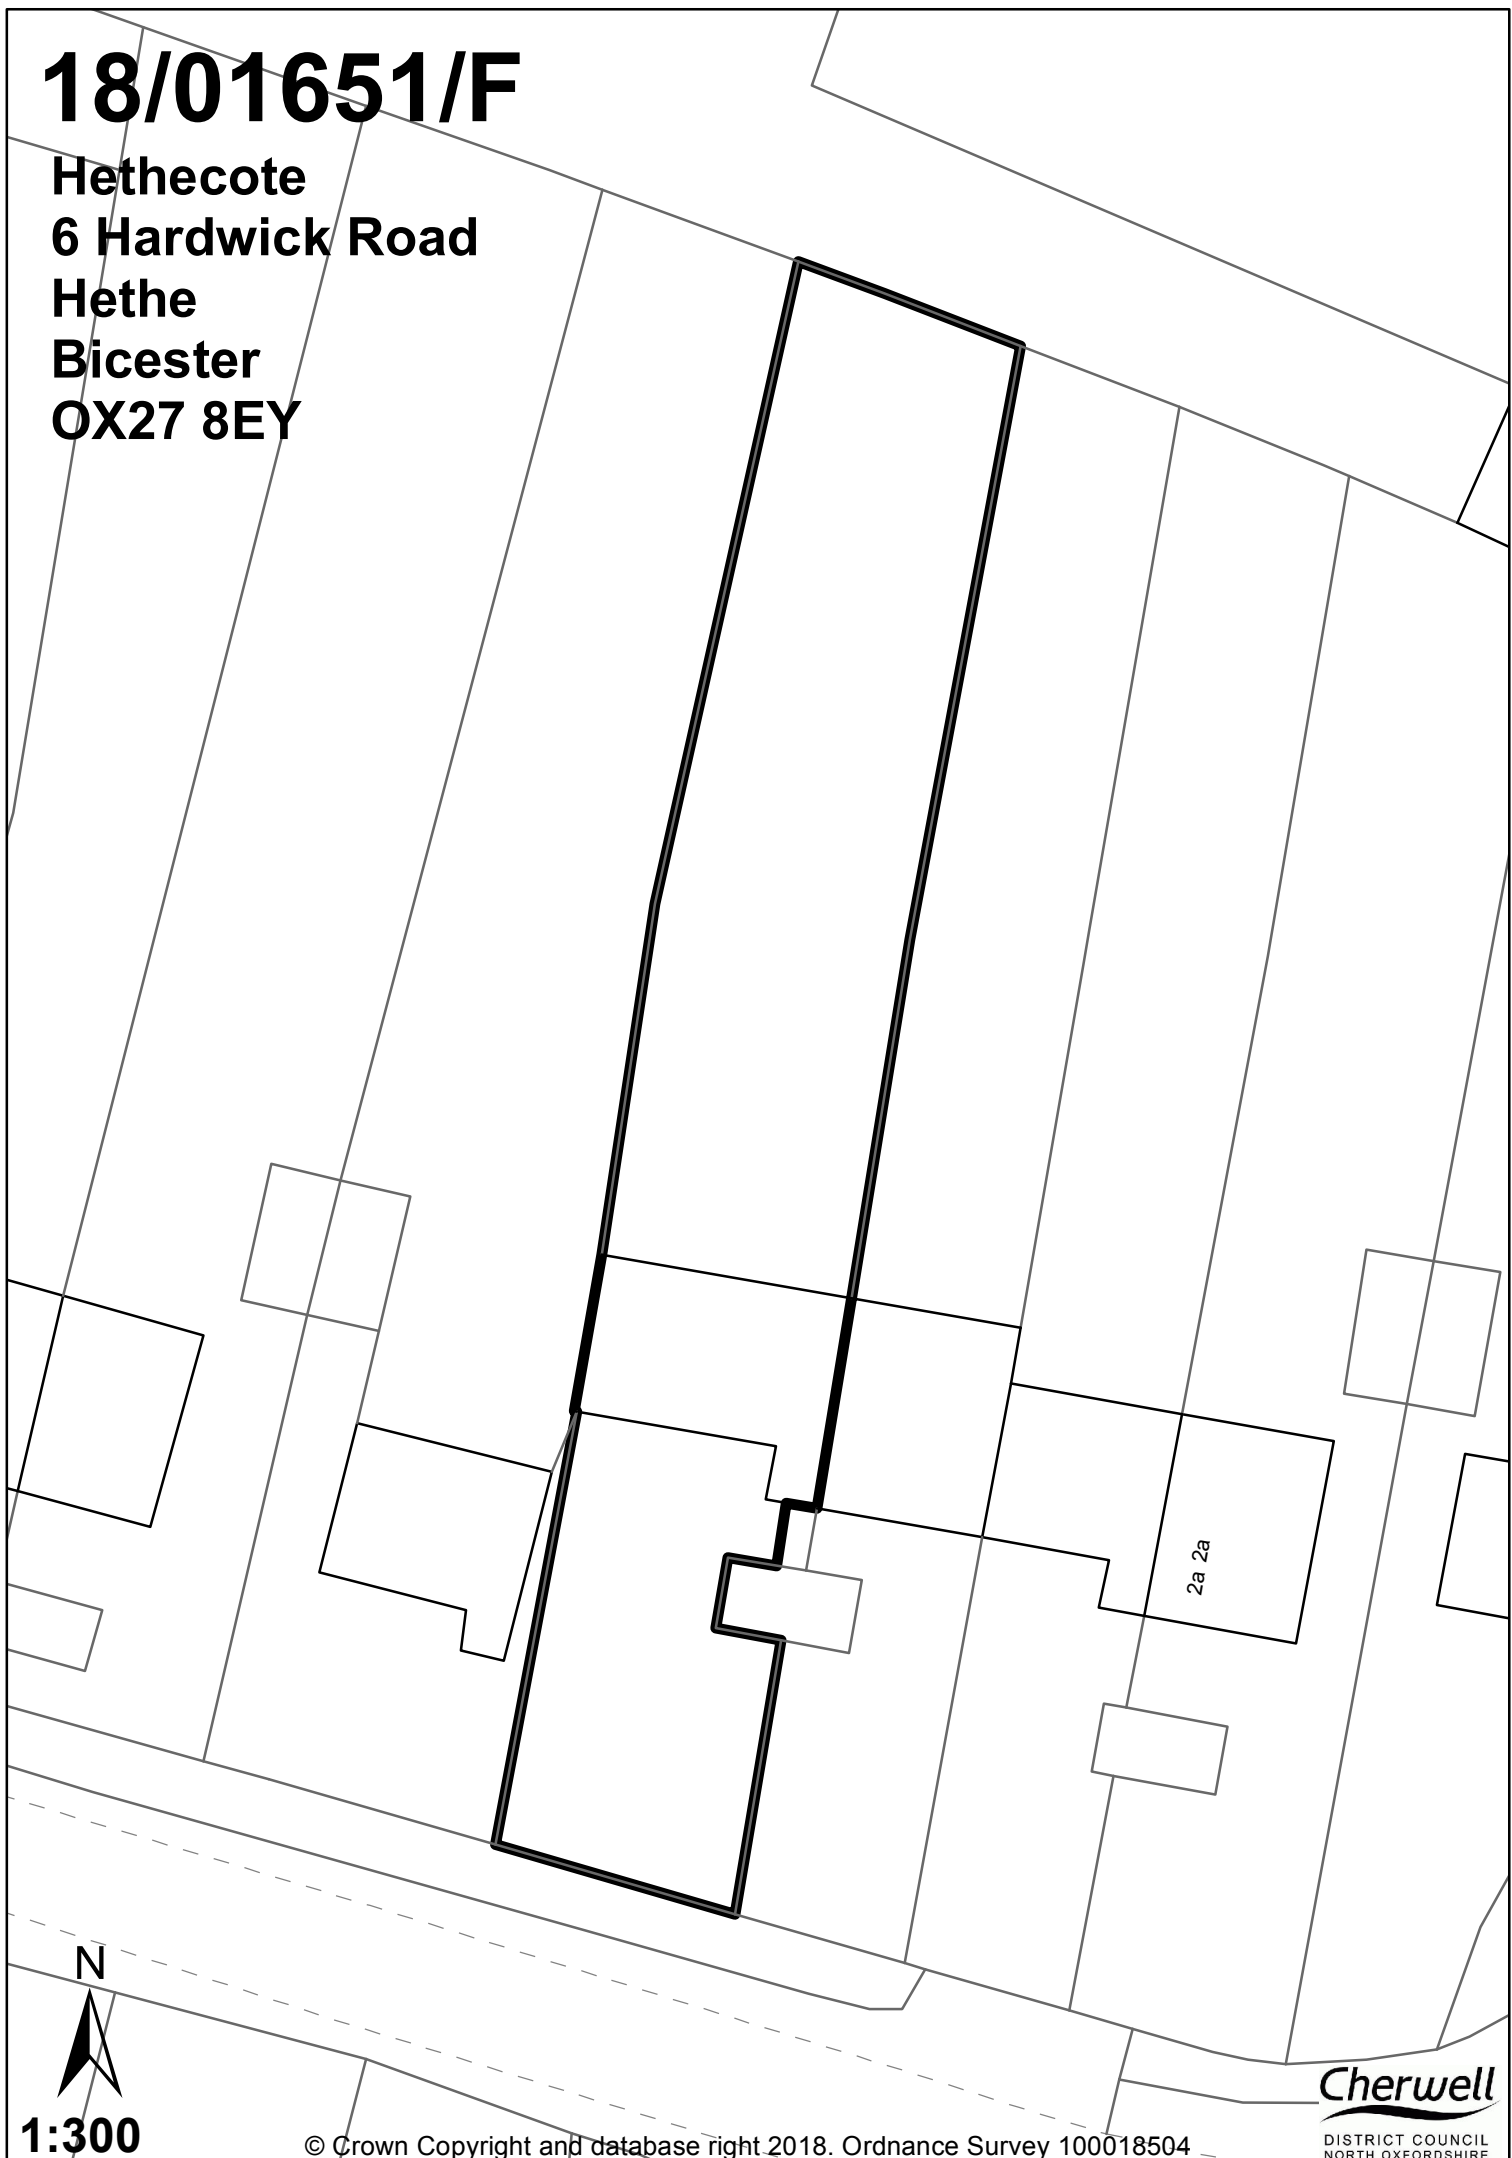

18/01651/F

Hethecote
6 Hardwick Road
Hethe
Bicester
OX27 8EY

1:300

© Crown Copyright and database right 2018. Ordnance Survey 100018504

Cherwell
DISTRICT COUNCIL
NORTH OXFORDSHIRE