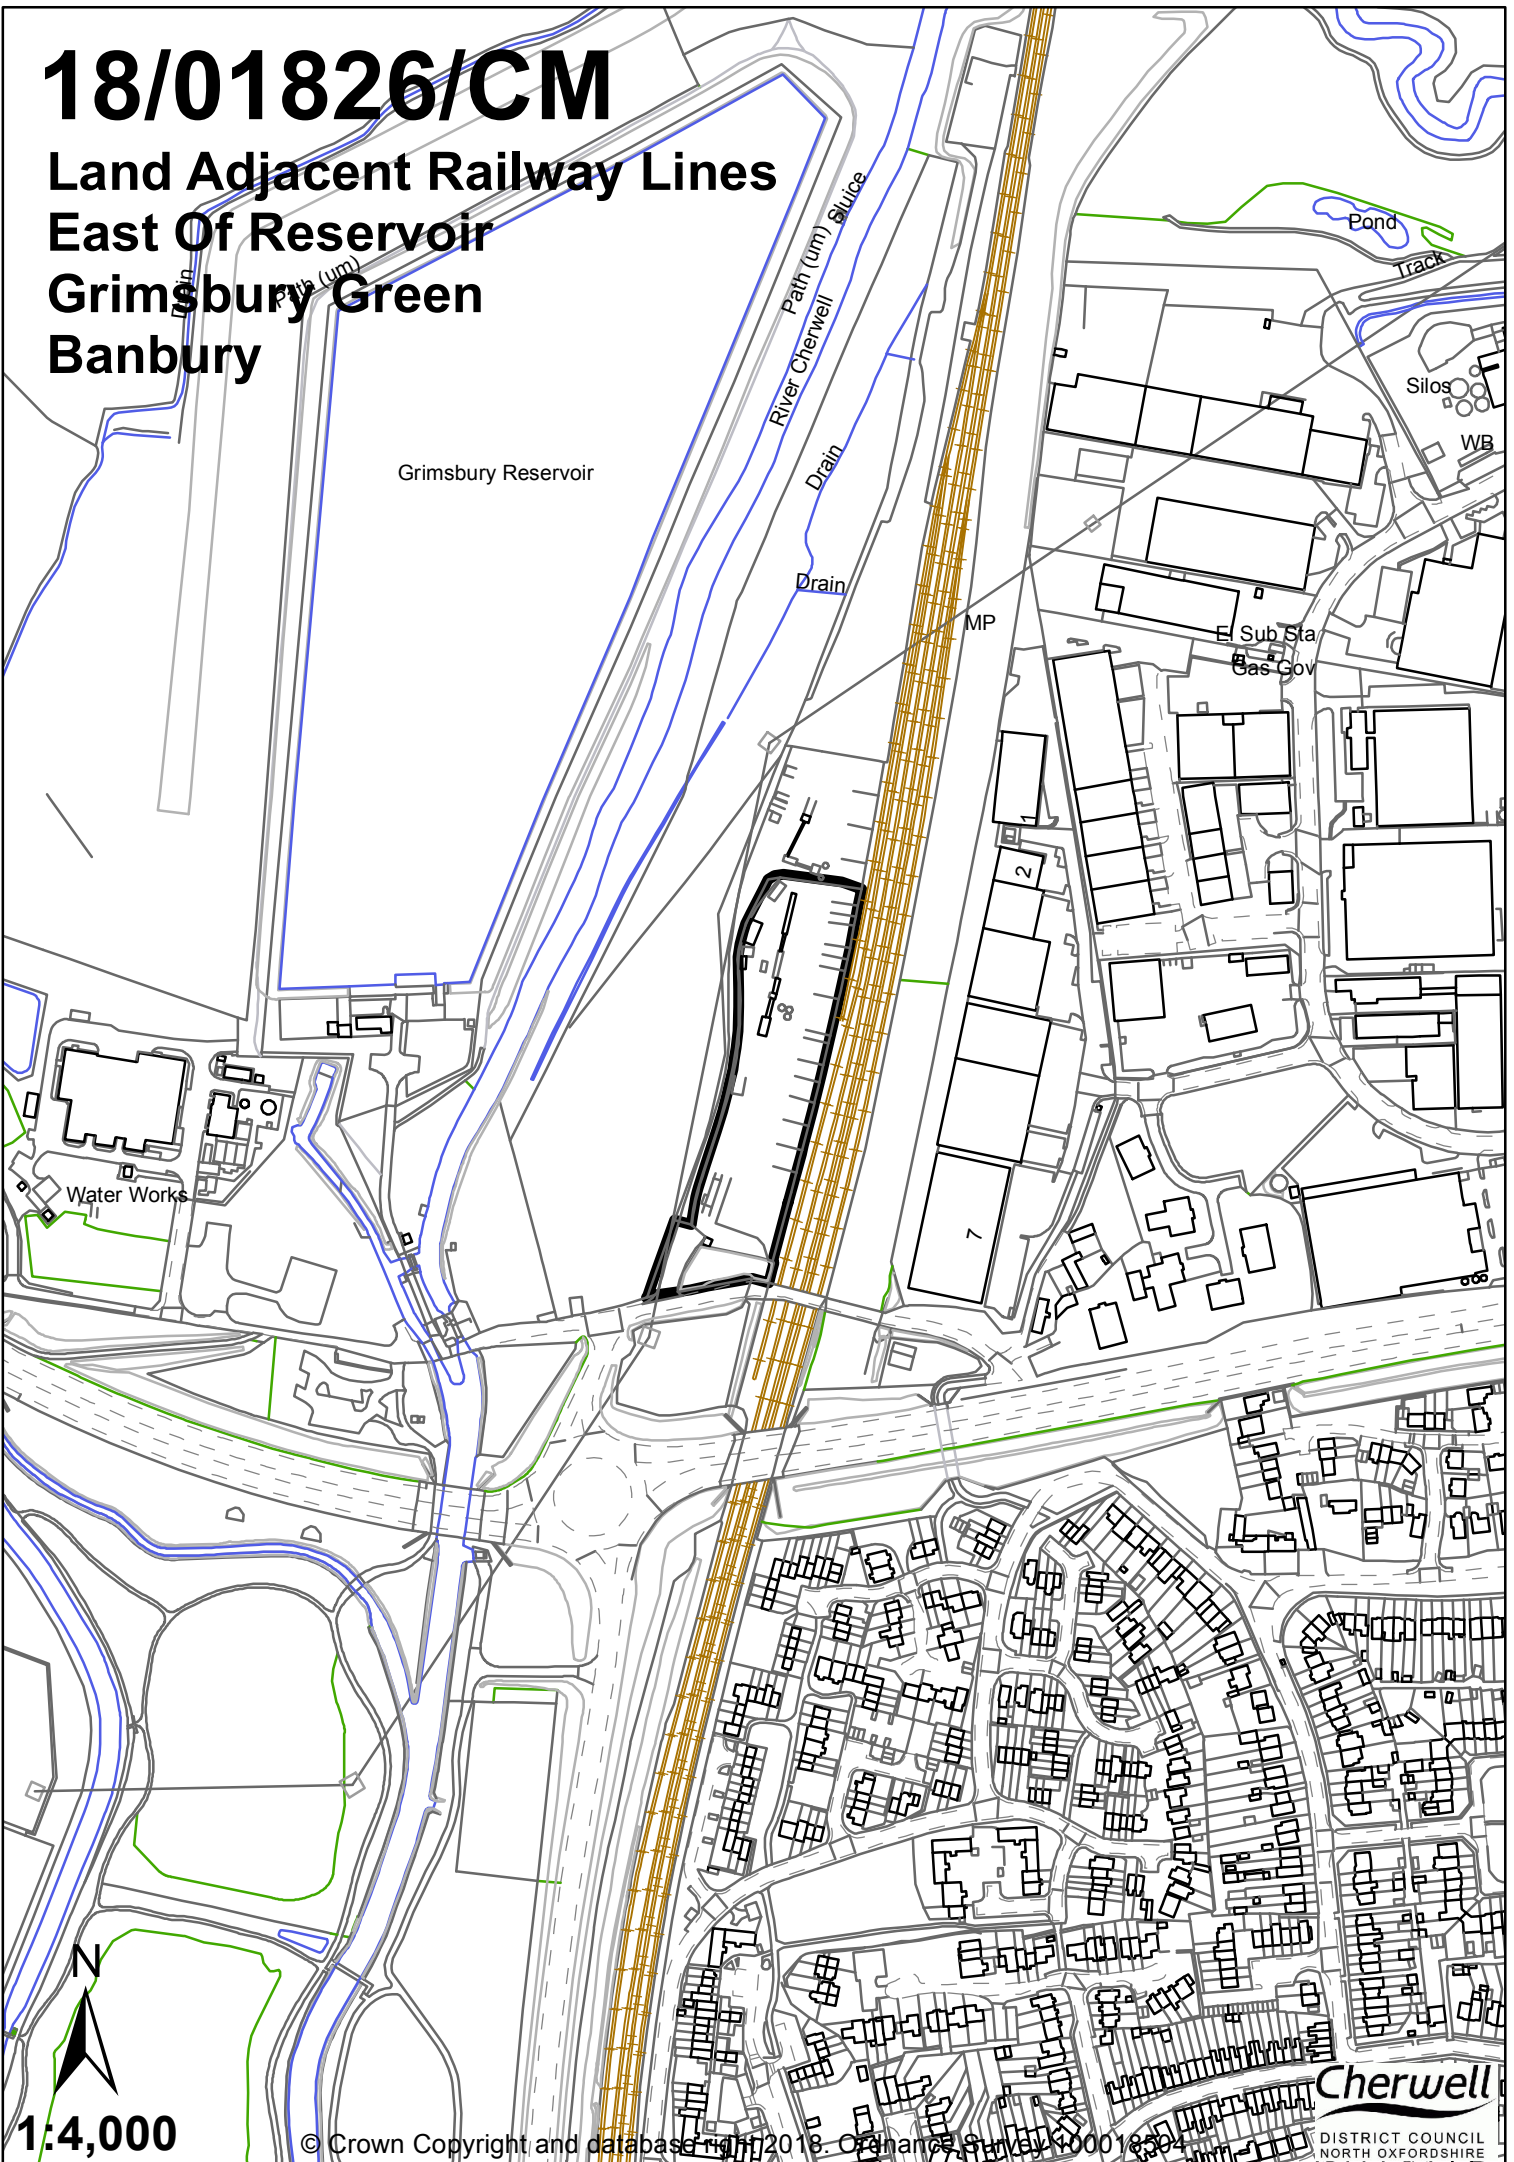

# 18/01826/CM

## Land Adjacent Railway Lines East Of Reservoir Grimsbury Green Banbury

1:4,000