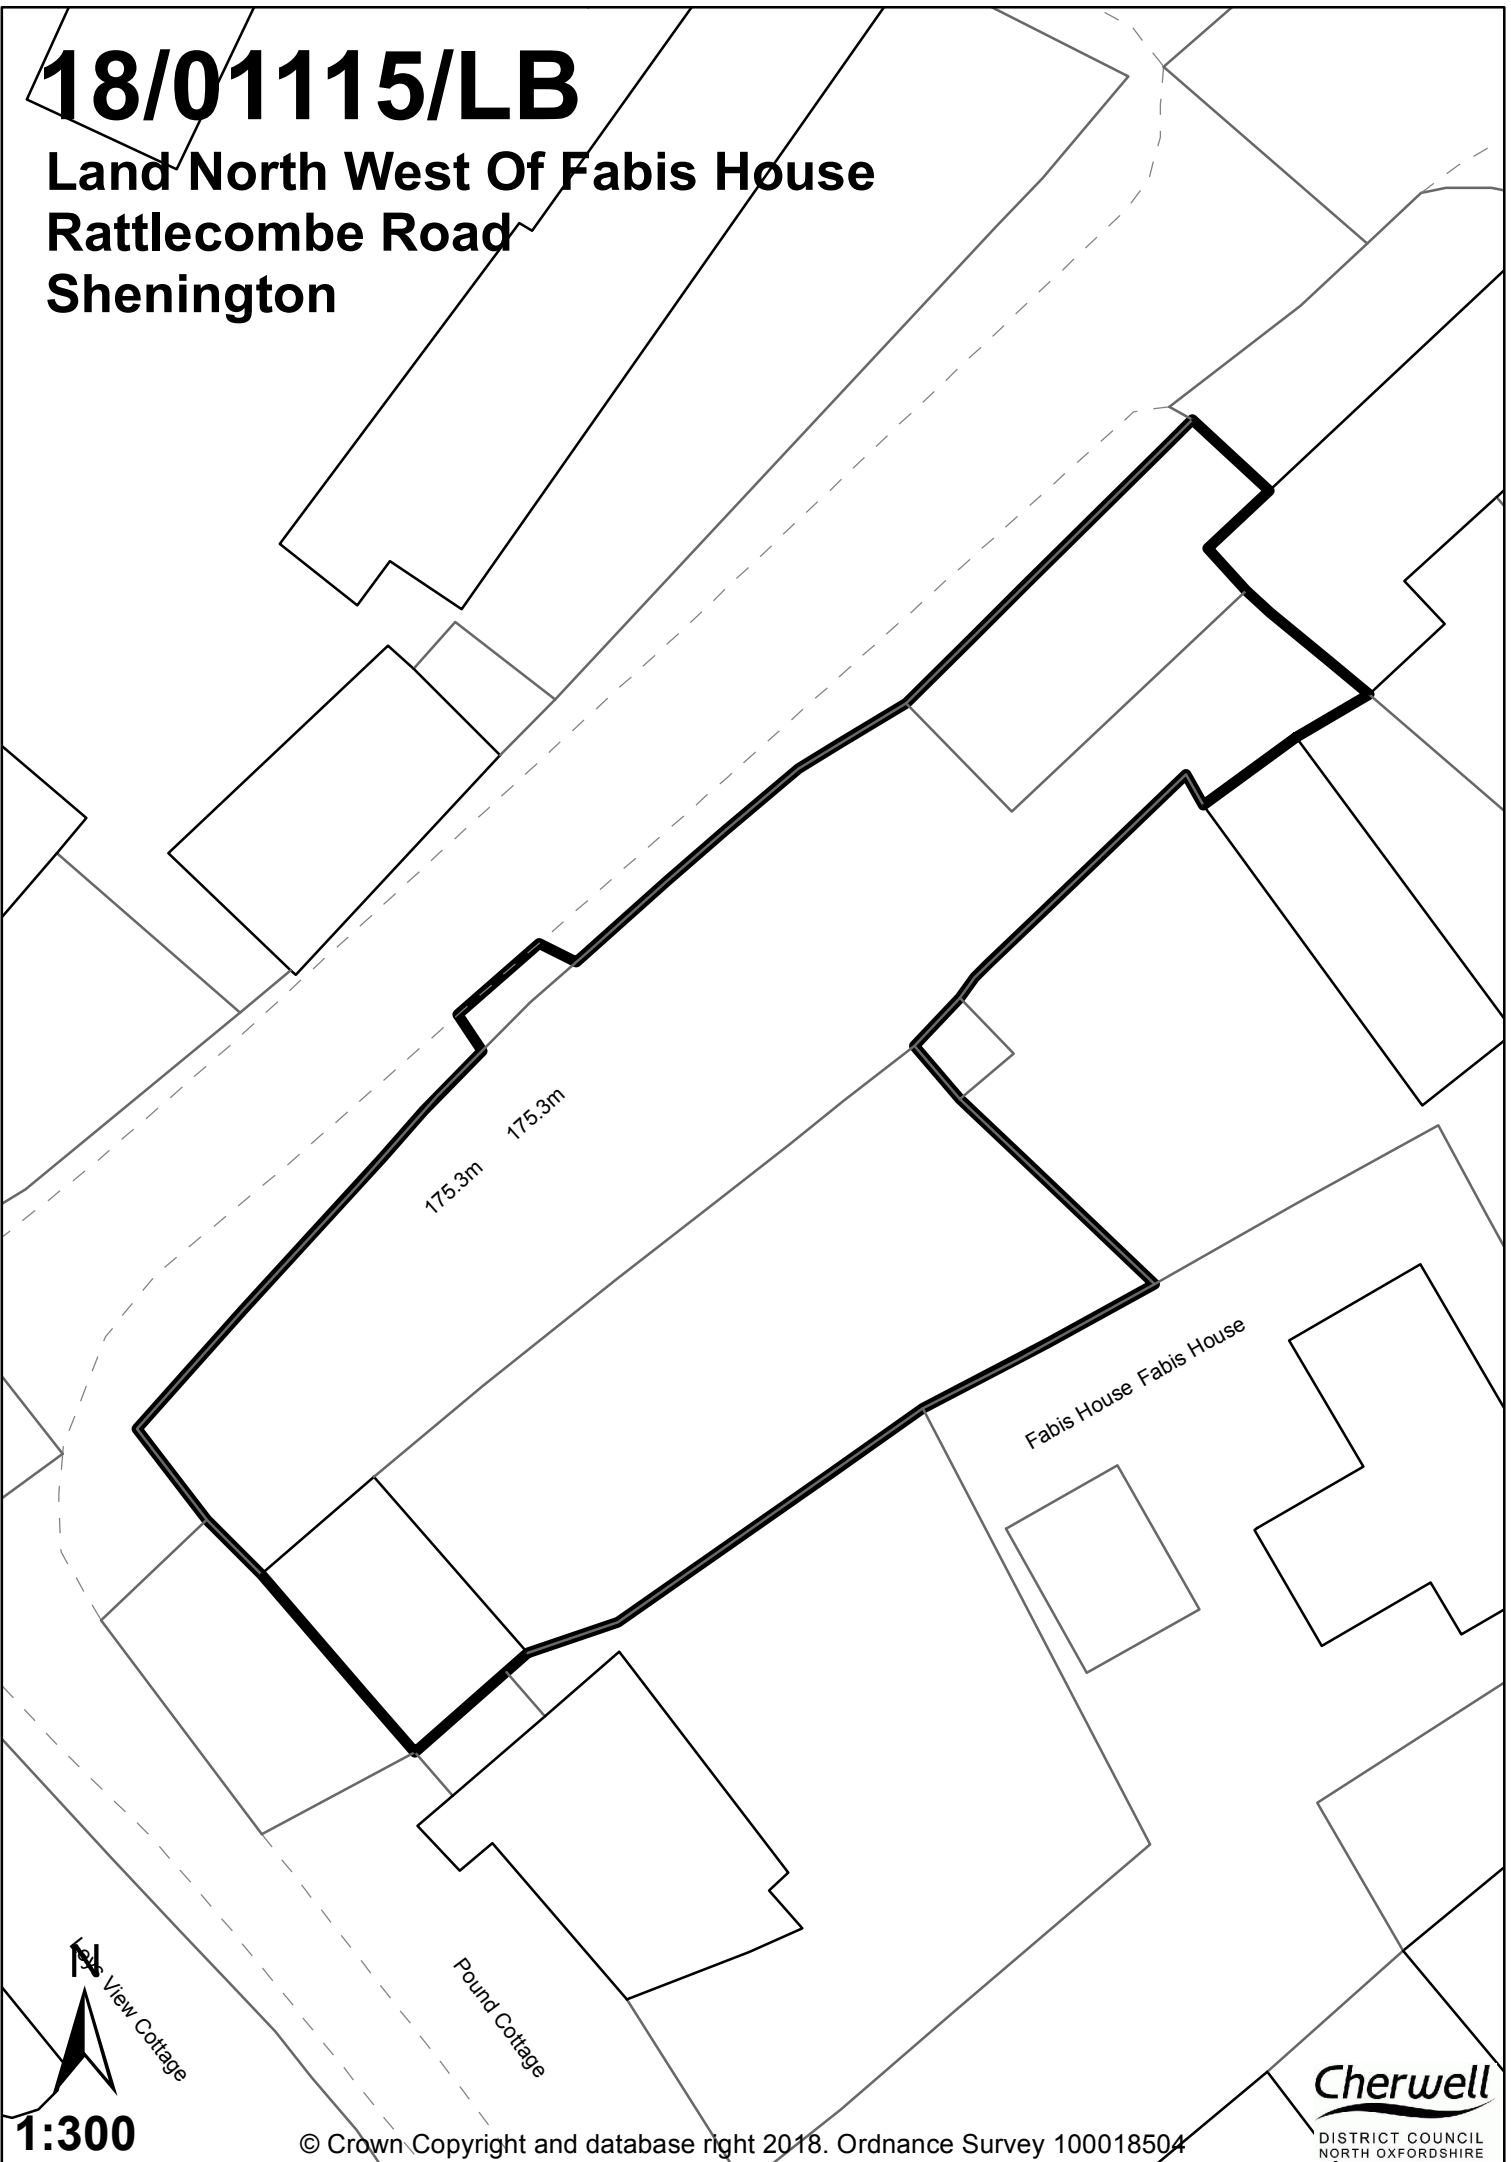

18/01115/LB

Land North West Of Fabis House
Rattlecombe Road
Shenington

175.3m
175.3m

Fabis House Fabis House

Pound Cottage

View Cottage

1:300