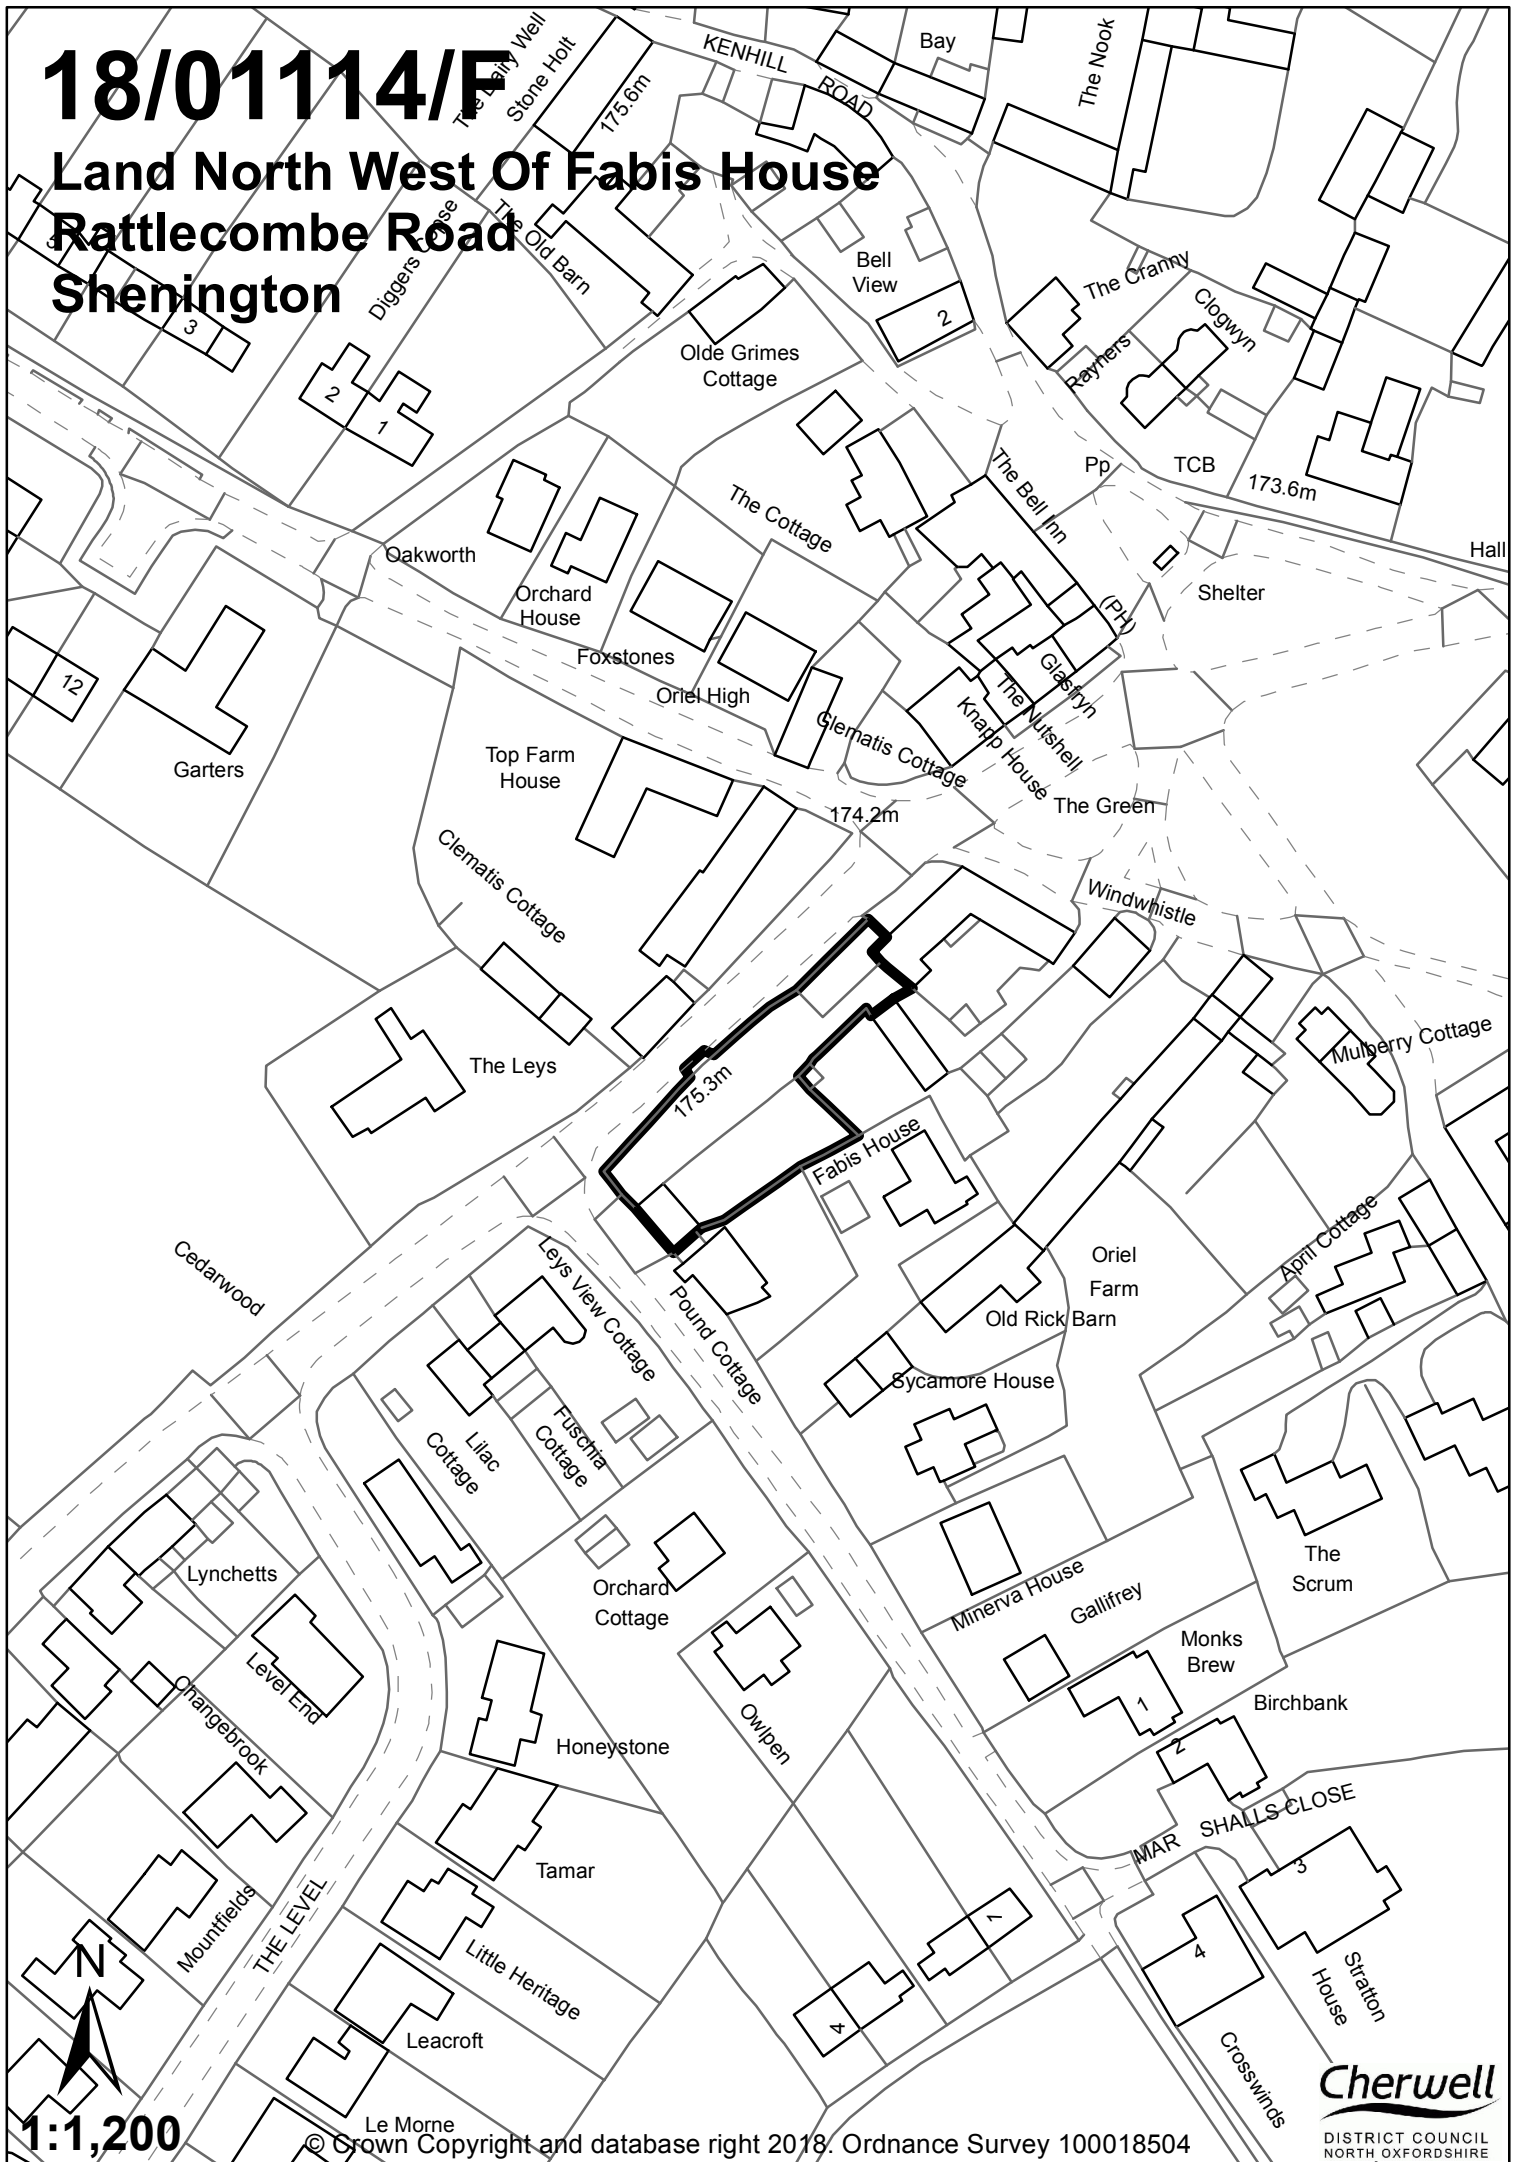

18/01114/F

Land North West Of Fabis House Rattlecombe Road Sherington

1:1,200

Le Morne
© Crown Copyright and database right 2018. Ordnance Survey 100018504

Cherwell
DISTRICT COUNCIL
NORTH OXFORDSHIRE