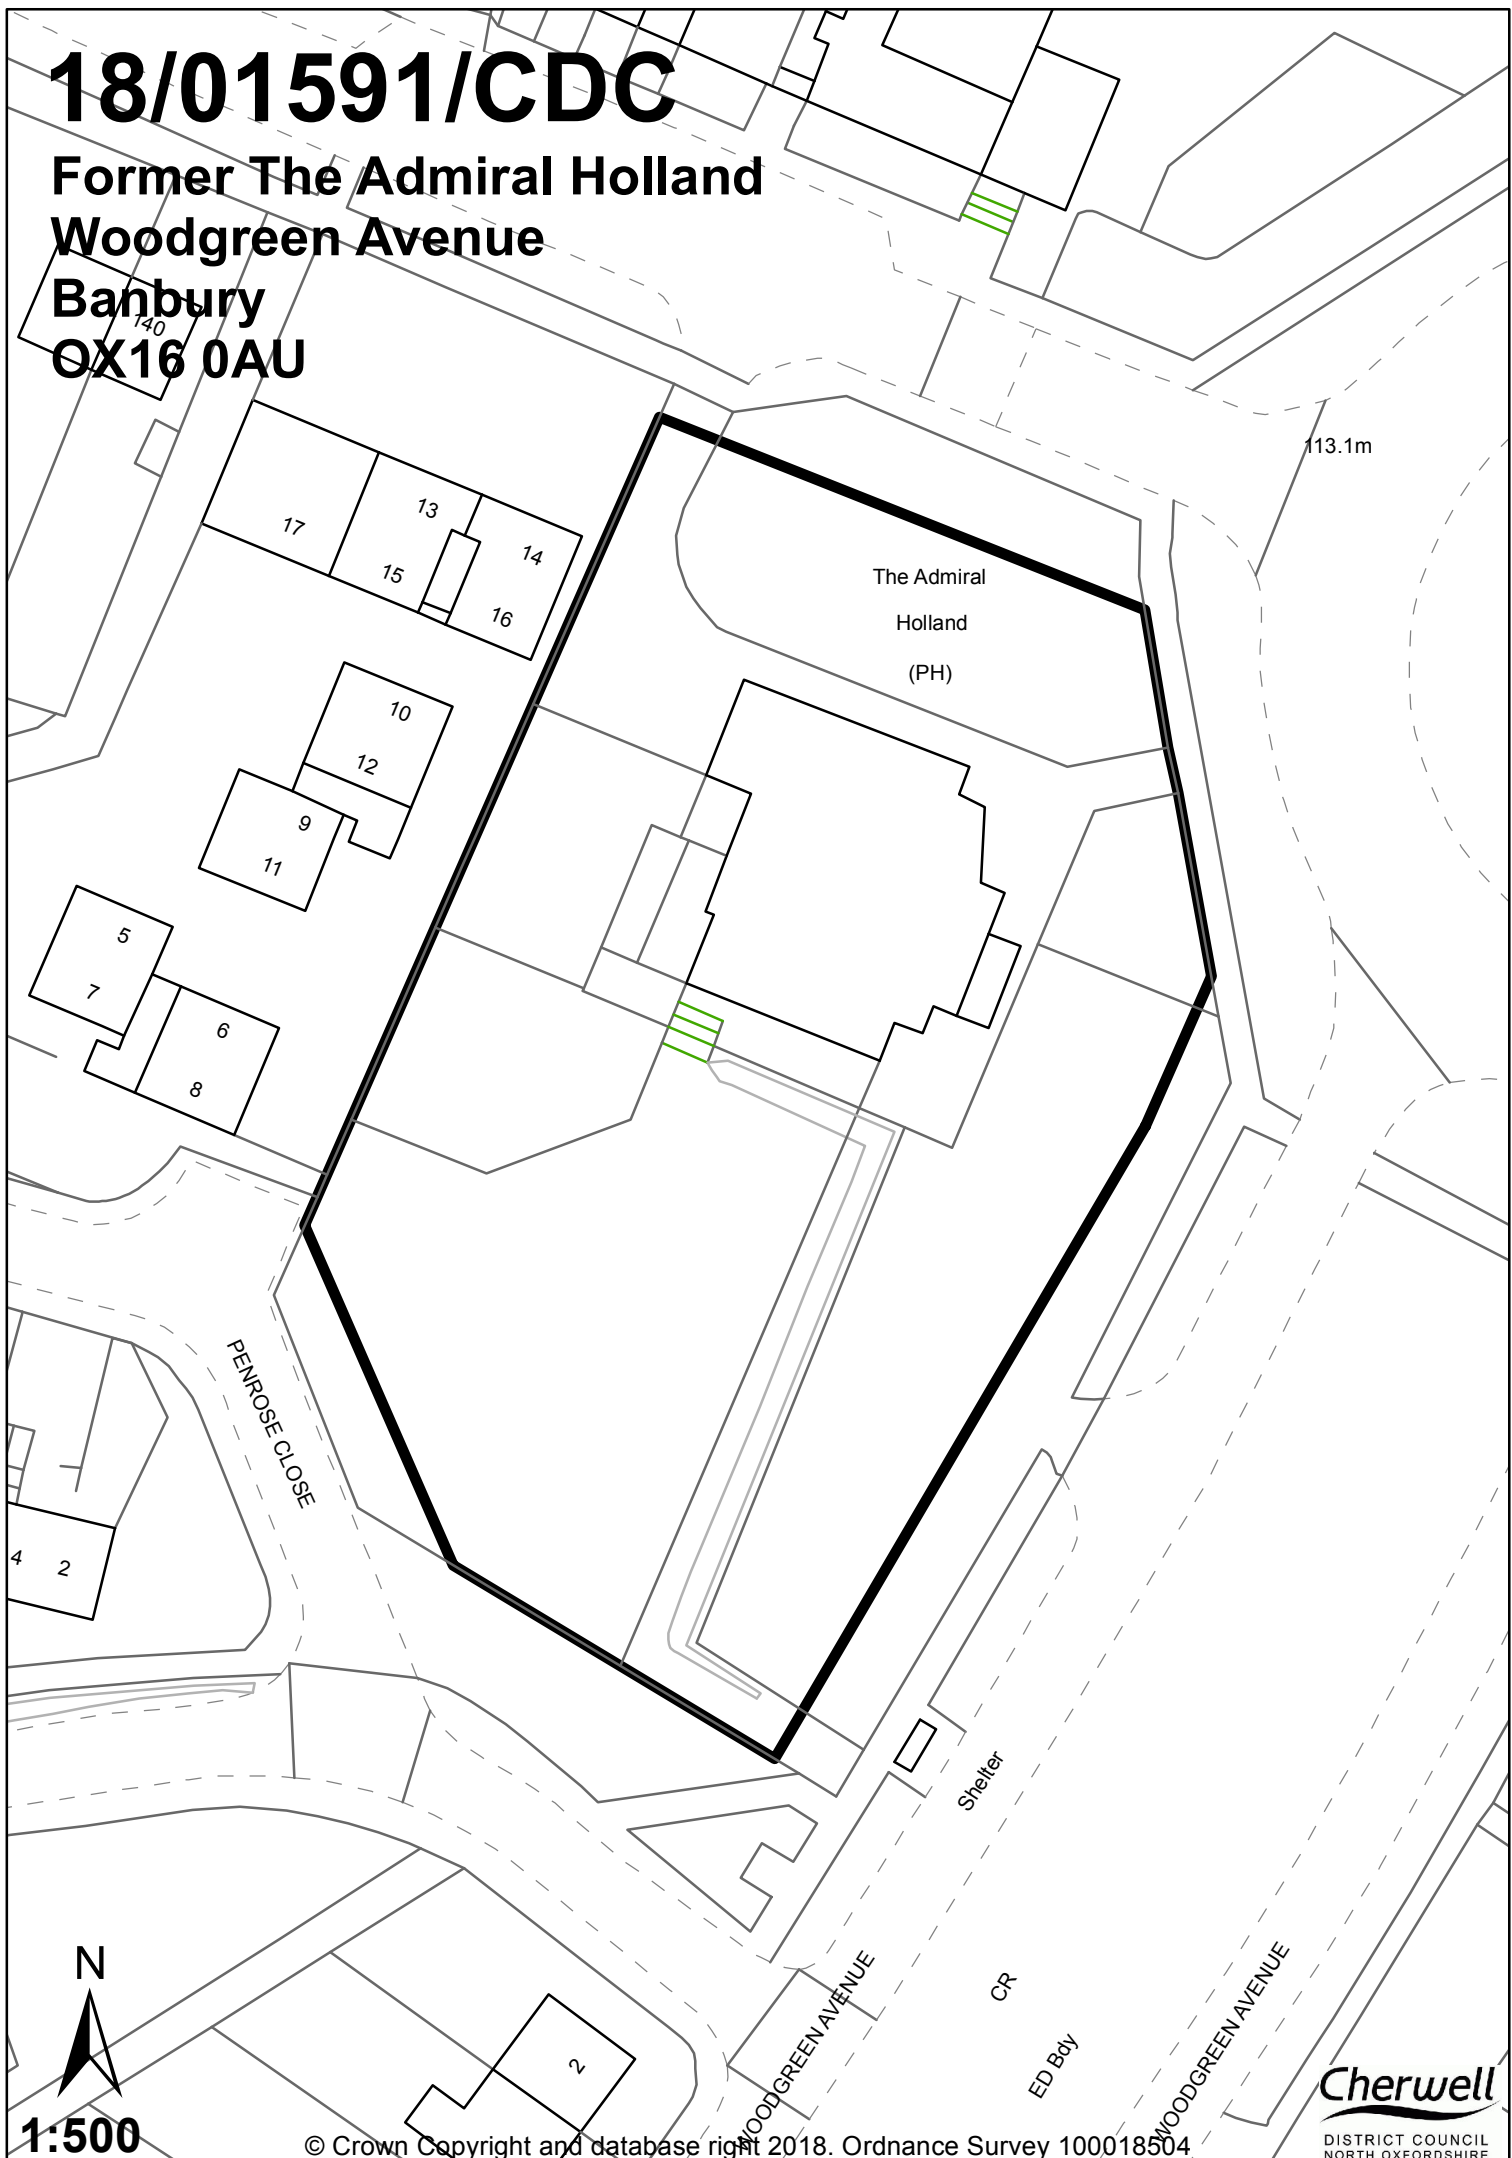

18/01591/CDC

Former The Admiral Holland
Woodgreen Avenue
Banbury
OX16 0AU

113.1m

The Admiral
Holland
(PH)

PENROSE CLOSE

Shelter

CR

ED Bay

WOODGREEN AVENUE

WOODGREEN AVENUE

N
1:500