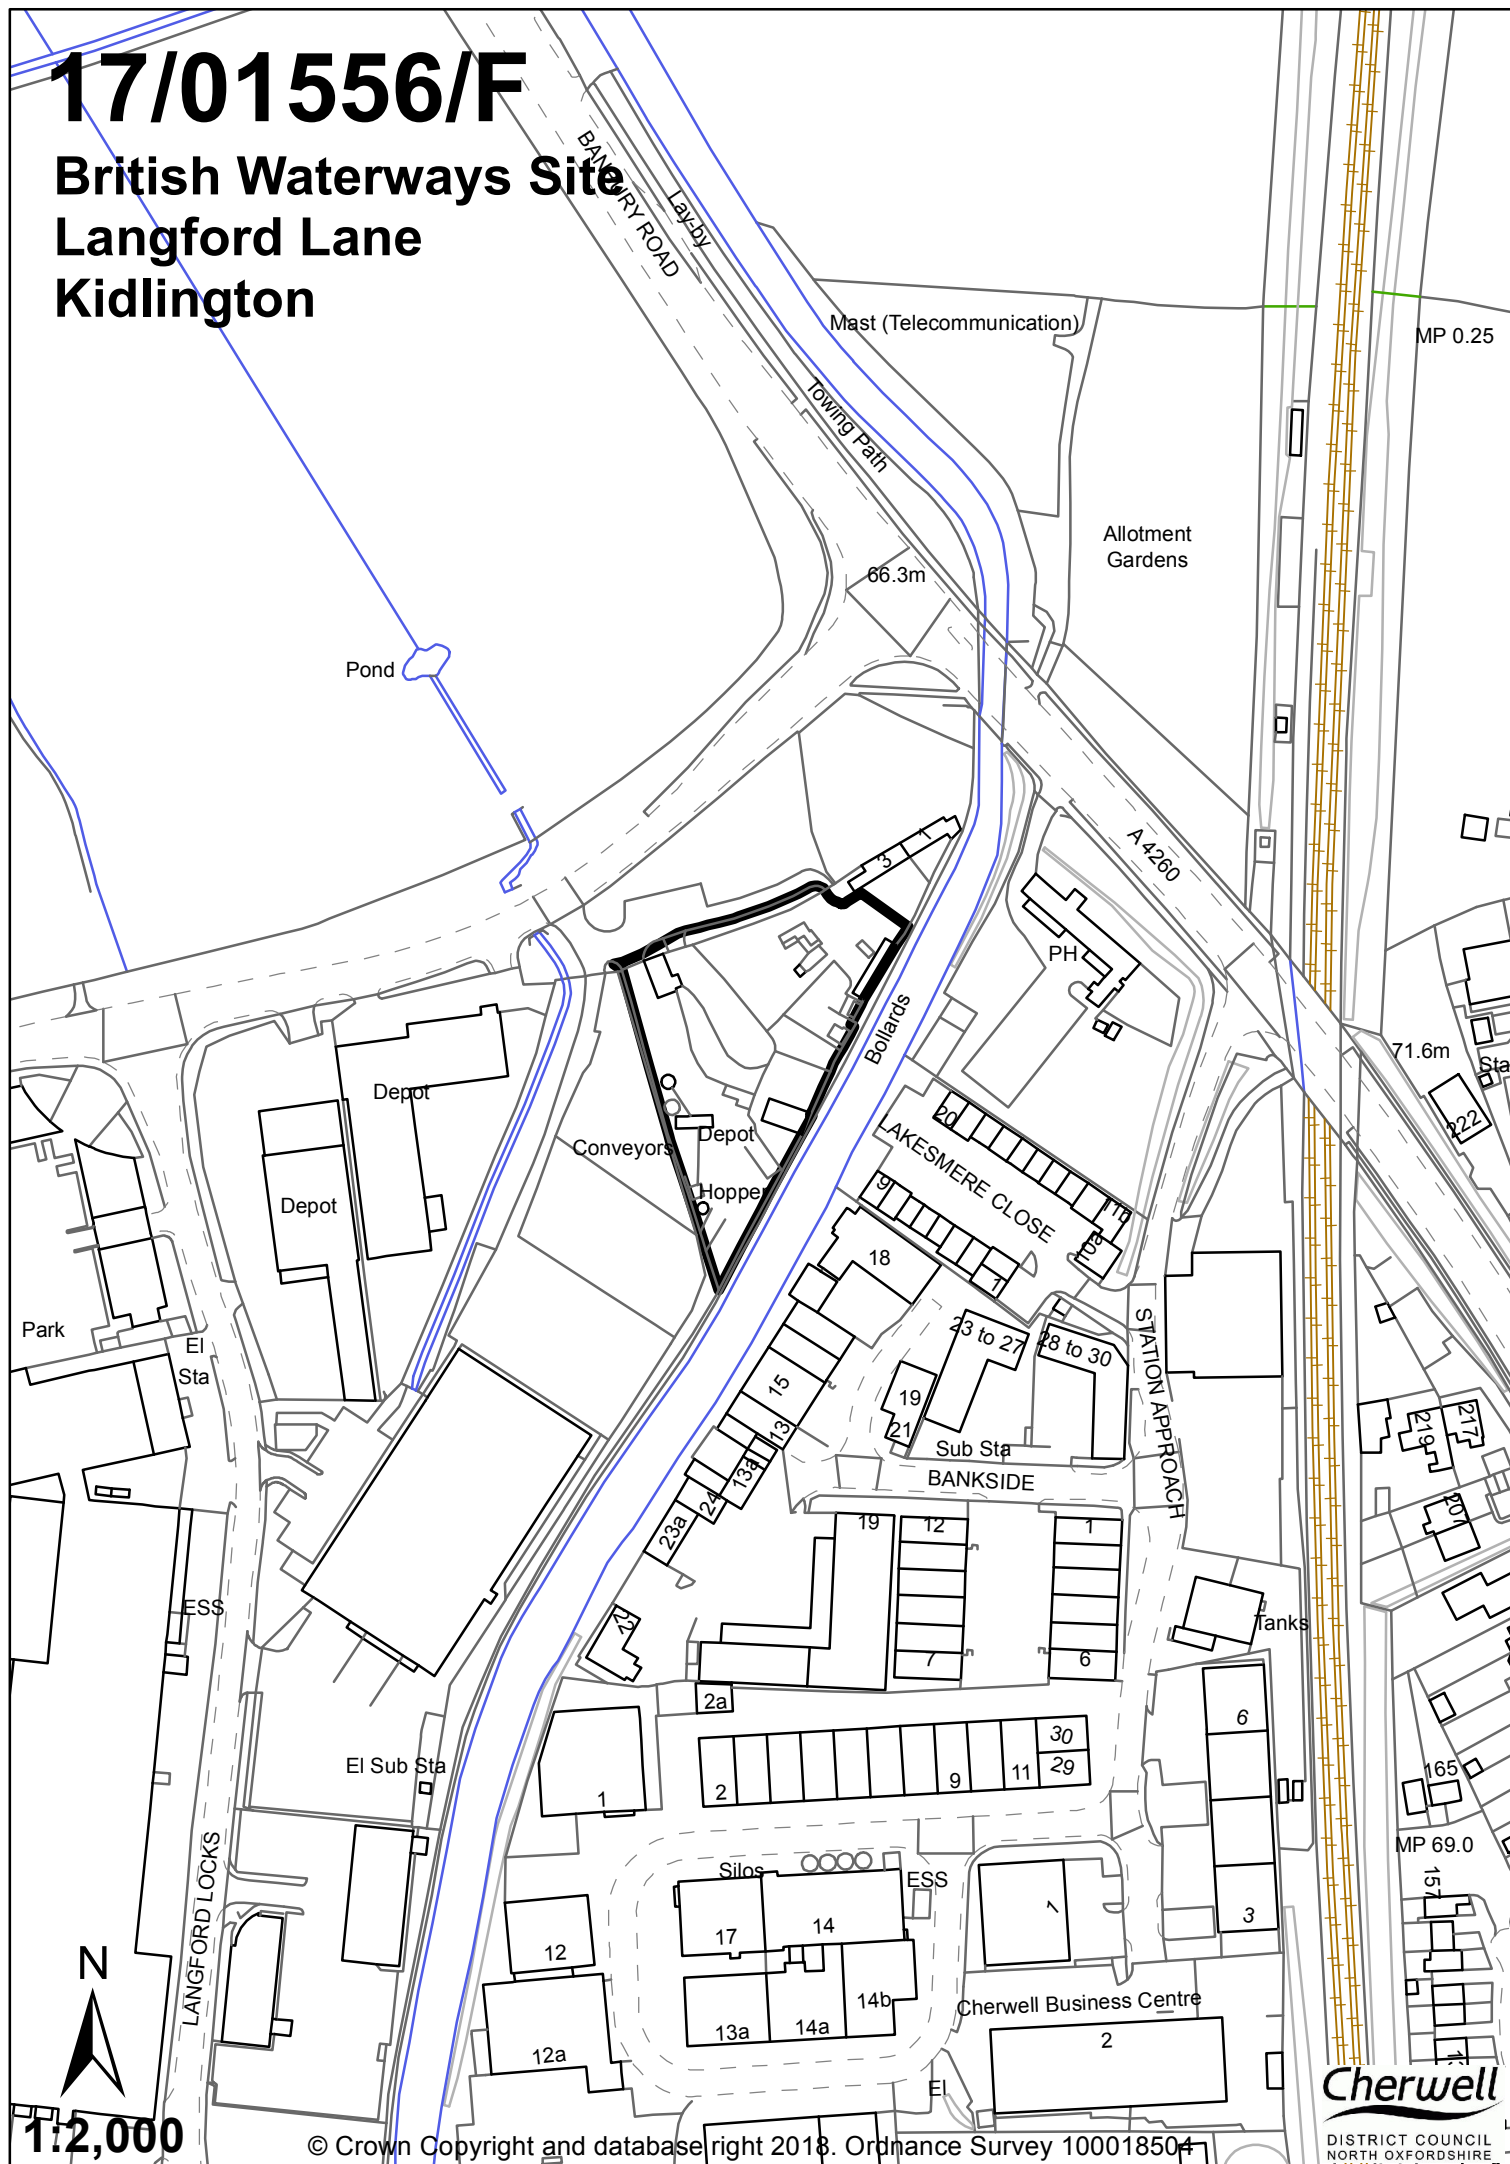

17/01556/F

British Waterways Site Langford Lane Kidlington

1:2,000

© Crown Copyright and database right 2018. Ordnance Survey 100018504

Cherwell
DISTRICT COUNCIL
NORTH OXFORDSHIRE