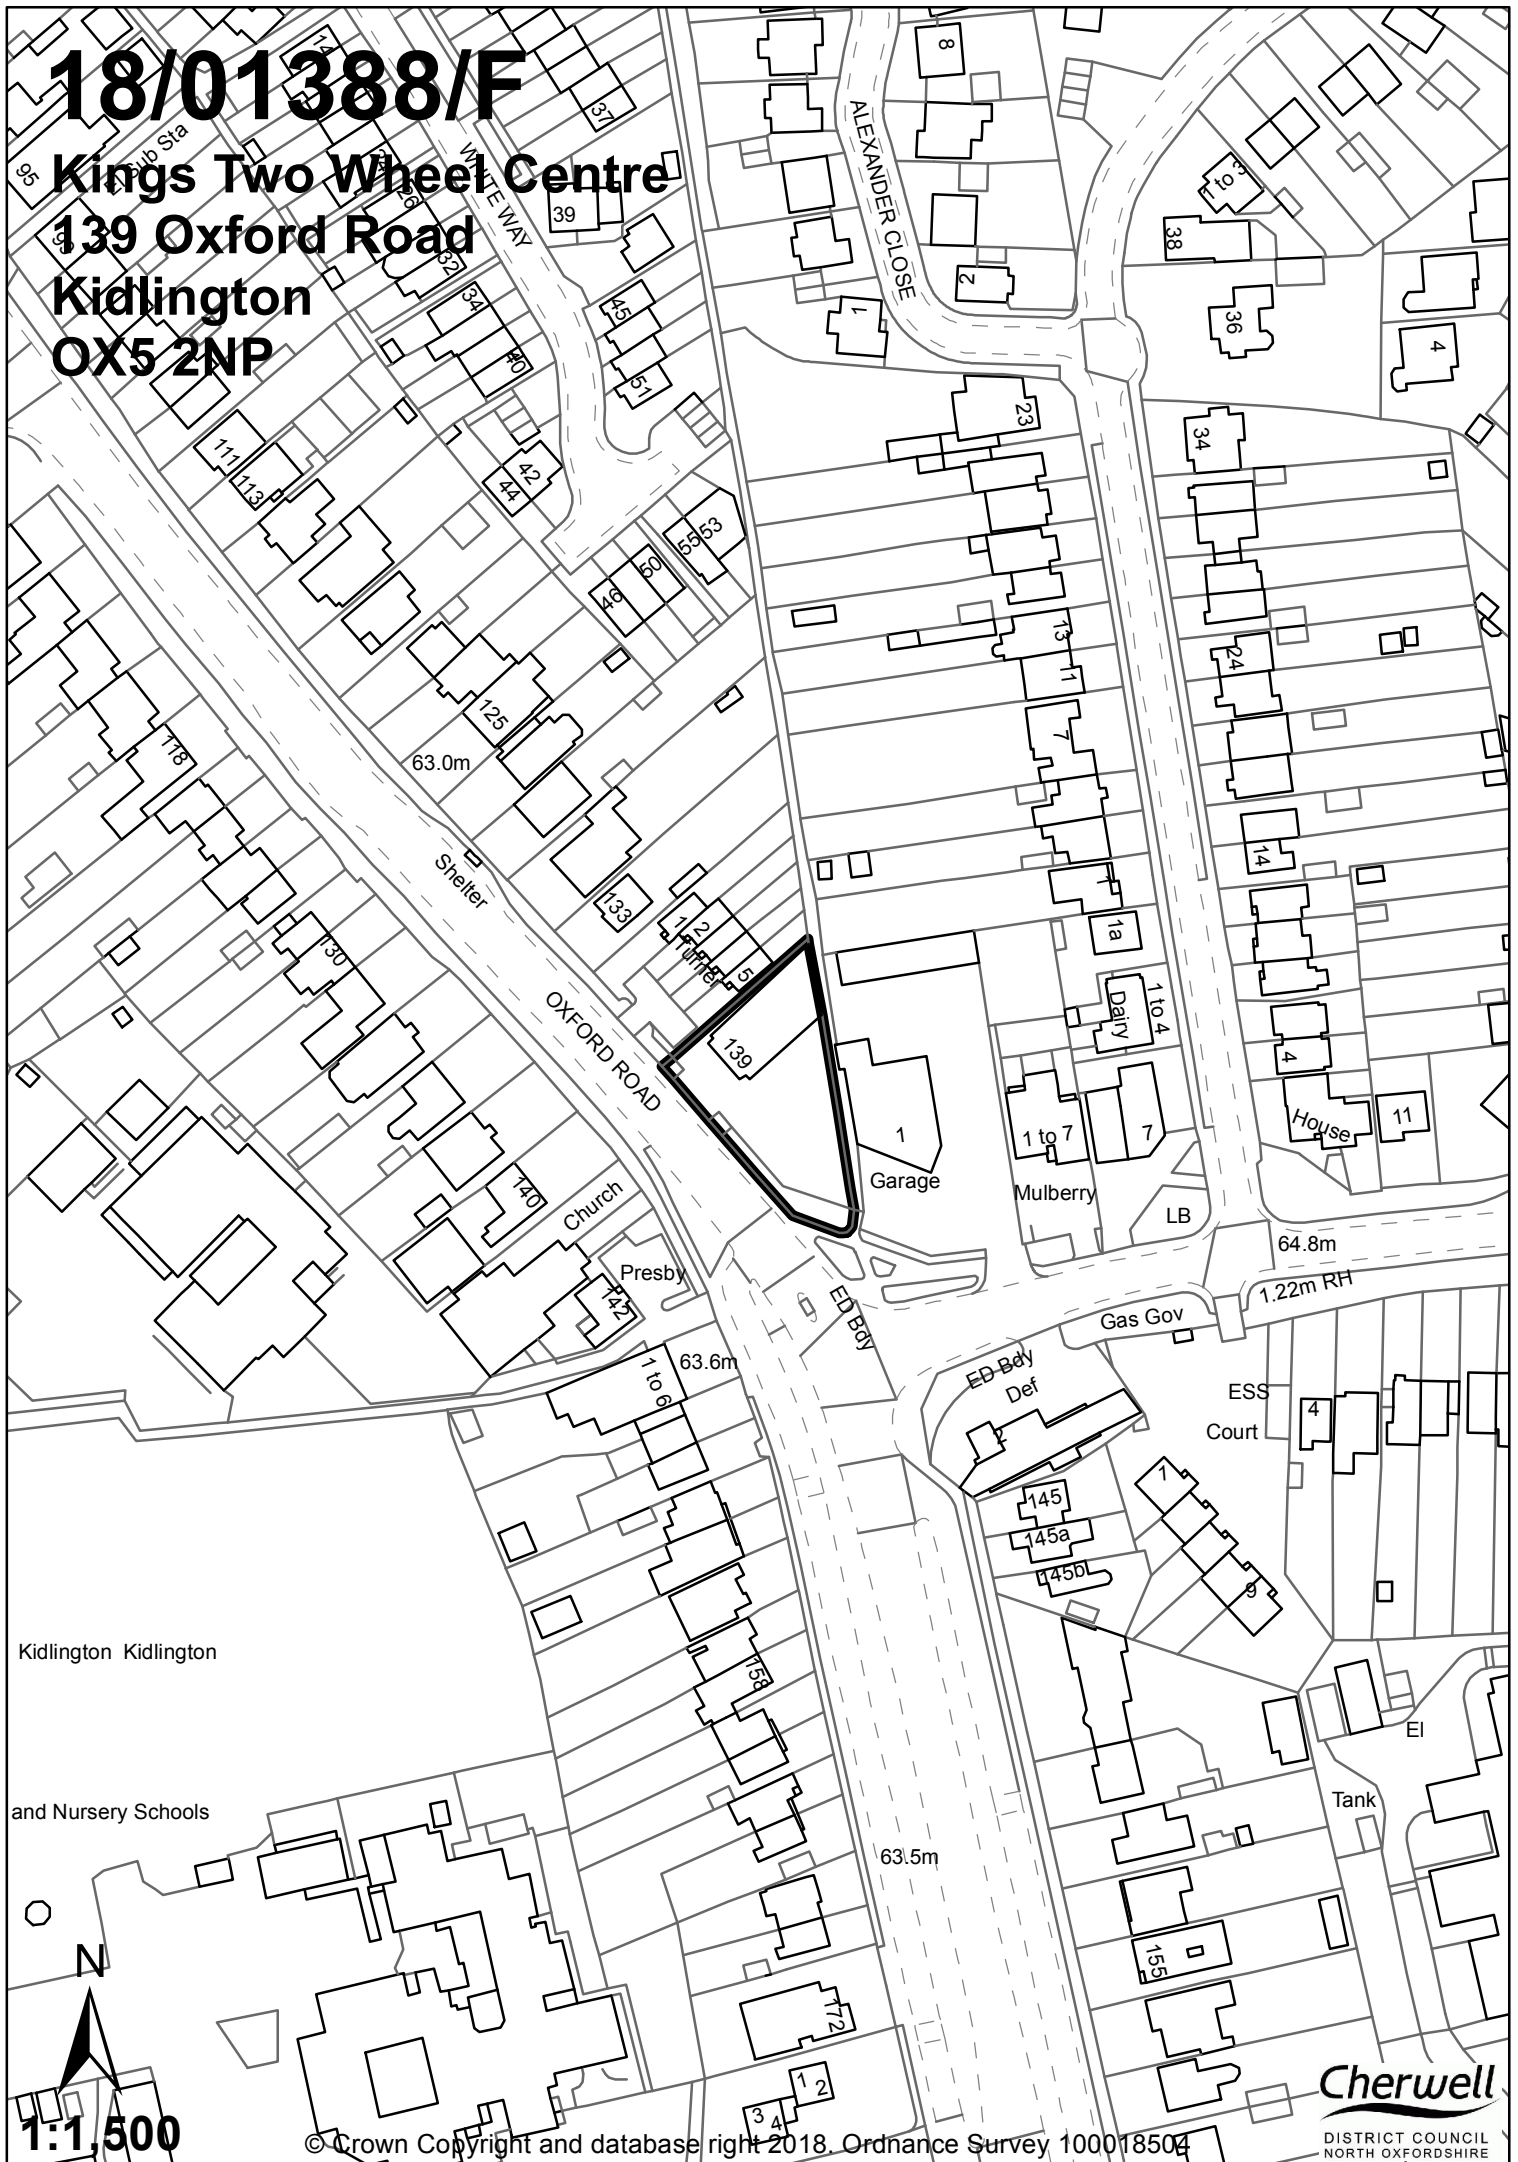

18/01388/F

Kings Two Wheel Centre
139 Oxford Road
Kidlington
OX5 2NP

Kidlington Kidlington

and Nursery Schools

N
1:1,500