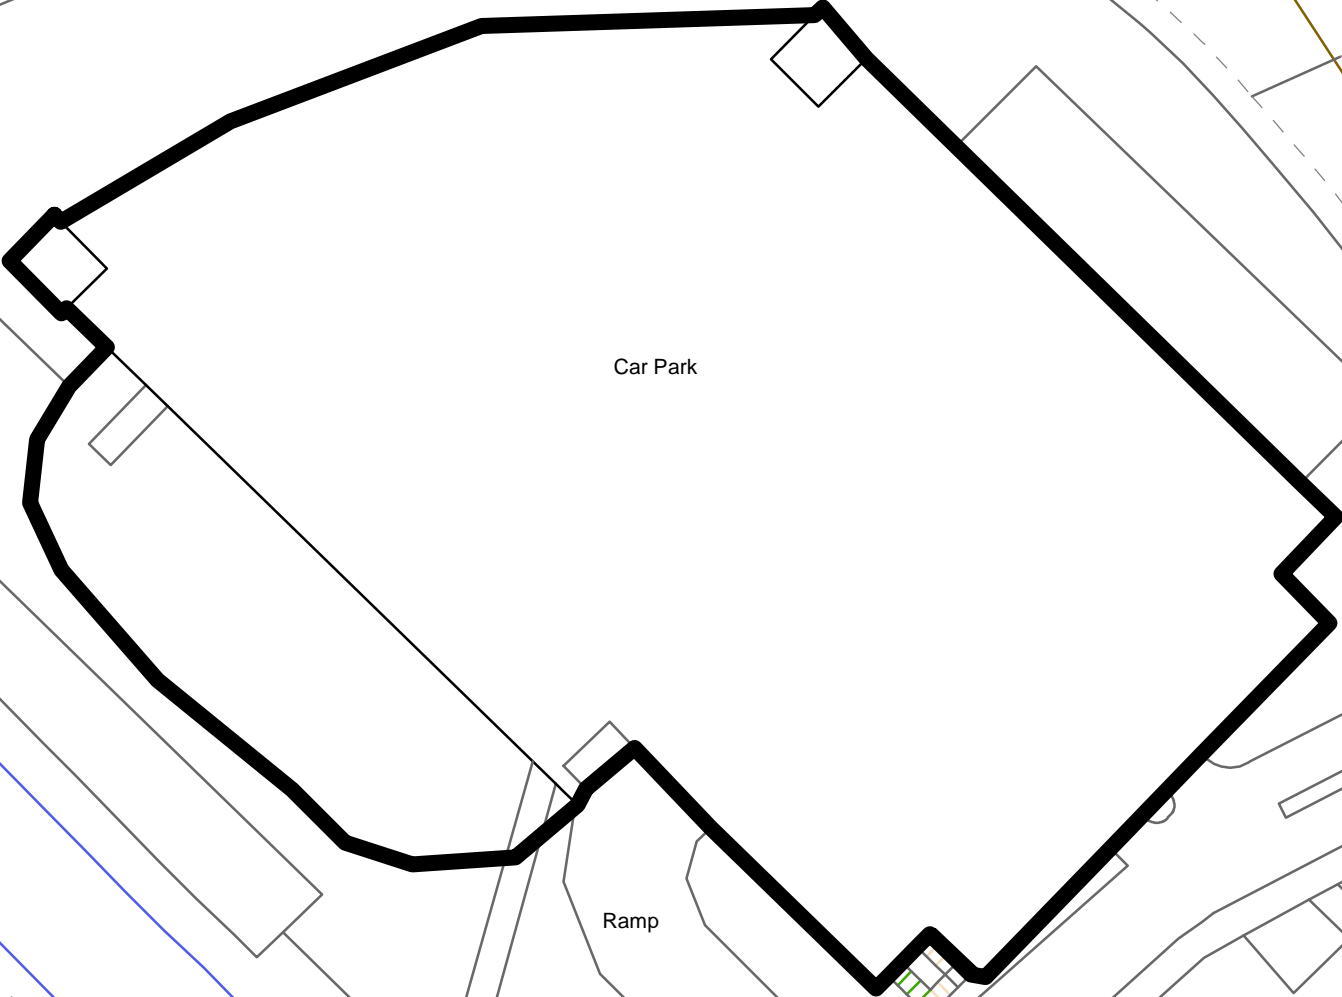

11/00057/F

Car Park

Ramp

Scale
1:500

Reproduced from the Ordnance Survey mapping with the permission of the Controller of Her Majesty's Stationery Office © Crown Copyright. Unauthorised reproduction infringes crown copyright and may lead to prosecution or civil proceedings.
Cherwell District Council Licence number 100018504