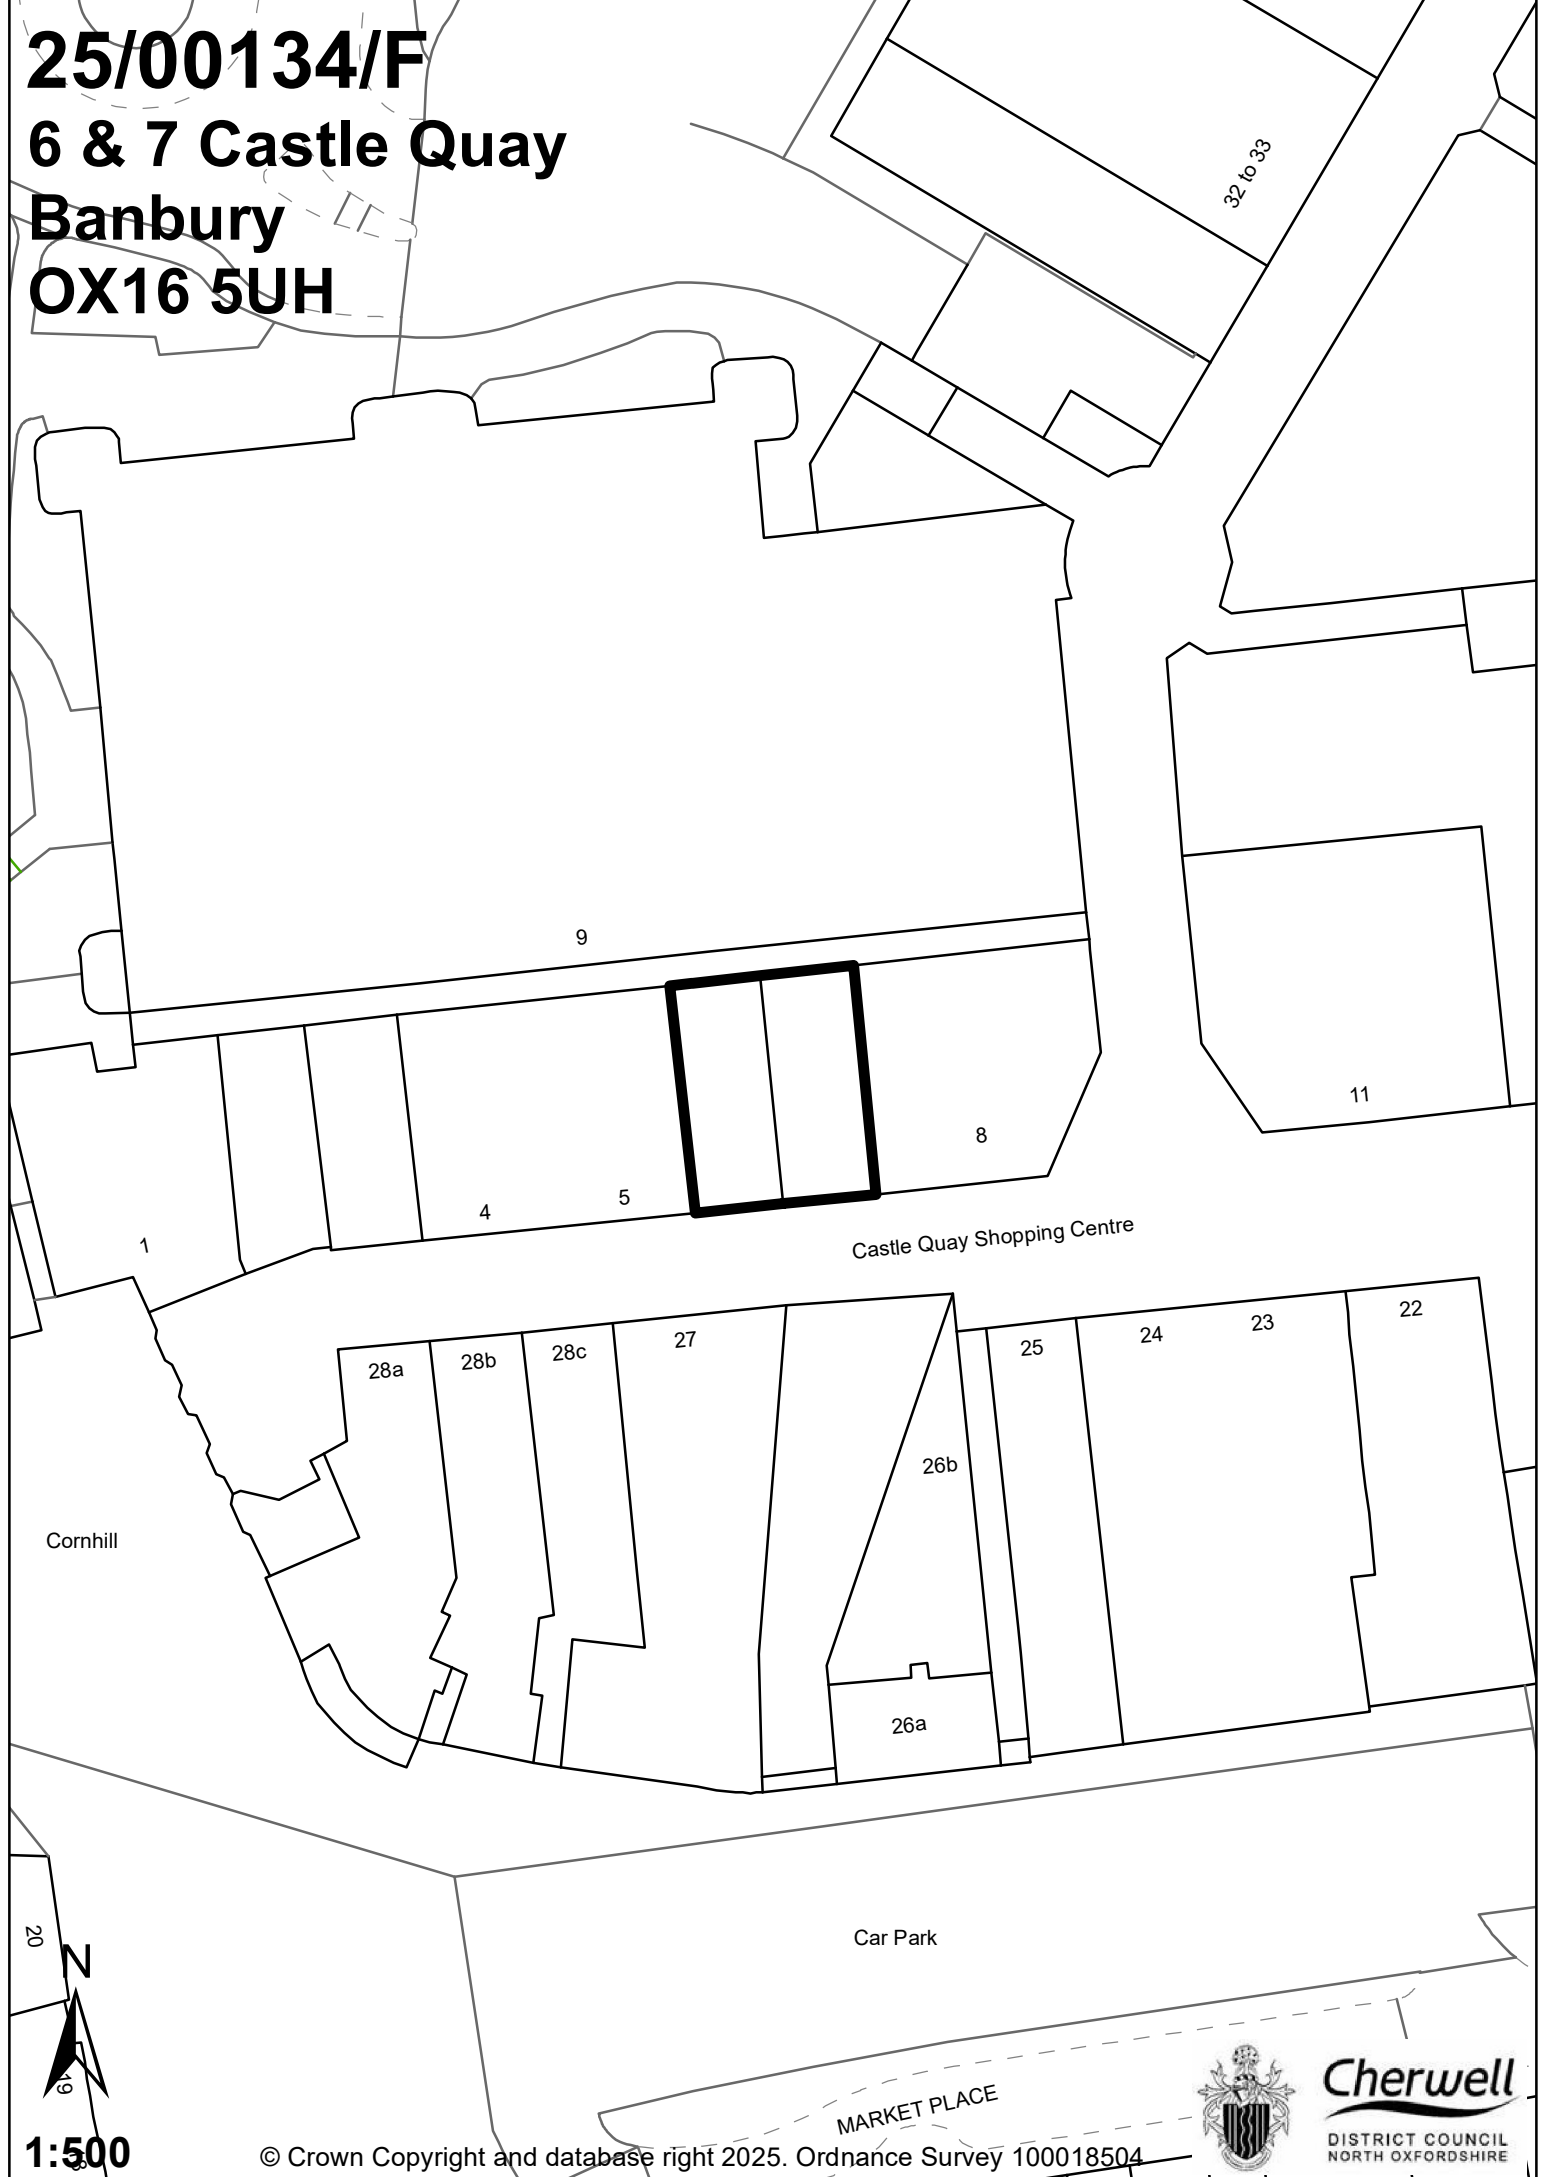

25/00134/F
6 & 7 Castle Quay
Banbury
OX16 5UH

1:500