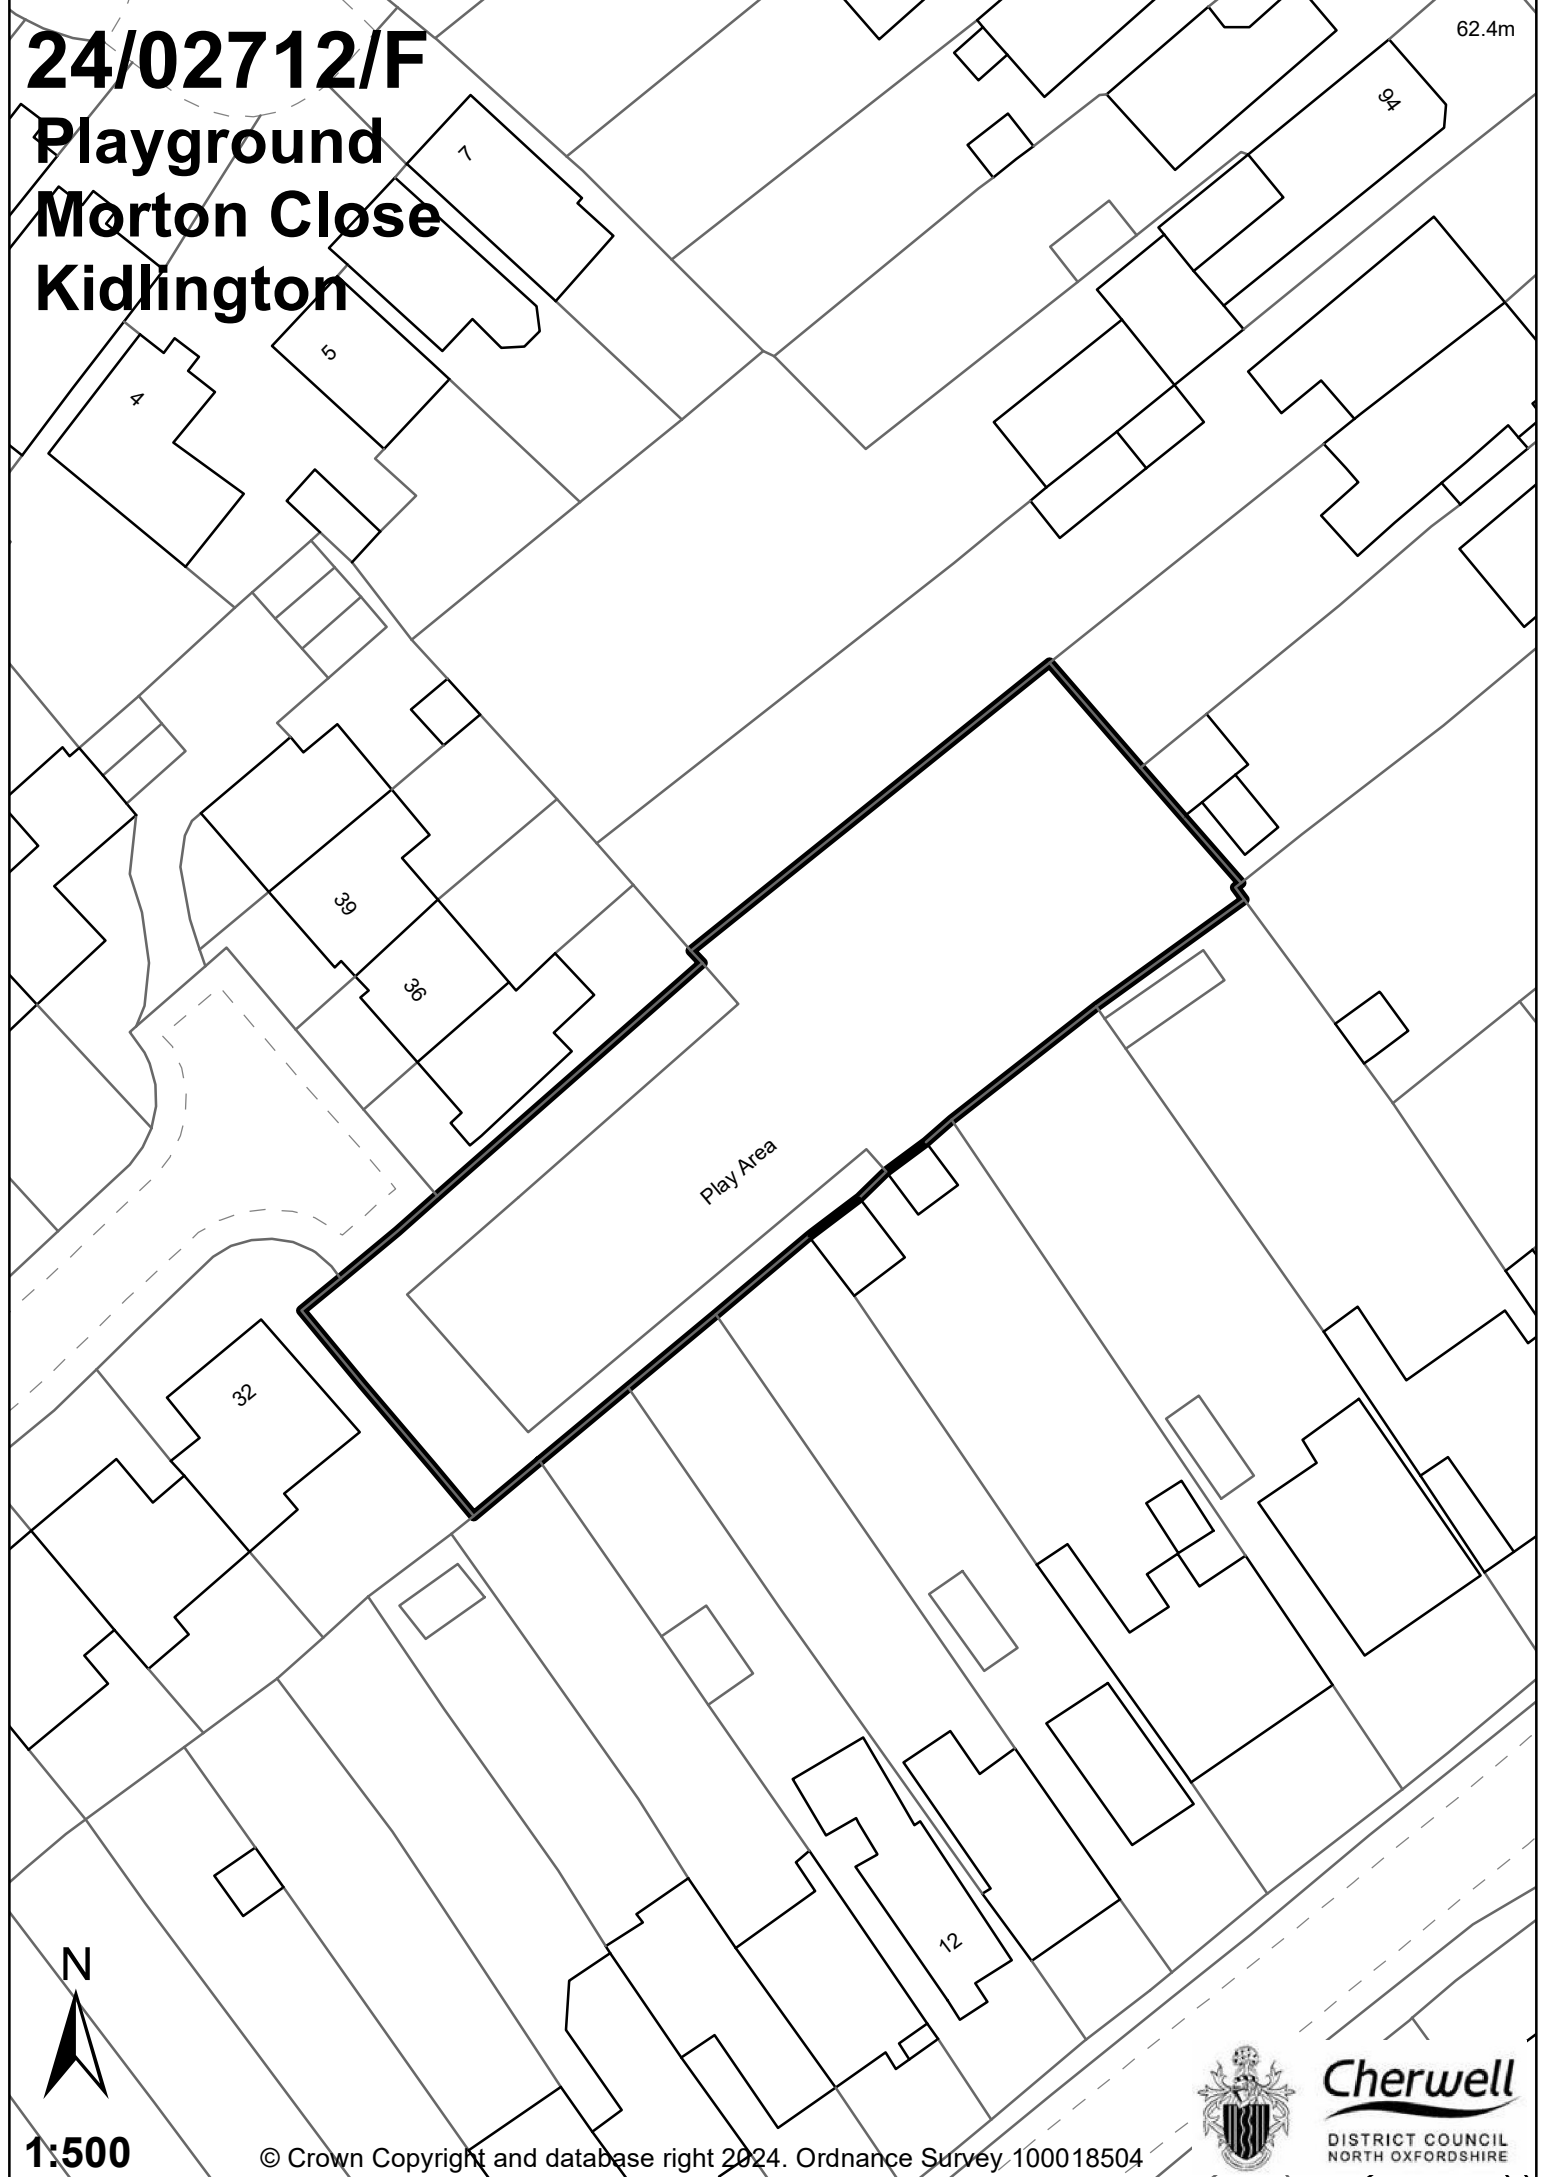

24/02712/F

62.4m

**Playground  
Morton Close  
Kidlington**

Play Area

1:500