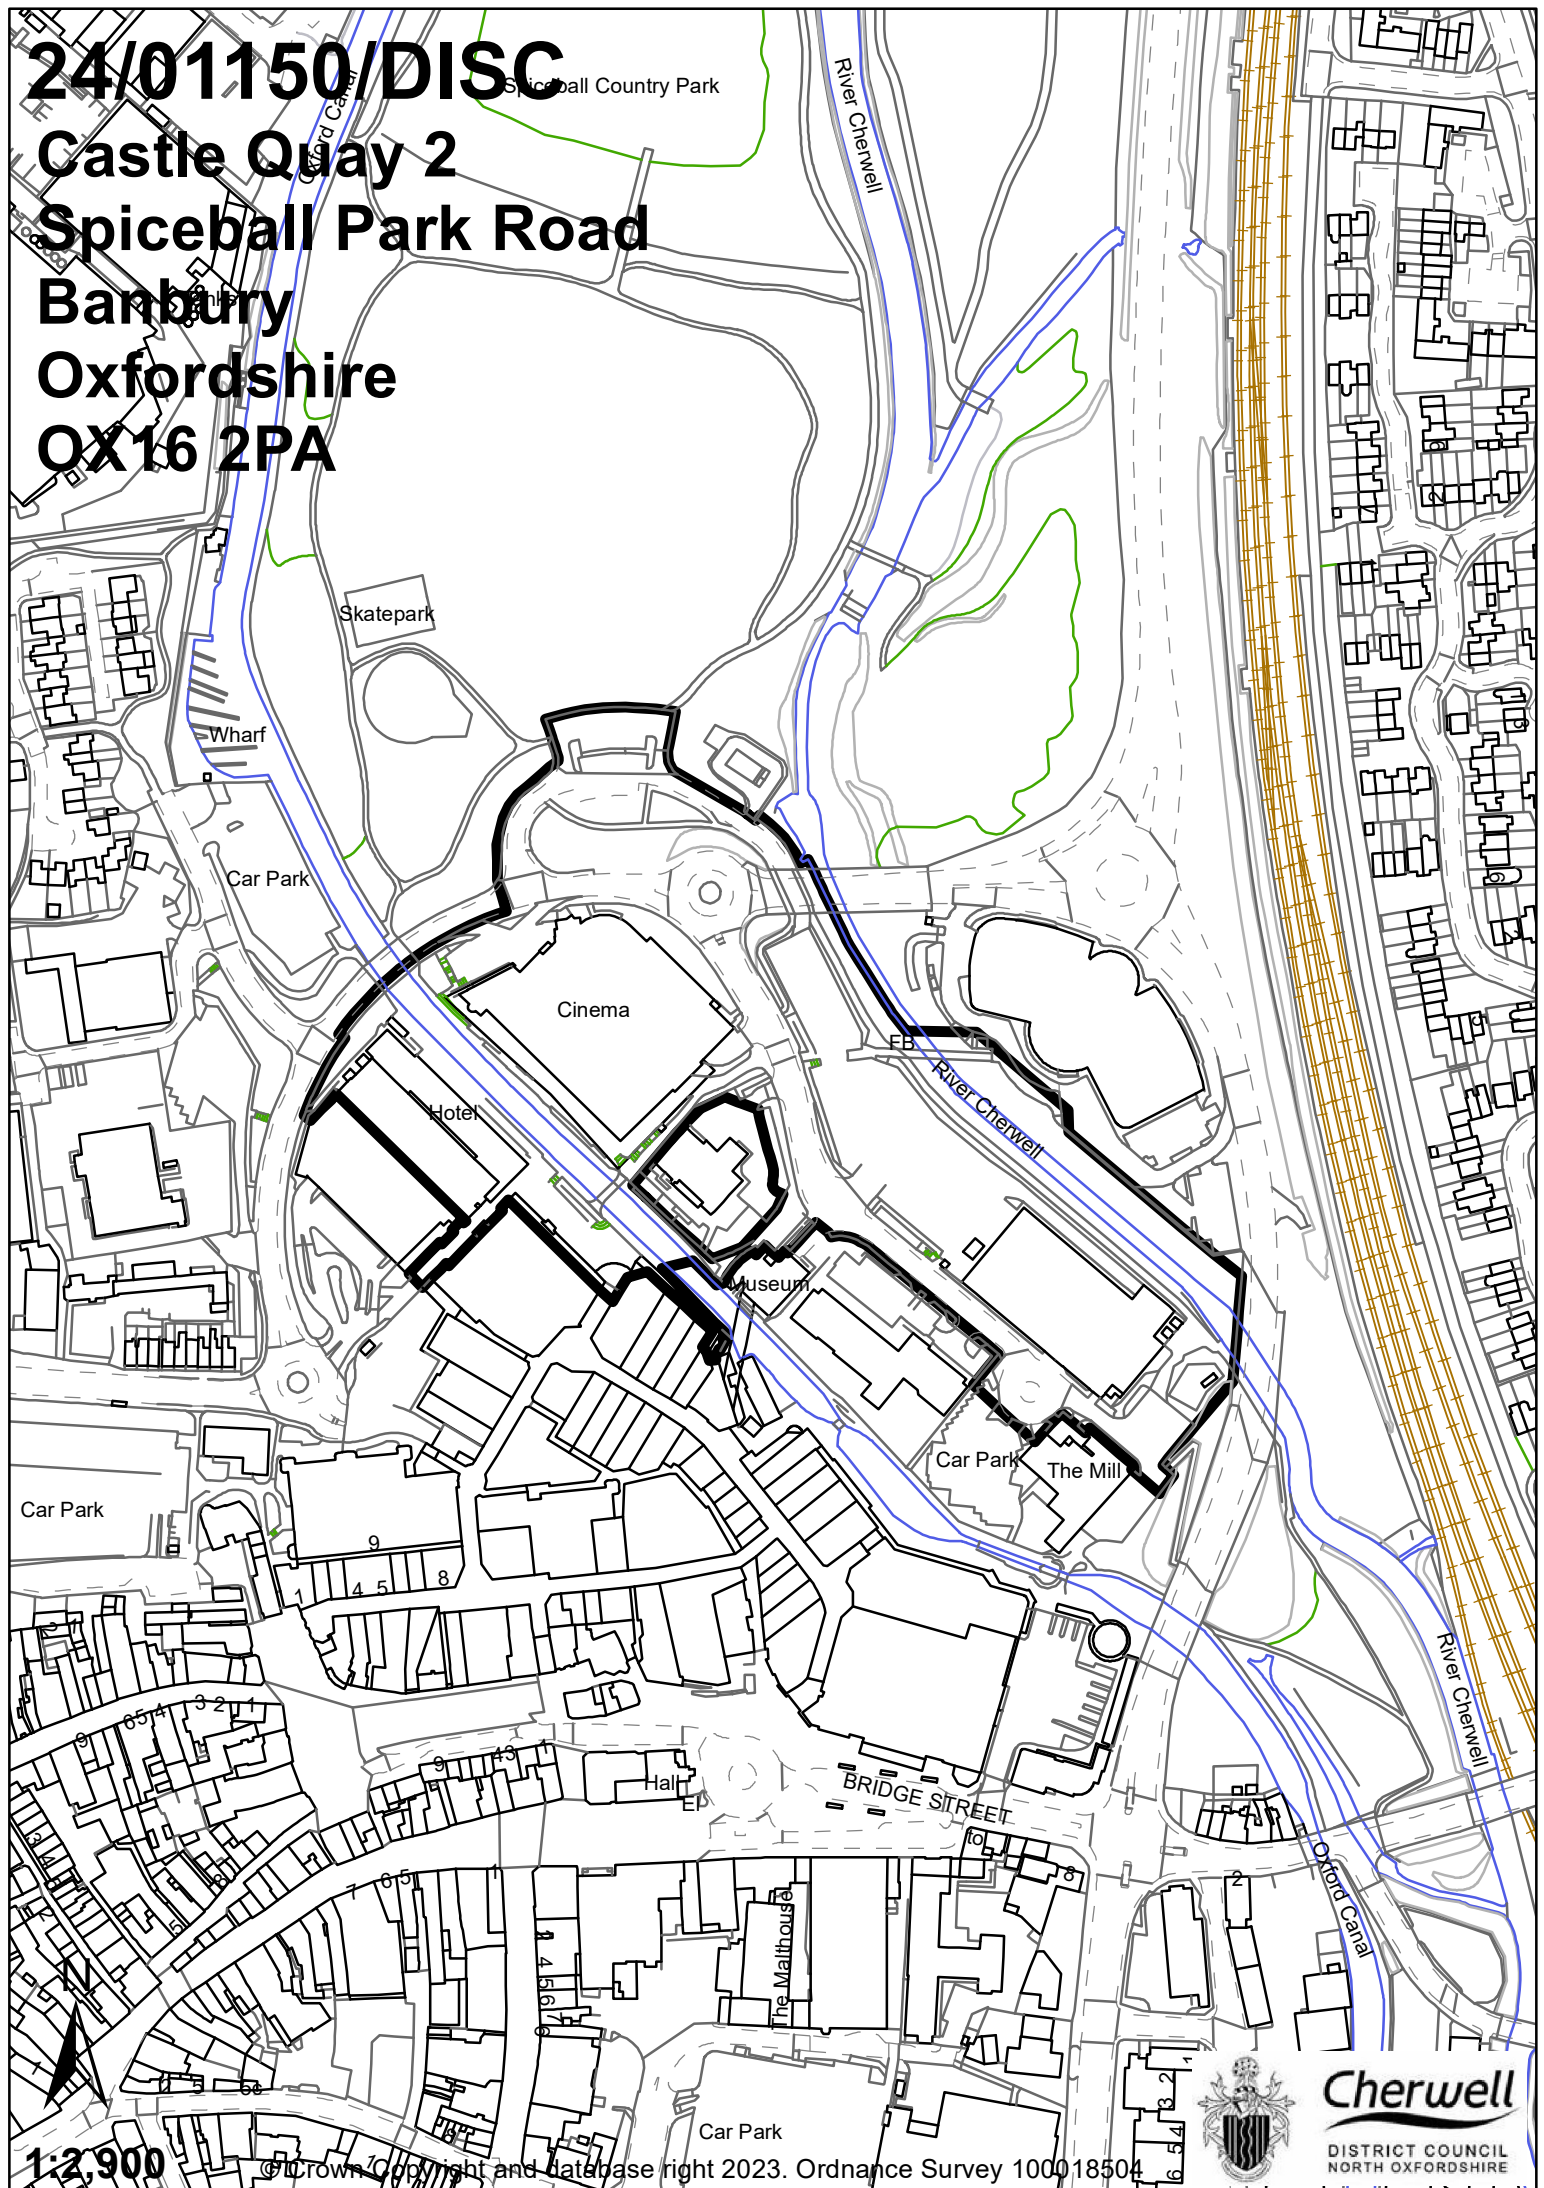

24/01150/DISC
Castle Quay 2
Spiceball Park Road
Banbury
Oxfordshire
OX16 2PA

1:2,900

© Crown Copyright and database right 2023. Ordnance Survey 100018504

Cherwell
DISTRICT COUNCIL
NORTH OXFORDSHIRE