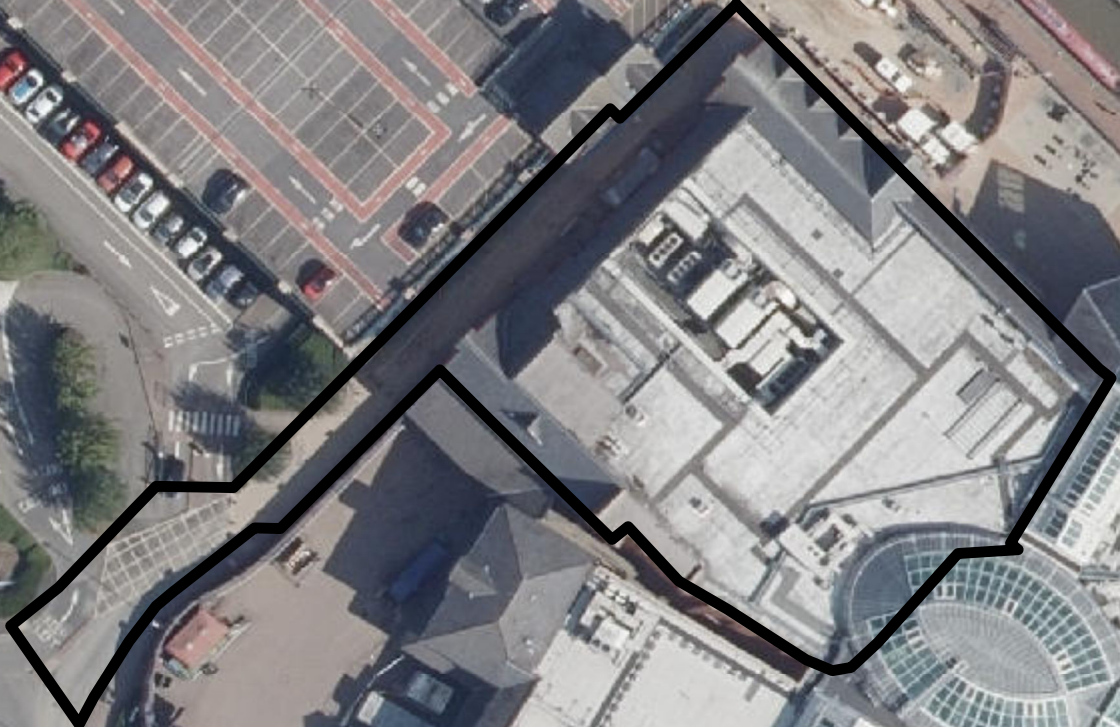

24/01224/CDC

Cherwell District Council
Lock 29
Castle Quay
Banbury
OX16 5UN

1:750

© Crown Copyright and database right 2023. Ordnance Survey 100018504

Cherwell
DISTRICT COUNCIL
NORTH OXFORDSHIRE