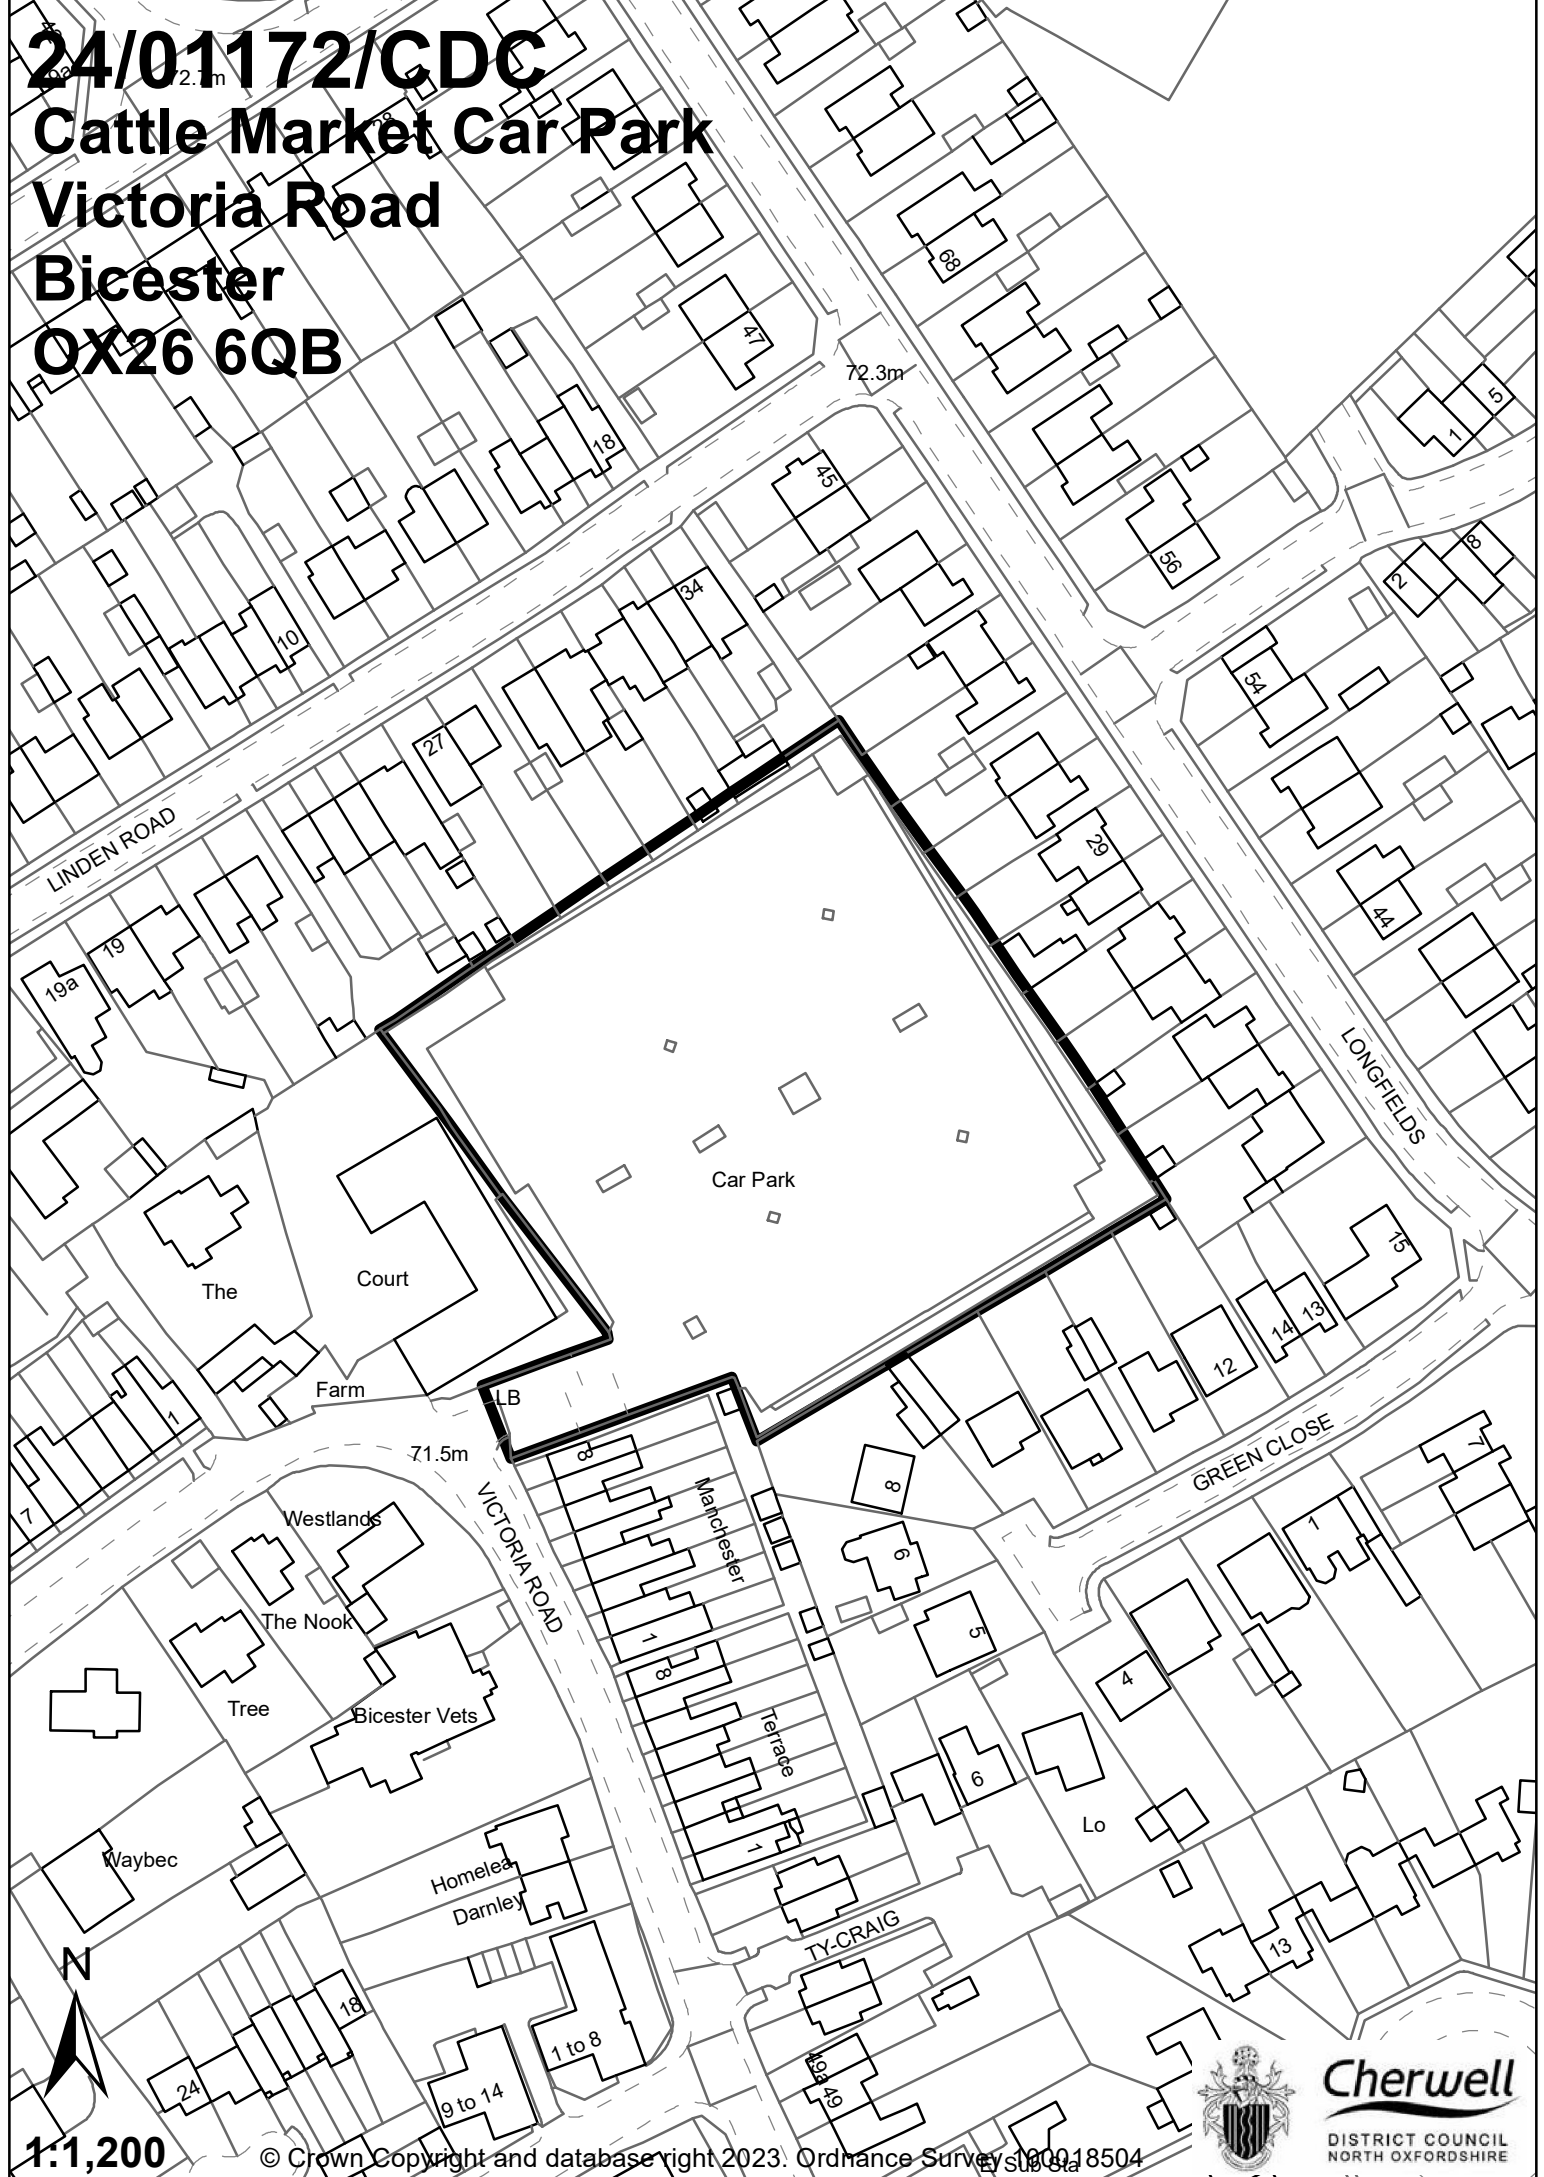

24/01172/GDC
Cattle Market Car Park
Victoria Road
Bicester
OX26 6QB

1:1,200