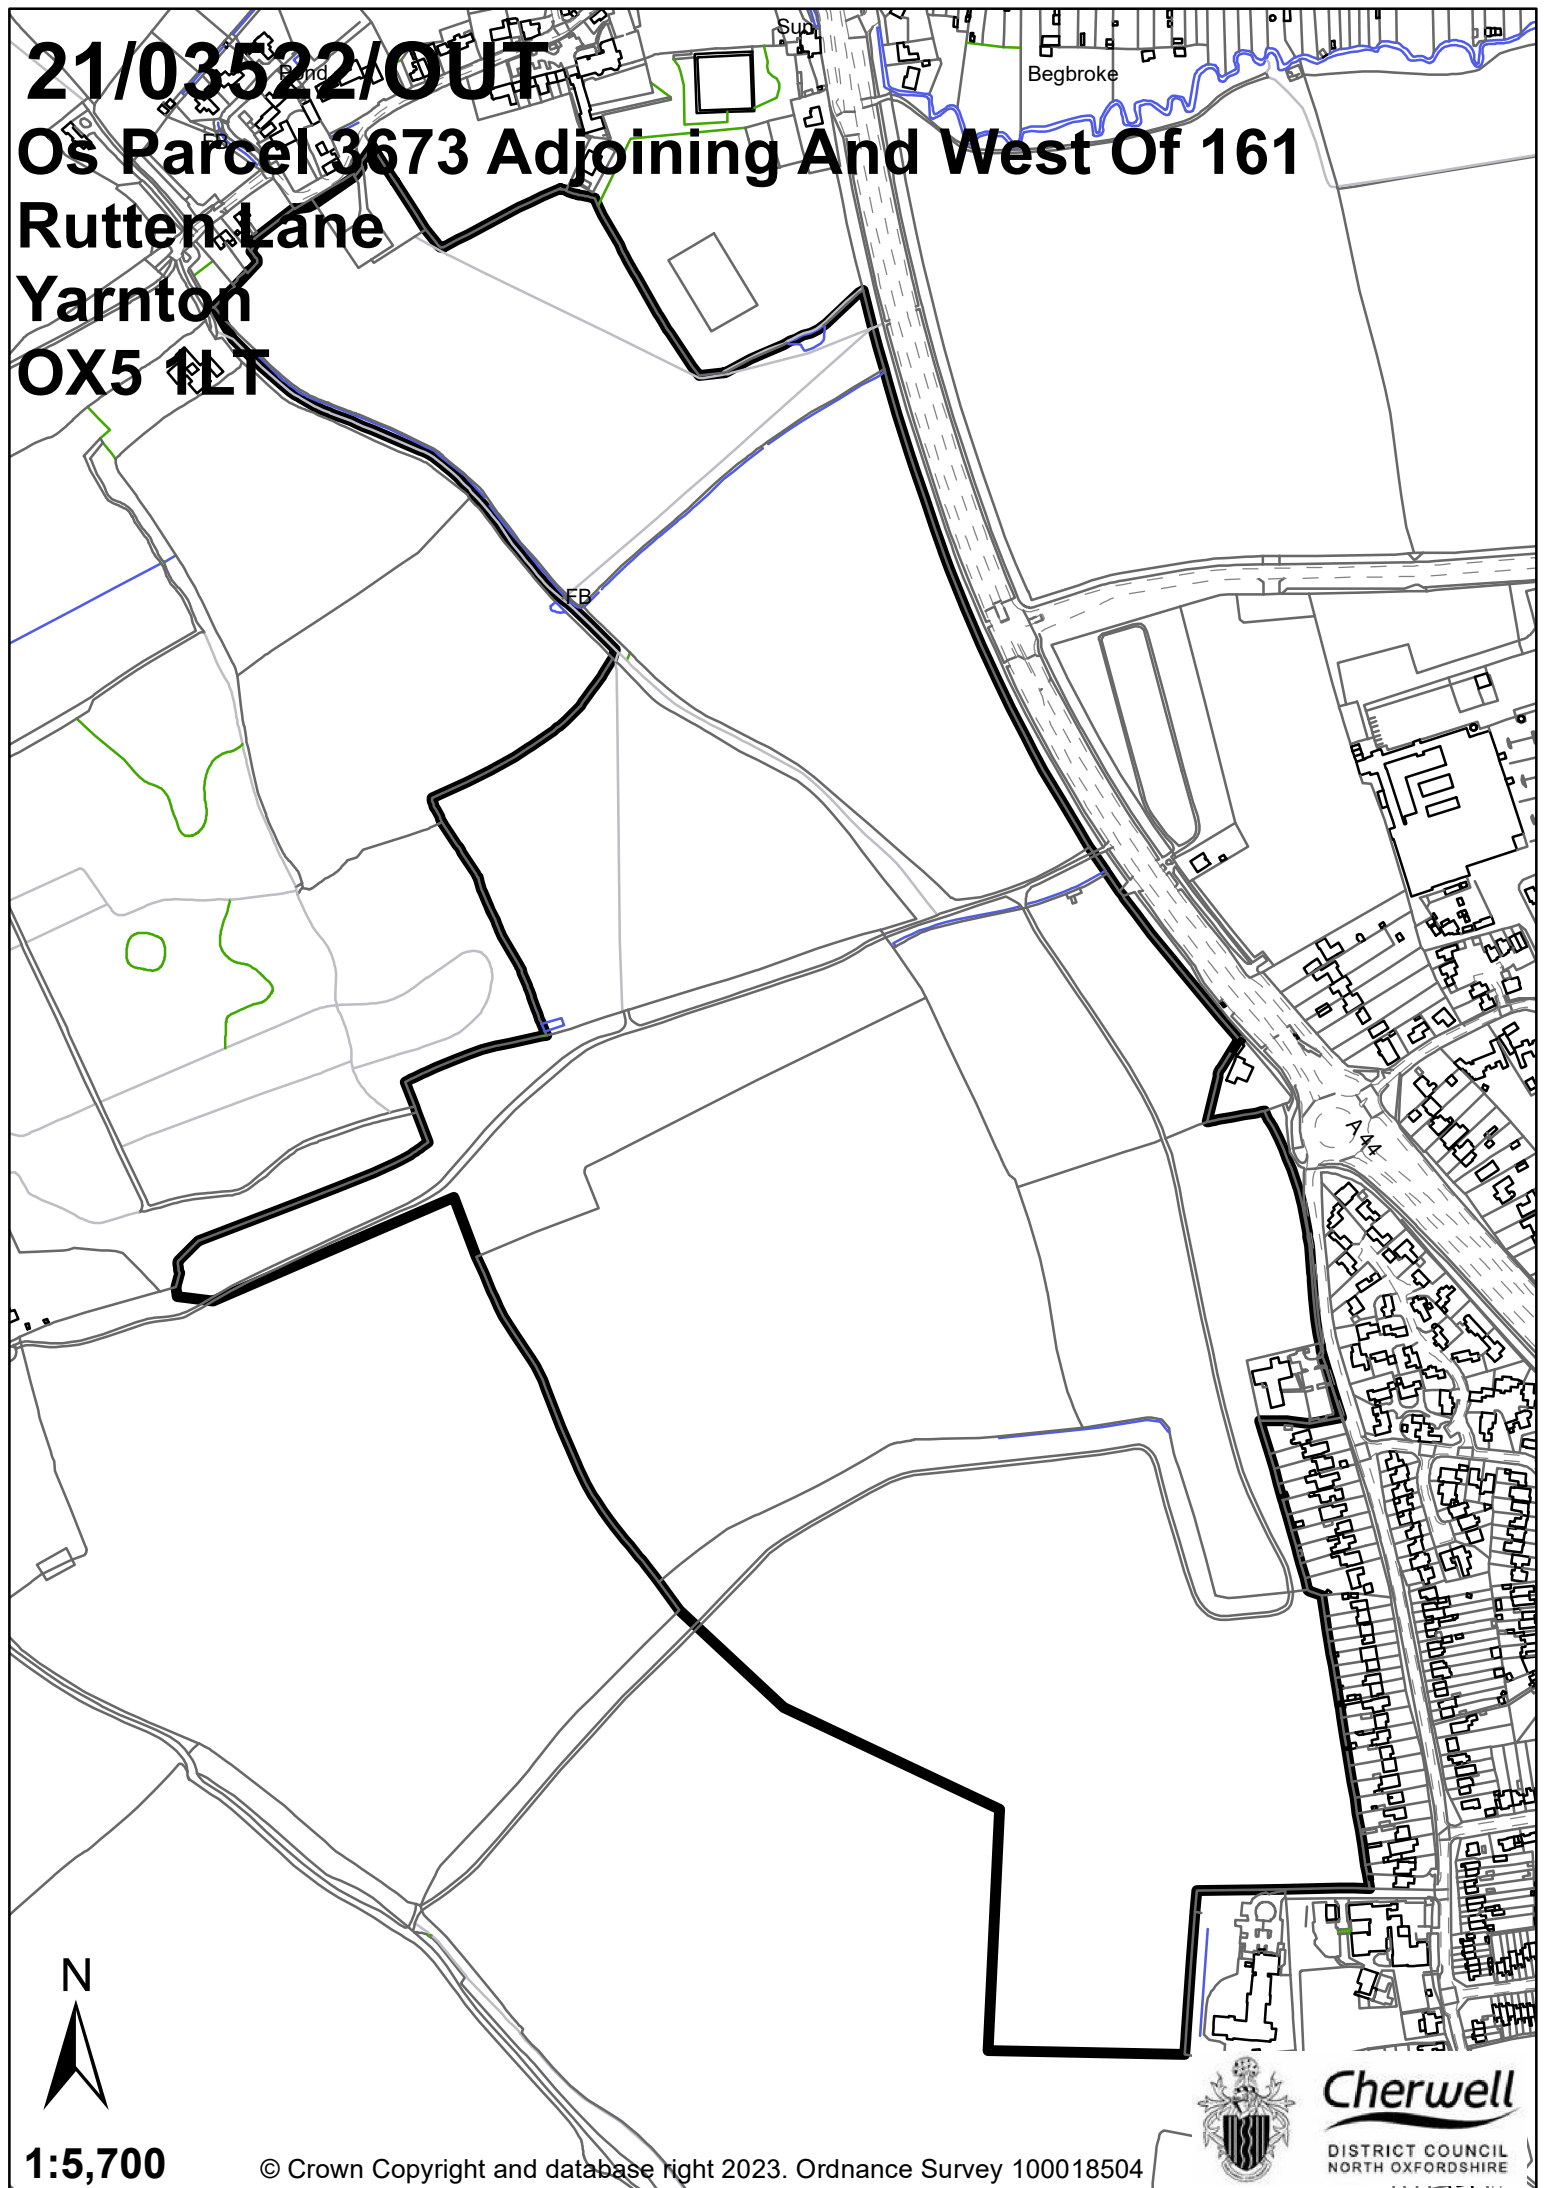

21/03522/OUT

**Os Parcel 3673 Adjoining And West Of 161
Rutten Lane
Yarnton
OX5 1LT**

1:5,700

© Crown Copyright and database right 2023. Ordnance Survey 100018504

Cherwell
DISTRICT COUNCIL
NORTH OXFORDSHIRE