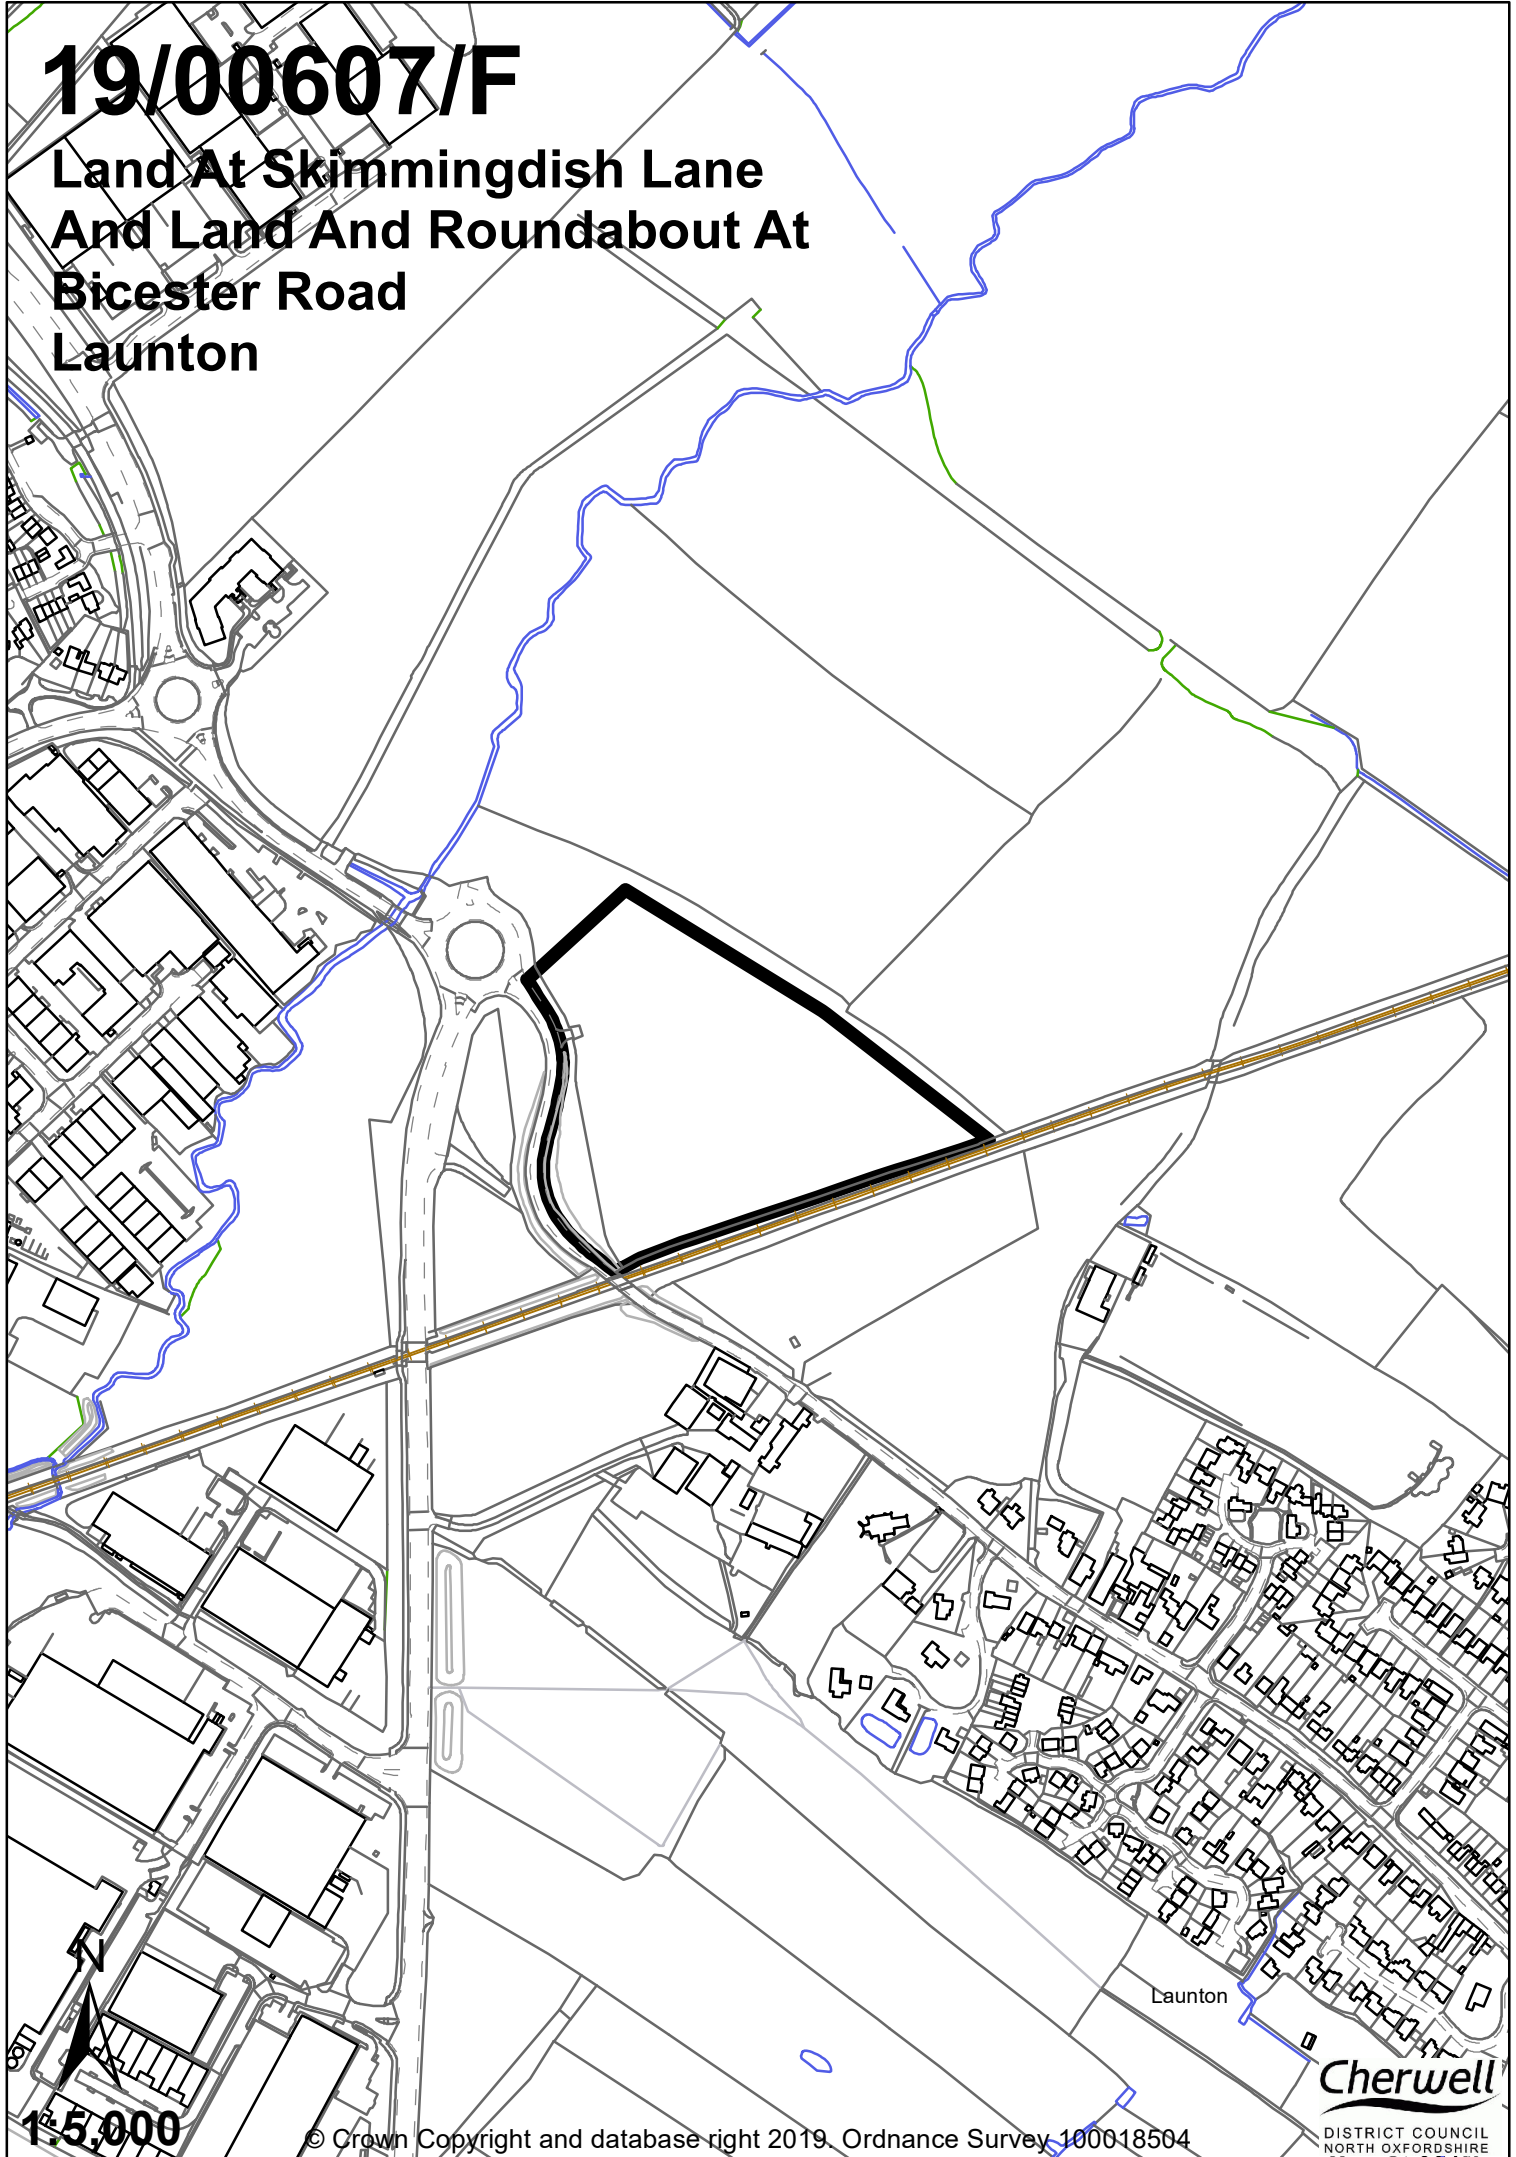

19/00607/F

Land At Skimmingdish Lane And Land And Roundabout At Bicester Road Launton

1:5,000

© Crown Copyright and database right 2019. Ordnance Survey 100018504

Cherwell
DISTRICT COUNCIL
NORTH OXFORDSHIRE