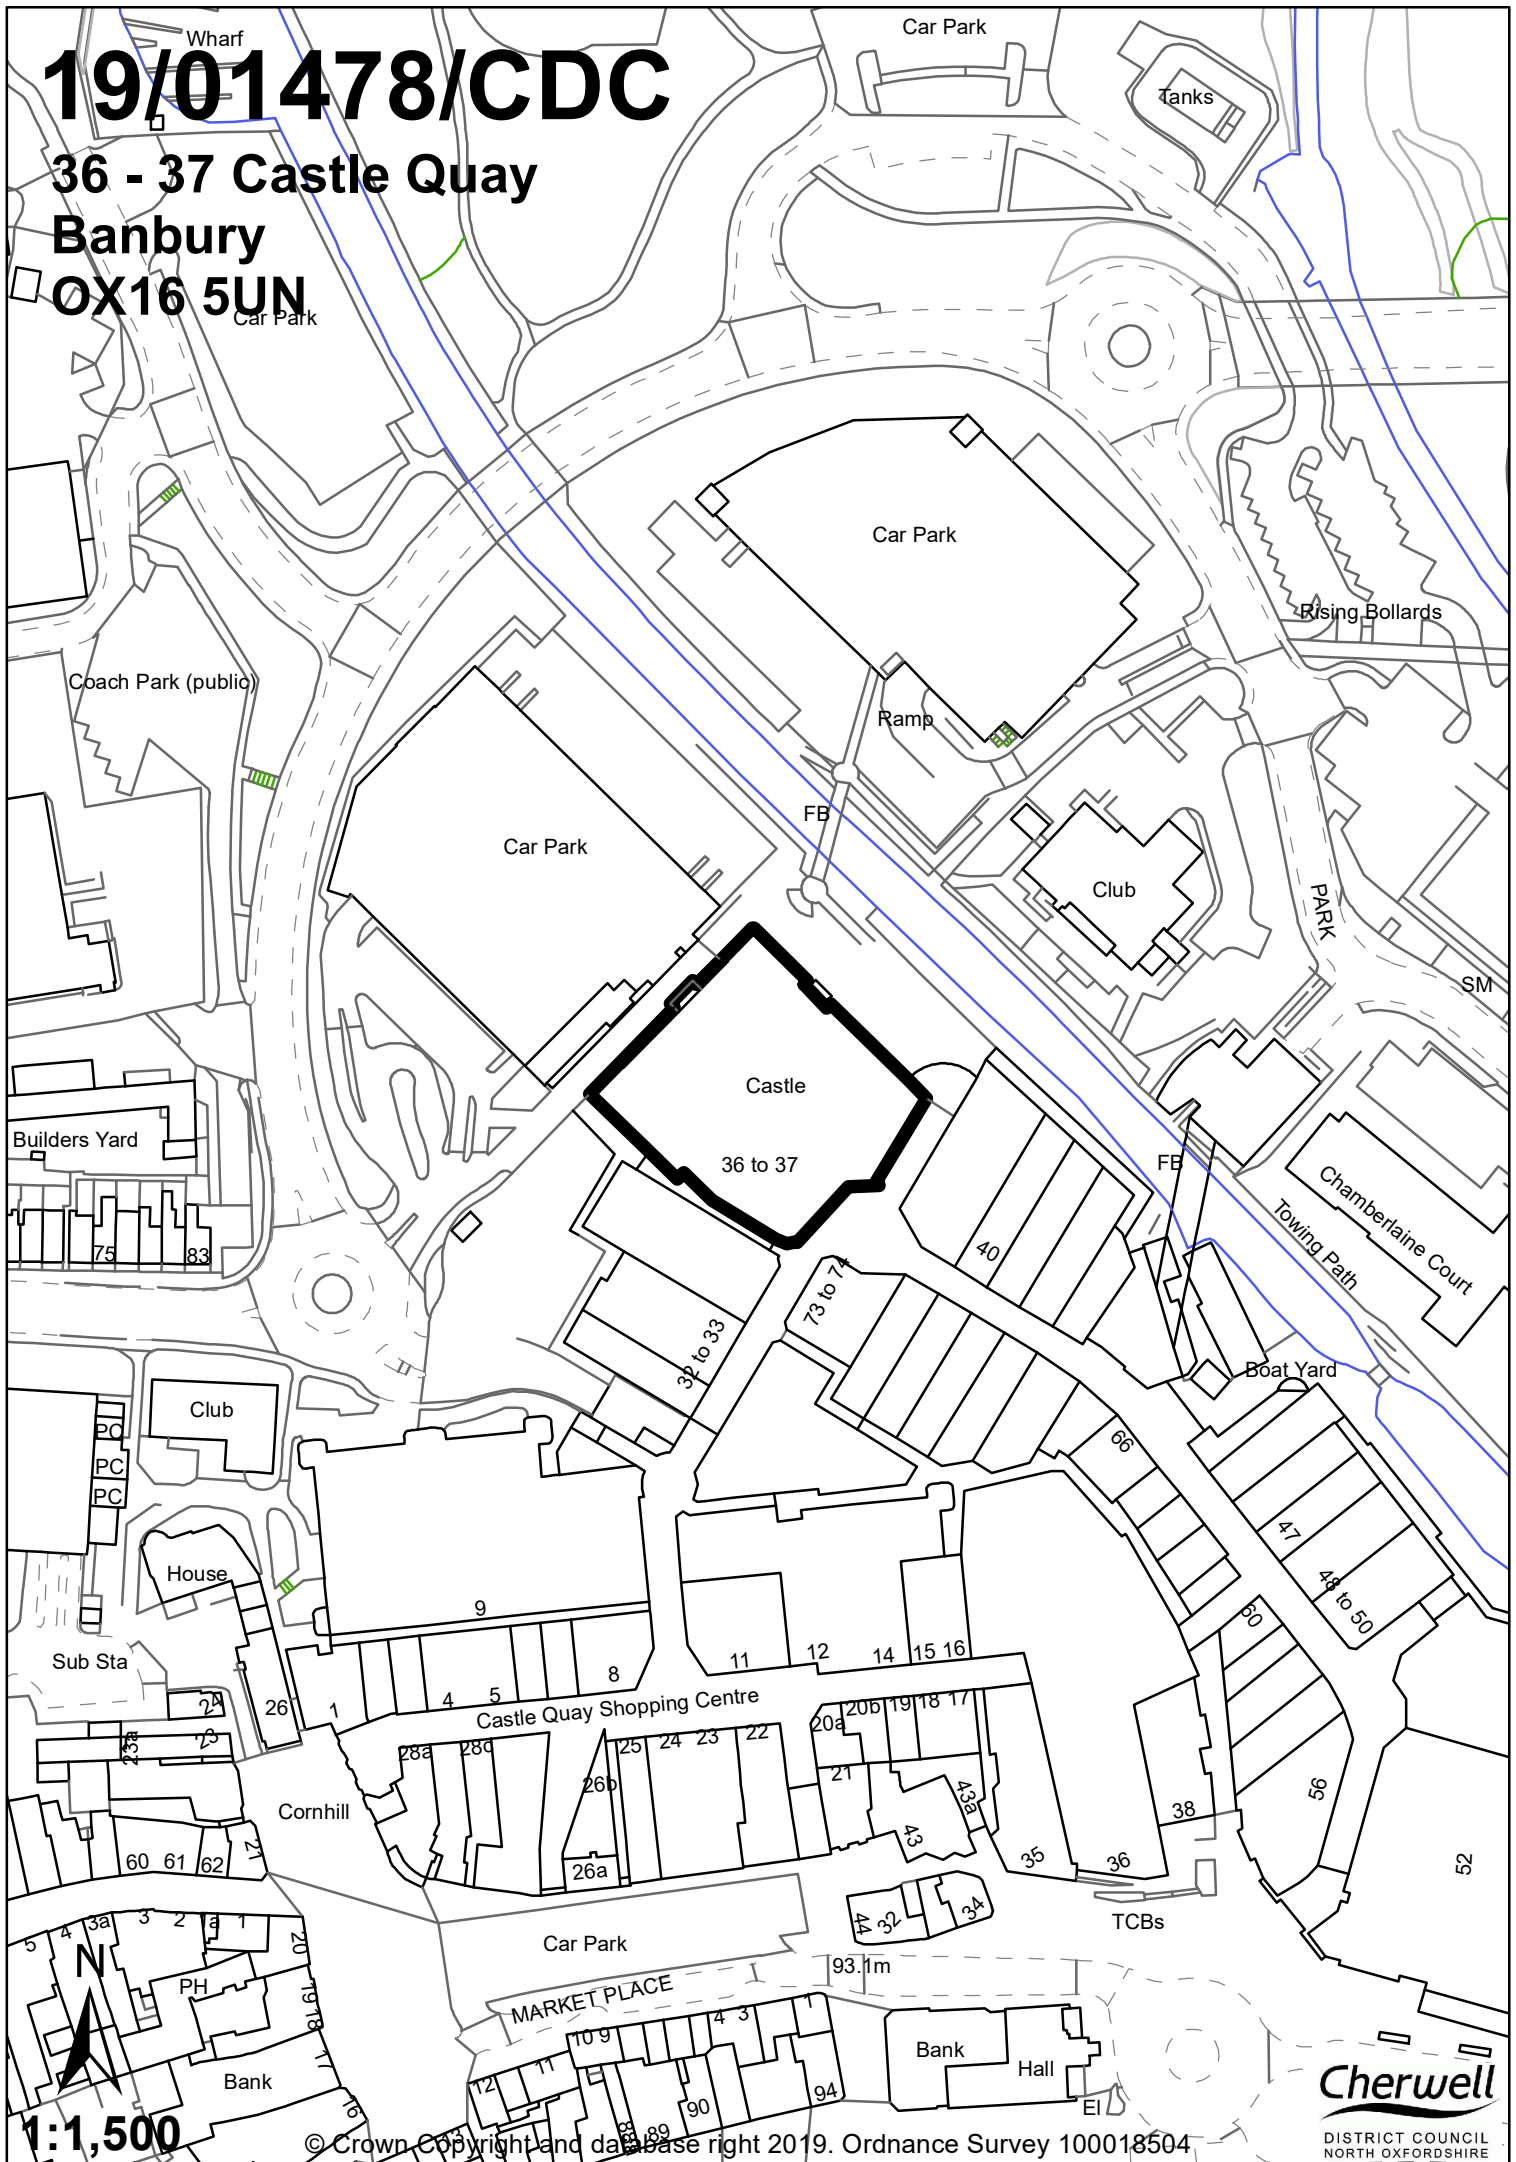

19/01478/CDC

36 - 37 Castle Quay
Banbury
OX16 5UN

1:1,500

© Crown Copyright and database right 2019. Ordnance Survey 100018504

Cherwell
DISTRICT COUNCIL
NORTH OXFORDSHIRE